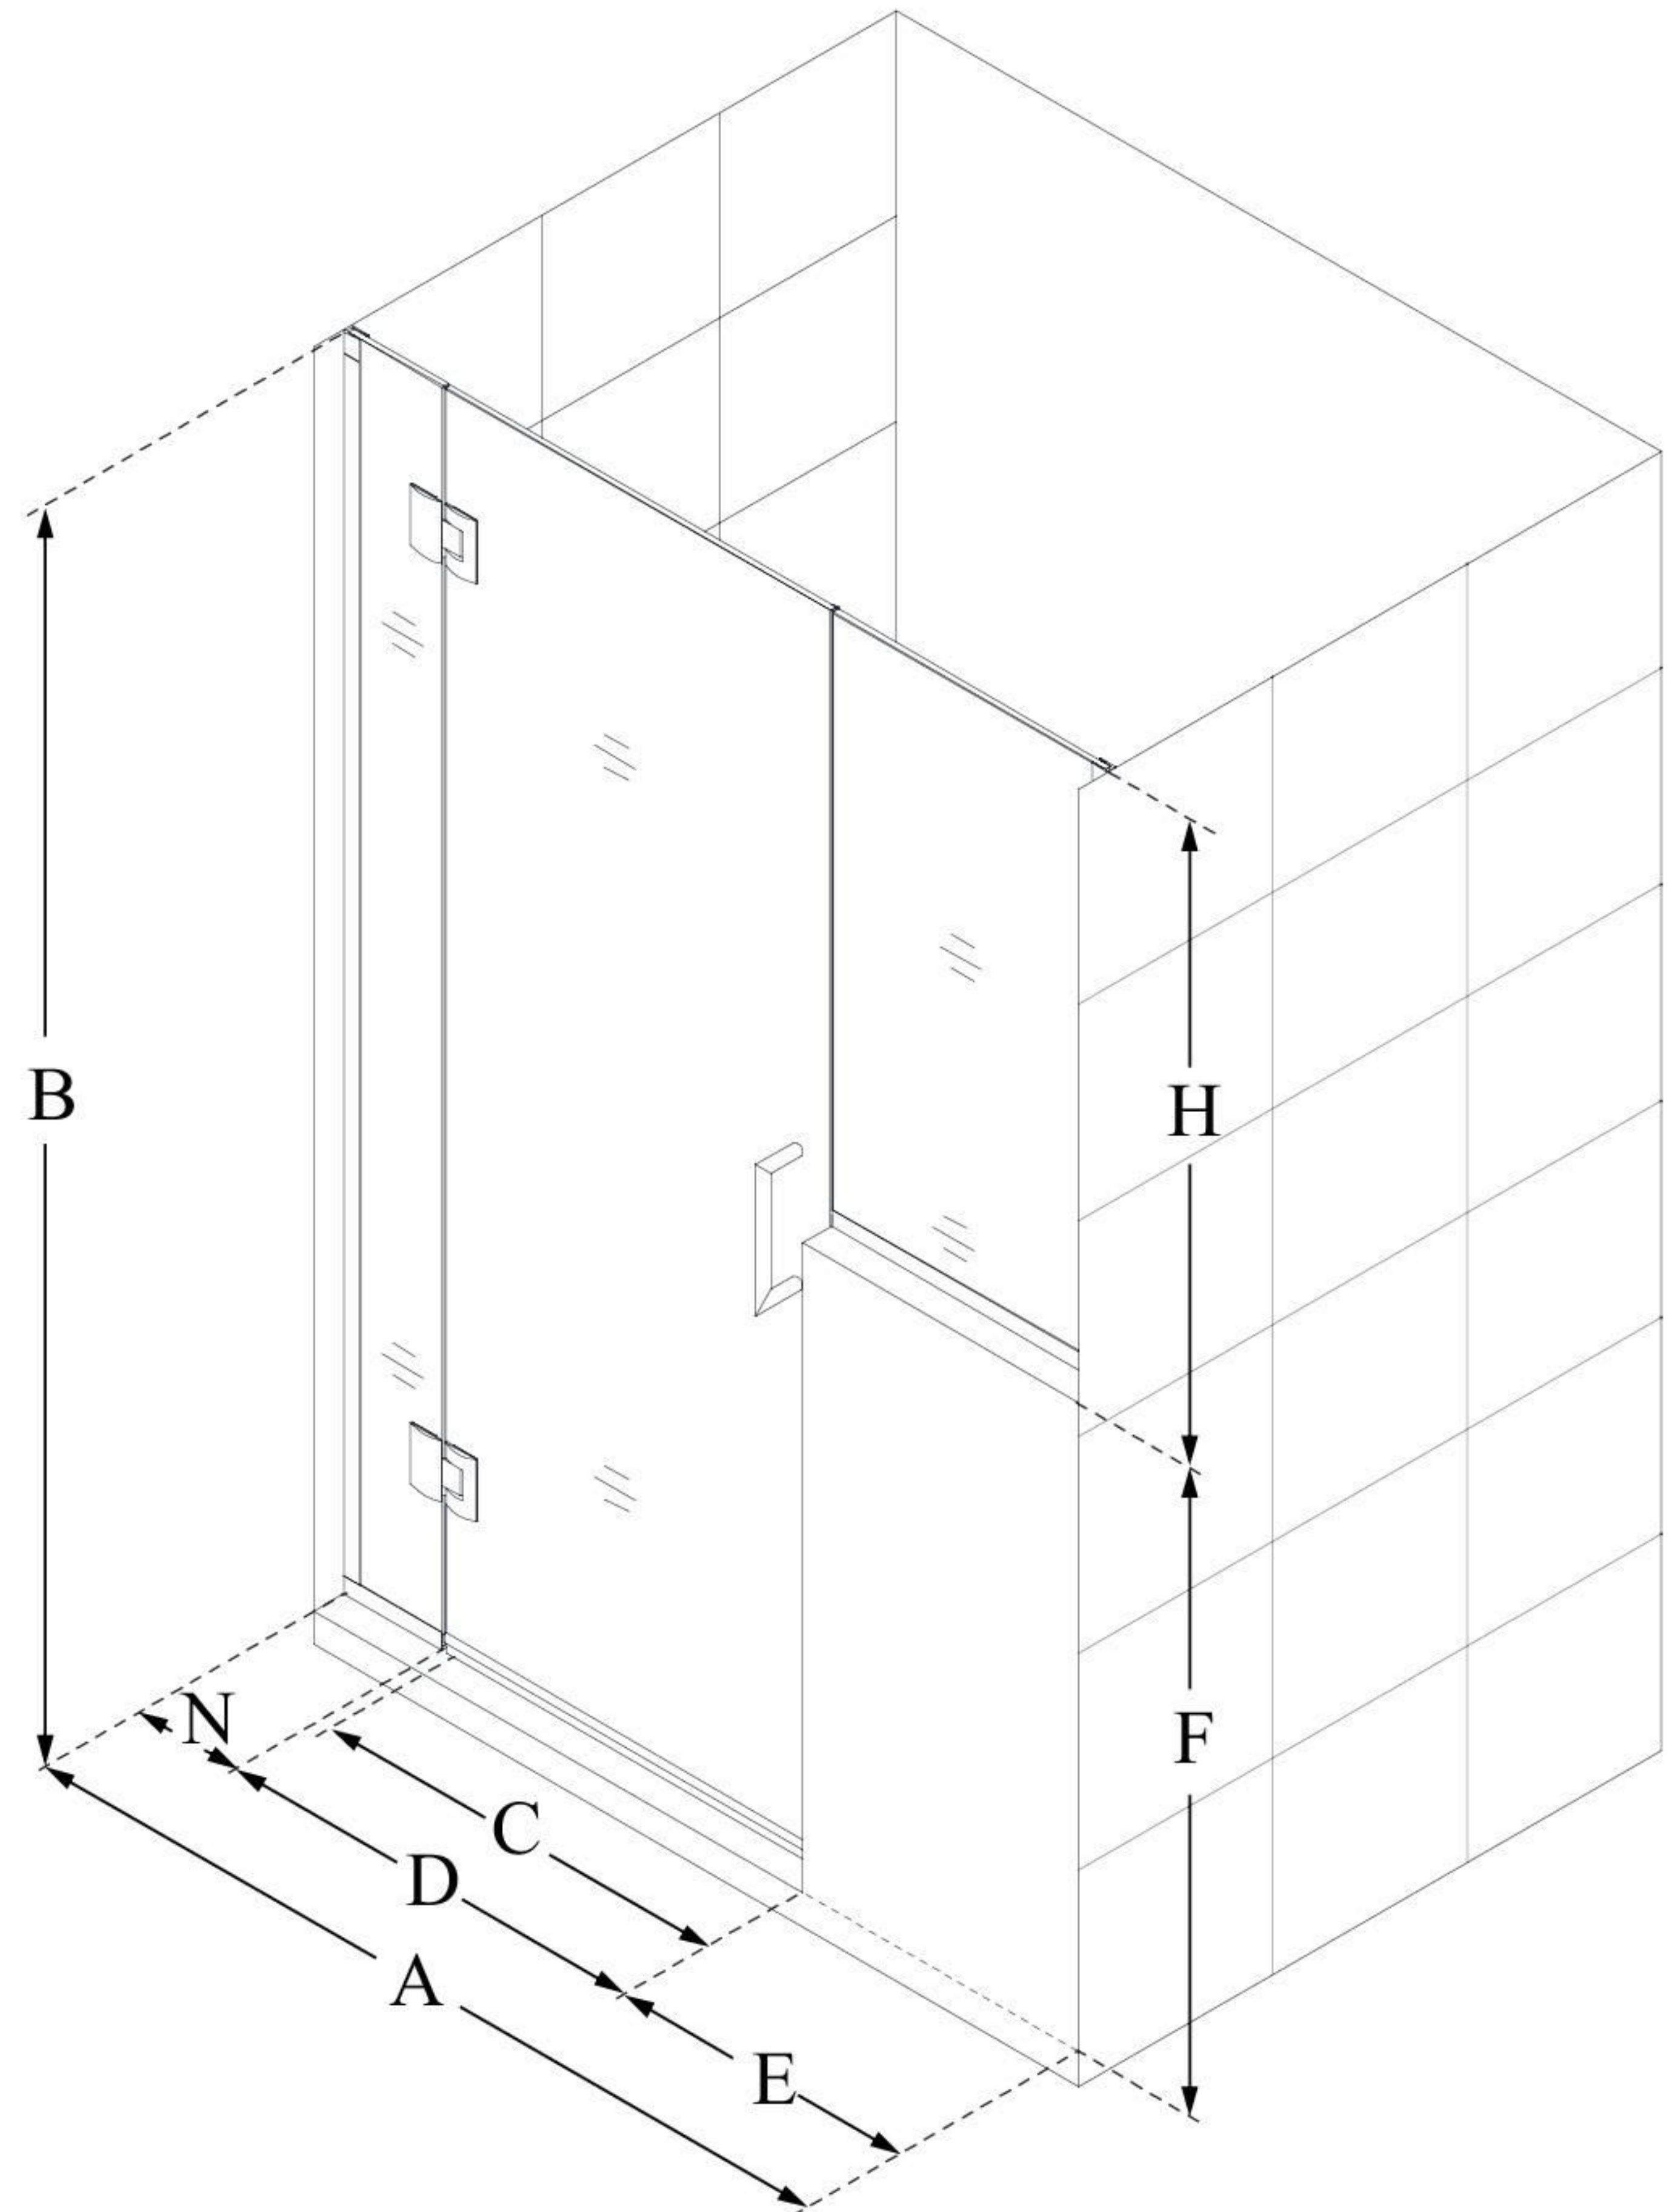

D1303036

UNIDOOR-X

DreamLine Unidoor-X 66-66
1/2" W x 72" H Frameless Hinged
Shower Door, Clear Glass

SWING DOOR

CONFIGURATION DIMENSIONS:

A: 66 - 66 1/2"

MODEL WIDTH

B: 72"

MODEL HEIGHT

C: 29"

ACCESS WIDTH

D: 30"

DOOR WIDTH

E: 30"

INLINE BUTTRESS PANEL WIDTH

F: 36"

BUTTRESS WALL HEIGHT

H: 36"

BUTTRESS GLASS HEIGHT

N: 6"

HINGE PANEL WIDTH

DreamLine reserves the right to update or modify the hardware or materials pictured without prior notice for the purpose of product improvement and customer satisfaction.