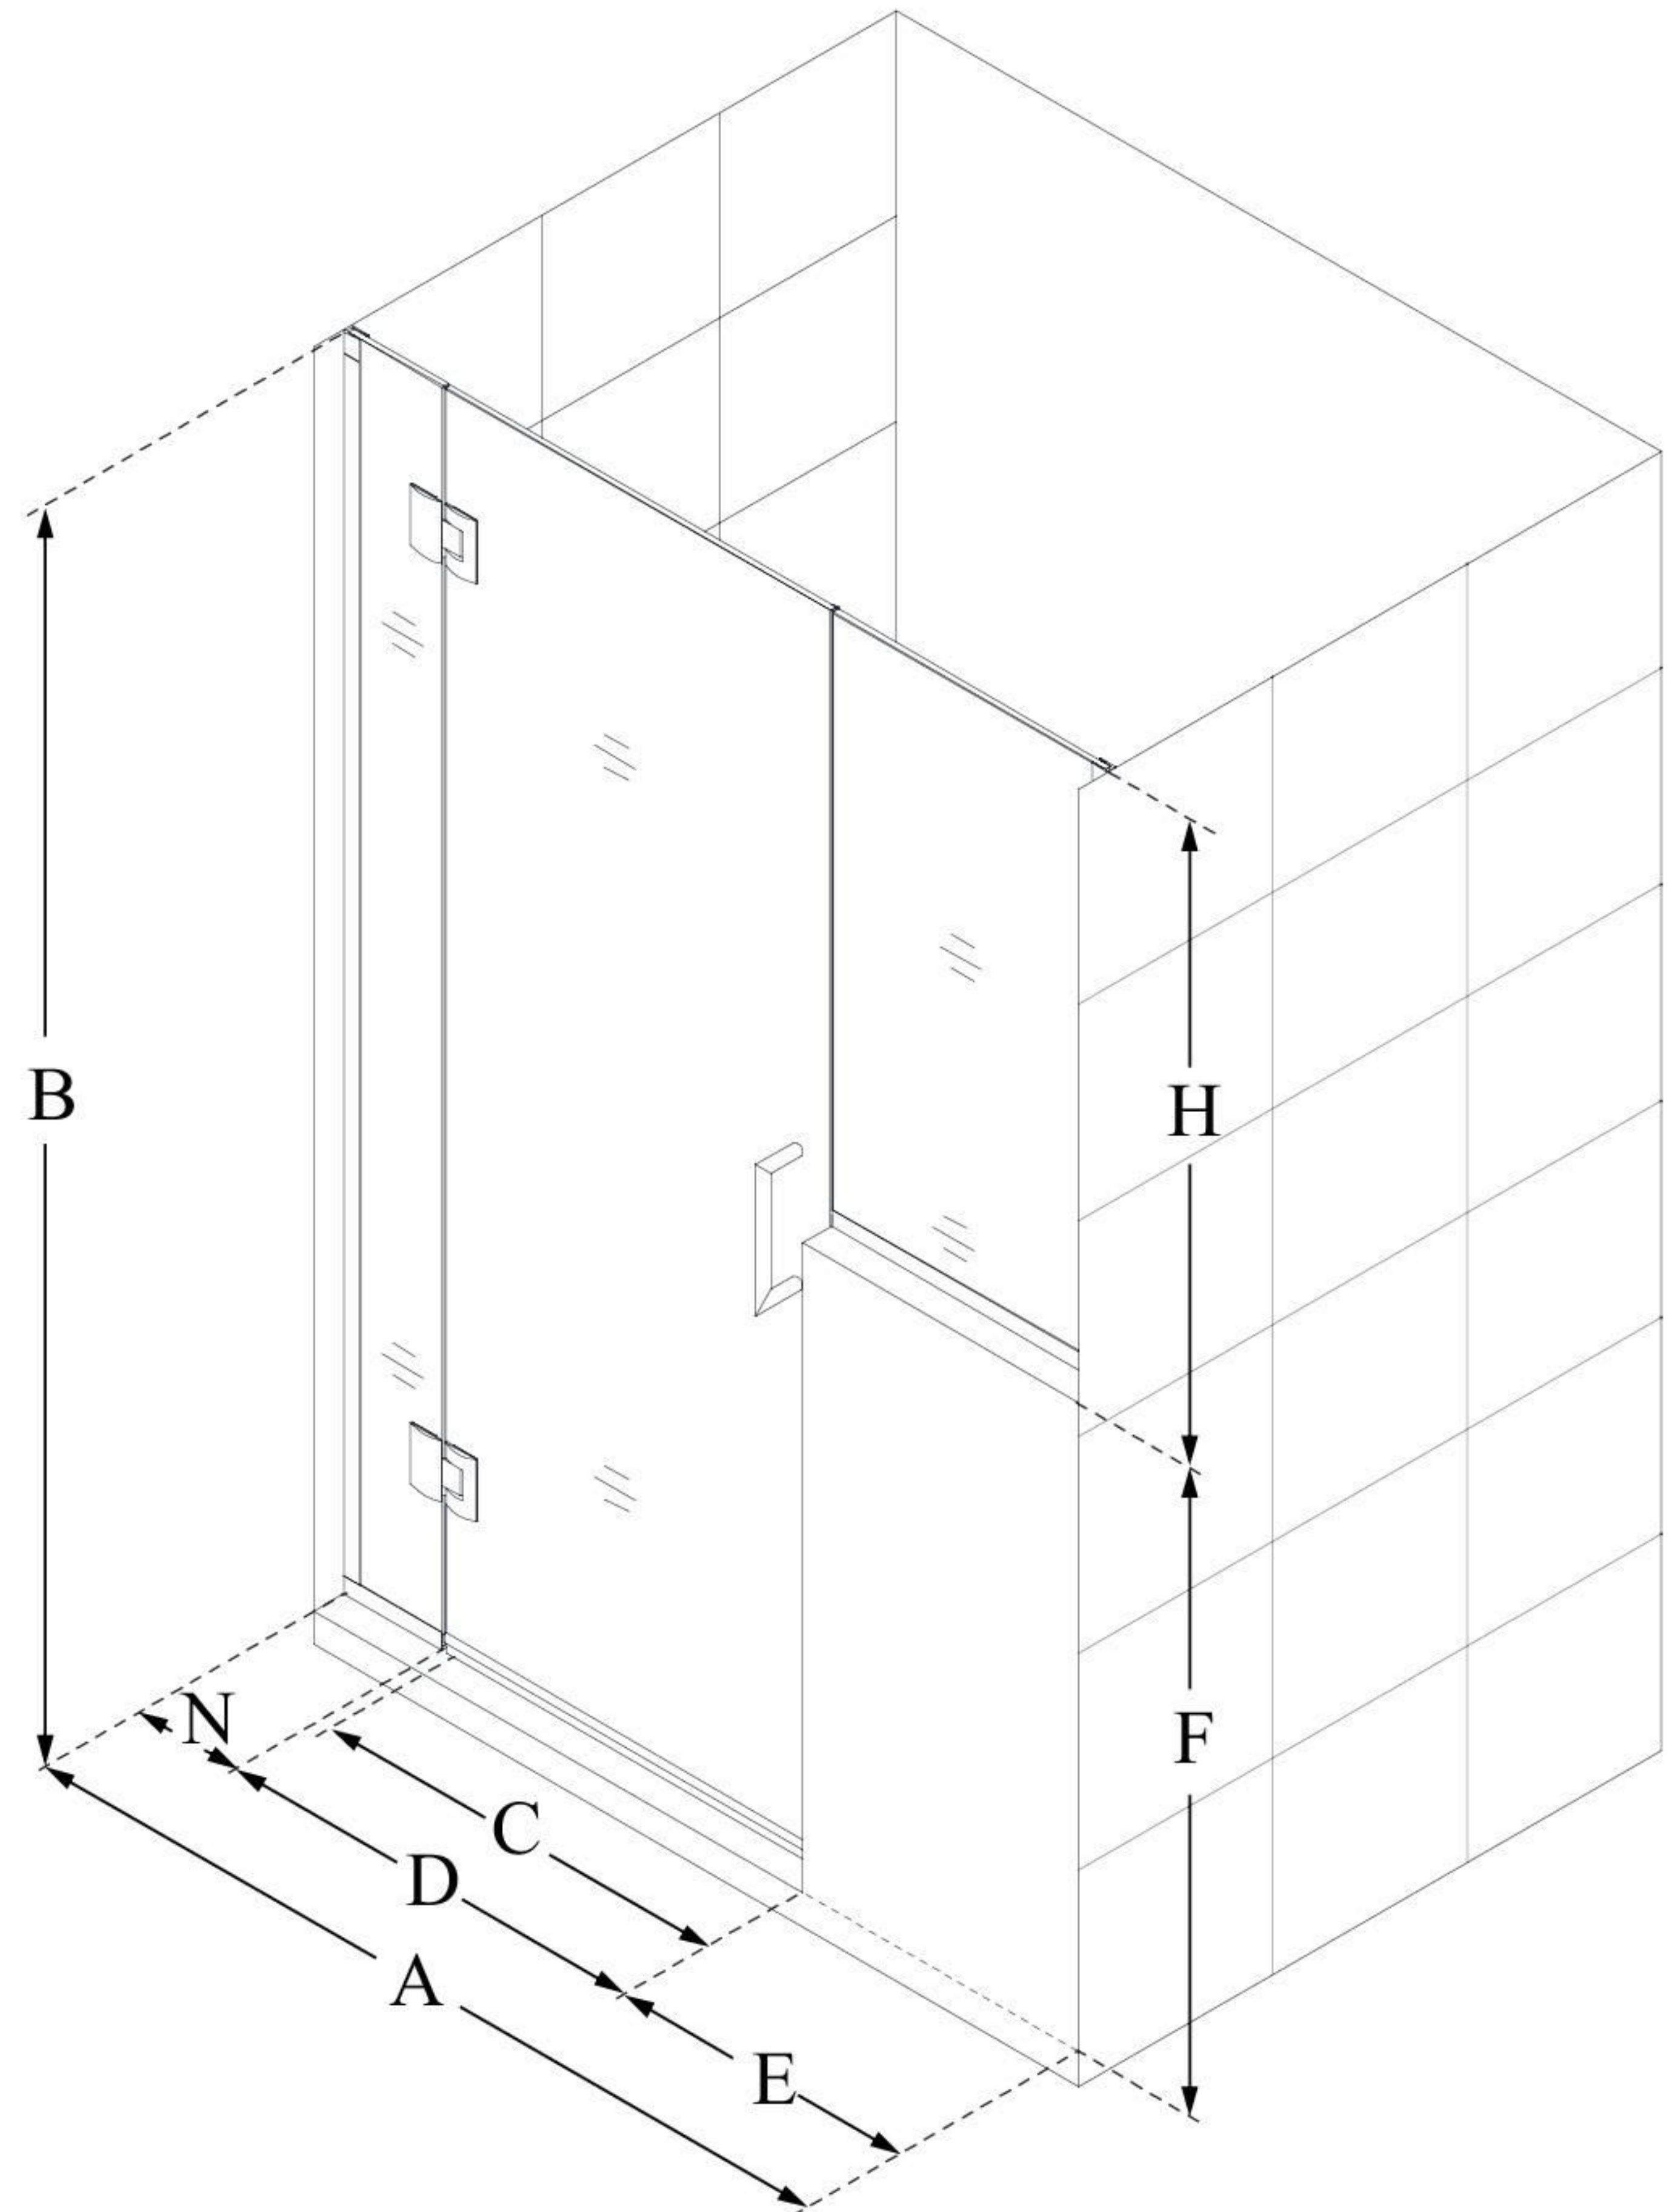

## UNIDOOR-X

DreamLine Unidoor-X 66-66  
1/2" W x 72" H Frameless Hinged  
Shower Door, Clear Glass

**SWING DOOR**

### CONFIGURATION DIMENSIONS:

**A: 66 - 66 1/2"**

MODEL WIDTH

**B: 72"**

MODEL HEIGHT

**C: 29"**

ACCESS WIDTH

**D: 30"**

DOOR WIDTH

**E: 30"**

INLINE BUTTRESS PANEL WIDTH

**F: 38"**

BUTTRESS WALL HEIGHT

**H: 34"**

BUTTRESS GLASS HEIGHT

**N: 6"**

HINGE PANEL WIDTH

DreamLine reserves the right to update or modify the hardware or materials pictured without prior notice for the purpose of product improvement and customer satisfaction.