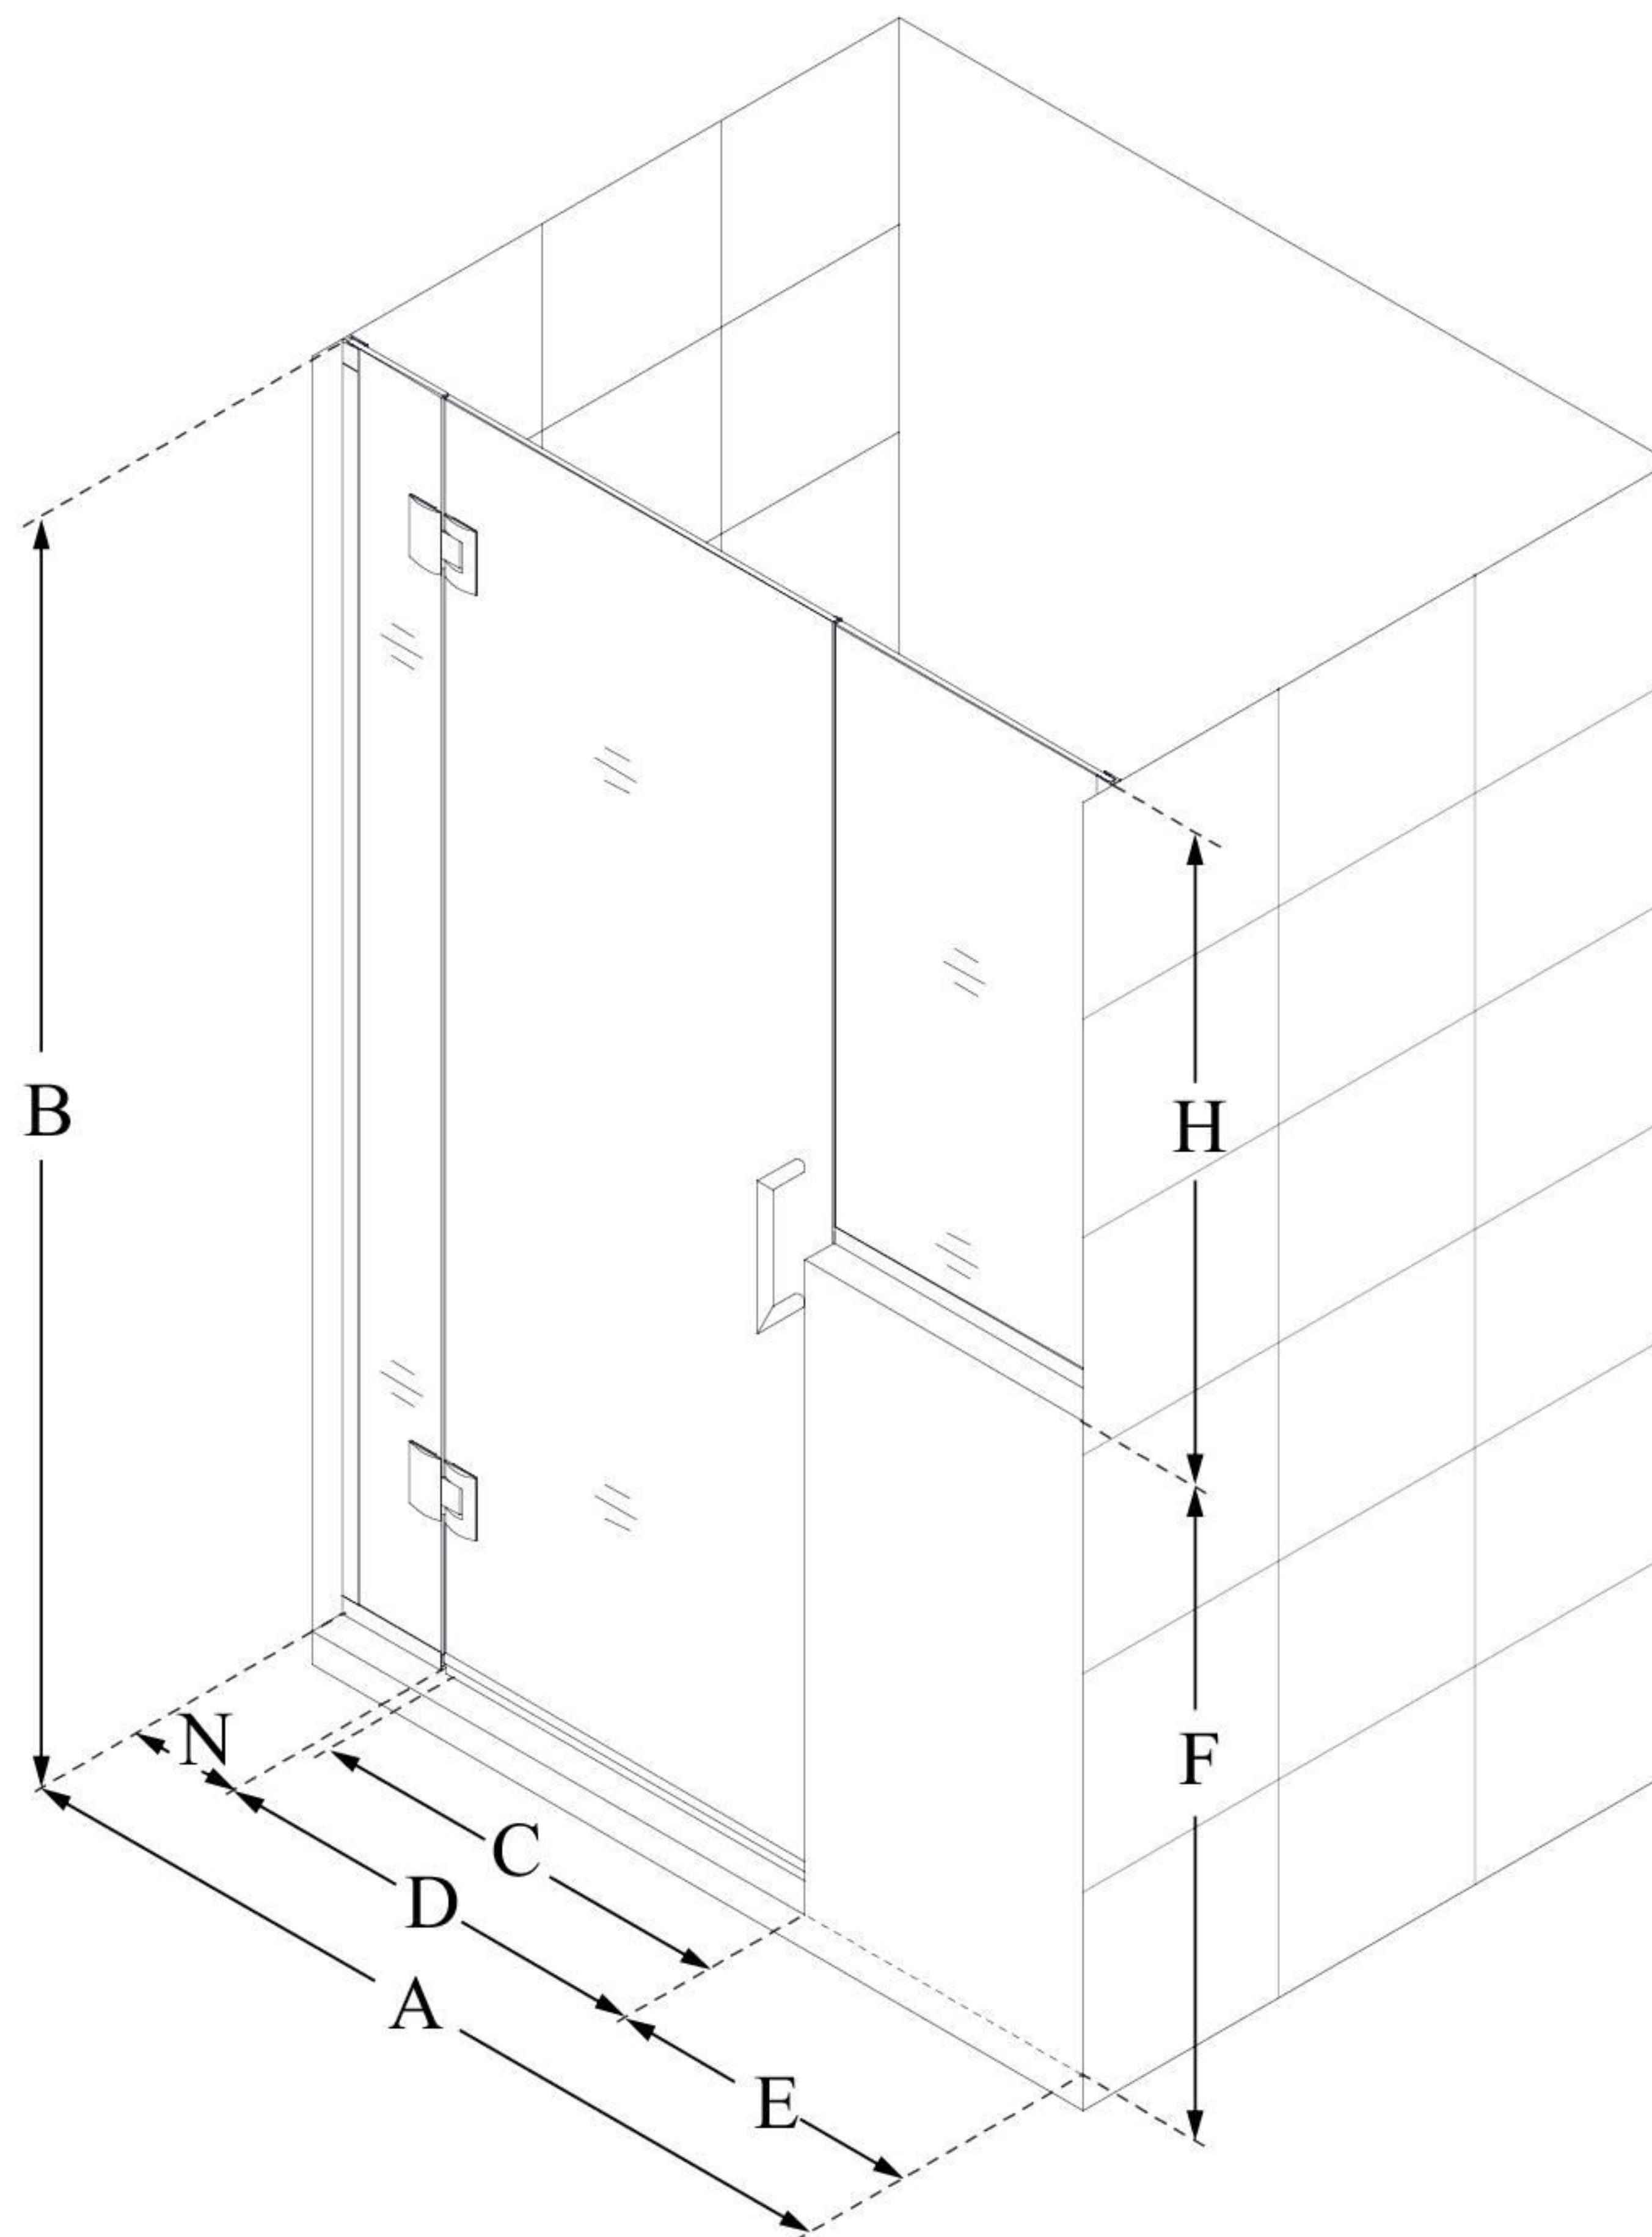

D1302436

UNIDOOR-X

DreamLine Unidoor-X 60-60
1/2" W x 72" H Frameless Hinged
Shower Door, Clear Glass

SWING DOOR

CONFIGURATION DIMENSIONS:

A: 60 - 60 1/2"

MODEL WIDTH

B: 72"

MODEL HEIGHT

C: 29"

ACCESS WIDTH

D: 30"

DOOR WIDTH

E: 24"

INLINE BUTTRESS PANEL WIDTH

F: 36"

BUTTRESS WALL HEIGHT

H: 36"

BUTTRESS GLASS HEIGHT

N: 6"

HINGE PANEL WIDTH

DreamLine reserves the right to update or modify the hardware or materials pictured without prior notice for the purpose of product improvement and customer satisfaction.