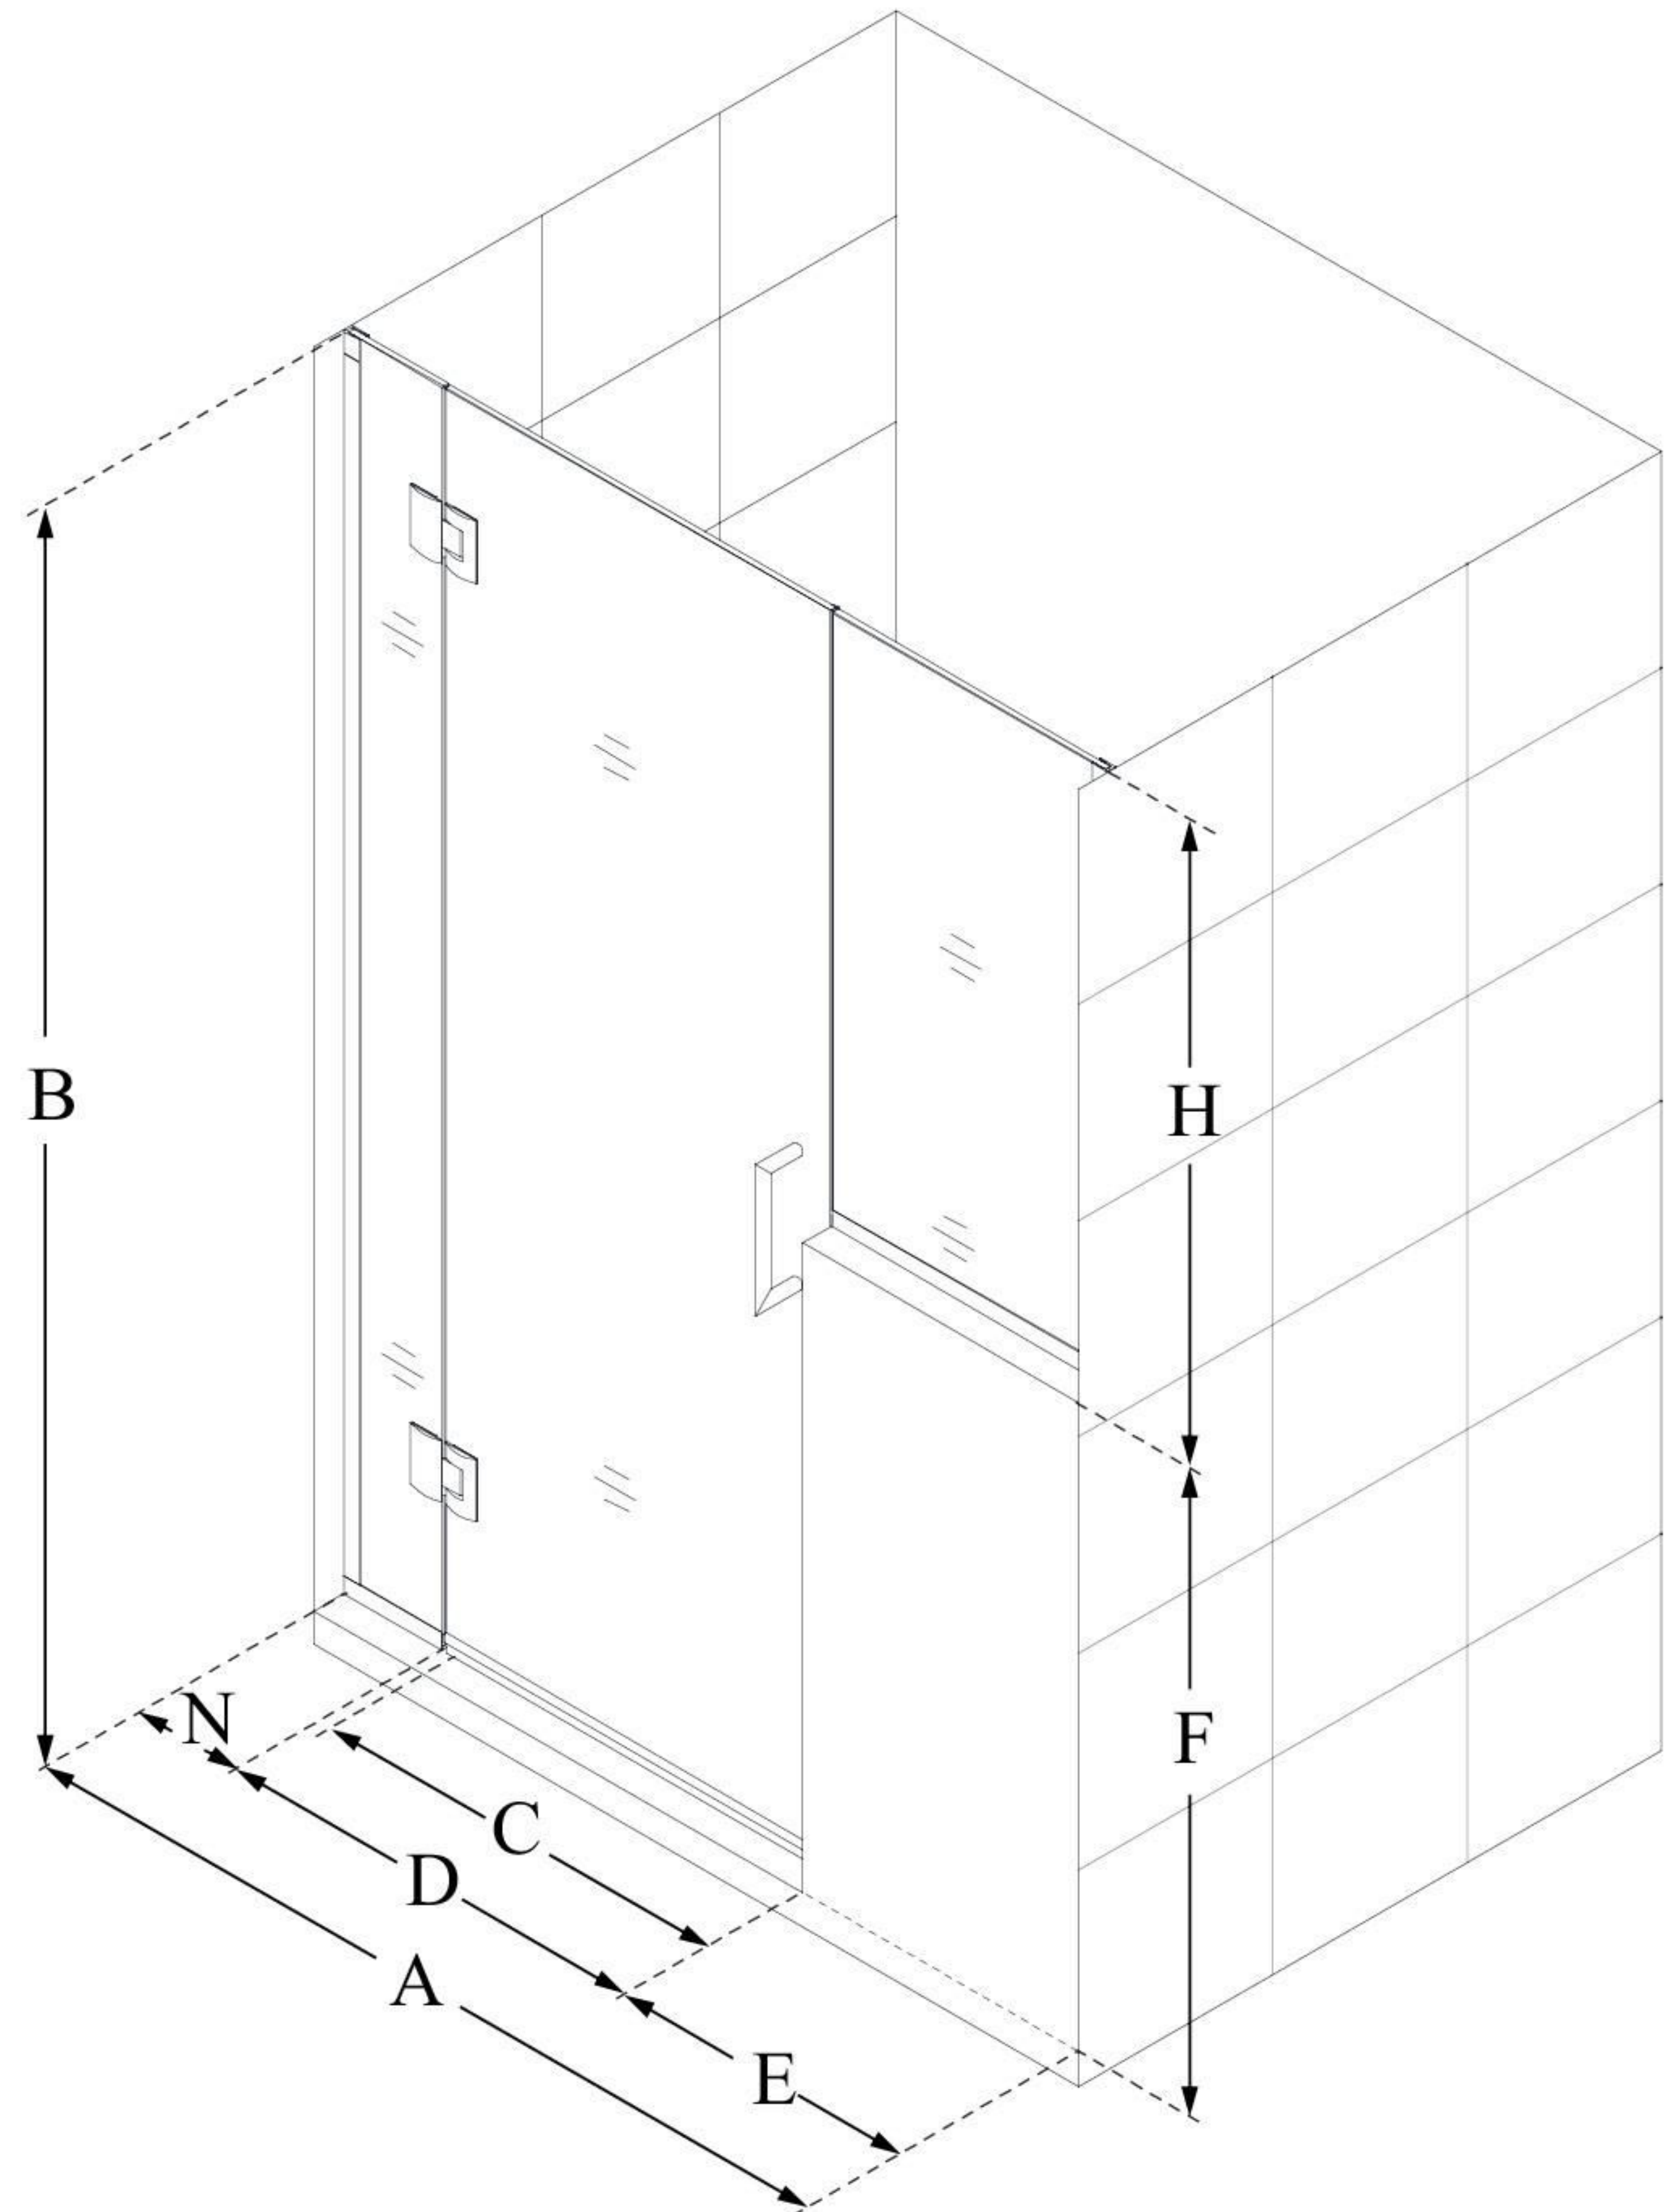

## UNIDOOR-X

DreamLine Unidoor-X 60-60  
1/2" W x 72" H Frameless Hinged  
Shower Door, Clear Glass

**SWING DOOR**

### CONFIGURATION DIMENSIONS:

**A: 60 - 60 1/2"**

MODEL WIDTH

**B: 72"**

MODEL HEIGHT

**C: 29"**

ACCESS WIDTH

**D: 30"**

DOOR WIDTH

**E: 24"**

INLINE BUTTRESS PANEL WIDTH

**F: 38"**

BUTTRESS WALL HEIGHT

**H: 34"**

BUTTRESS GLASS HEIGHT

**N: 6"**

HINGE PANEL WIDTH

DreamLine reserves the right to update or modify the hardware or materials pictured without prior notice for the purpose of product improvement and customer satisfaction.