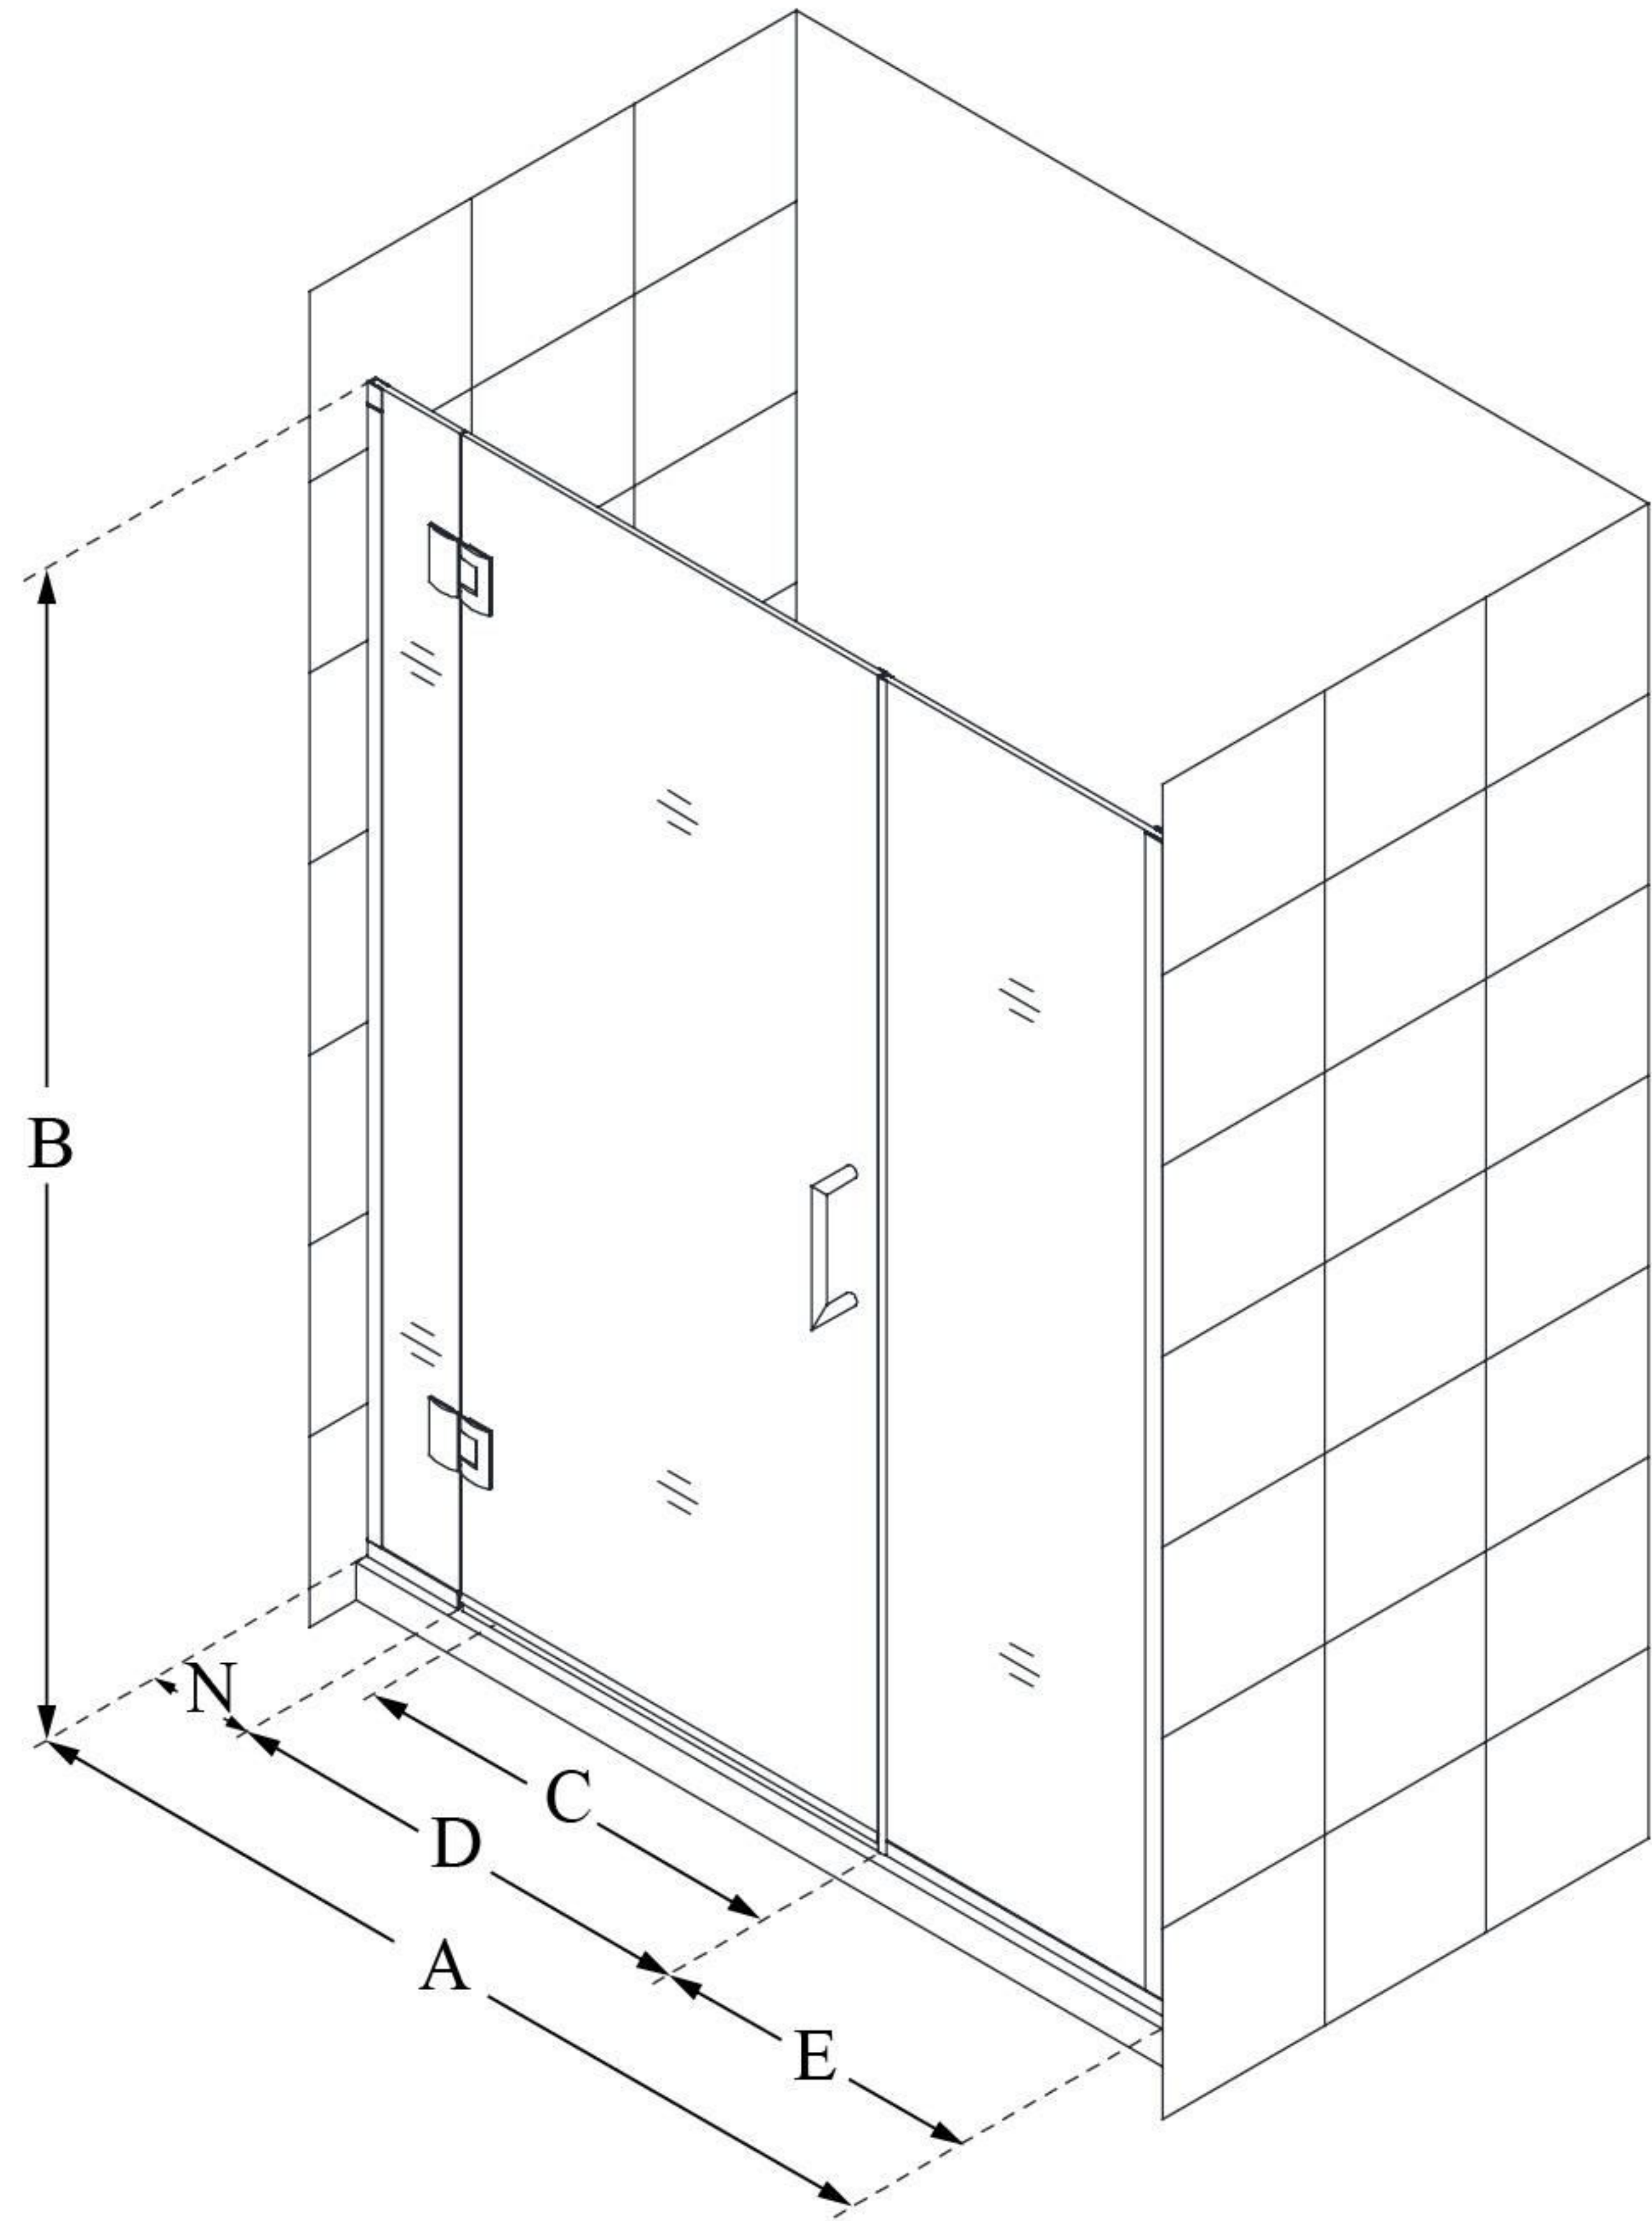

D1302272

UNIDOOR-X

DreamLine Unidoor-X 58-58
1/2" W x 72" H Frameless Hinged
Shower Door, Clear Glass

SWING DOOR

CONFIGURATION DIMENSIONS:

A: 58 - 58 1/2"

MODEL WIDTH

B: 72"

MODEL HEIGHT

C: 29"

ACCESS WIDTH

D: 30"

DOOR WIDTH

E: 22"

INLINE PANEL WIDTH

N: 6"

HINGE PANEL WIDTH

DreamLine reserves the right to update or modify the hardware or materials pictured without prior notice for the purpose of product improvement and customer satisfaction.