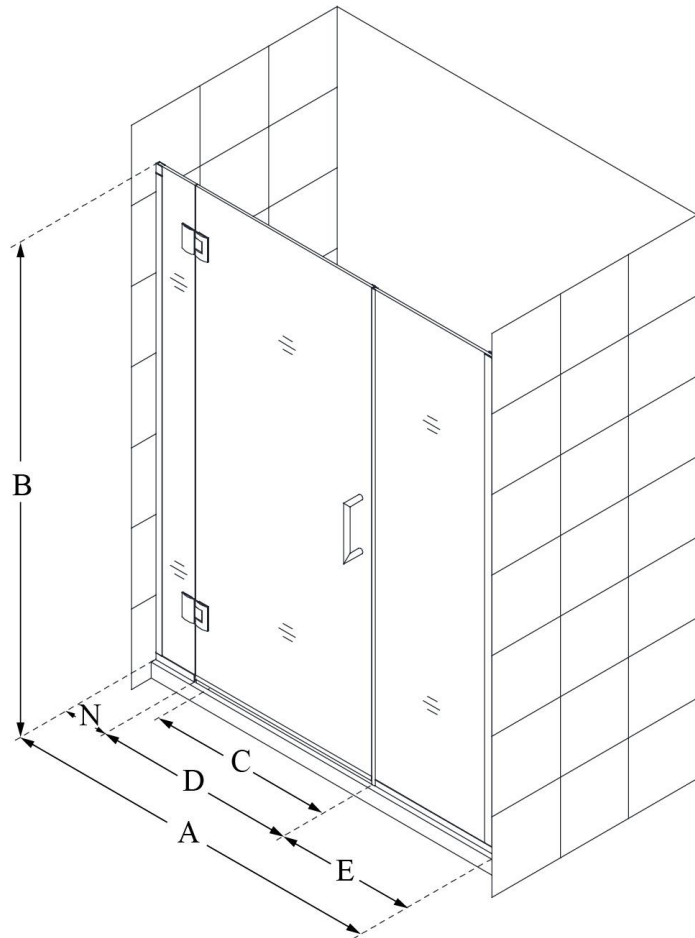

D13022572

UNIDOOR-X

DreamLine Unidoor-X 58 1/2-
59" W x 72" H Frameless Hinged
Shower Door, Clear Glass

SWING DOOR

CONFIGURATION DIMENSIONS:

A: 58 1/2 - 59"

MODEL WIDTH

B: 72"

MODEL HEIGHT

C: 29"

ACCESS WIDTH

D: 30"

DOOR WIDTH

E: 22 1/2"

INLINE PANEL WIDTH

N: 6"

HINGE PANEL WIDTH

DreamLine reserves the right to update or modify the hardware or materials pictured without prior notice for the purpose of product improvement and customer satisfaction.