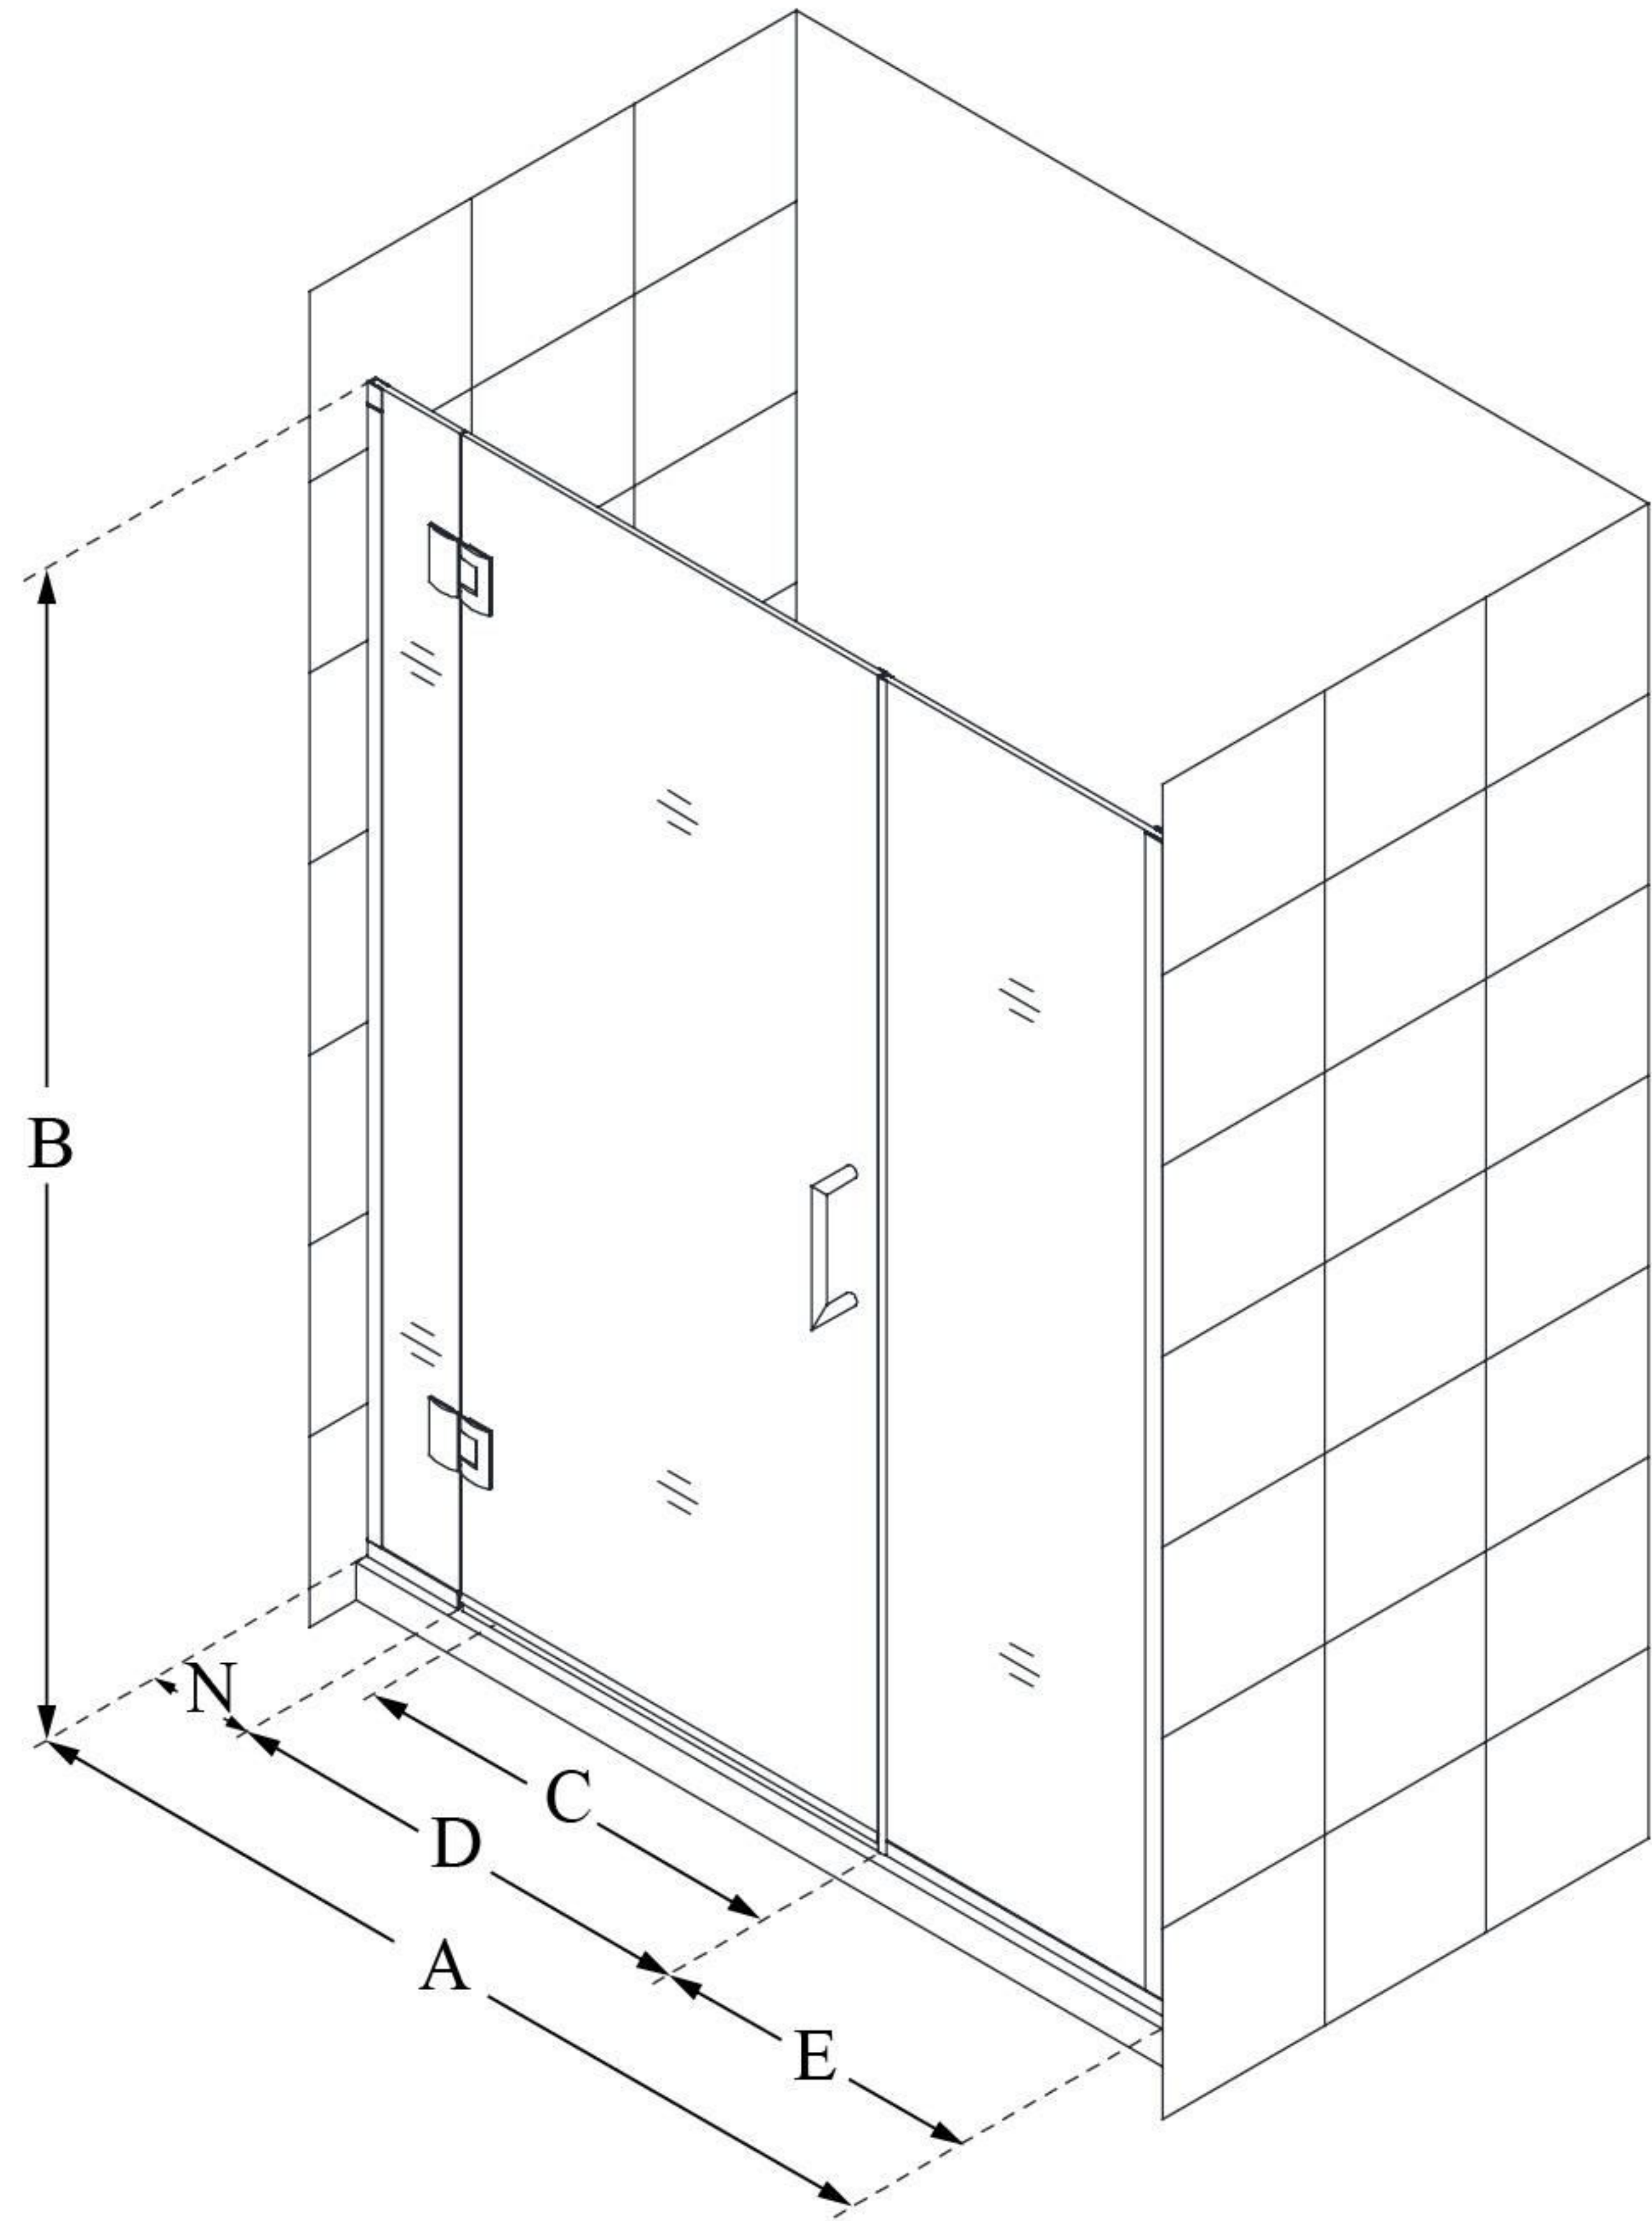

D1301472

UNIDOOR-X

DreamLine Unidoor-X 50-50
1/2" W x 72" H Frameless Hinged
Shower Door, Clear Glass

SWING DOOR

CONFIGURATION DIMENSIONS:

A: 50 - 50 1/2"

MODEL WIDTH

B: 72"

MODEL HEIGHT

C: 29"

ACCESS WIDTH

D: 30"

DOOR WIDTH

E: 14"

INLINE PANEL WIDTH

N: 6"

HINGE PANEL WIDTH

DreamLine reserves the right to update or modify the hardware or materials pictured without prior notice for the purpose of product improvement and customer satisfaction.