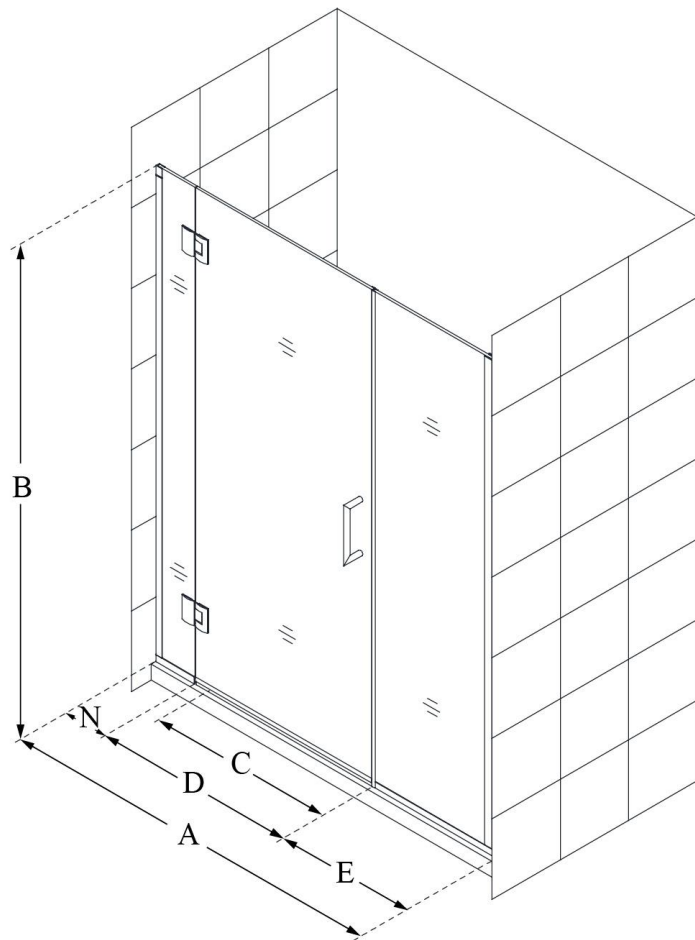

## UNIDOOR-X

DreamLine Unidoor-X 50 1/2-  
51" W x 72" H Frameless Hinged  
Shower Door, Clear Glass

**SWING DOOR**

### CONFIGURATION DIMENSIONS:

**A: 50 1/2 - 51"**

MODEL WIDTH

**B: 72"**

MODEL HEIGHT

**C: 29"**

ACCESS WIDTH

**D: 30"**

DOOR WIDTH

**E: 14 1/2"**

INLINE PANEL WIDTH

**N: 6"**

HINGE PANEL WIDTH

DreamLine reserves the right to update or modify the hardware or materials pictured without prior notice for the purpose of product improvement and customer satisfaction.