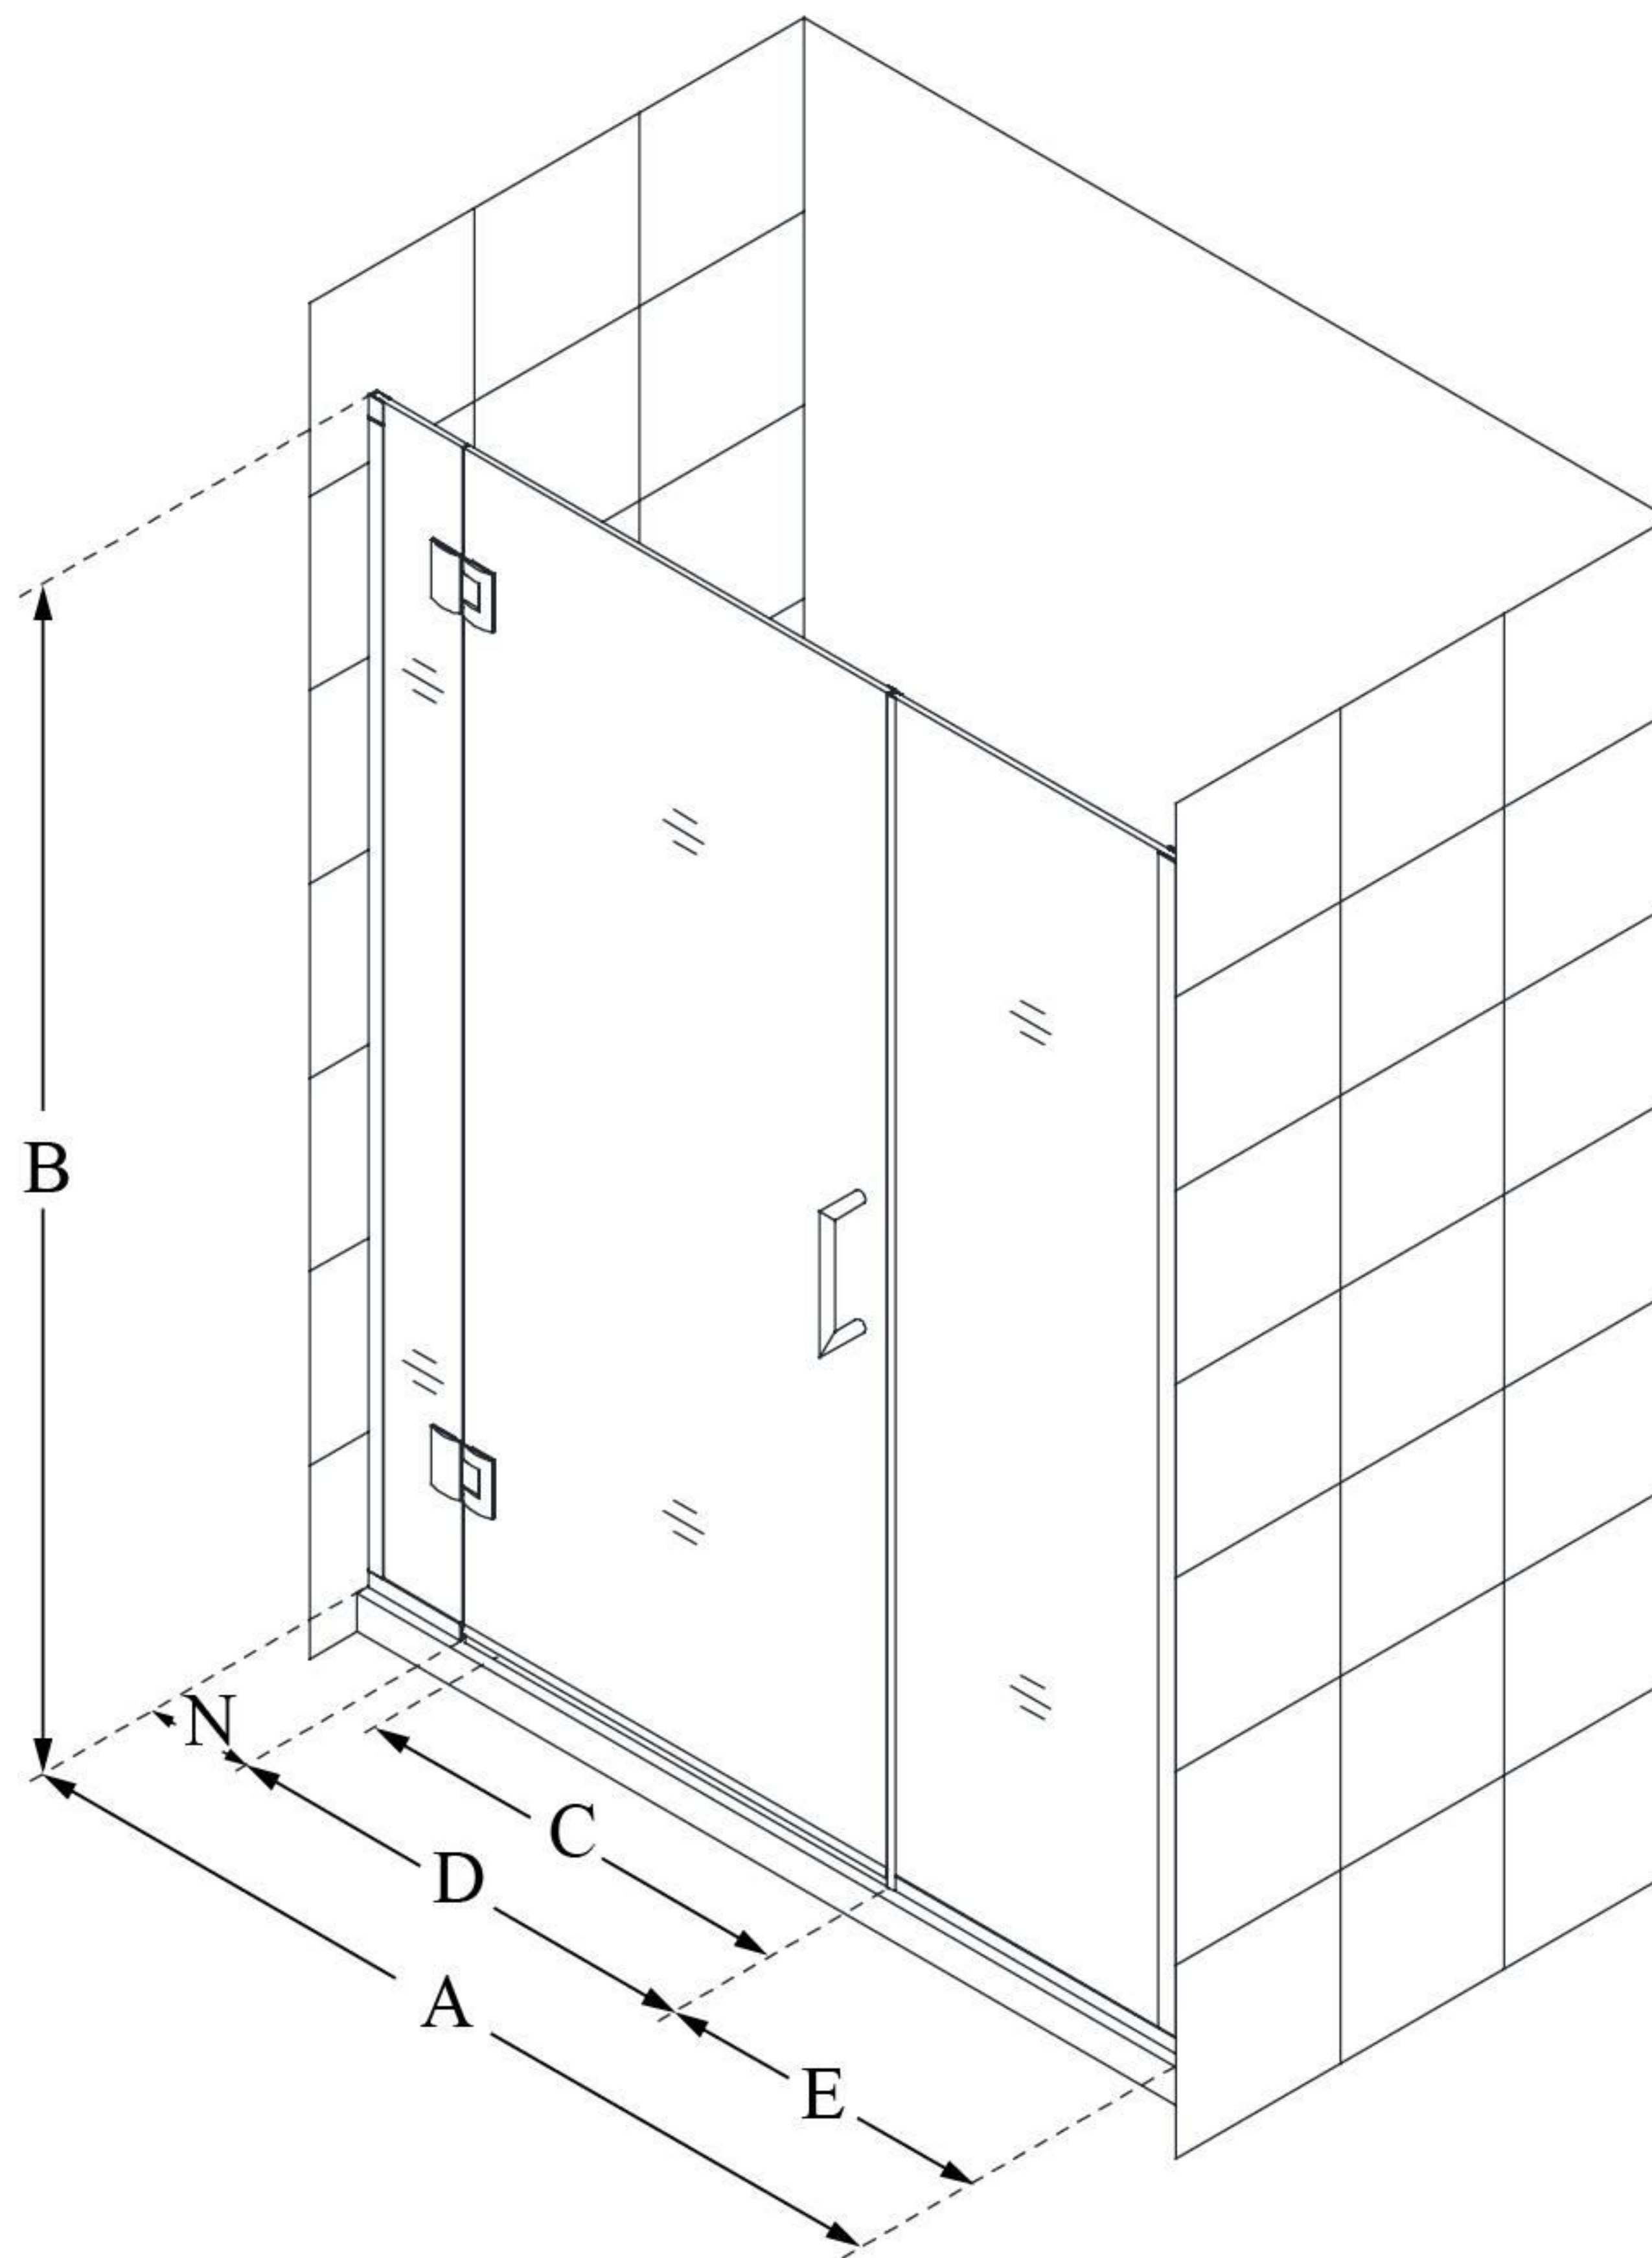

D1300672

UNIDOOR-X

DreamLine Unidoor-X 42-42
1/2" W x 72" H Frameless Hinged
Shower Door, Clear Glass

SWING DOOR

CONFIGURATION DIMENSIONS:

A: 42 - 42 1/2"

MODEL WIDTH

B: 72"

MODEL HEIGHT

C: 29"

ACCESS WIDTH

D: 30"

DOOR WIDTH

E: 6"

INLINE PANEL WIDTH

N: 6"

HINGE PANEL WIDTH

DreamLine reserves the right to update or modify the hardware or materials pictured without prior notice for the purpose of product improvement and customer satisfaction.