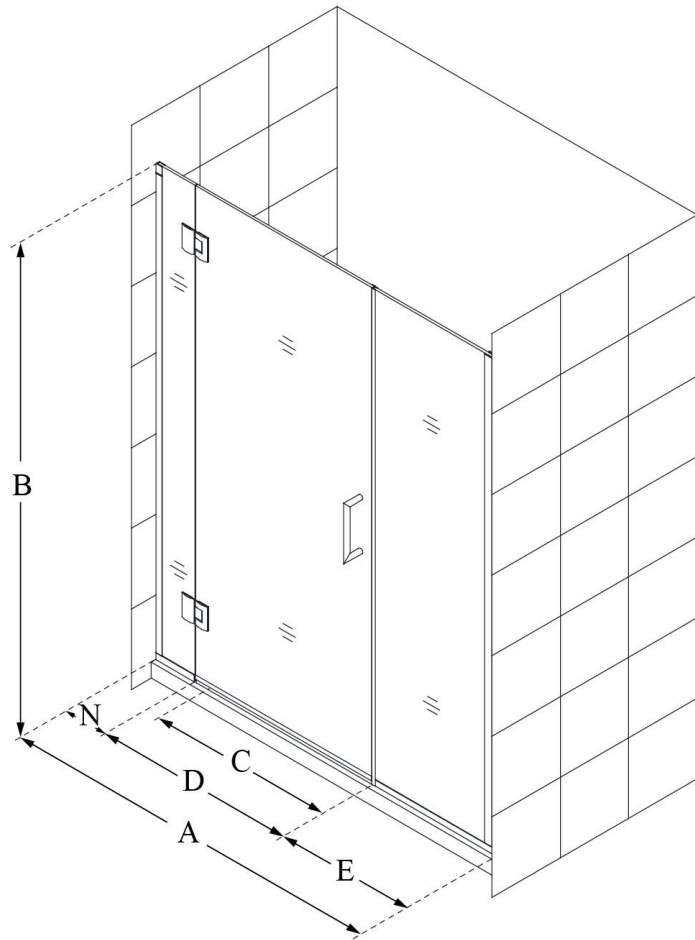

D13006572

UNIDOOR-X

DreamLine Unidoor-X 42 1/2-
43" W x 72" H Frameless Hinged
Shower Door, Clear Glass

SWING DOOR

CONFIGURATION DIMENSIONS:

A: 42 1/2 - 43"

MODEL WIDTH

B: 72"

MODEL HEIGHT

C: 29"

ACCESS WIDTH

D: 30"

DOOR WIDTH

E: 6 1/2"

INLINE PANEL WIDTH

N: 6"

HINGE PANEL WIDTH

DreamLine reserves the right to update or modify the hardware or materials pictured without prior notice for the purpose of product improvement and customer satisfaction.