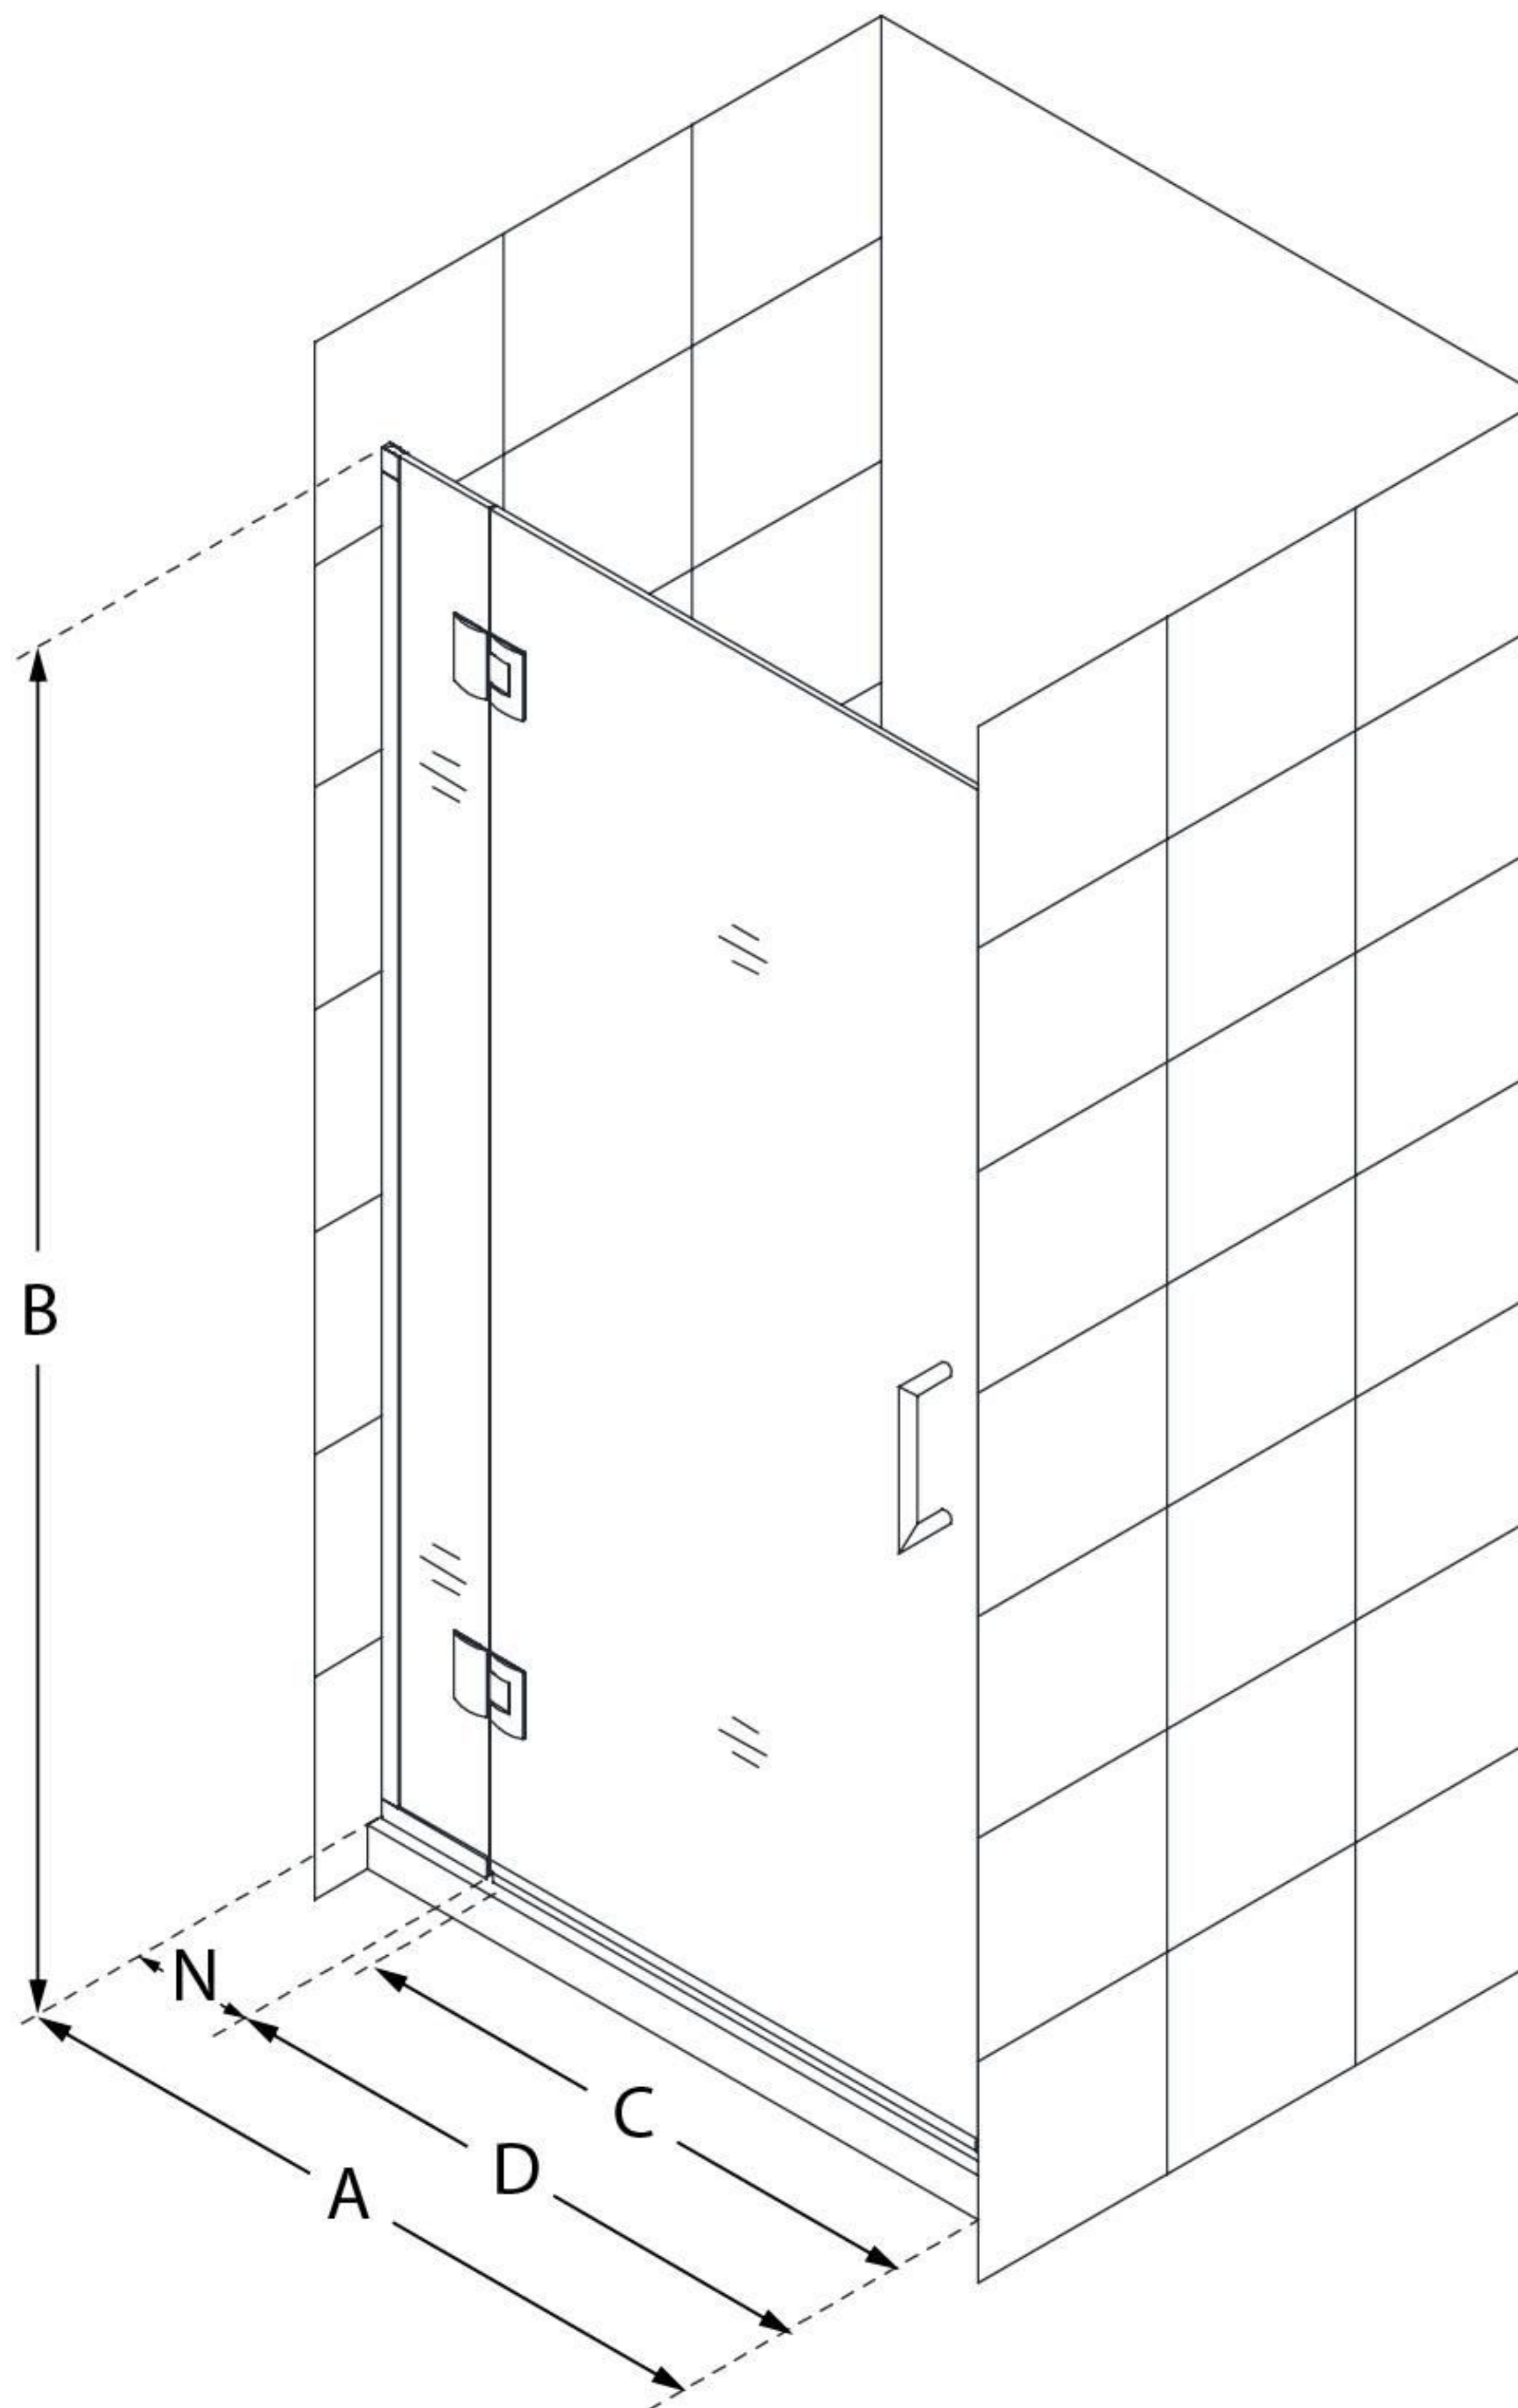

D12972

UNIDOOR-X

DreamLine Unidoor-X 35" W x 72"
H Frameless Hinged Shower Door,
Clear Glass

SWING DOOR

CONFIGURATION DIMENSIONS:

A: 35"
MODEL WIDTH

B: 72"
MODEL HEIGHT

C: 28"
ACCESS WIDTH

D: 29"
DOOR WIDTH

N: 6"
HINGE PANEL WIDTH

DreamLine reserves the right to update or modify the hardware or materials pictured without prior notice for the purpose of product improvement and customer satisfaction.