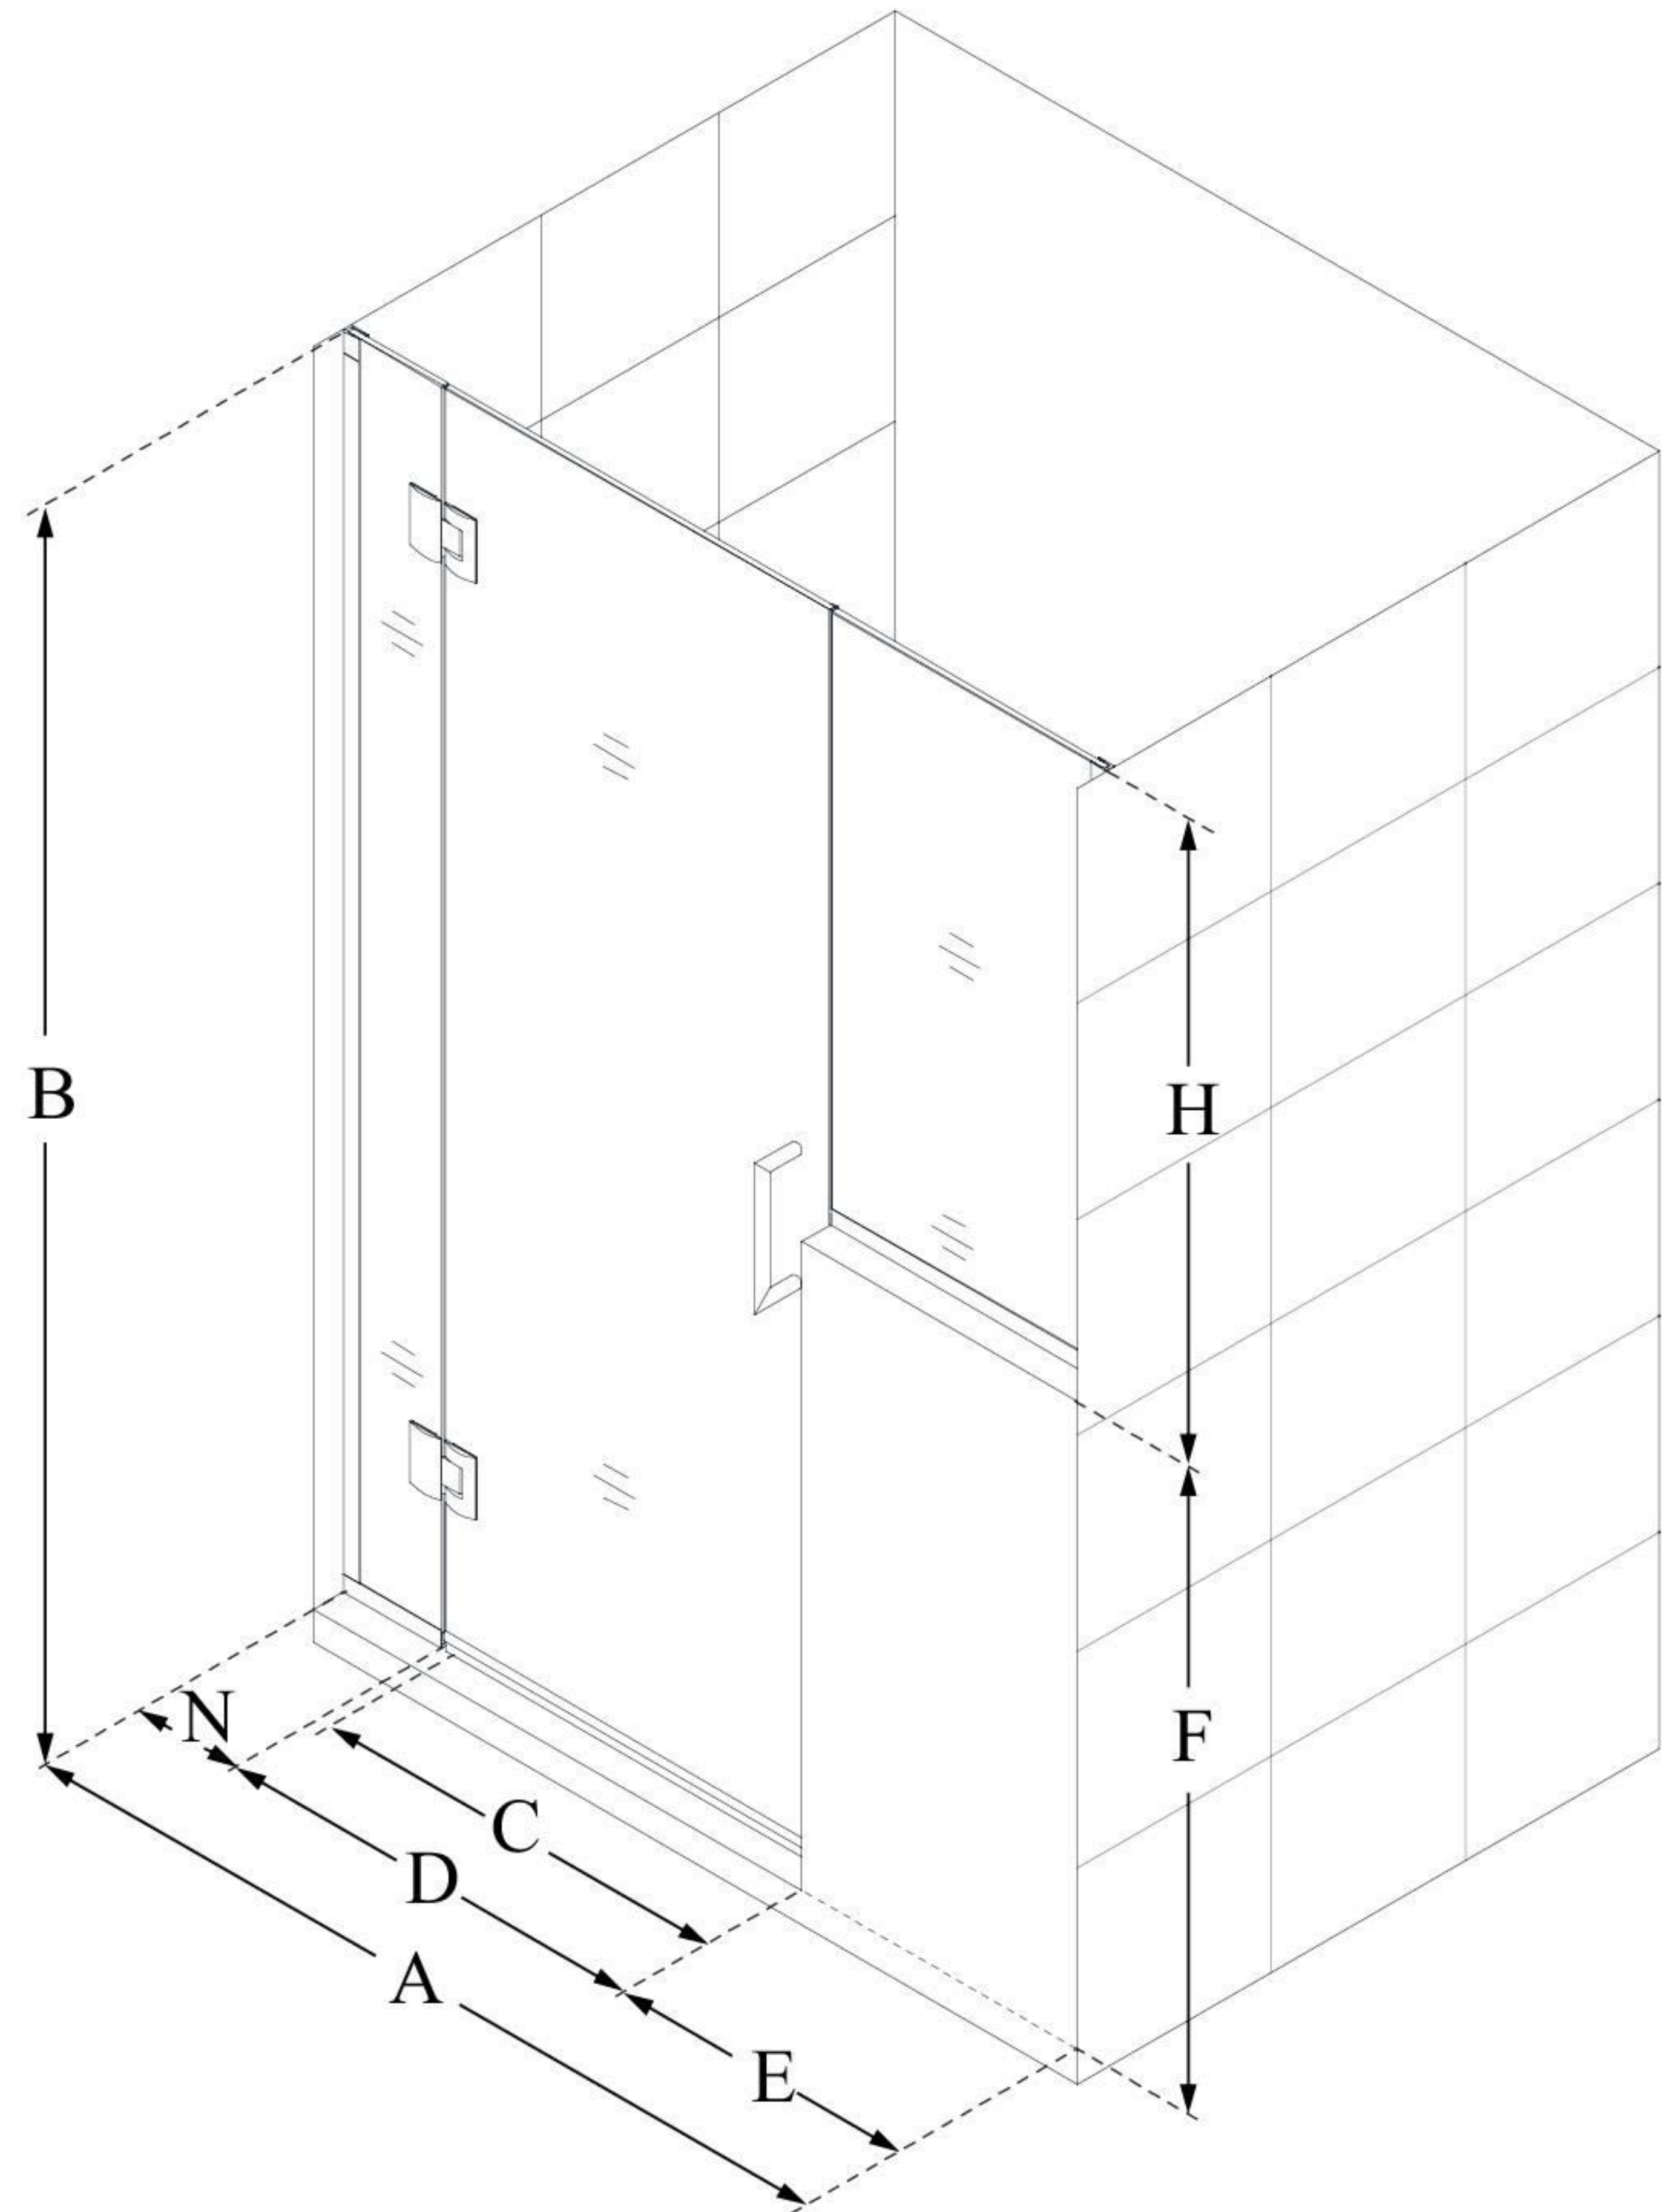

D1293636

UNIDOOR-X

DreamLine Unidoor-X 71-71 1/2" W
x 72" H Frameless Hinged Shower
Door, Clear Glass

SWING DOOR

CONFIGURATION DIMENSIONS:

A: 71 - 71 1/2"

MODEL WIDTH

B: 72"

MODEL HEIGHT

C: 28"

ACCESS WIDTH

D: 29"

DOOR WIDTH

E: 36"

INLINE BUTTRESS PANEL WIDTH

F: 36"

BUTTRESS WALL HEIGHT

H: 36"

BUTTRESS GLASS HEIGHT

N: 6"

HINGE PANEL WIDTH

DreamLine reserves the right to update or modify the hardware or materials pictured without prior notice for the purpose of product improvement and customer satisfaction.