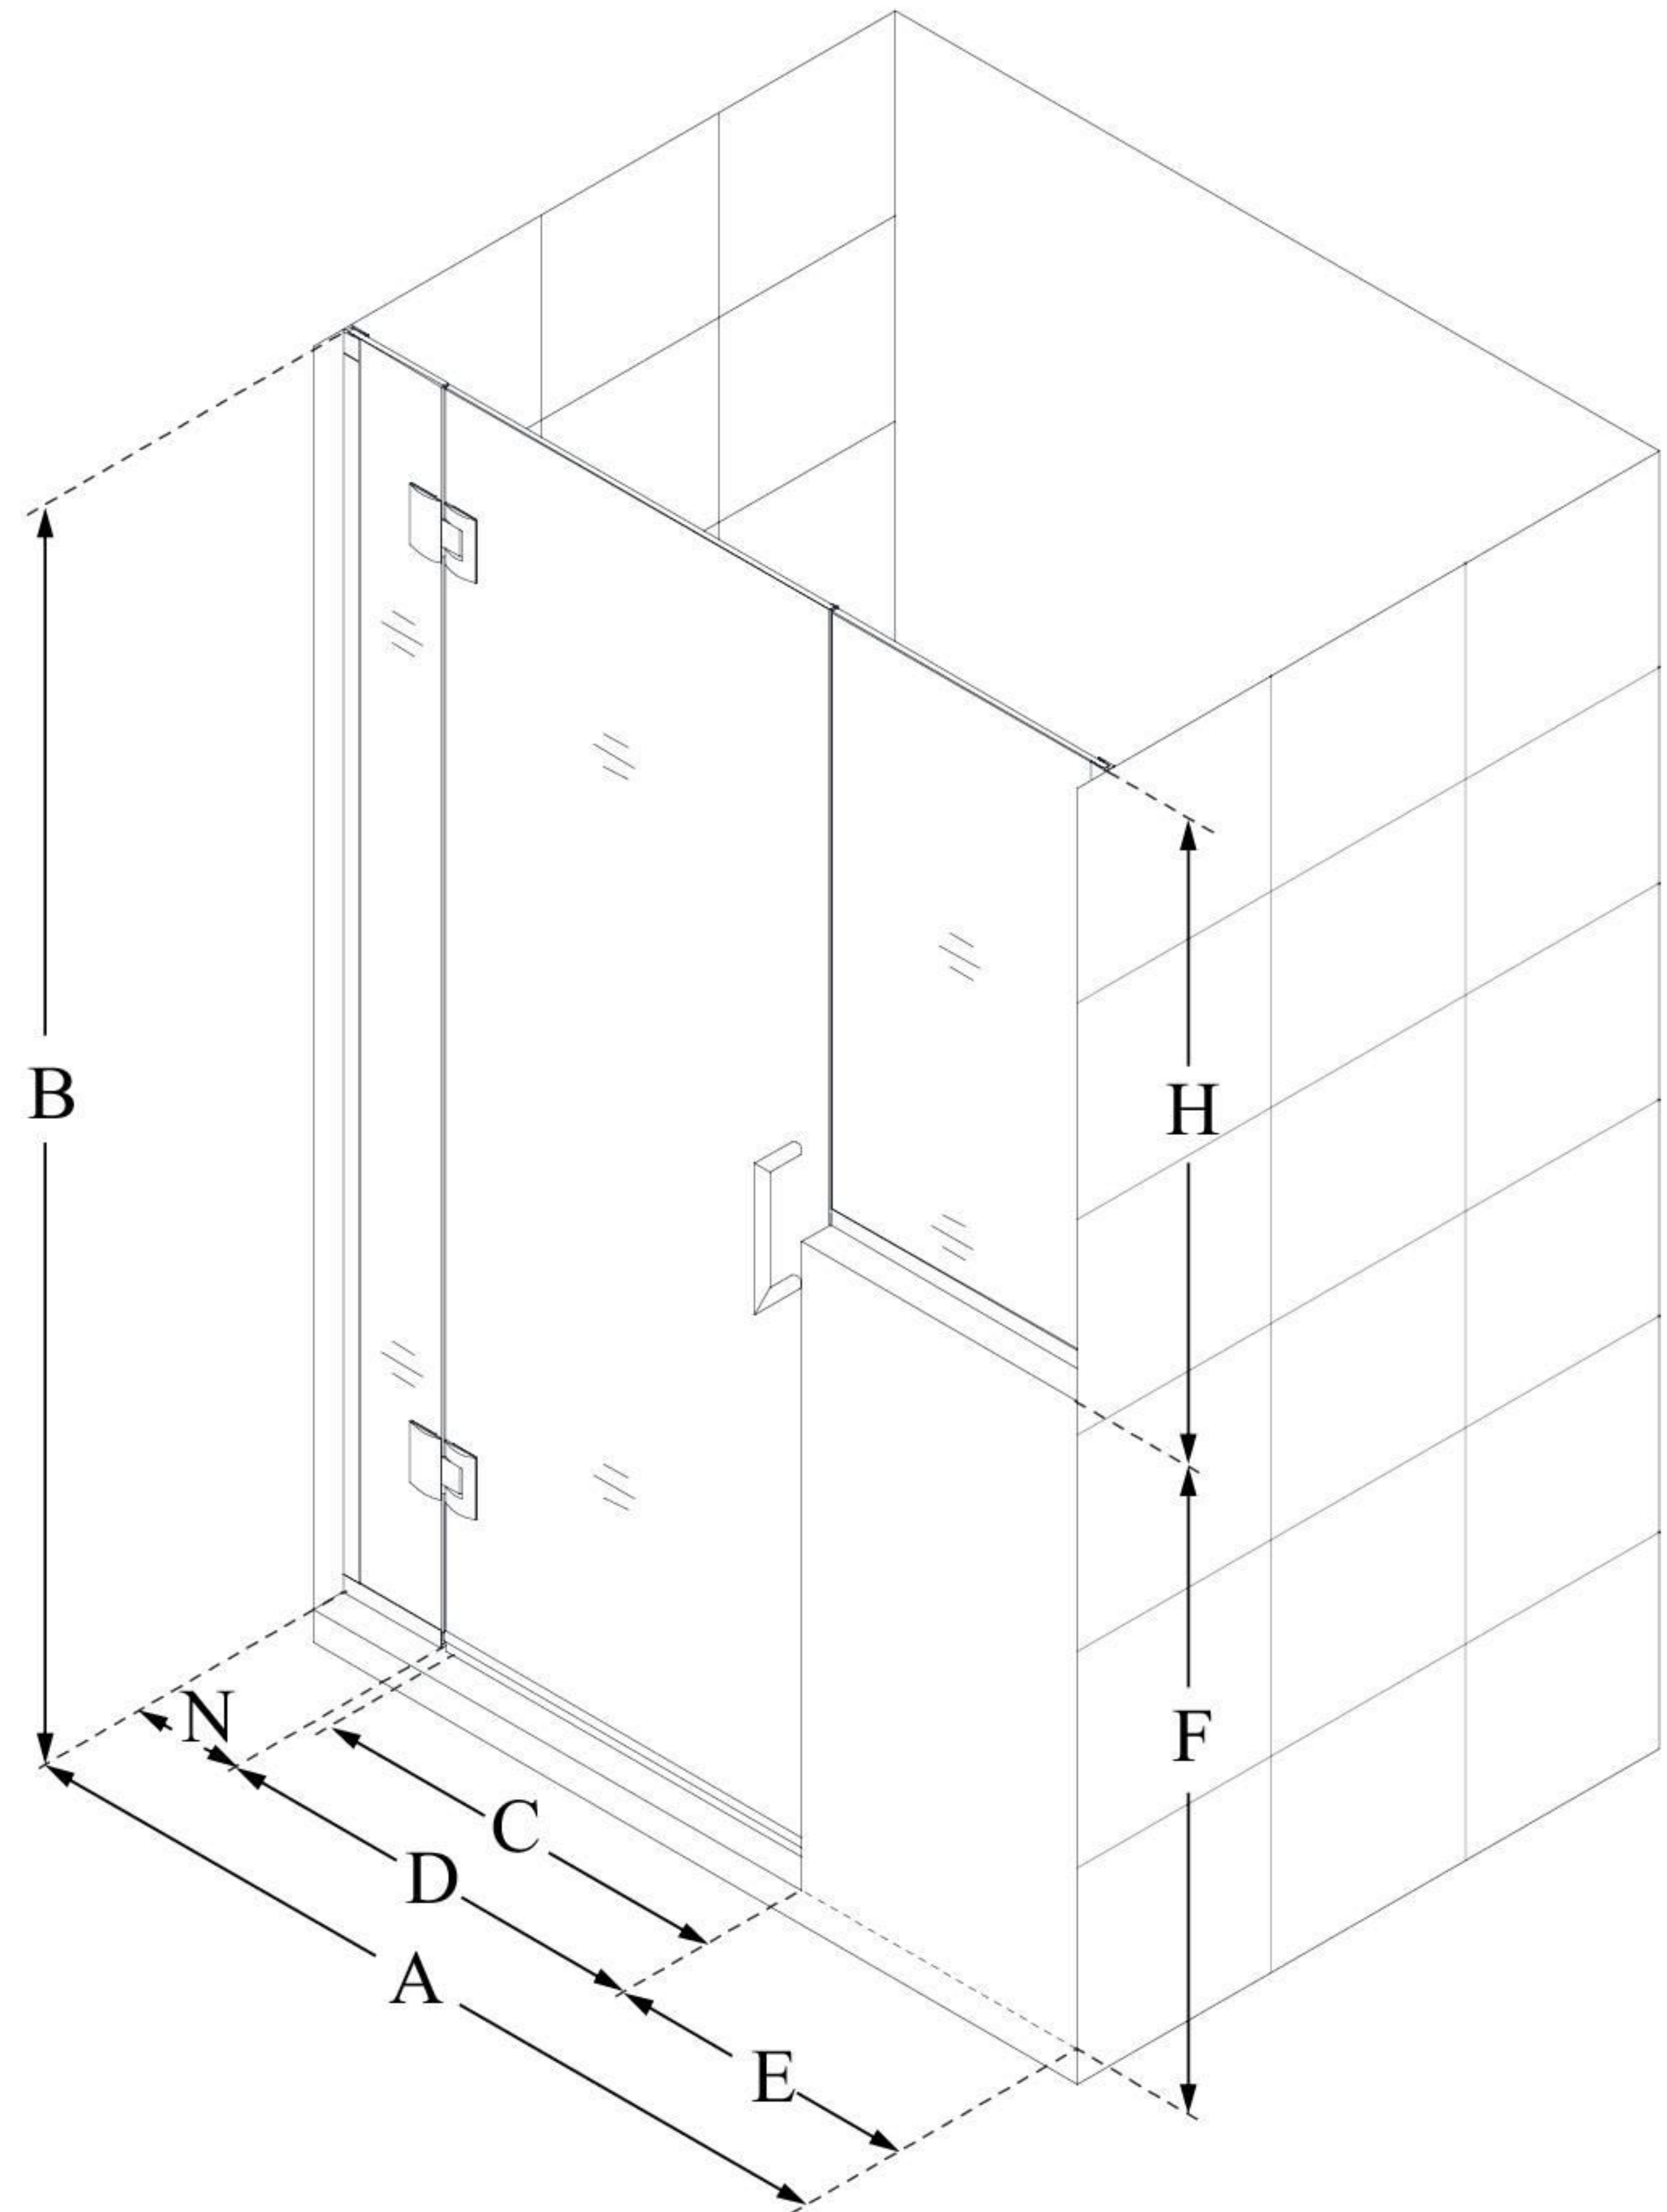

D1293634

UNIDOOR-X

DreamLine Unidoor-X 71-71 1/2" W
x 72" H Frameless Hinged Shower
Door, Clear Glass

SWING DOOR

CONFIGURATION DIMENSIONS:

A: 71 - 71 1/2"

MODEL WIDTH

B: 72"

MODEL HEIGHT

C: 28"

ACCESS WIDTH

D: 29"

DOOR WIDTH

E: 36"

INLINE BUTTRESS PANEL WIDTH

F: 38"

BUTTRESS WALL HEIGHT

H: 34"

BUTTRESS GLASS HEIGHT

N: 6"

HINGE PANEL WIDTH

DreamLine reserves the right to update or modify the hardware or materials pictured without prior notice for the purpose of product improvement and customer satisfaction.