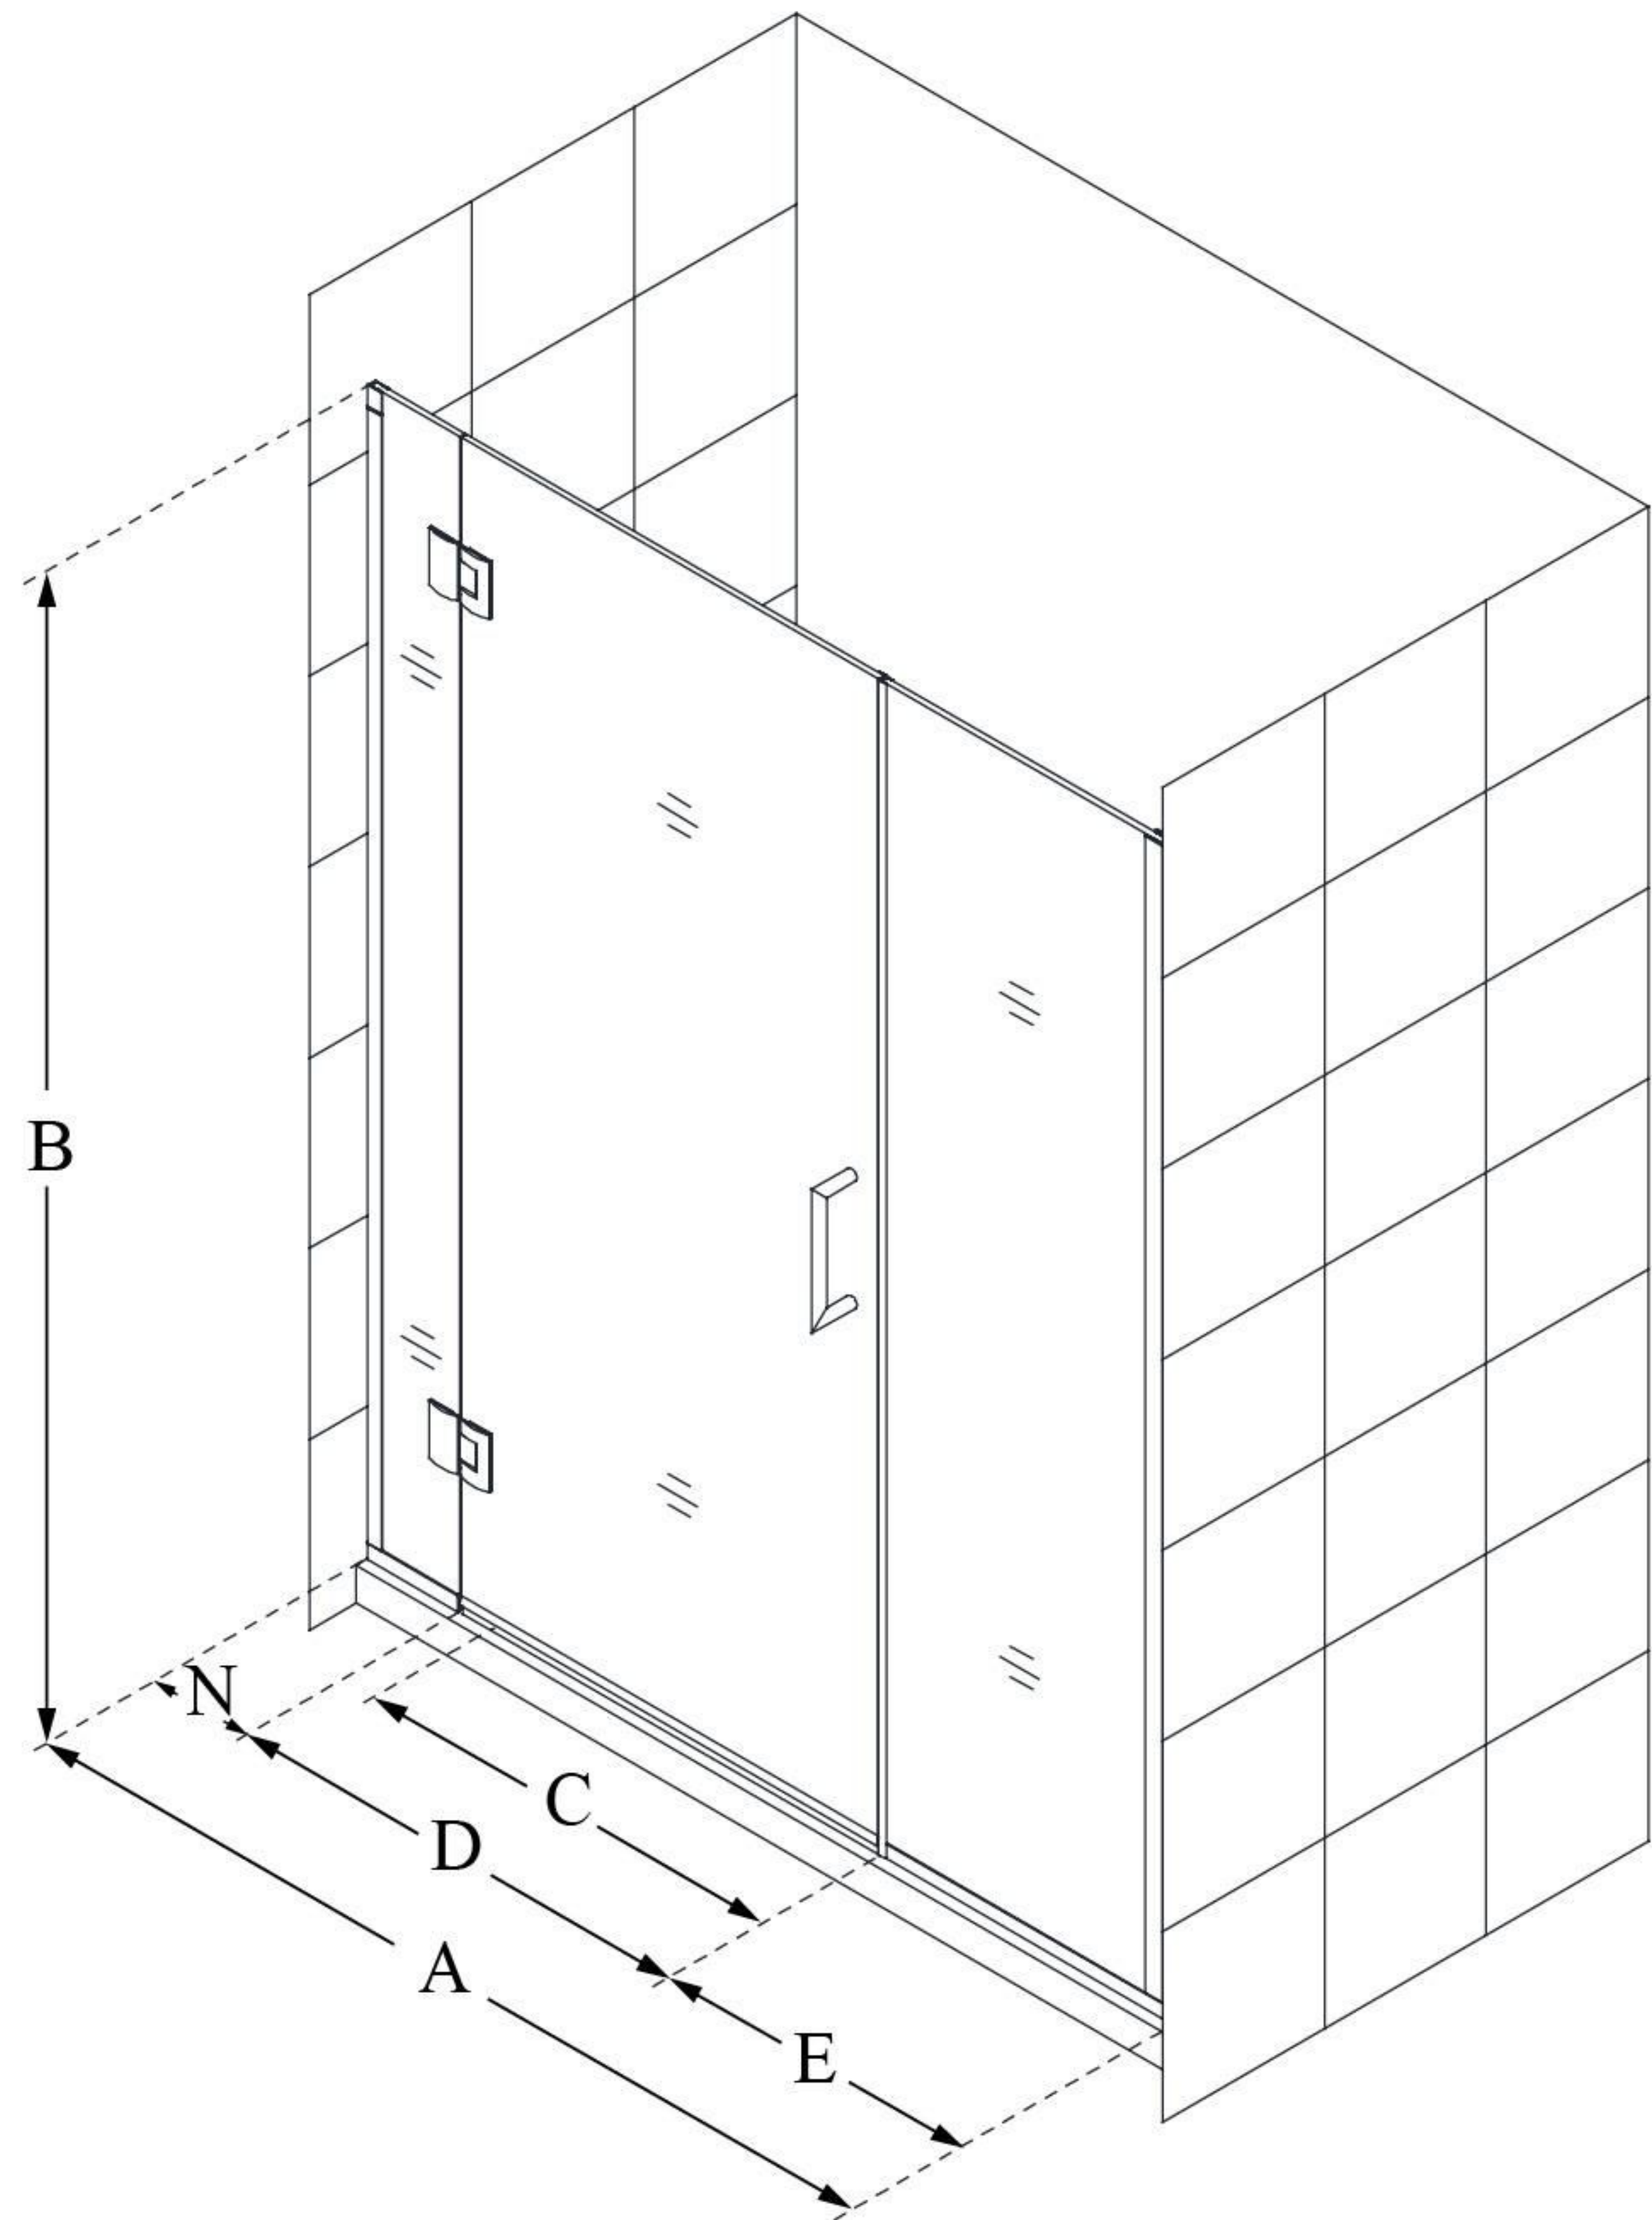

## UNIDOOR-X

DreamLine Unidoor-X 65-65  
1/2" W x 72" H Frameless Hinged  
Shower Door, Clear Glass

**SWING DOOR**

### CONFIGURATION DIMENSIONS:

**A: 65 - 65 1/2"**

MODEL WIDTH

**B: 72"**

MODEL HEIGHT

**C: 28"**

ACCESS WIDTH

**D: 29"**

DOOR WIDTH

**E: 30"**

INLINE PANEL WIDTH

**N: 6"**

HINGE PANEL WIDTH

DreamLine reserves the right to update or modify the hardware or materials pictured without prior notice for the purpose of product improvement and customer satisfaction.