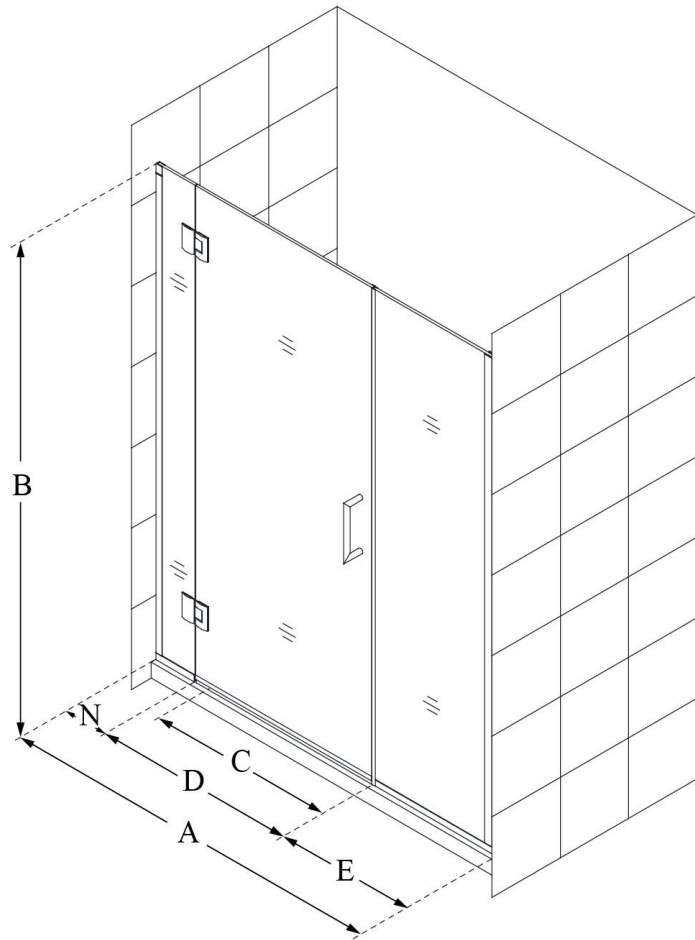

## UNIDOOR-X

DreamLine Unidoor-X 65 1/2-  
66" W x 72" H Frameless Hinged  
Shower Door, Clear Glass

**SWING DOOR**

### CONFIGURATION DIMENSIONS:

**A: 65 1/2 - 66"**

MODEL WIDTH

**B: 72"**

MODEL HEIGHT

**C: 28"**

ACCESS WIDTH

**D: 29"**

DOOR WIDTH

**E: 30 1/2"**

INLINE PANEL WIDTH

**N: 6"**

HINGE PANEL WIDTH

DreamLine reserves the right to update or modify the hardware or materials pictured without prior notice for the purpose of product improvement and customer satisfaction.