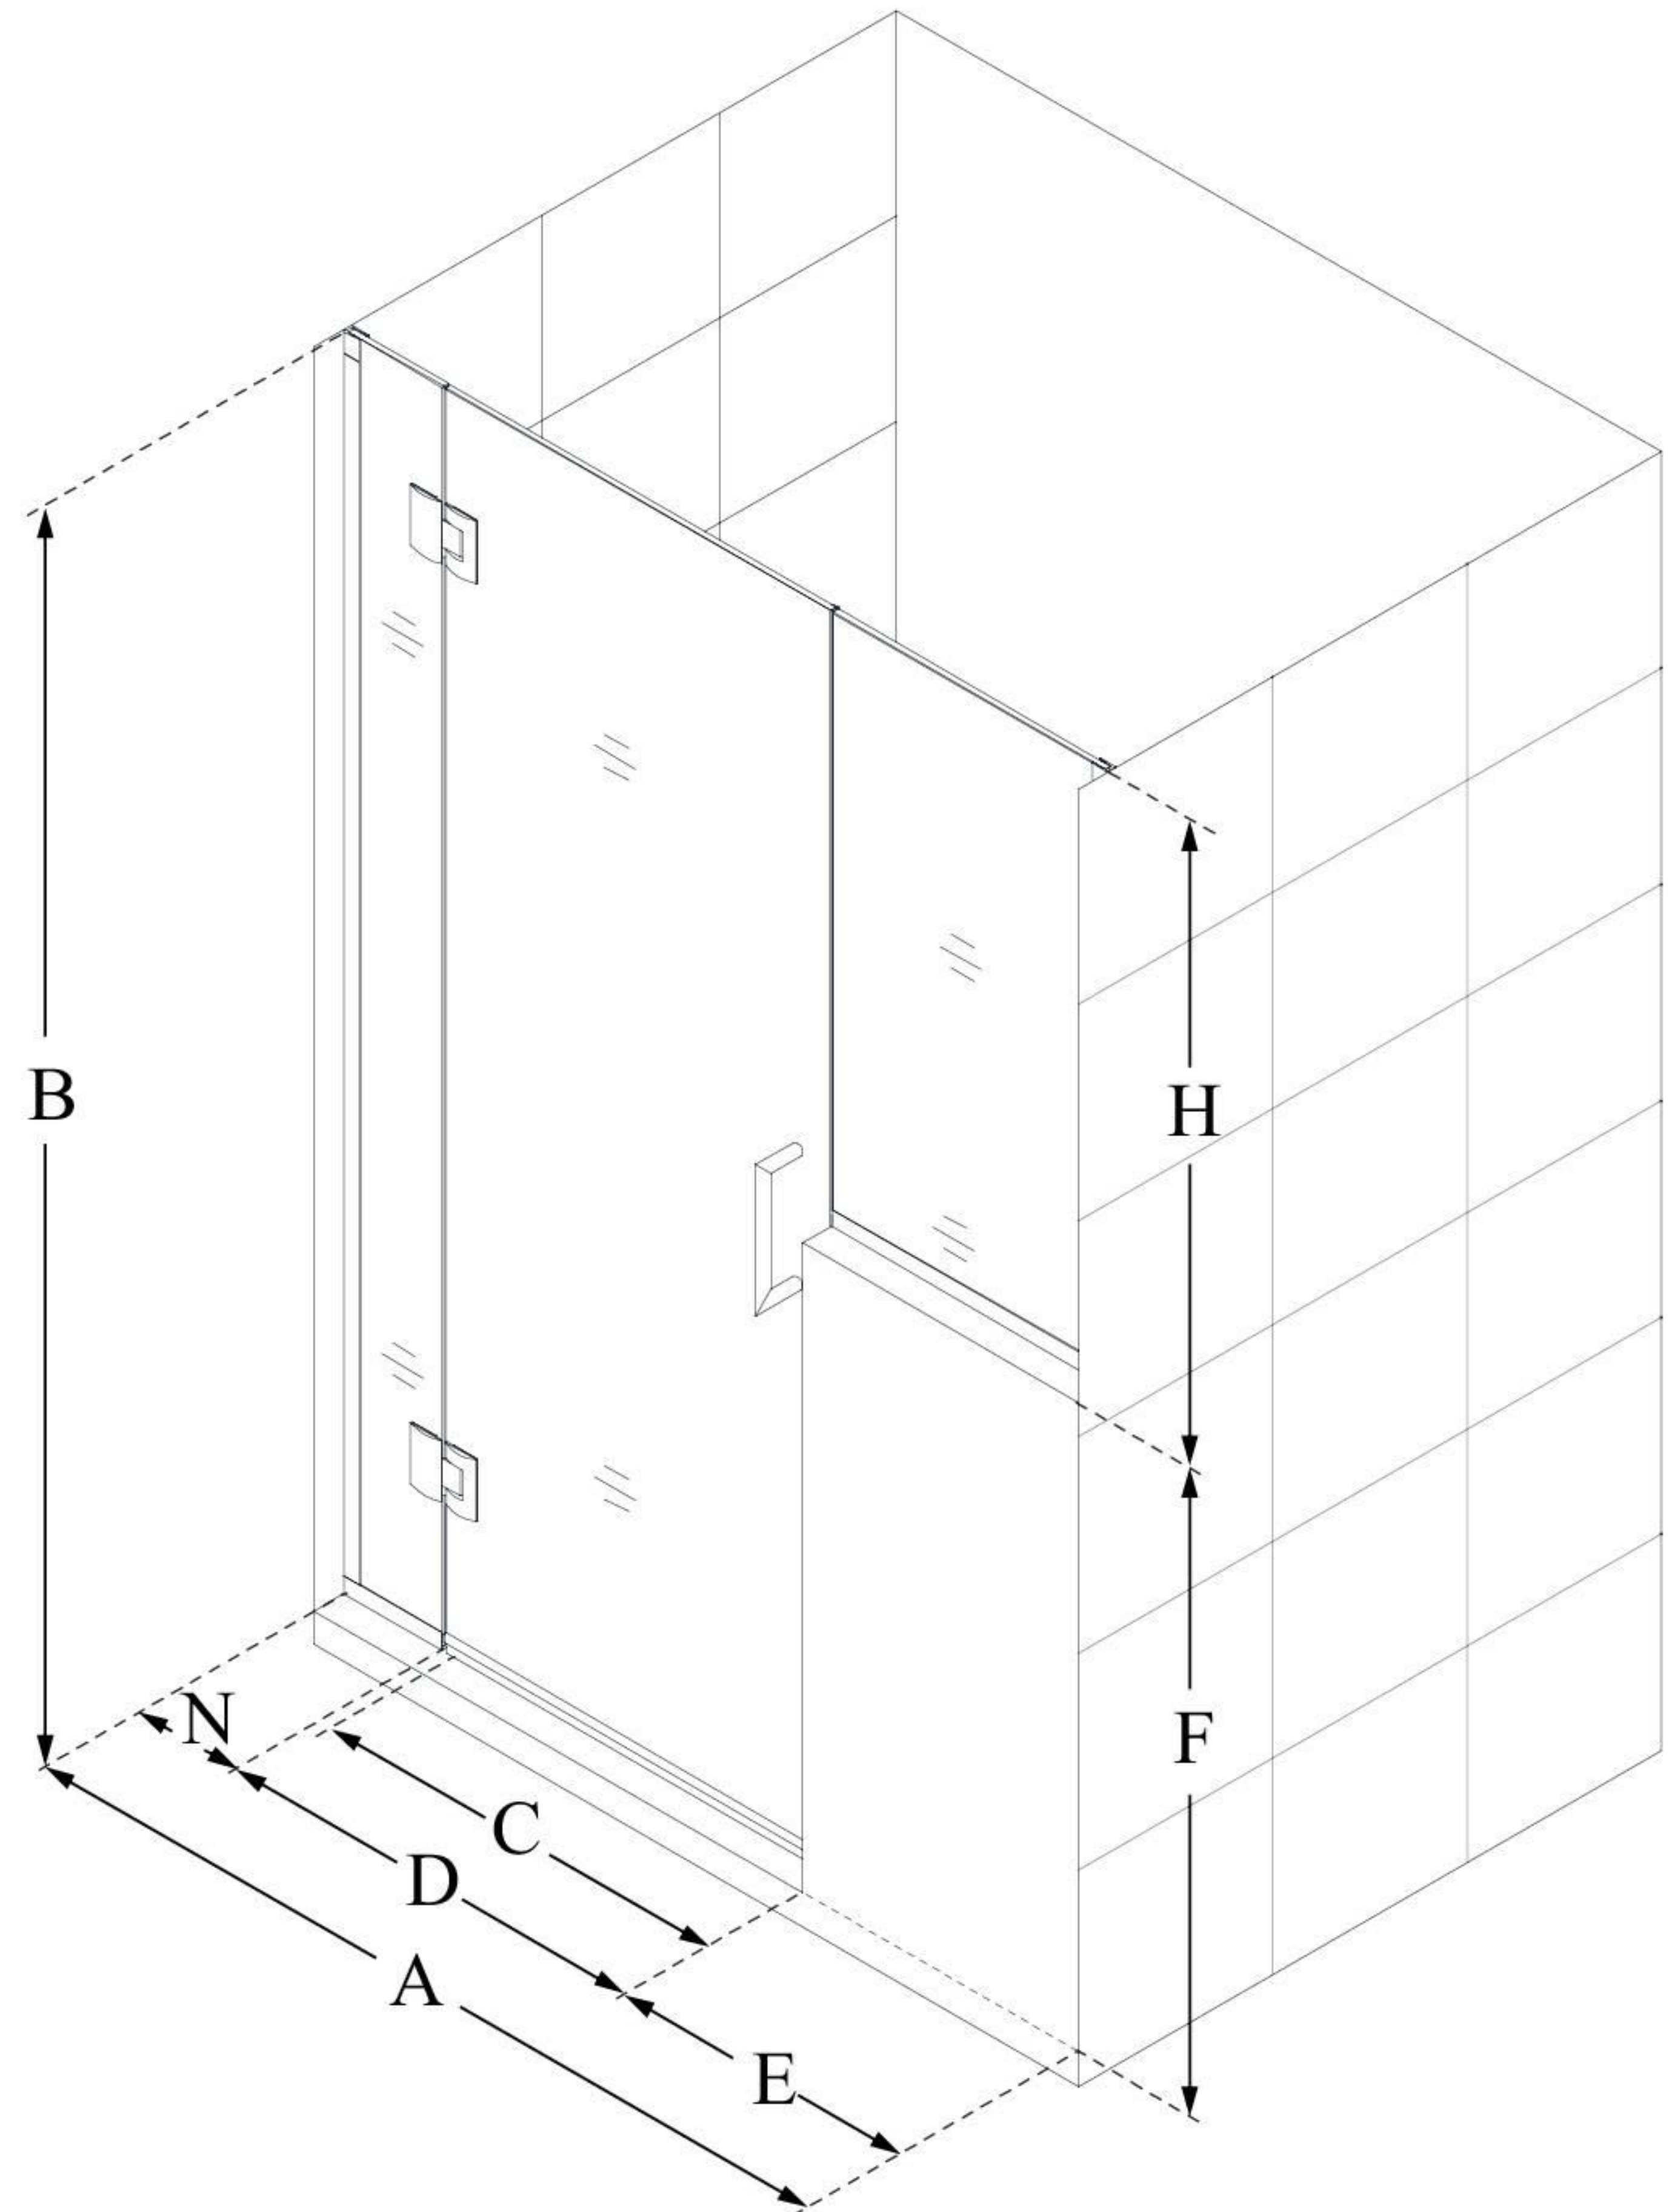

D1293036

UNIDOOR-X

DreamLine Unidoor-X 65-65
1/2" W x 72" H Frameless Hinged
Shower Door, Clear Glass

SWING DOOR

CONFIGURATION DIMENSIONS:

A: 65 - 65 1/2"

MODEL WIDTH

B: 72"

MODEL HEIGHT

C: 28"

ACCESS WIDTH

D: 29"

DOOR WIDTH

E: 30"

INLINE BUTTRESS PANEL WIDTH

F: 36"

BUTTRESS WALL HEIGHT

H: 36"

BUTTRESS GLASS HEIGHT

N: 6"

HINGE PANEL WIDTH

DreamLine reserves the right to update or modify the hardware or materials pictured without prior notice for the purpose of product improvement and customer satisfaction.