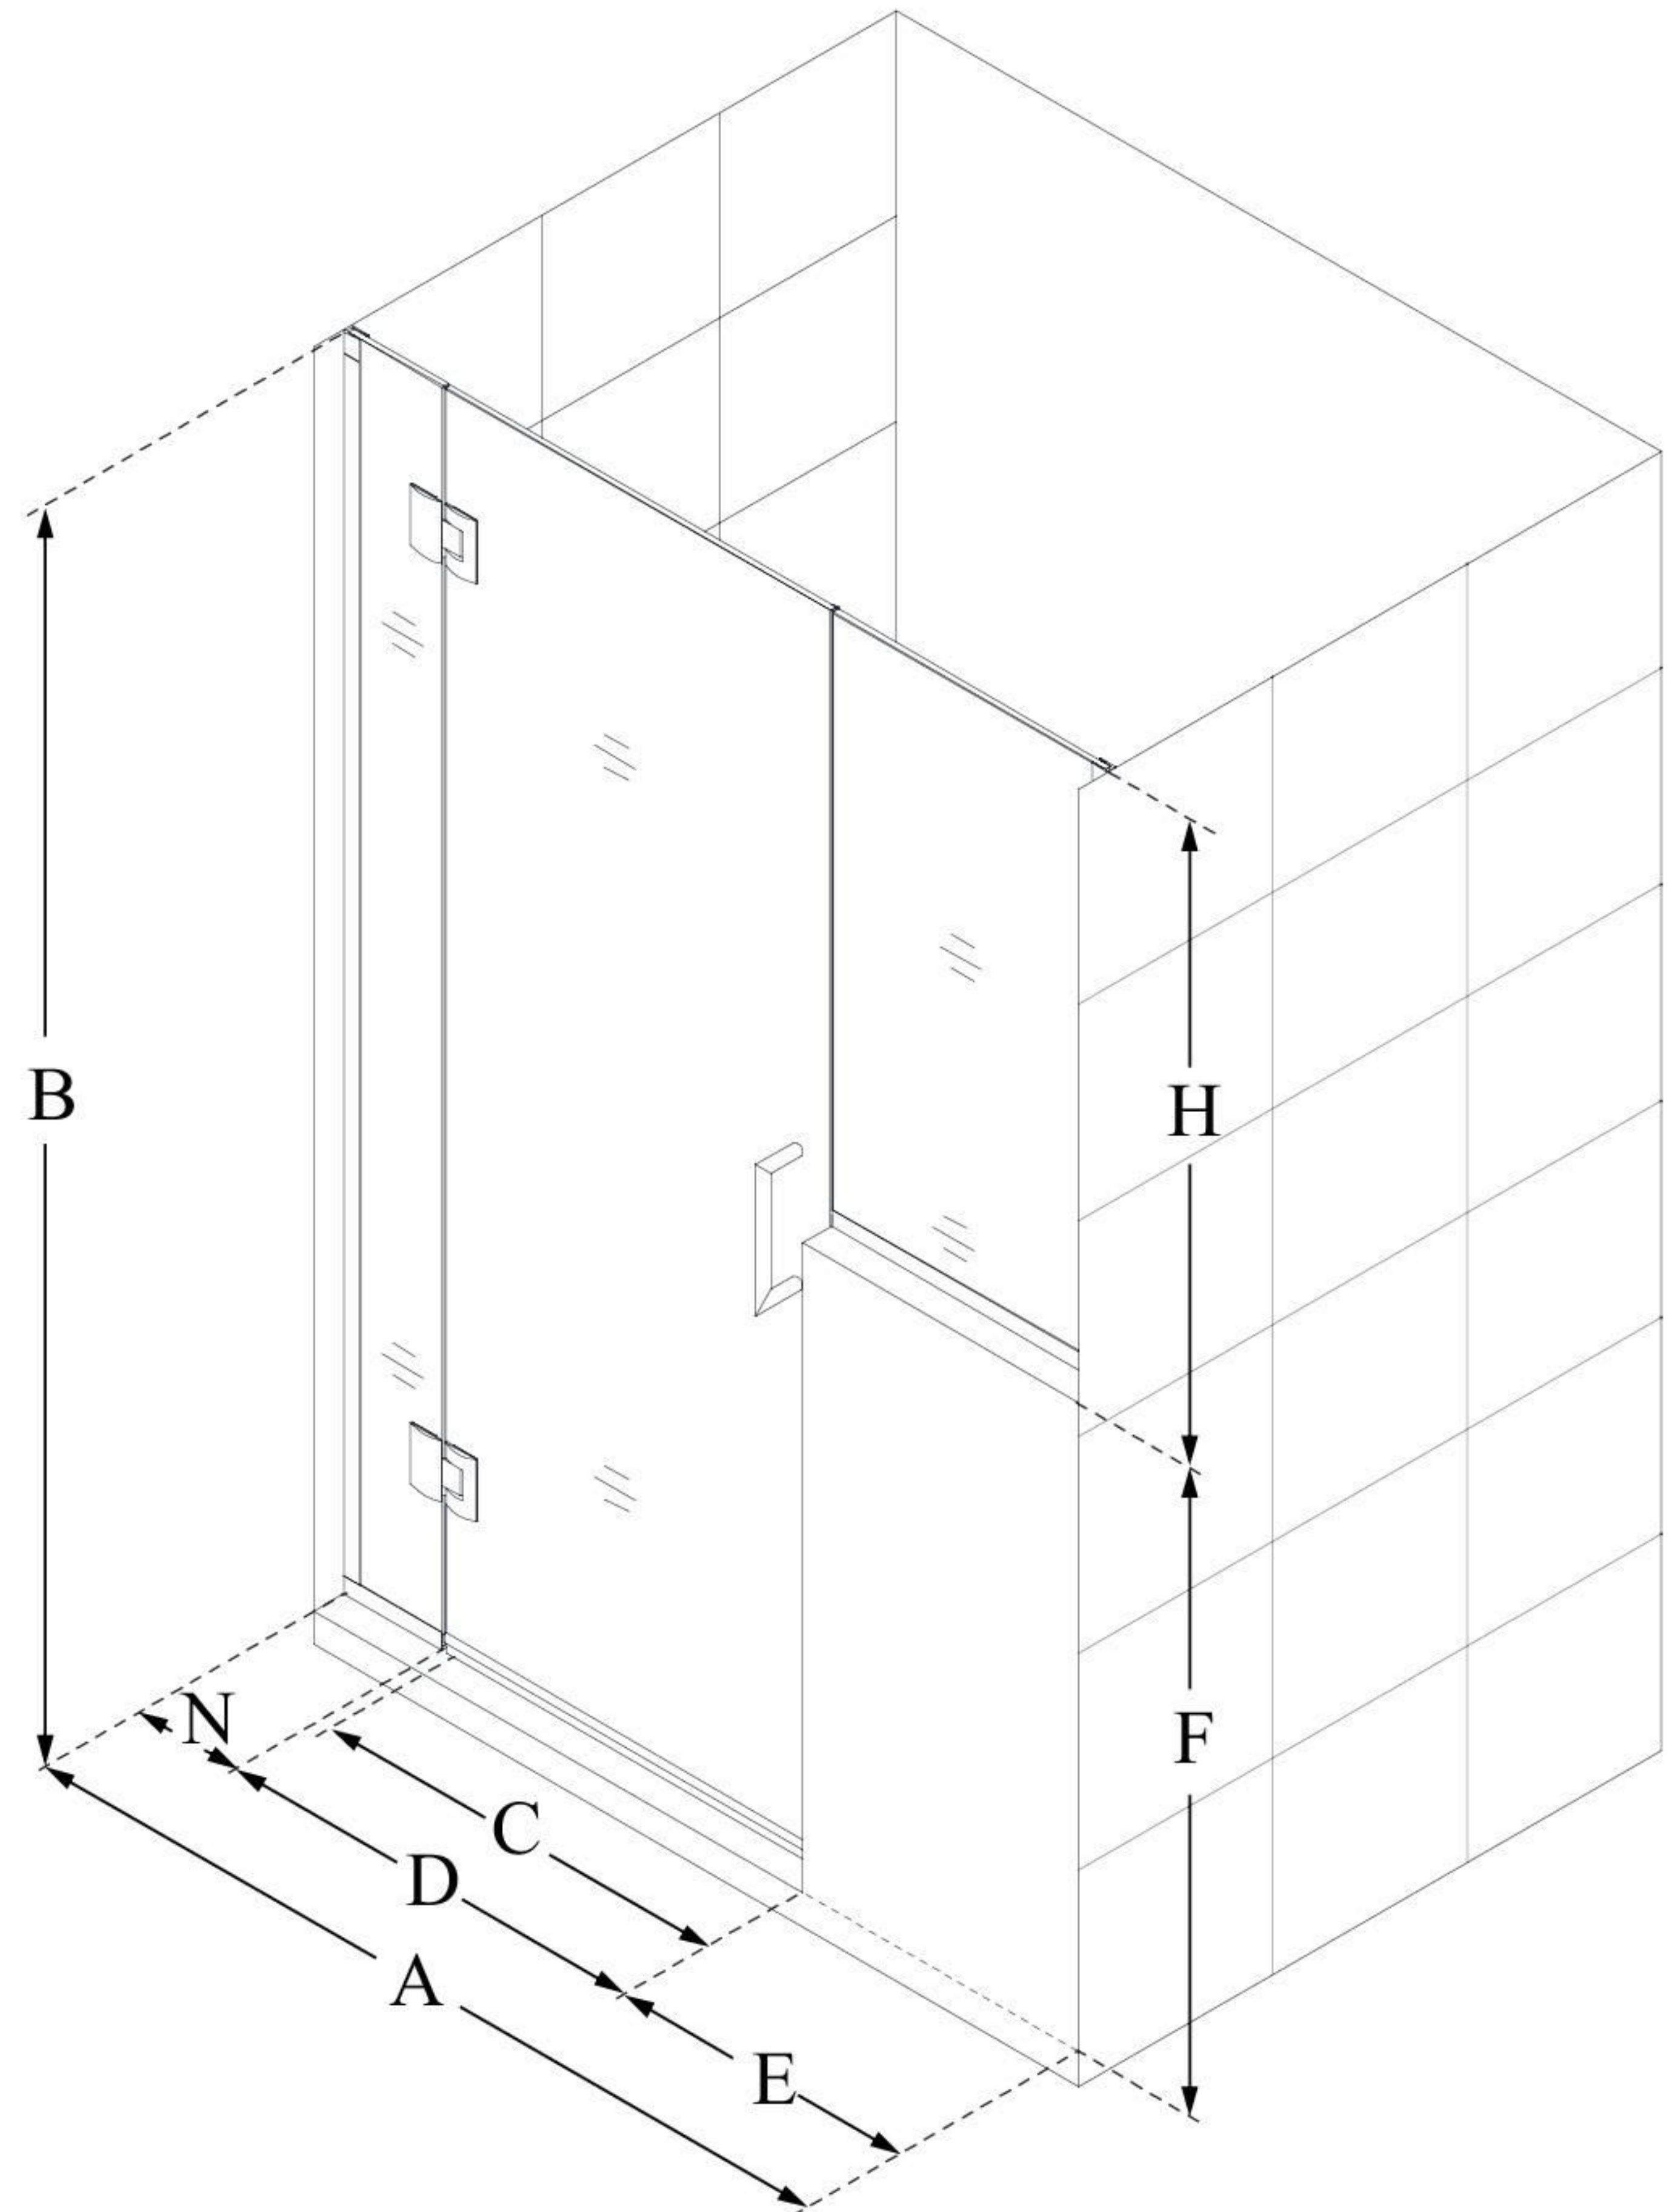

D1293034

UNIDOOR-X

DreamLine Unidoor-X 65-65
1/2" W x 72" H Frameless Hinged
Shower Door, Clear Glass

SWING DOOR

CONFIGURATION DIMENSIONS:

A: 65 - 65 1/2"

MODEL WIDTH

B: 72"

MODEL HEIGHT

C: 28"

ACCESS WIDTH

D: 29"

DOOR WIDTH

E: 30"

INLINE BUTTRESS PANEL WIDTH

F: 38"

BUTTRESS WALL HEIGHT

H: 34"

BUTTRESS GLASS HEIGHT

N: 6"

HINGE PANEL WIDTH

DreamLine reserves the right to update or modify the hardware or materials pictured without prior notice for the purpose of product improvement and customer satisfaction.