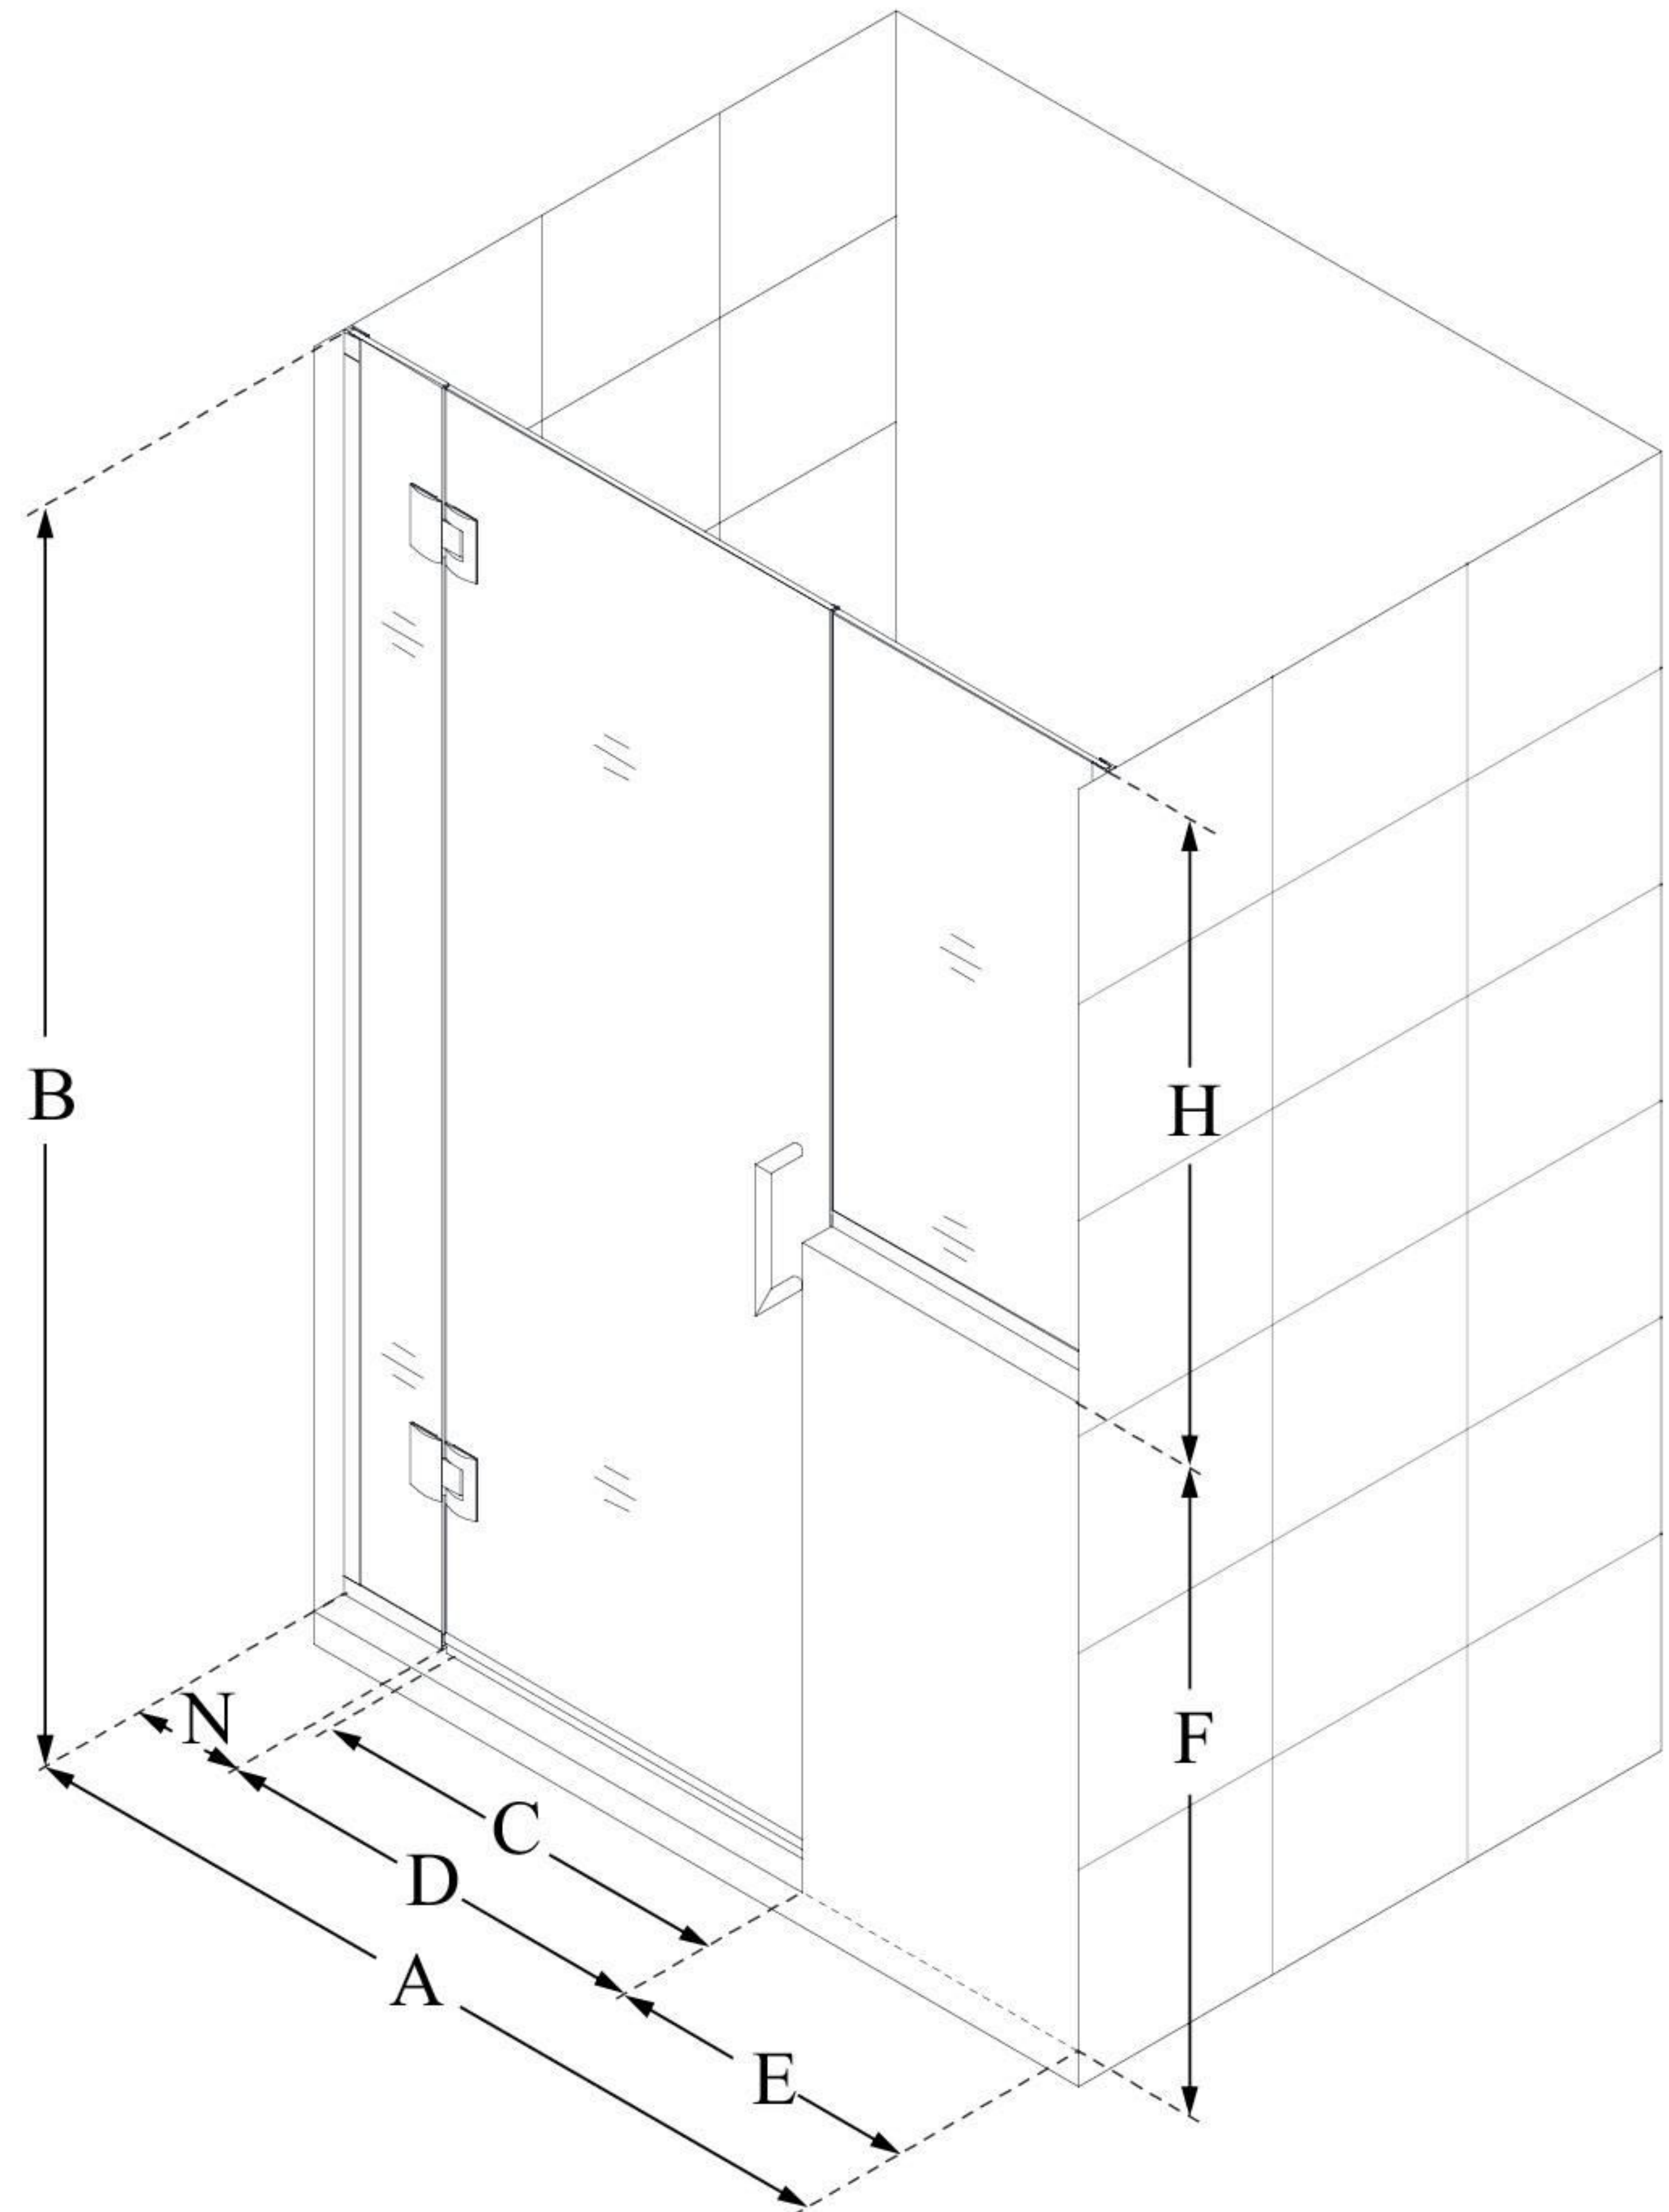

## UNIDOOR-X

DreamLine Unidoor-X 59-59  
1/2" W x 72" H Frameless Hinged  
Shower Door, Clear Glass

**SWING DOOR**

### CONFIGURATION DIMENSIONS:

**A: 59 - 59 1/2"**

MODEL WIDTH

**B: 72"**

MODEL HEIGHT

**C: 28"**

ACCESS WIDTH

**D: 29"**

DOOR WIDTH

**E: 24"**

INLINE BUTTRESS PANEL WIDTH

**F: 38"**

BUTTRESS WALL HEIGHT

**H: 34"**

BUTTRESS GLASS HEIGHT

**N: 6"**

HINGE PANEL WIDTH

DreamLine reserves the right to update or modify the hardware or materials pictured without prior notice for the purpose of product improvement and customer satisfaction.