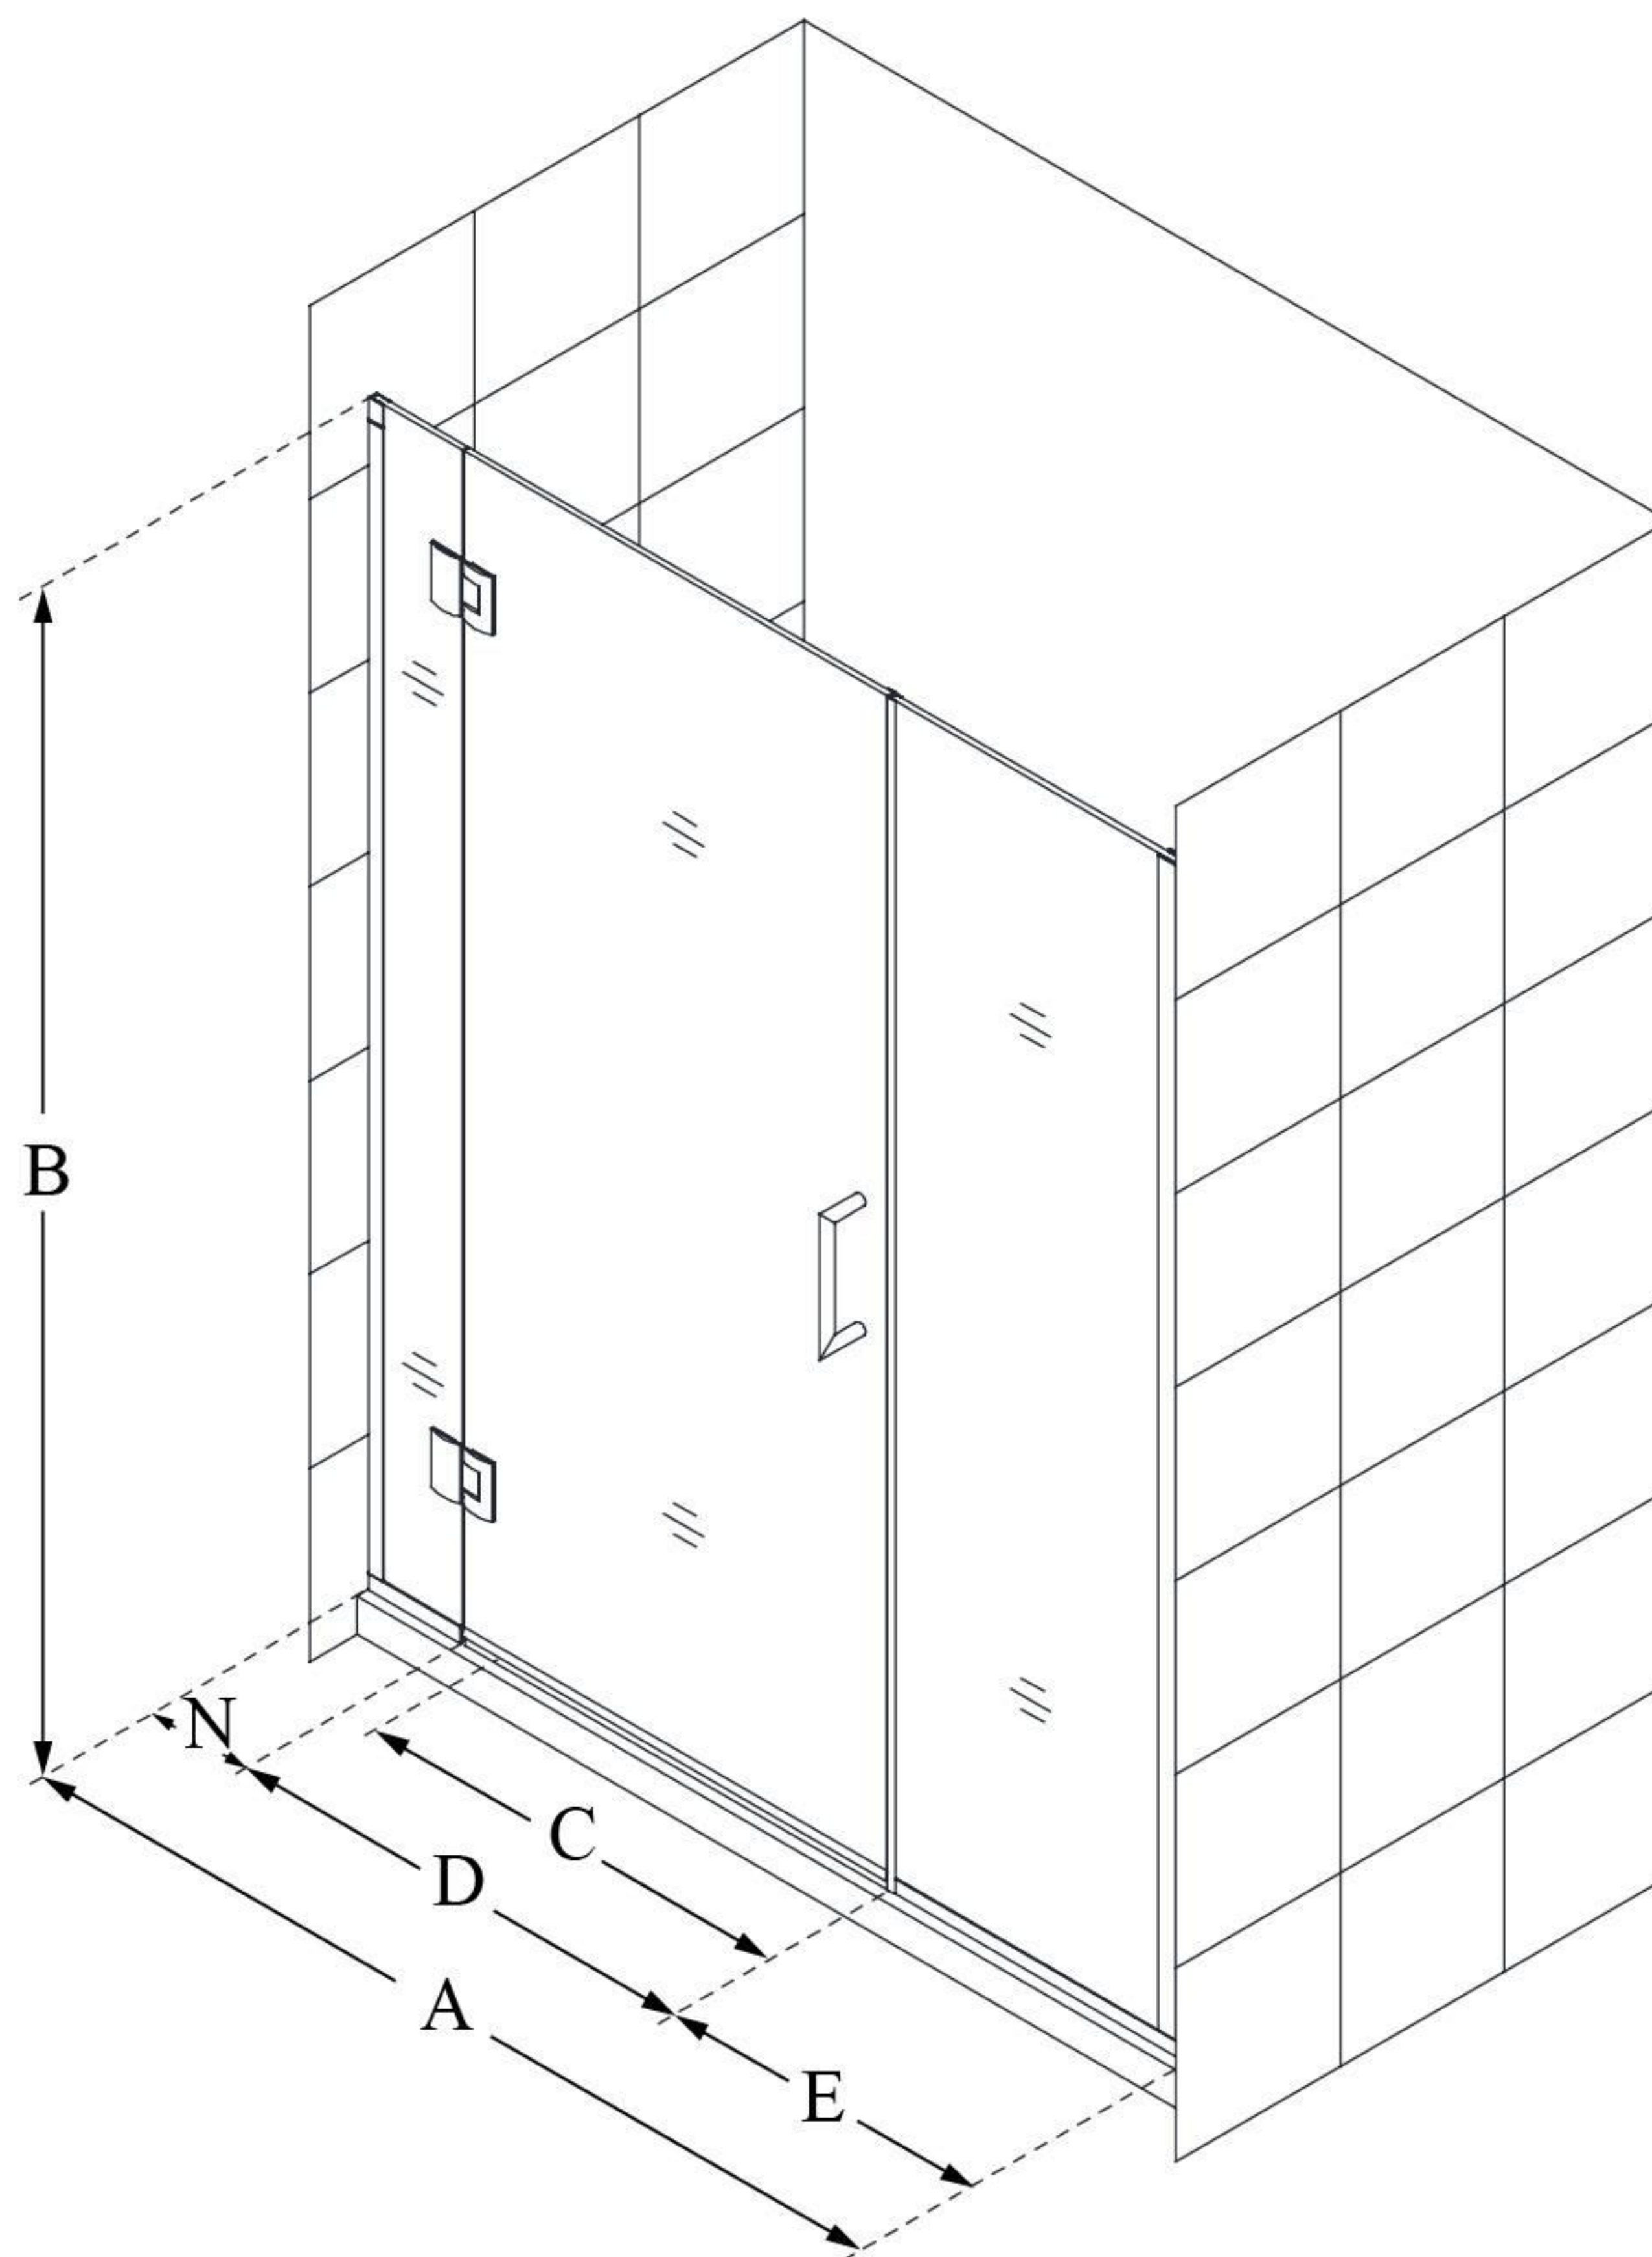

D1292272

UNIDOOR-X

DreamLine Unidoor-X 57-57 1/2" W
x 72" H Frameless Hinged Shower
Door, Clear Glass

SWING DOOR

CONFIGURATION DIMENSIONS:

A: 57 - 57 1/2"

MODEL WIDTH

B: 72"

MODEL HEIGHT

C: 28"

ACCESS WIDTH

D: 29"

DOOR WIDTH

E: 22"

INLINE PANEL WIDTH

N: 6"

HINGE PANEL WIDTH

DreamLine reserves the right to update or modify the hardware or materials pictured without prior notice for the purpose of product improvement and customer satisfaction.