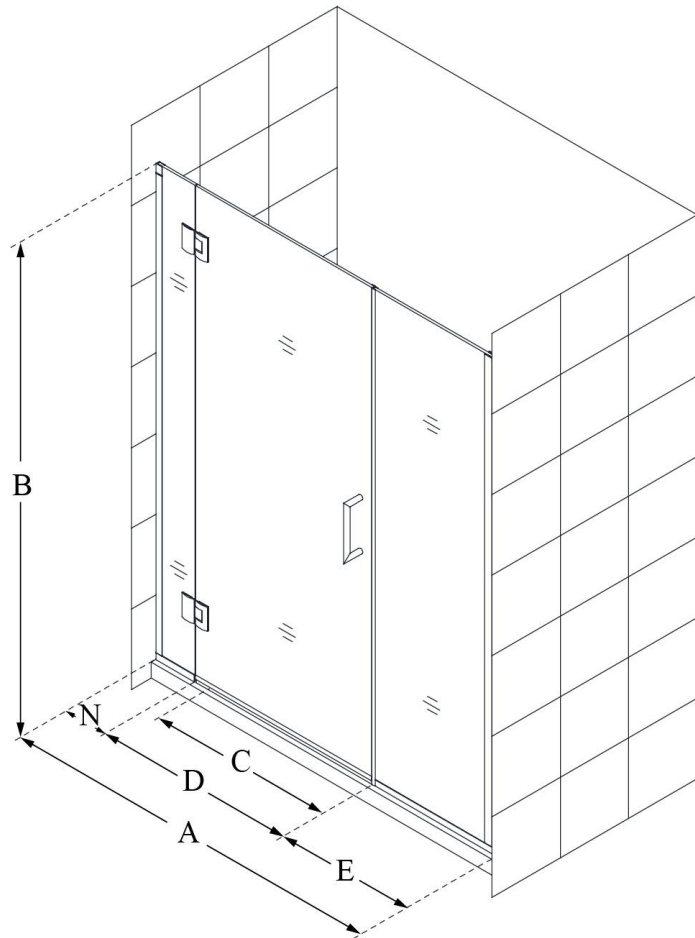

D12914572

UNIDOOR-X

DreamLine Unidoor-X 49 1/2-
50" W x 72" H Frameless Hinged
Shower Door, Clear Glass

SWING DOOR

CONFIGURATION DIMENSIONS:

A: 49 1/2 - 50"

MODEL WIDTH

B: 72"

MODEL HEIGHT

C: 28"

ACCESS WIDTH

D: 29"

DOOR WIDTH

E: 14 1/2"

INLINE PANEL WIDTH

N: 6"

HINGE PANEL WIDTH

DreamLine reserves the right to update or modify the hardware or materials pictured without prior notice for the purpose of product improvement and customer satisfaction.