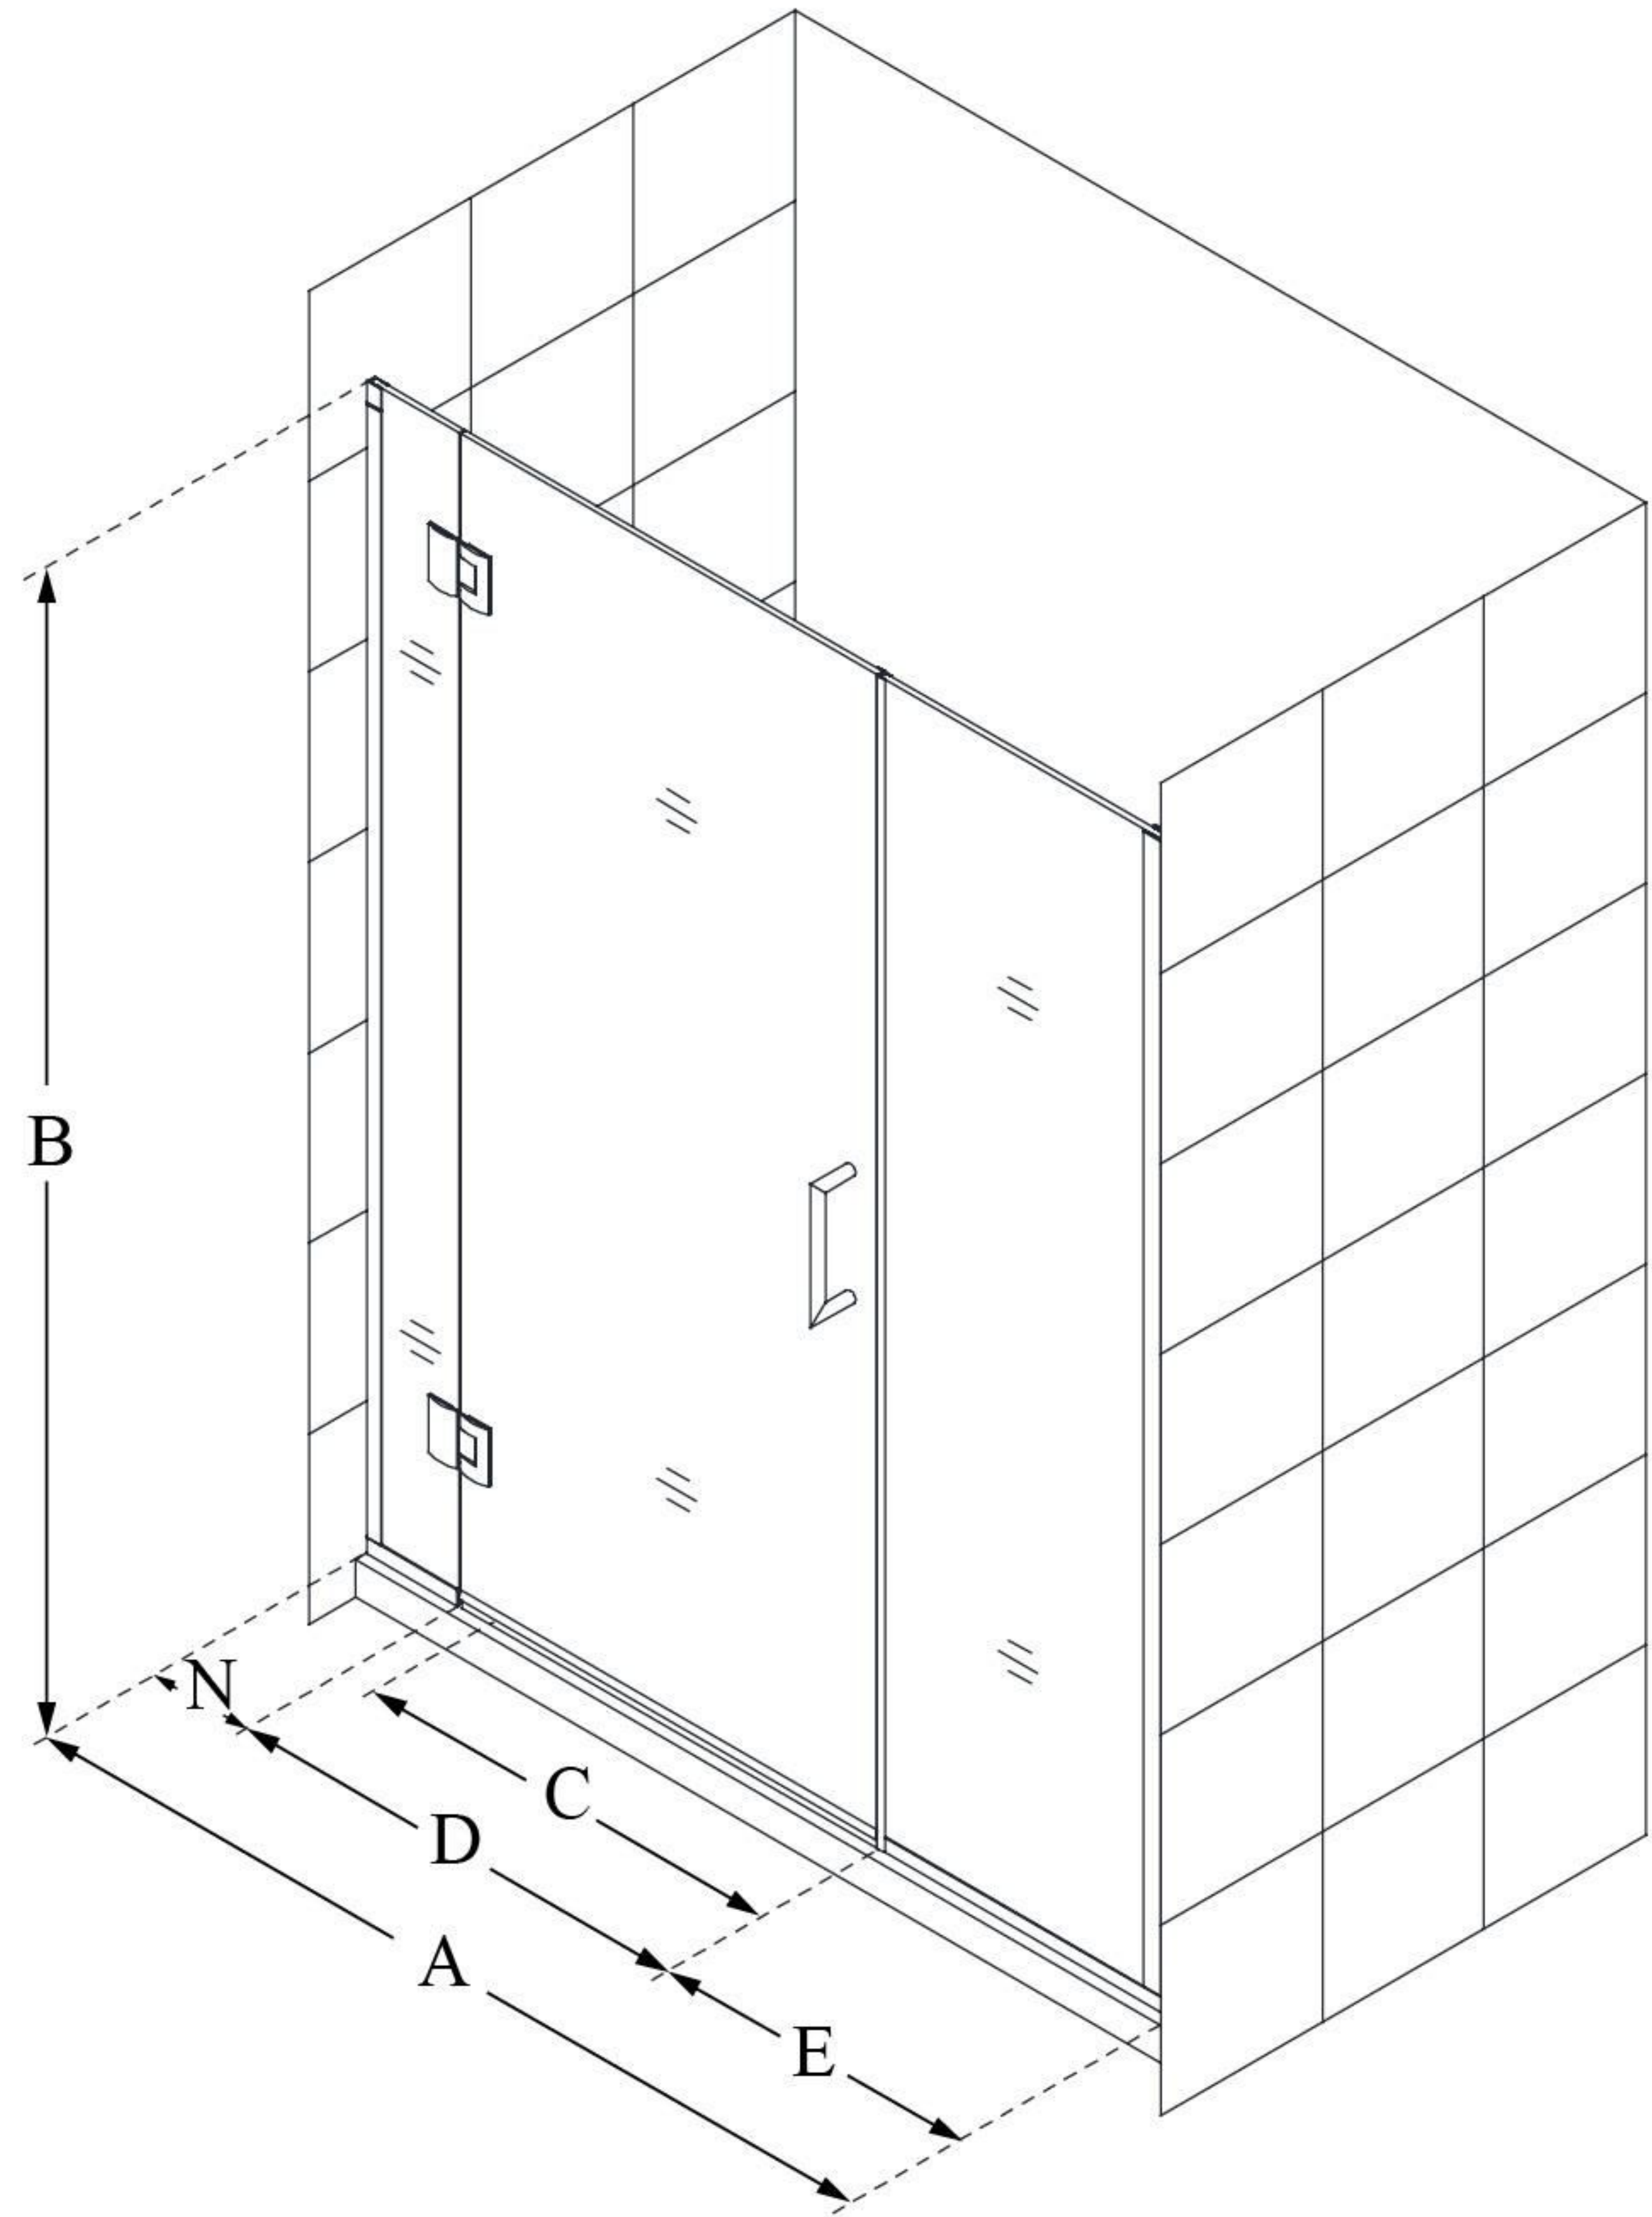

D1290672

UNIDOOR-X

DreamLine Unidoor-X 41-41 1/2" W
x 72" H Frameless Hinged Shower
Door, Clear Glass

SWING DOOR

CONFIGURATION DIMENSIONS:

A: 41 - 41 1/2"

MODEL WIDTH

B: 72"

MODEL HEIGHT

C: 28"

ACCESS WIDTH

D: 29"

DOOR WIDTH

E: 6"

INLINE PANEL WIDTH

N: 6"

HINGE PANEL WIDTH

DreamLine reserves the right to update or modify the hardware or materials pictured without prior notice for the purpose of product improvement and customer satisfaction.