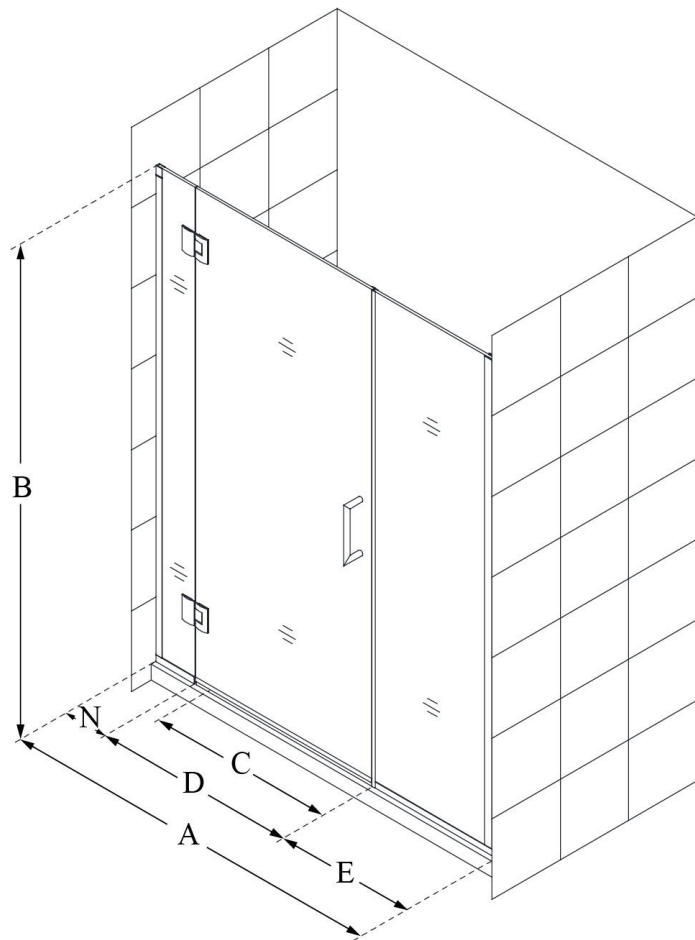

## UNIDOOR-X

DreamLine Unidoor-X 41 1/2-  
42" W x 72" H Frameless Hinged  
Shower Door, Clear Glass

**SWING DOOR**

### CONFIGURATION DIMENSIONS:

**A: 41 1/2 - 42"**

MODEL WIDTH

**B: 72"**

MODEL HEIGHT

**C: 28"**

ACCESS WIDTH

**D: 29"**

DOOR WIDTH

**E: 6 1/2"**

INLINE PANEL WIDTH

**N: 6"**

HINGE PANEL WIDTH

DreamLine reserves the right to update or modify the hardware or materials pictured without prior notice for the purpose of product improvement and customer satisfaction.