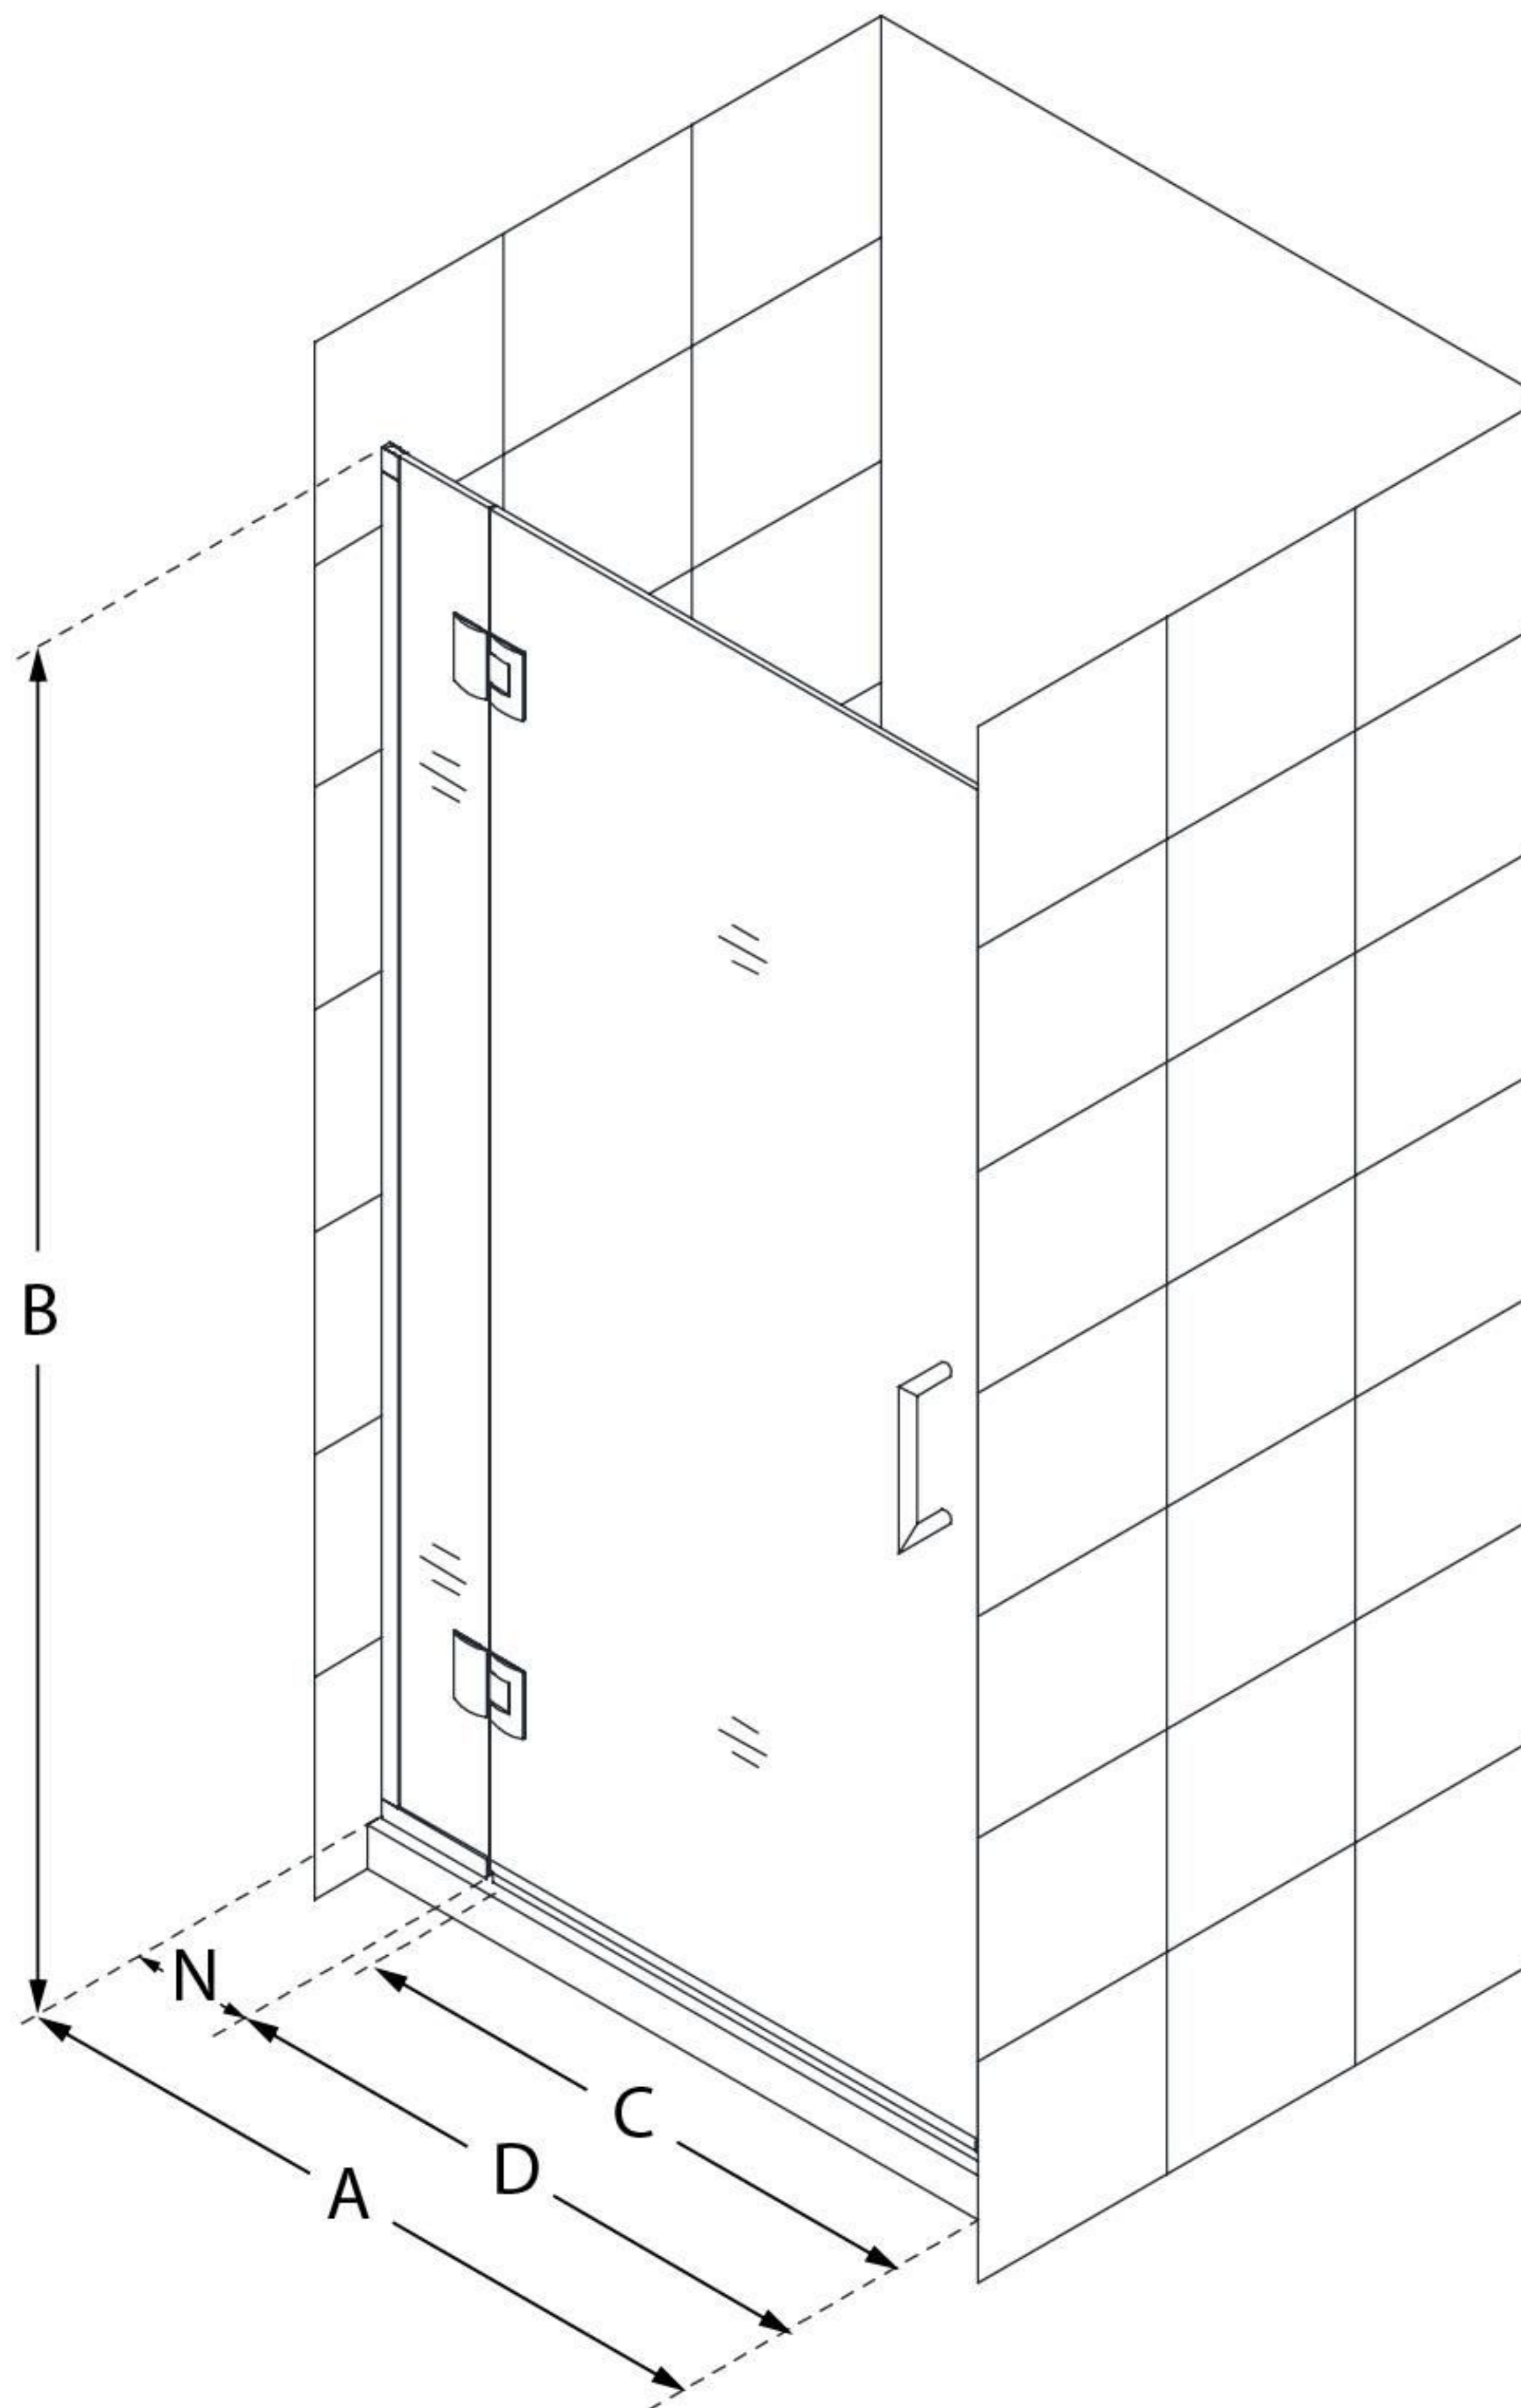

D12872

UNIDOOR-X

DreamLine Unidoor-X 34" W x 72"
H Frameless Hinged Shower Door,
Clear Glass

SWING DOOR

CONFIGURATION DIMENSIONS:

A: 34"

MODEL WIDTH

B: 72"

MODEL HEIGHT

C: 27"

ACCESS WIDTH

D: 28"

DOOR WIDTH

N: 6"

HINGE PANEL WIDTH

DreamLine reserves the right to update or modify the hardware or materials pictured without prior notice for the purpose of product improvement and customer satisfaction.