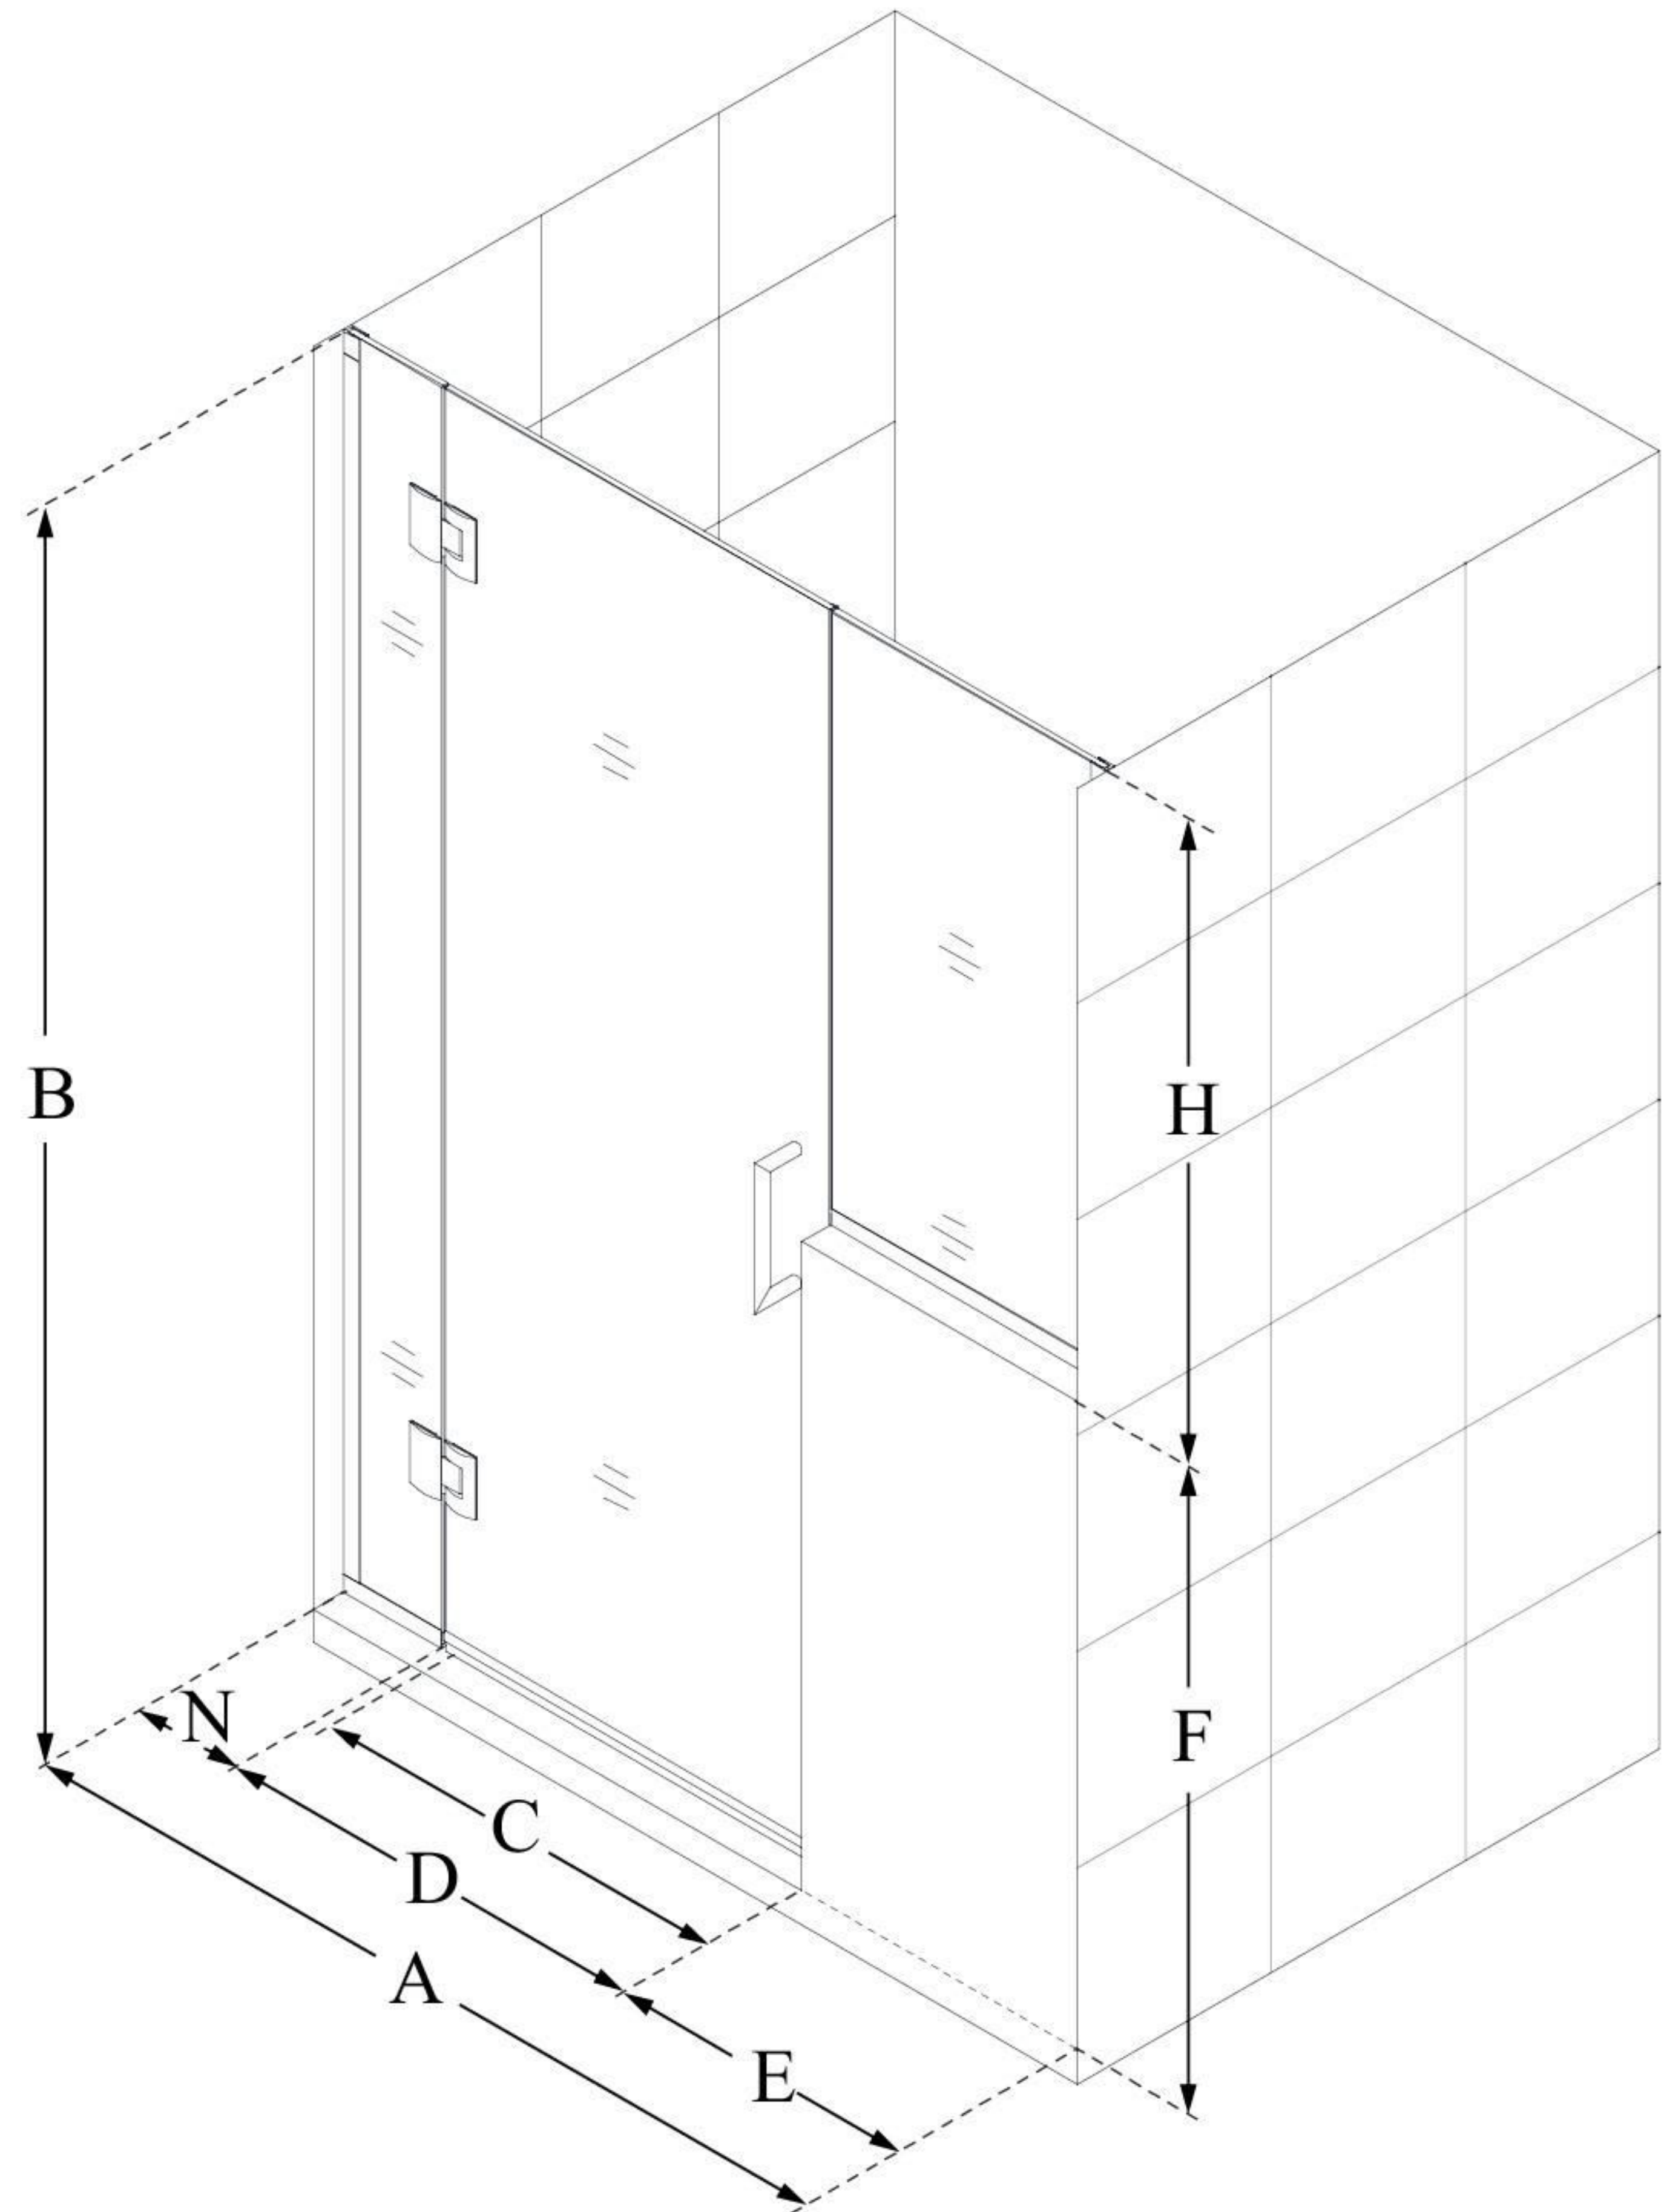

D1283636

UNIDOOR-X

DreamLine Unidoor-X 70-70
1/2" W x 72" H Frameless Hinged
Shower Door, Clear Glass

SWING DOOR

CONFIGURATION DIMENSIONS:

A: 70 - 70 1/2"

MODEL WIDTH

B: 72"

MODEL HEIGHT

C: 27"

ACCESS WIDTH

D: 28"

DOOR WIDTH

E: 36"

INLINE BUTTRESS PANEL WIDTH

F: 36"

BUTTRESS WALL HEIGHT

H: 36"

BUTTRESS GLASS HEIGHT

N: 6"

HINGE PANEL WIDTH

DreamLine reserves the right to update or modify the hardware or materials pictured without prior notice for the purpose of product improvement and customer satisfaction.