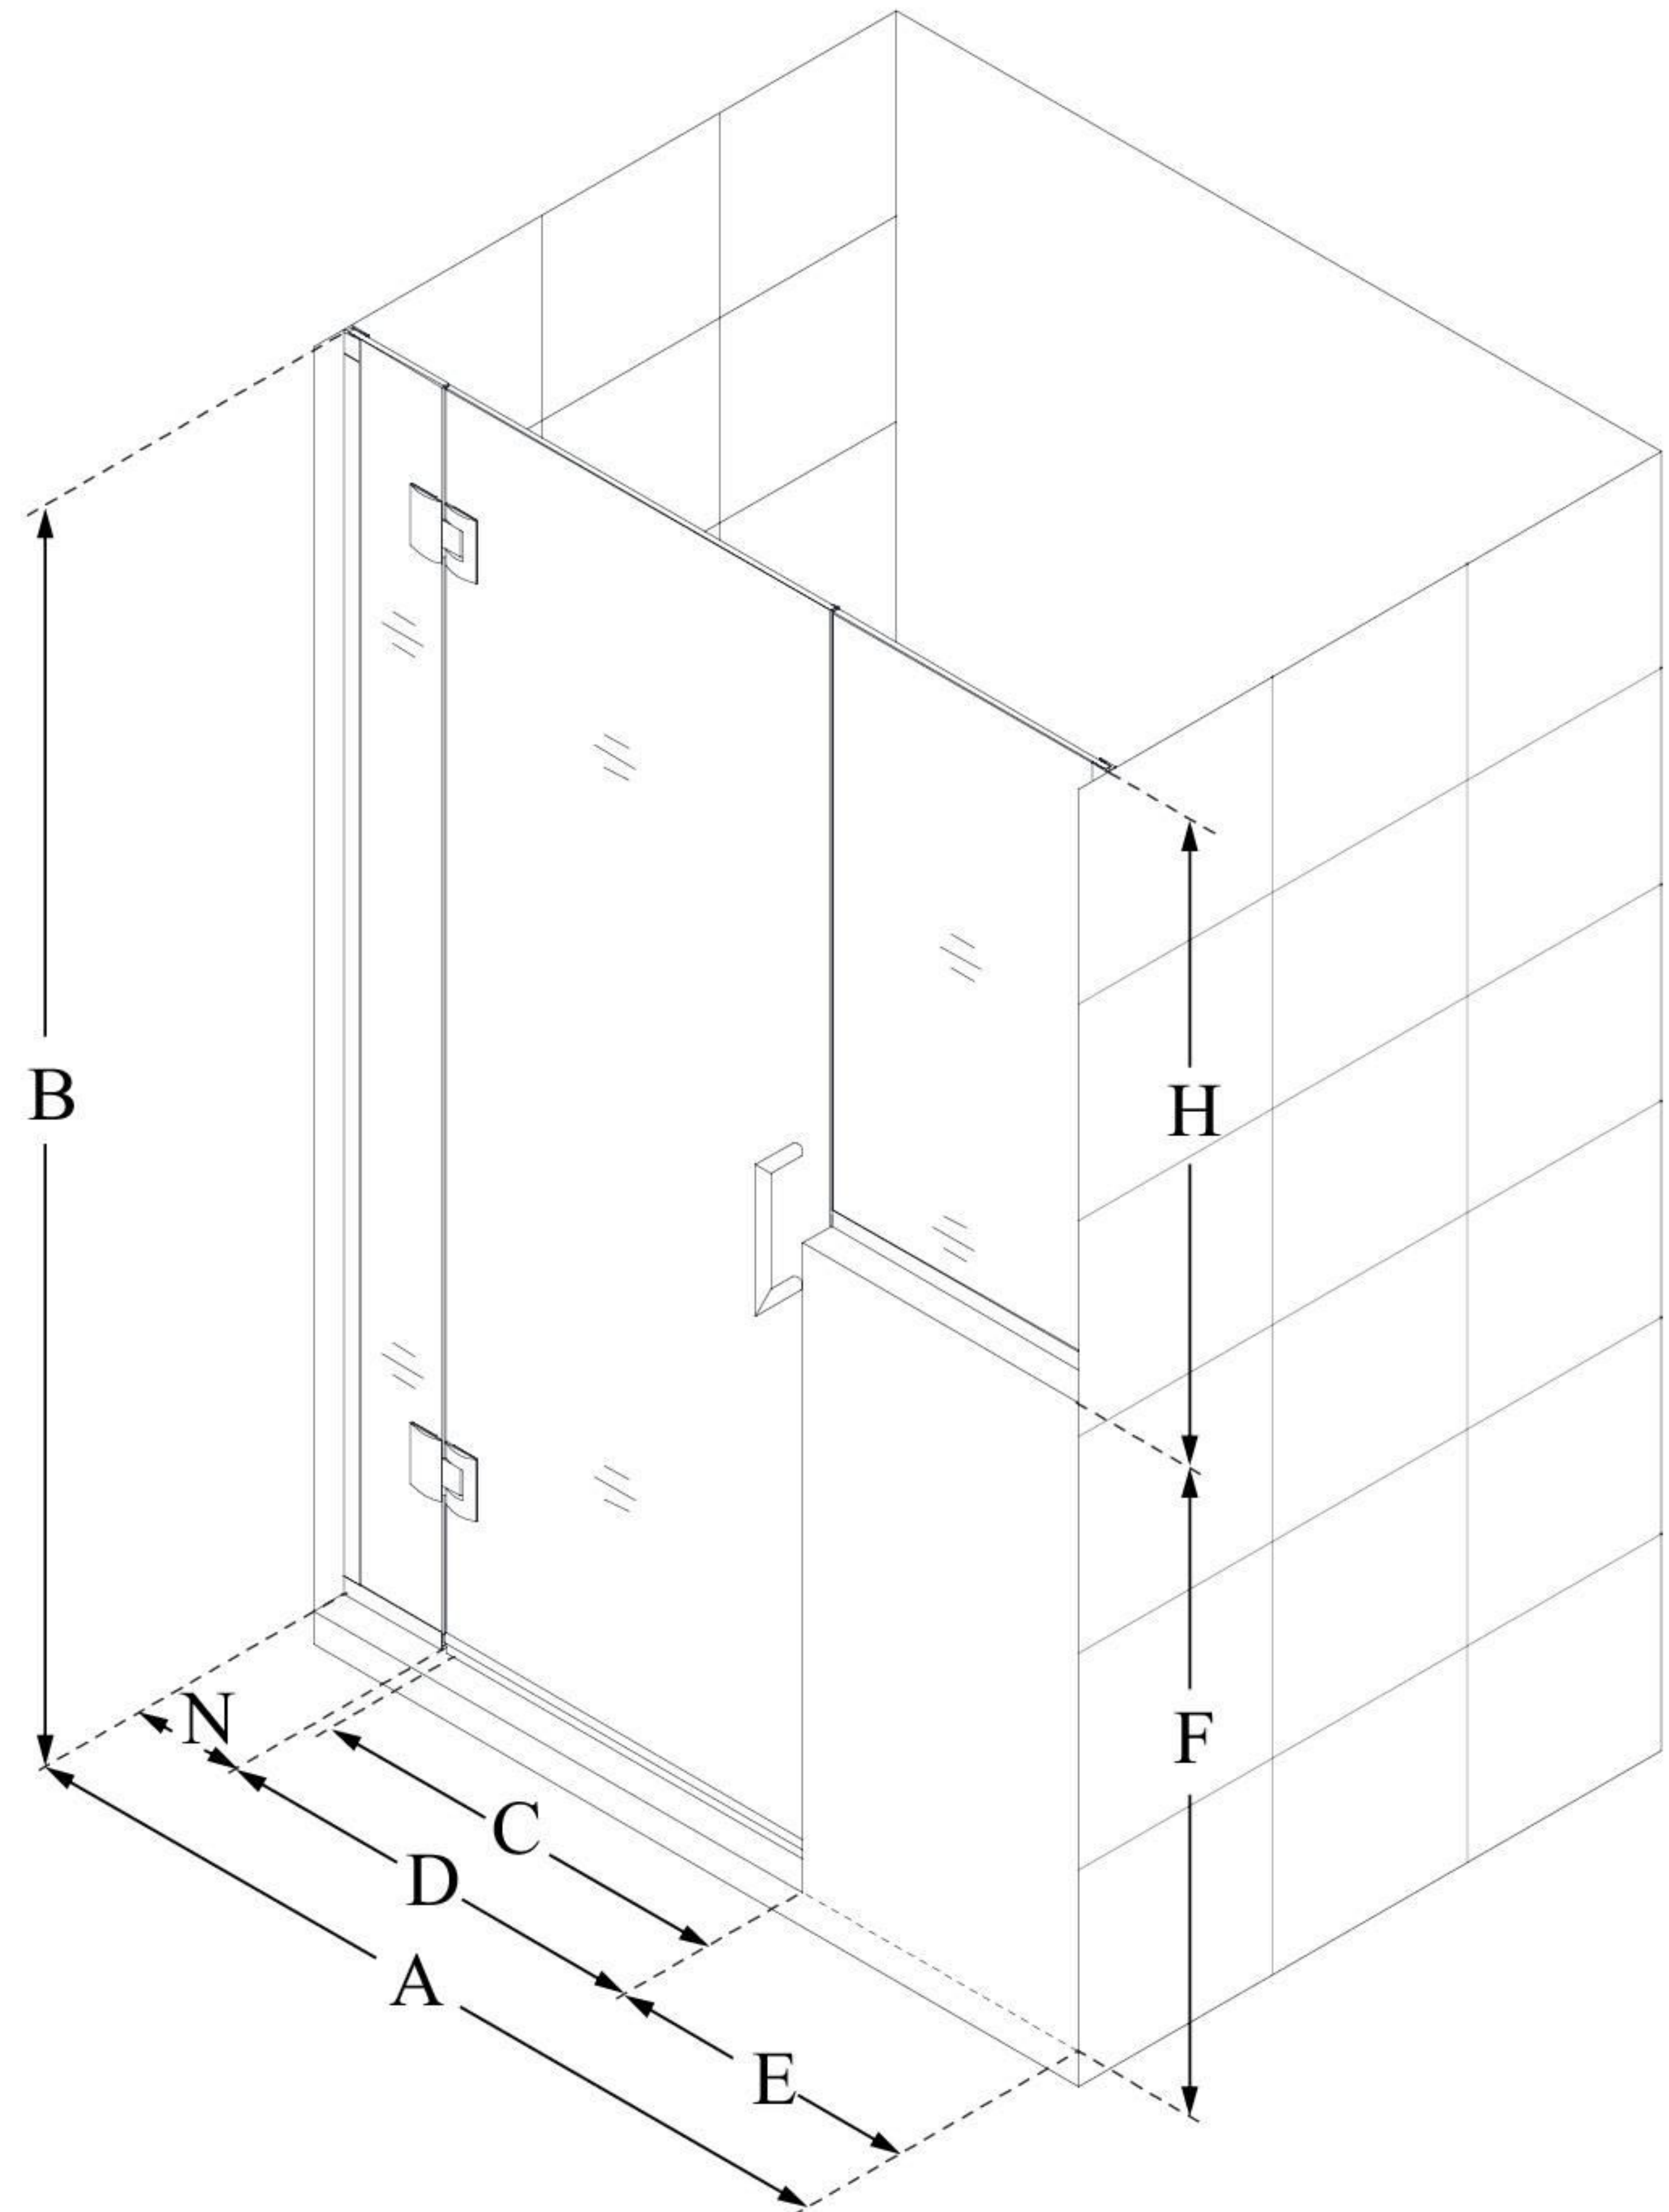

D1283634

UNIDOOR-X

DreamLine Unidoor-X 70-70
1/2" W x 72" H Frameless Hinged
Shower Door, Clear Glass

SWING DOOR

CONFIGURATION DIMENSIONS:

A: 70 - 70 1/2"

MODEL WIDTH

B: 72"

MODEL HEIGHT

C: 27"

ACCESS WIDTH

D: 28"

DOOR WIDTH

E: 36"

INLINE BUTTRESS PANEL WIDTH

F: 38"

BUTTRESS WALL HEIGHT

H: 34"

BUTTRESS GLASS HEIGHT

N: 6"

HINGE PANEL WIDTH

DreamLine reserves the right to update or modify the hardware or materials pictured without prior notice for the purpose of product improvement and customer satisfaction.