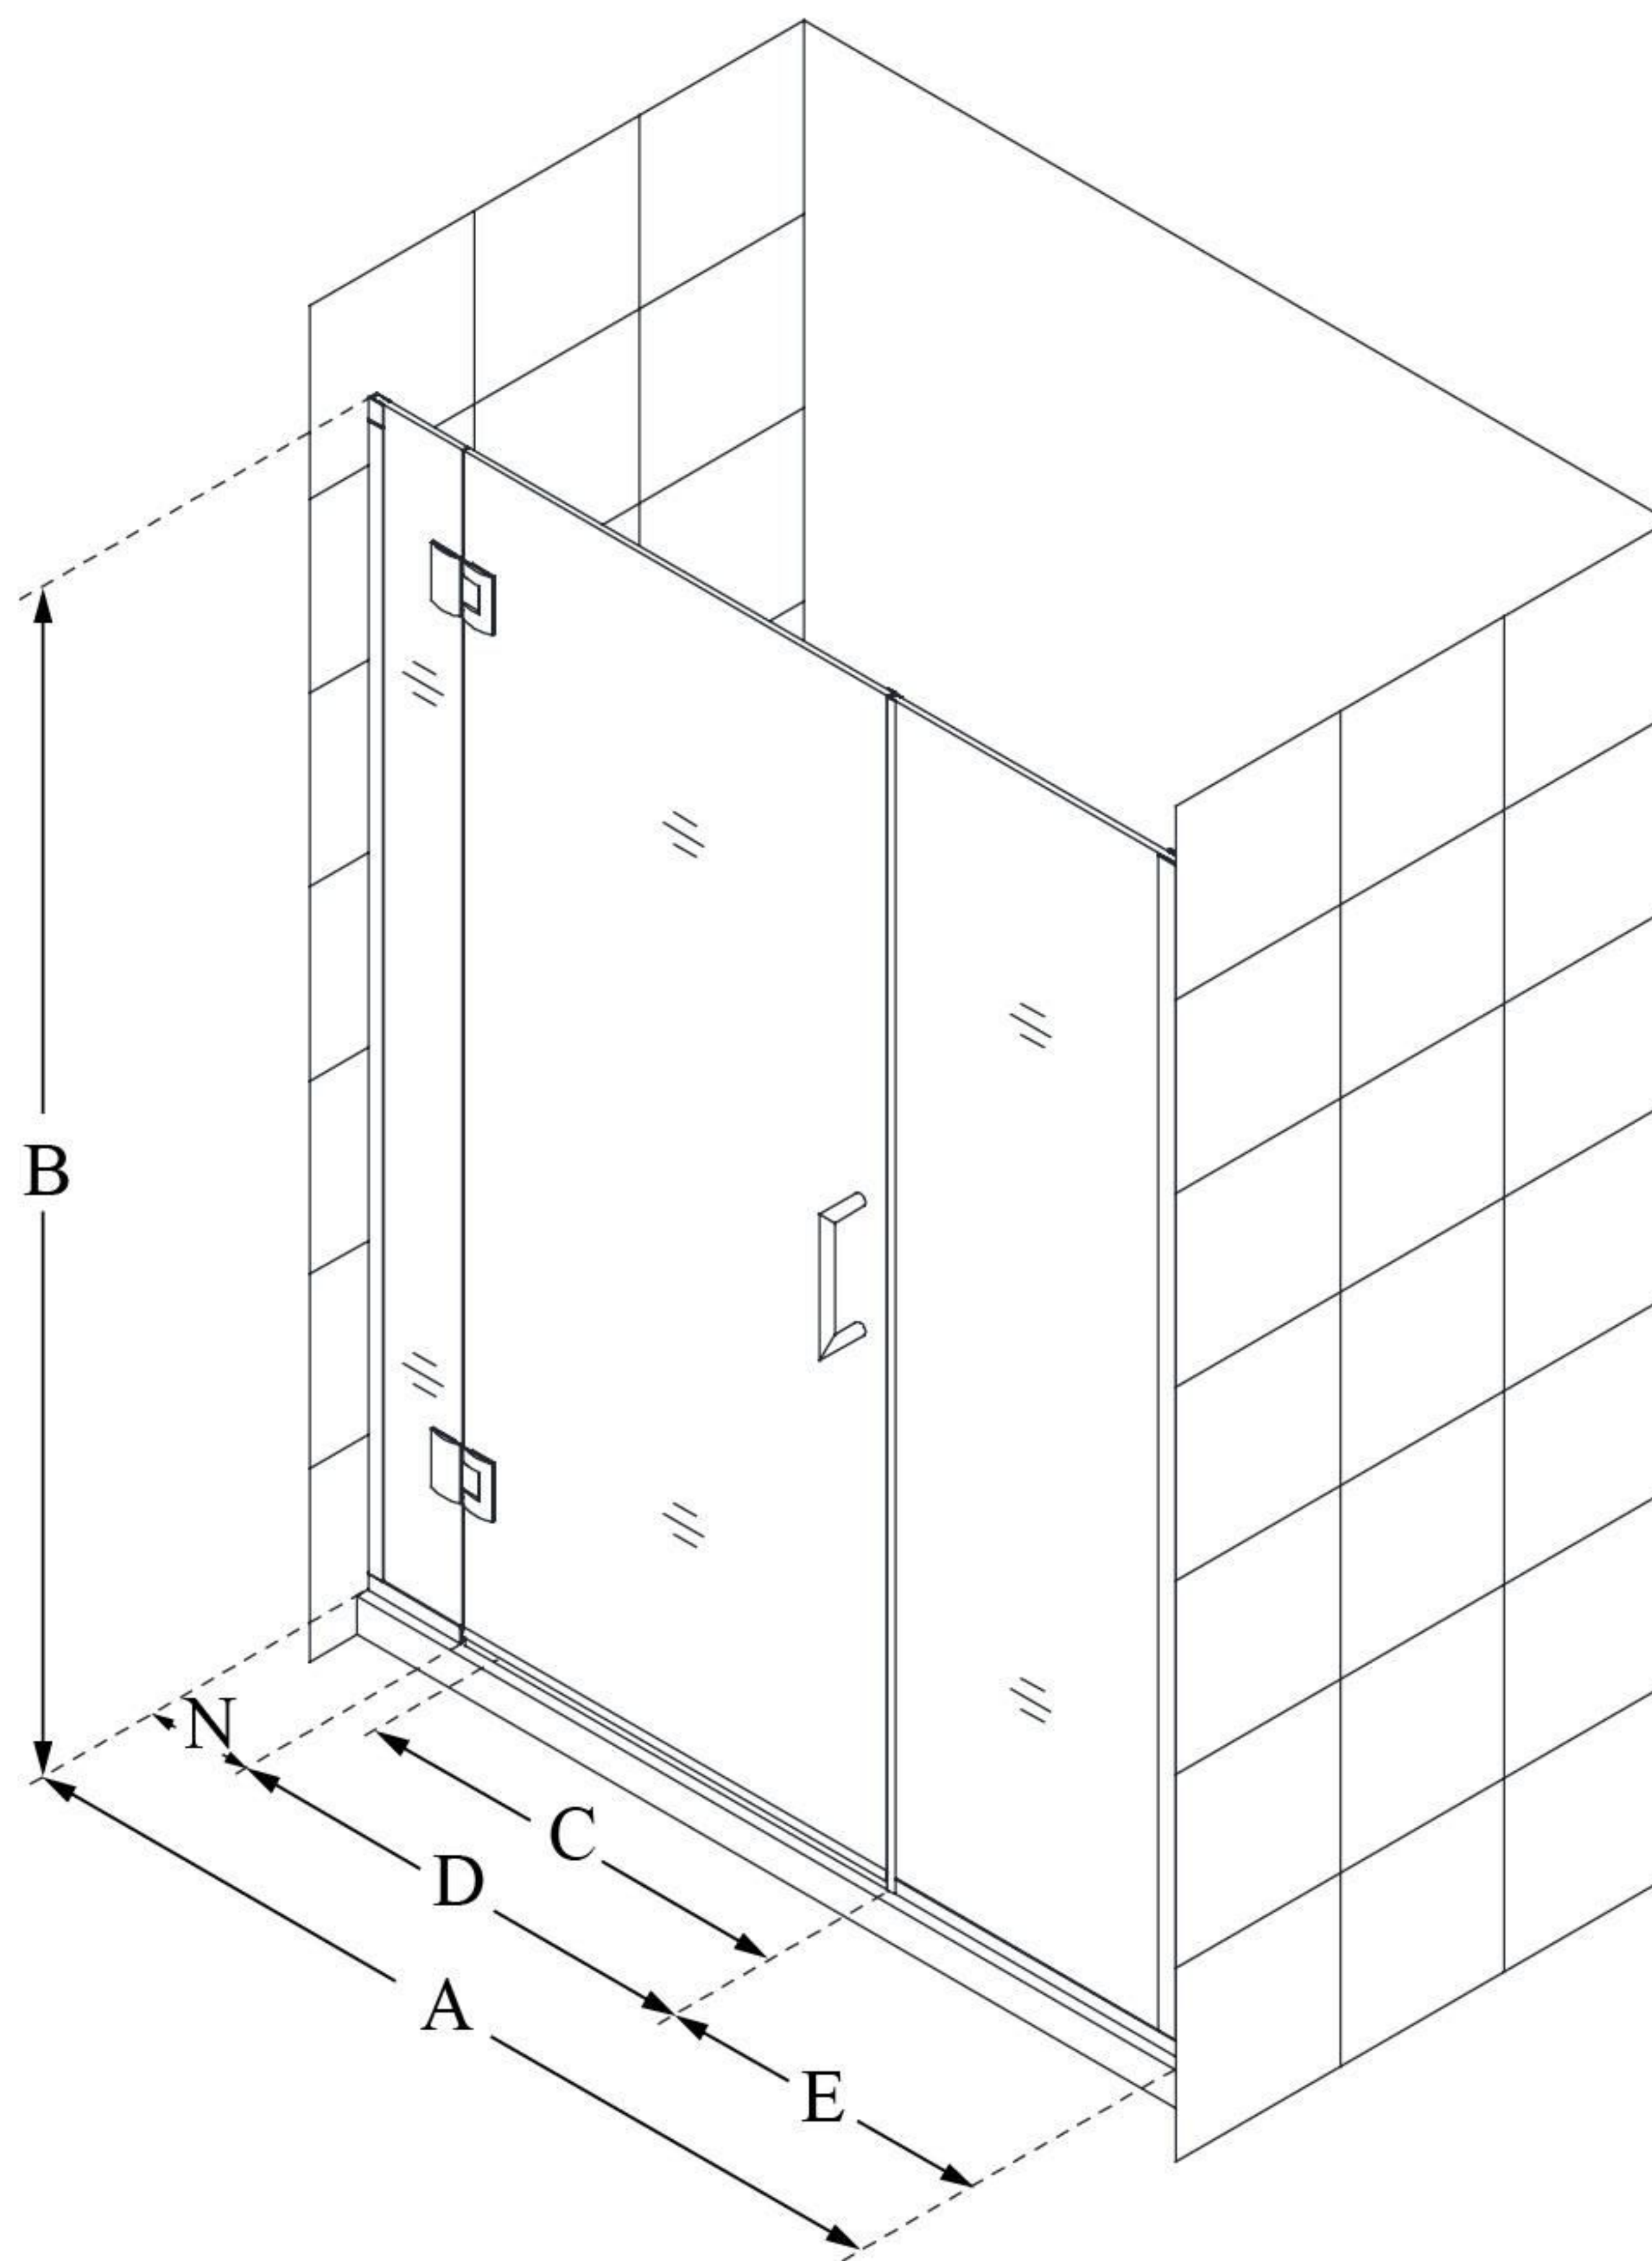

D1283072

UNIDOOR-X

DreamLine Unidoor-X 64-64
1/2" W x 72" H Frameless Hinged
Shower Door, Clear Glass

SWING DOOR

CONFIGURATION DIMENSIONS:

A: 64 - 64 1/2"

MODEL WIDTH

B: 72"

MODEL HEIGHT

C: 27"

ACCESS WIDTH

D: 28"

DOOR WIDTH

E: 30"

INLINE PANEL WIDTH

N: 6"

HINGE PANEL WIDTH

DreamLine reserves the right to update or modify the hardware or materials pictured without prior notice for the purpose of product improvement and customer satisfaction.