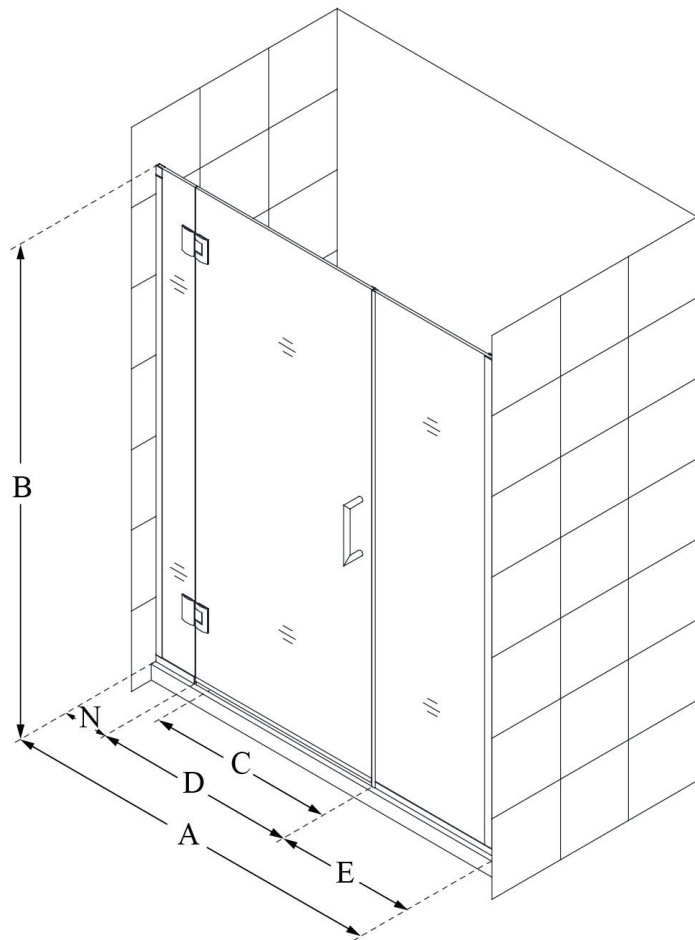

D12830572

UNIDOOR-X

DreamLine Unidoor-X 64 1/2-
65" W x 72" H Frameless Hinged
Shower Door, Clear Glass

SWING DOOR

CONFIGURATION DIMENSIONS:

A: 64 1/2 - 65"

MODEL WIDTH

B: 72"

MODEL HEIGHT

C: 27"

ACCESS WIDTH

D: 28"

DOOR WIDTH

E: 30 1/2"

INLINE PANEL WIDTH

N: 6"

HINGE PANEL WIDTH

DreamLine reserves the right to update or modify the hardware or materials pictured without prior notice for the purpose of product improvement and customer satisfaction.