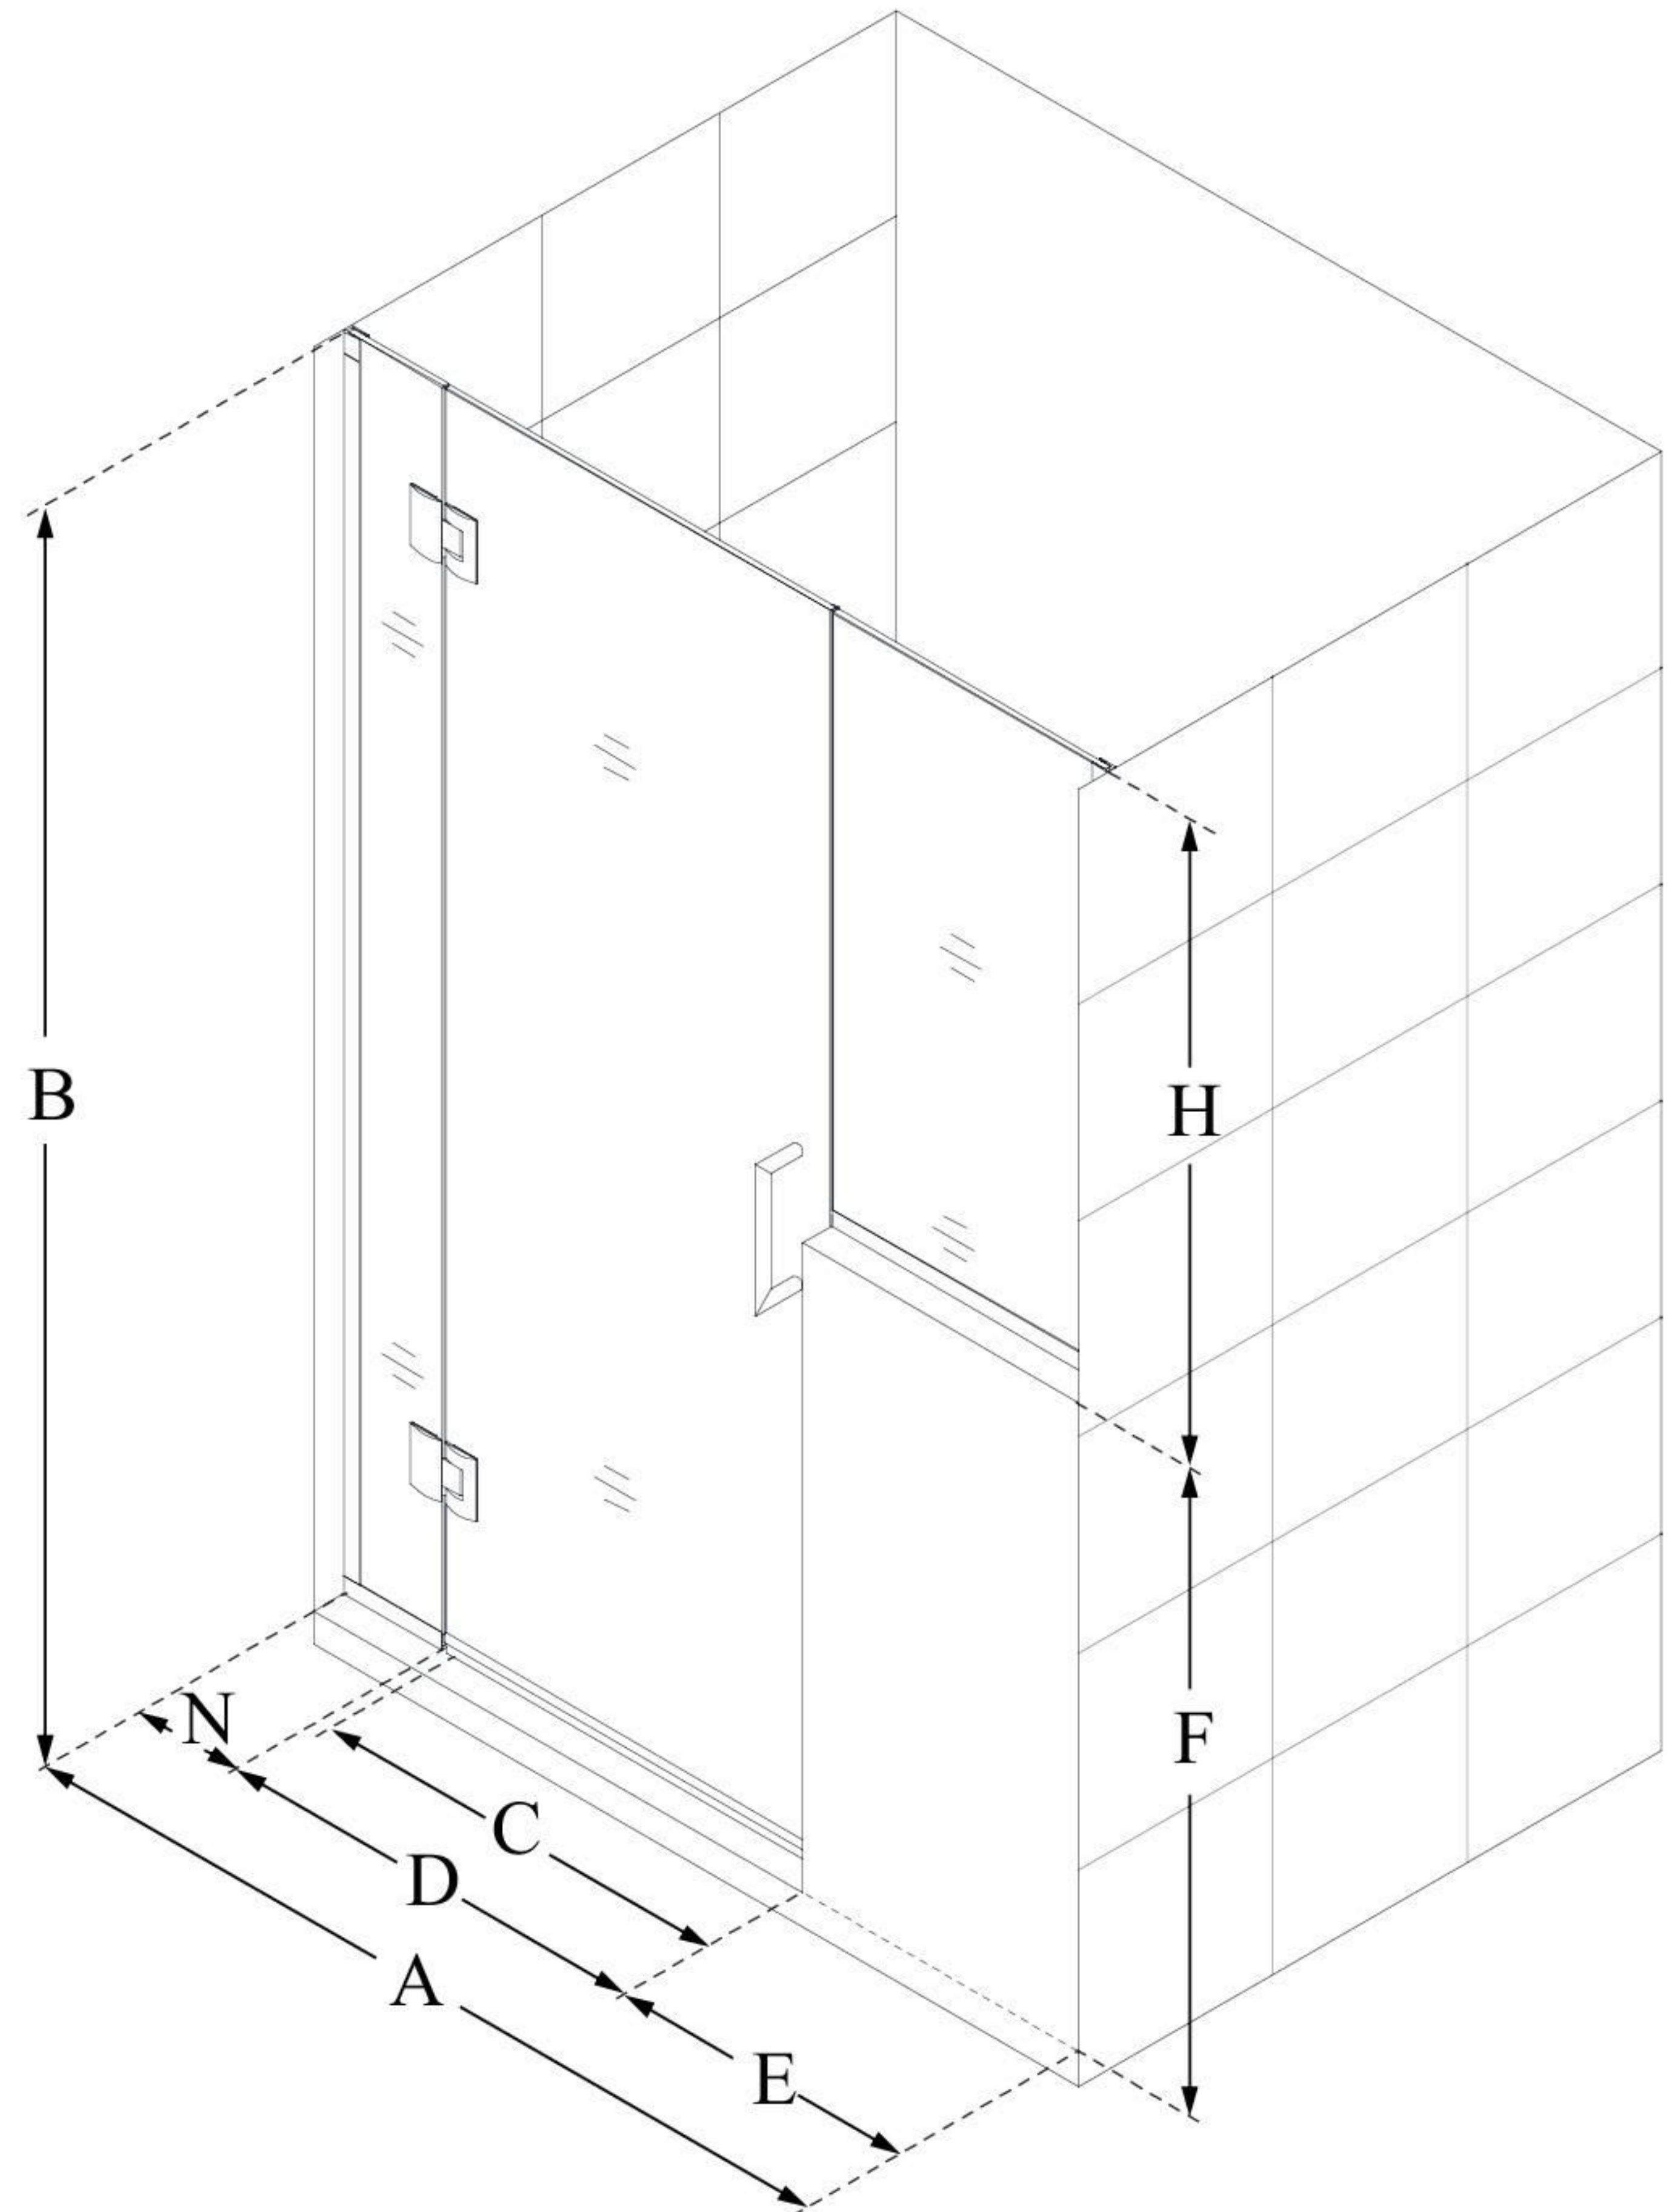

D1283036

UNIDOOR-X

DreamLine Unidoor-X 64-64
1/2" W x 72" H Frameless Hinged
Shower Door, Clear Glass

SWING DOOR

CONFIGURATION DIMENSIONS:

A: 64 - 64 1/2"

MODEL WIDTH

B: 72"

MODEL HEIGHT

C: 27"

ACCESS WIDTH

D: 28"

DOOR WIDTH

E: 30"

INLINE BUTTRESS PANEL WIDTH

F: 36"

BUTTRESS WALL HEIGHT

H: 36"

BUTTRESS GLASS HEIGHT

N: 6"

HINGE PANEL WIDTH

DreamLine reserves the right to update or modify the hardware or materials pictured without prior notice for the purpose of product improvement and customer satisfaction.