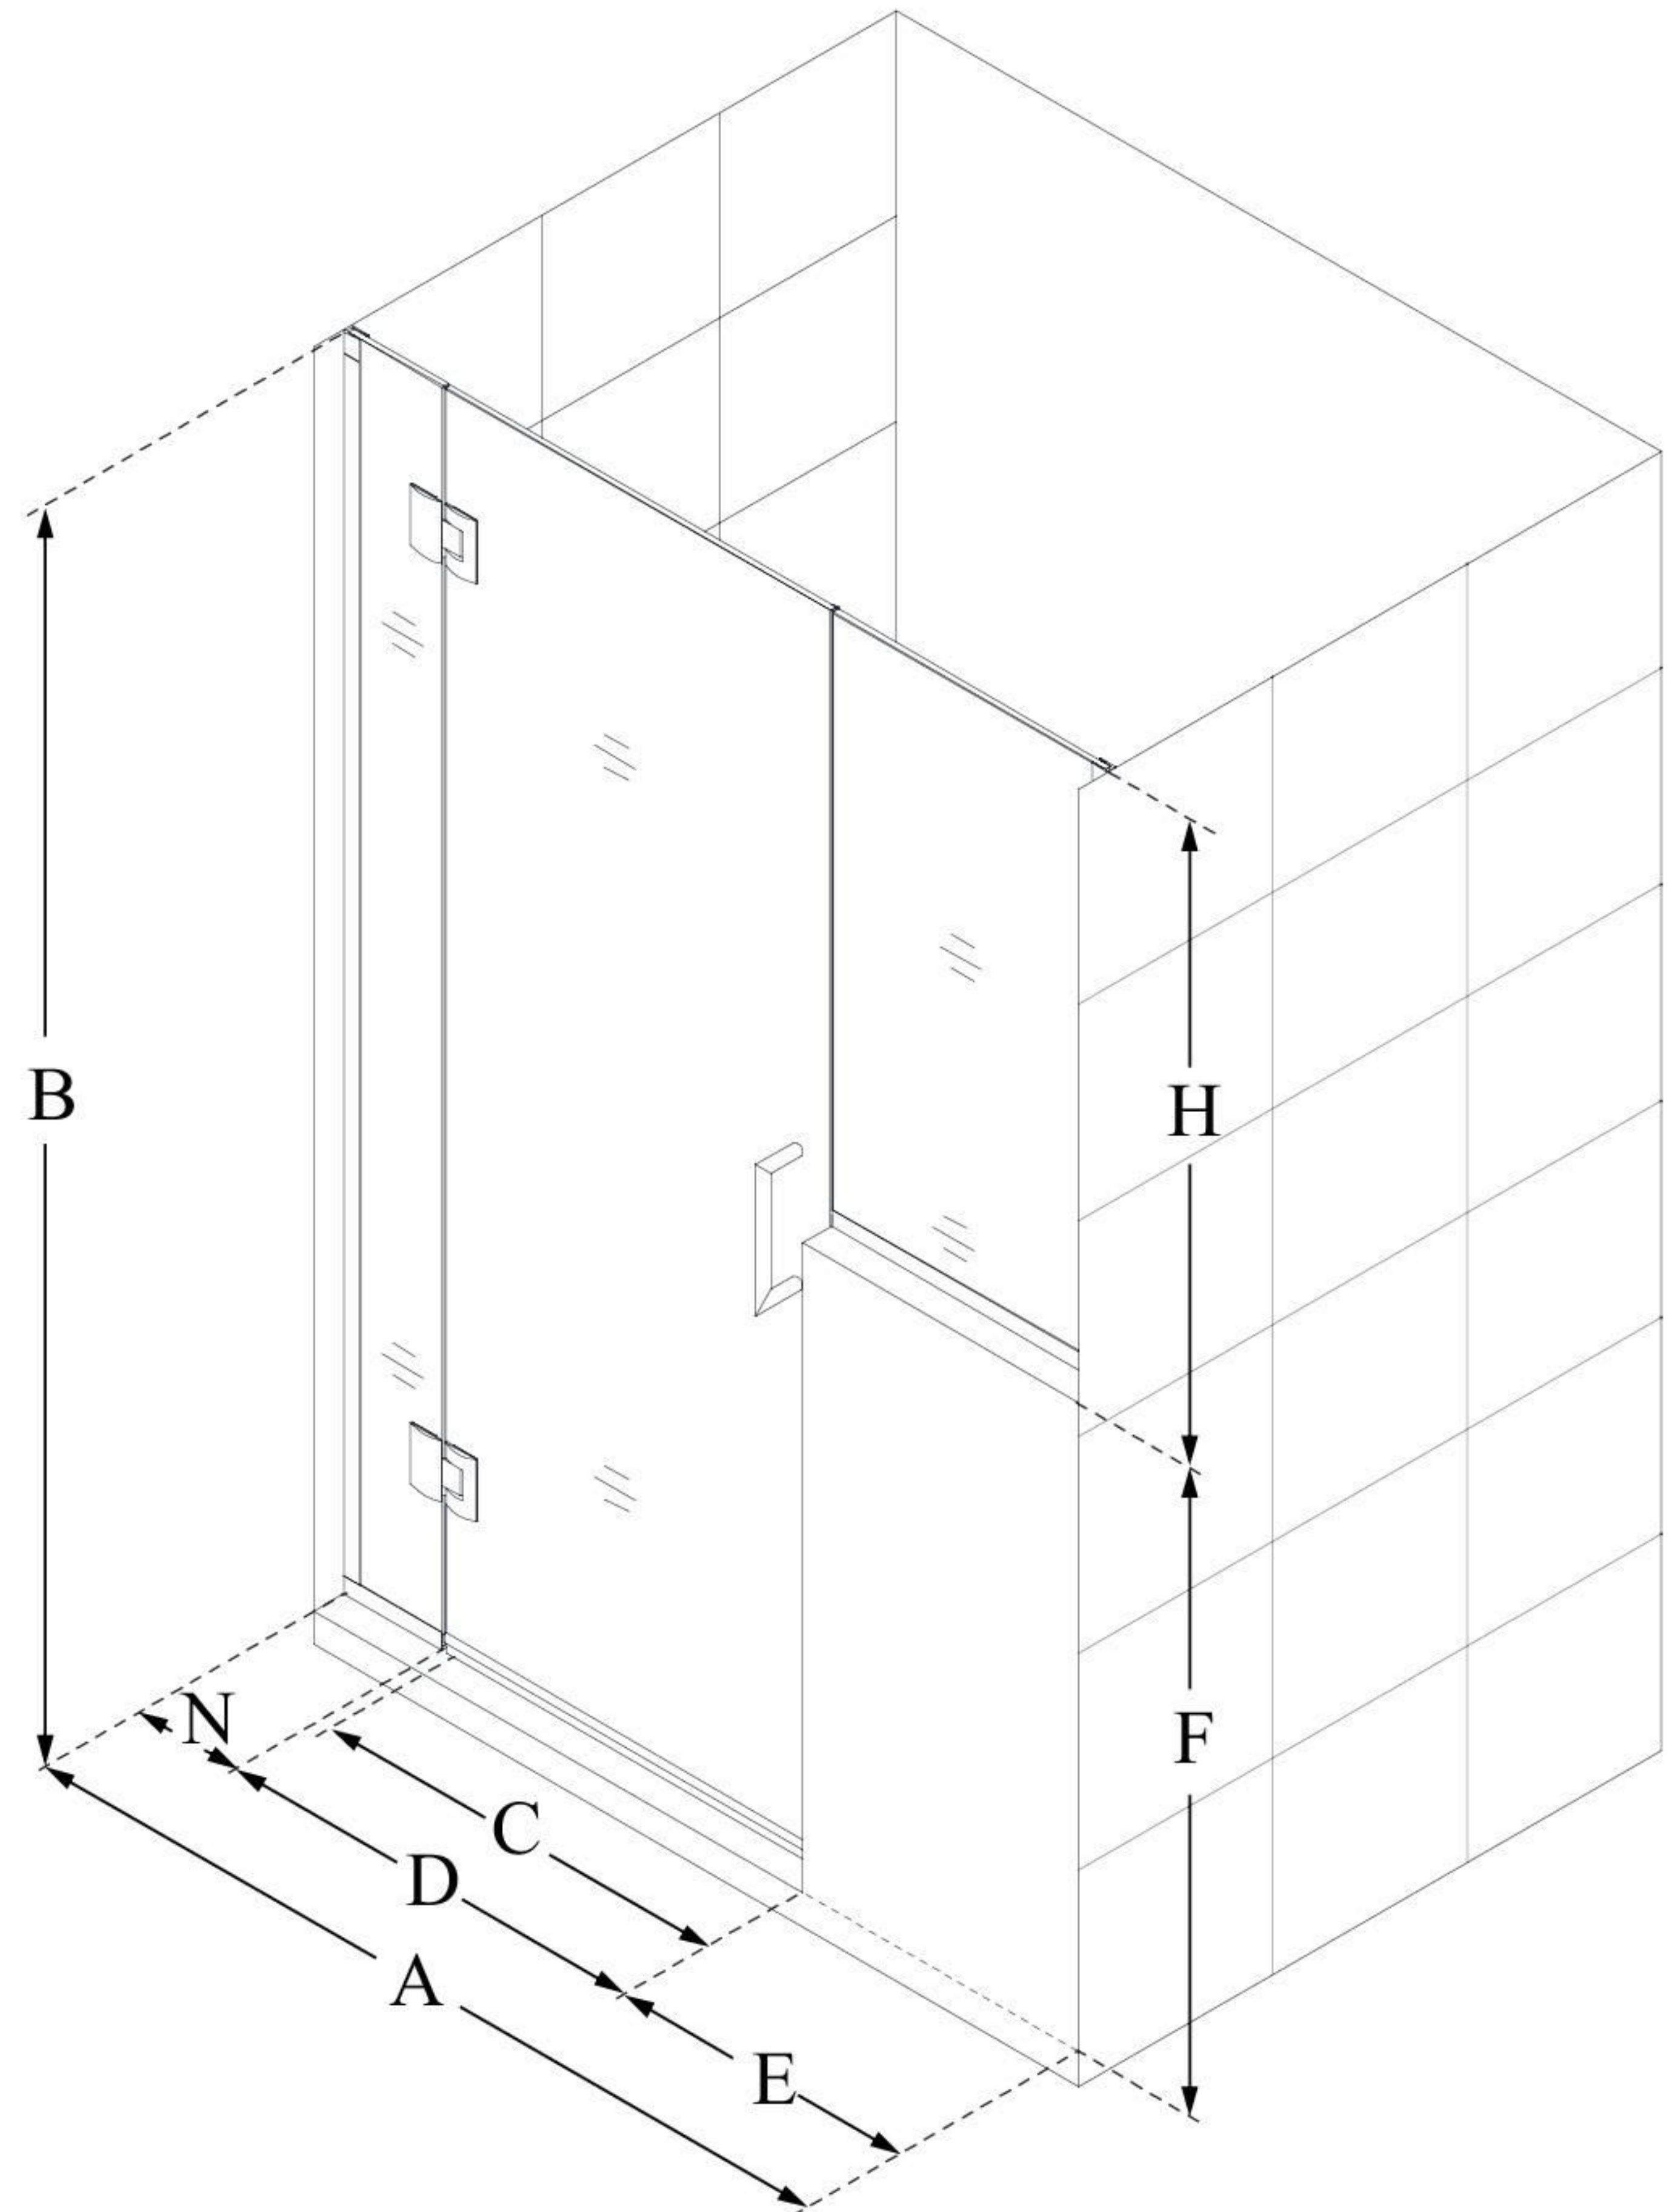

D1283034

UNIDOOR-X

DreamLine Unidoor-X 64-64
1/2" W x 72" H Frameless Hinged
Shower Door, Clear Glass

SWING DOOR

CONFIGURATION DIMENSIONS:

A: 64 - 64 1/2"

MODEL WIDTH

B: 72"

MODEL HEIGHT

C: 27"

ACCESS WIDTH

D: 28"

DOOR WIDTH

E: 30"

INLINE BUTTRESS PANEL WIDTH

F: 38"

BUTTRESS WALL HEIGHT

H: 34"

BUTTRESS GLASS HEIGHT

N: 6"

HINGE PANEL WIDTH

DreamLine reserves the right to update or modify the hardware or materials pictured without prior notice for the purpose of product improvement and customer satisfaction.