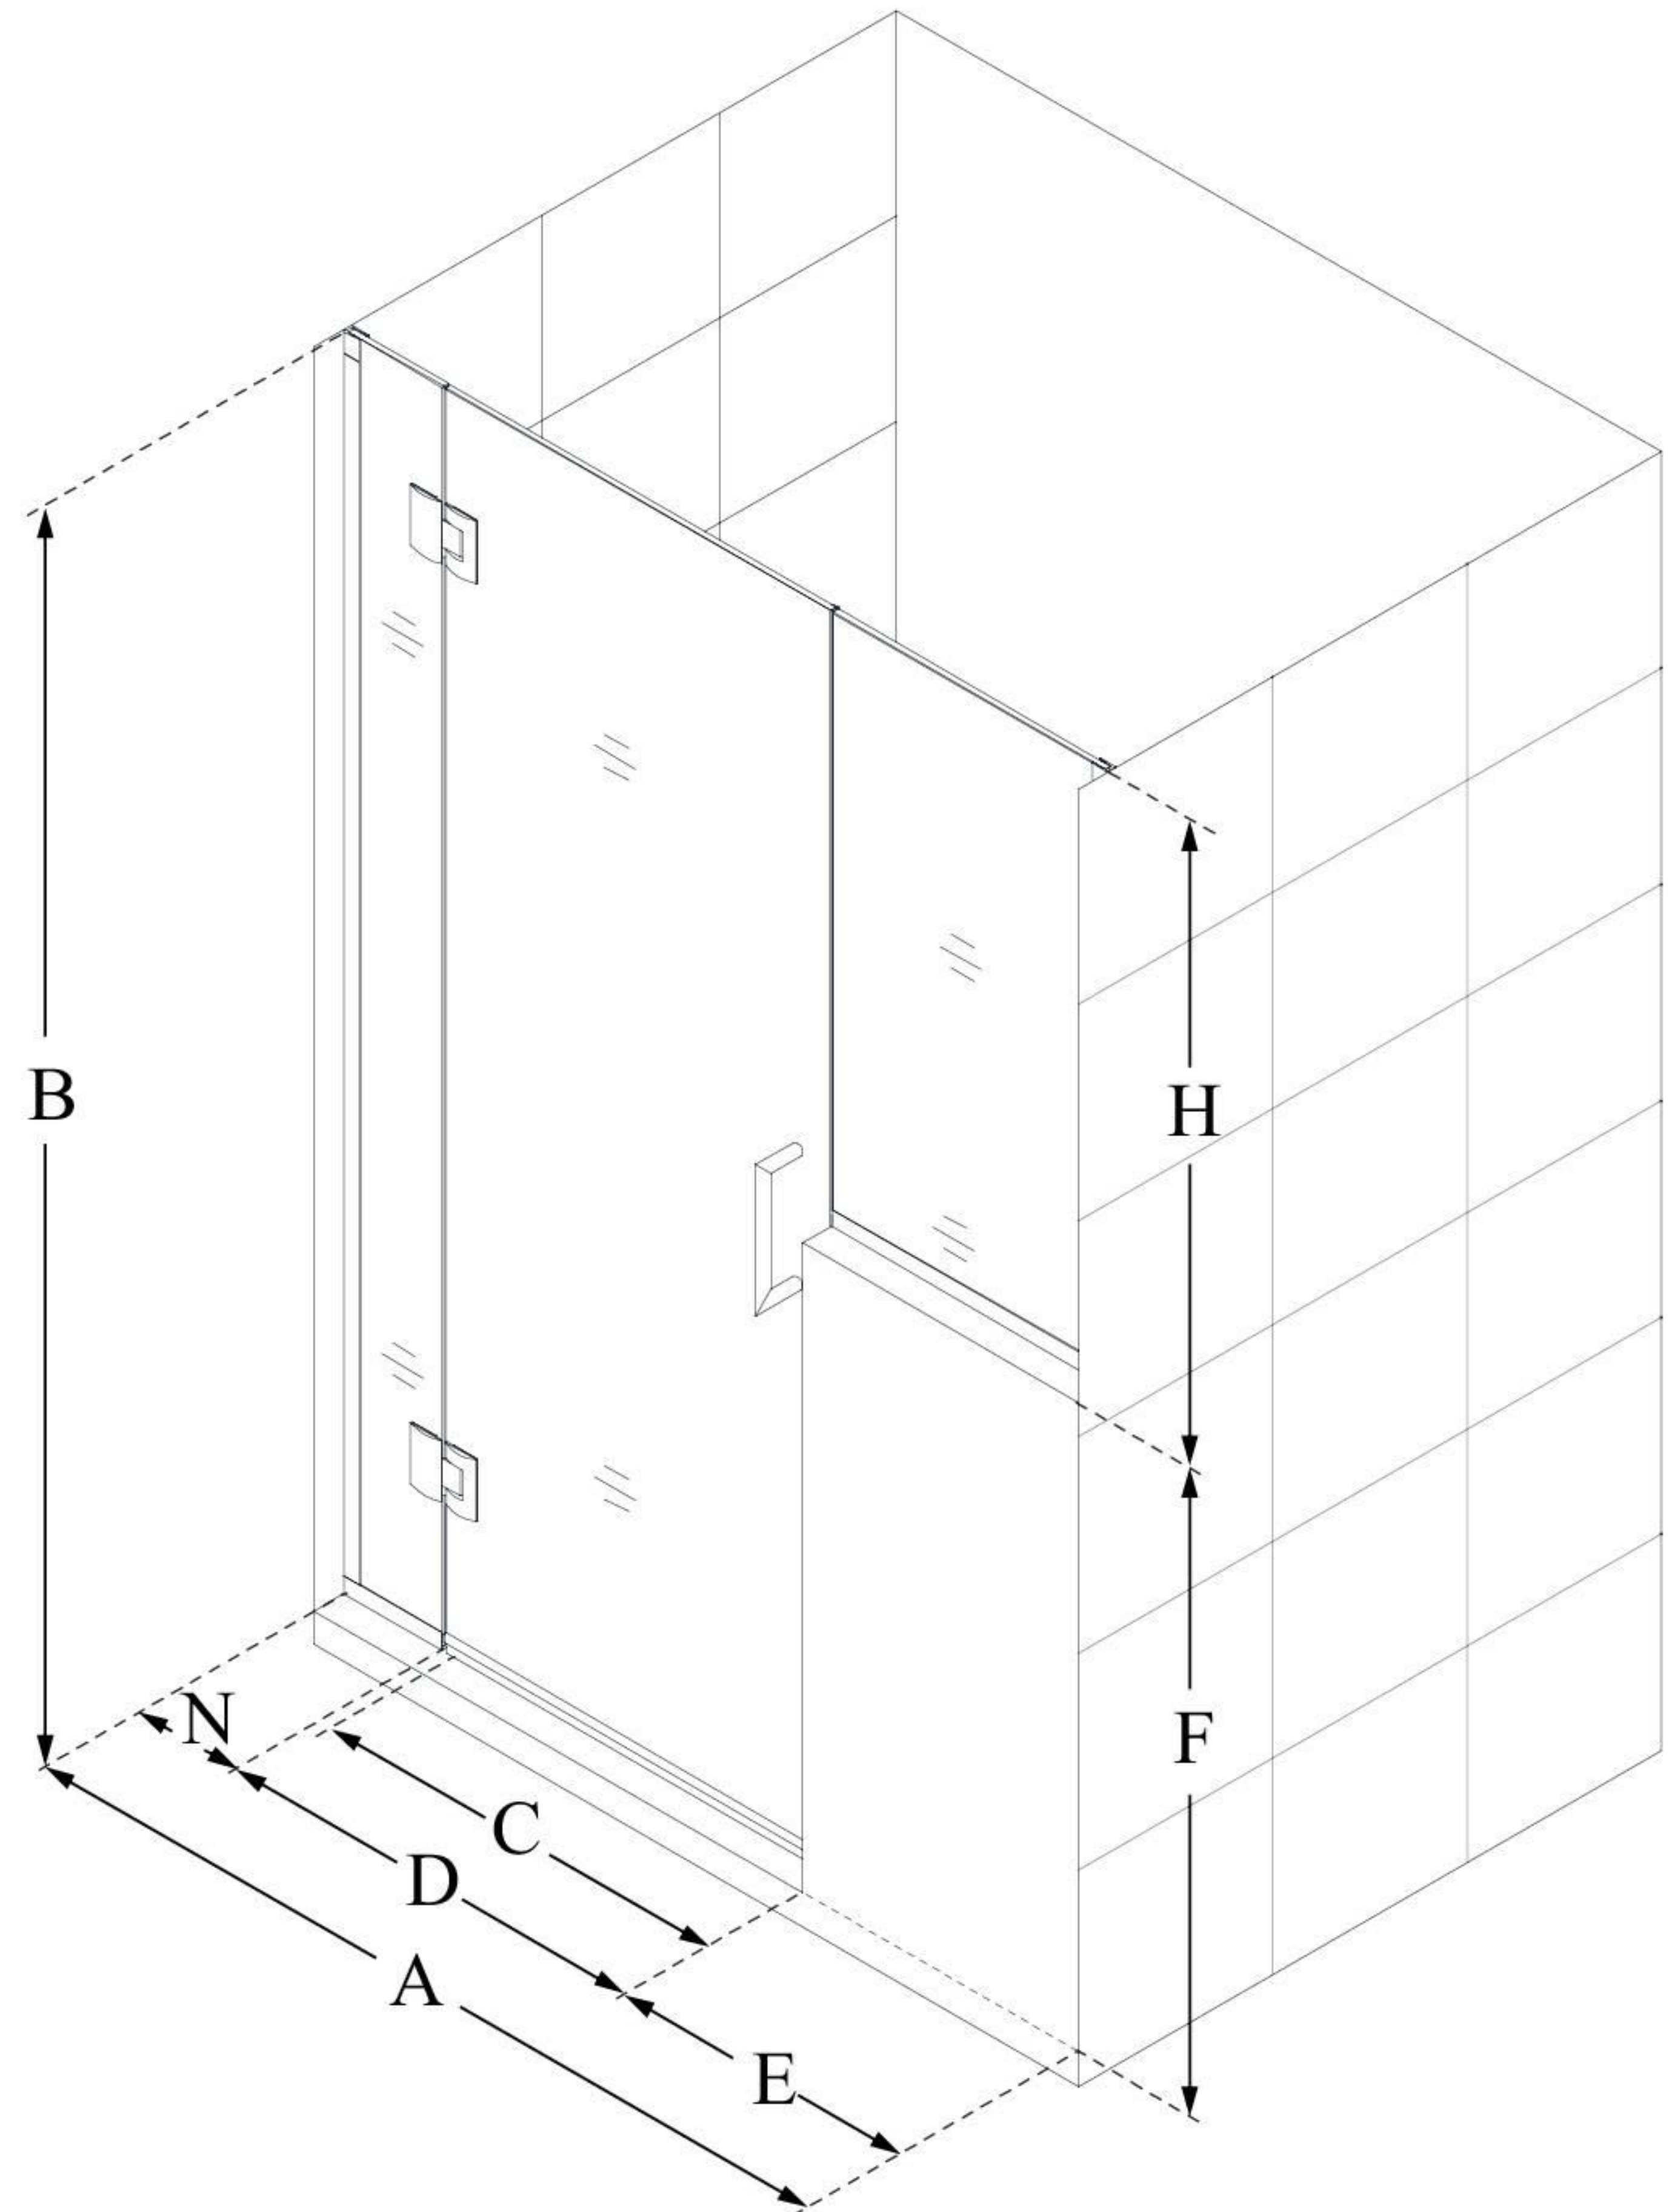

D1282436

UNIDOOR-X

DreamLine Unidoor-X 58-58
1/2" W x 72" H Frameless Hinged
Shower Door, Clear Glass

SWING DOOR

CONFIGURATION DIMENSIONS:

A: 58 - 58 1/2"

MODEL WIDTH

B: 72"

MODEL HEIGHT

C: 27"

ACCESS WIDTH

D: 28"

DOOR WIDTH

E: 24"

INLINE BUTTRESS PANEL WIDTH

F: 36"

BUTTRESS WALL HEIGHT

H: 36"

BUTTRESS GLASS HEIGHT

N: 6"

HINGE PANEL WIDTH

DreamLine reserves the right to update or modify the hardware or materials pictured without prior notice for the purpose of product improvement and customer satisfaction.