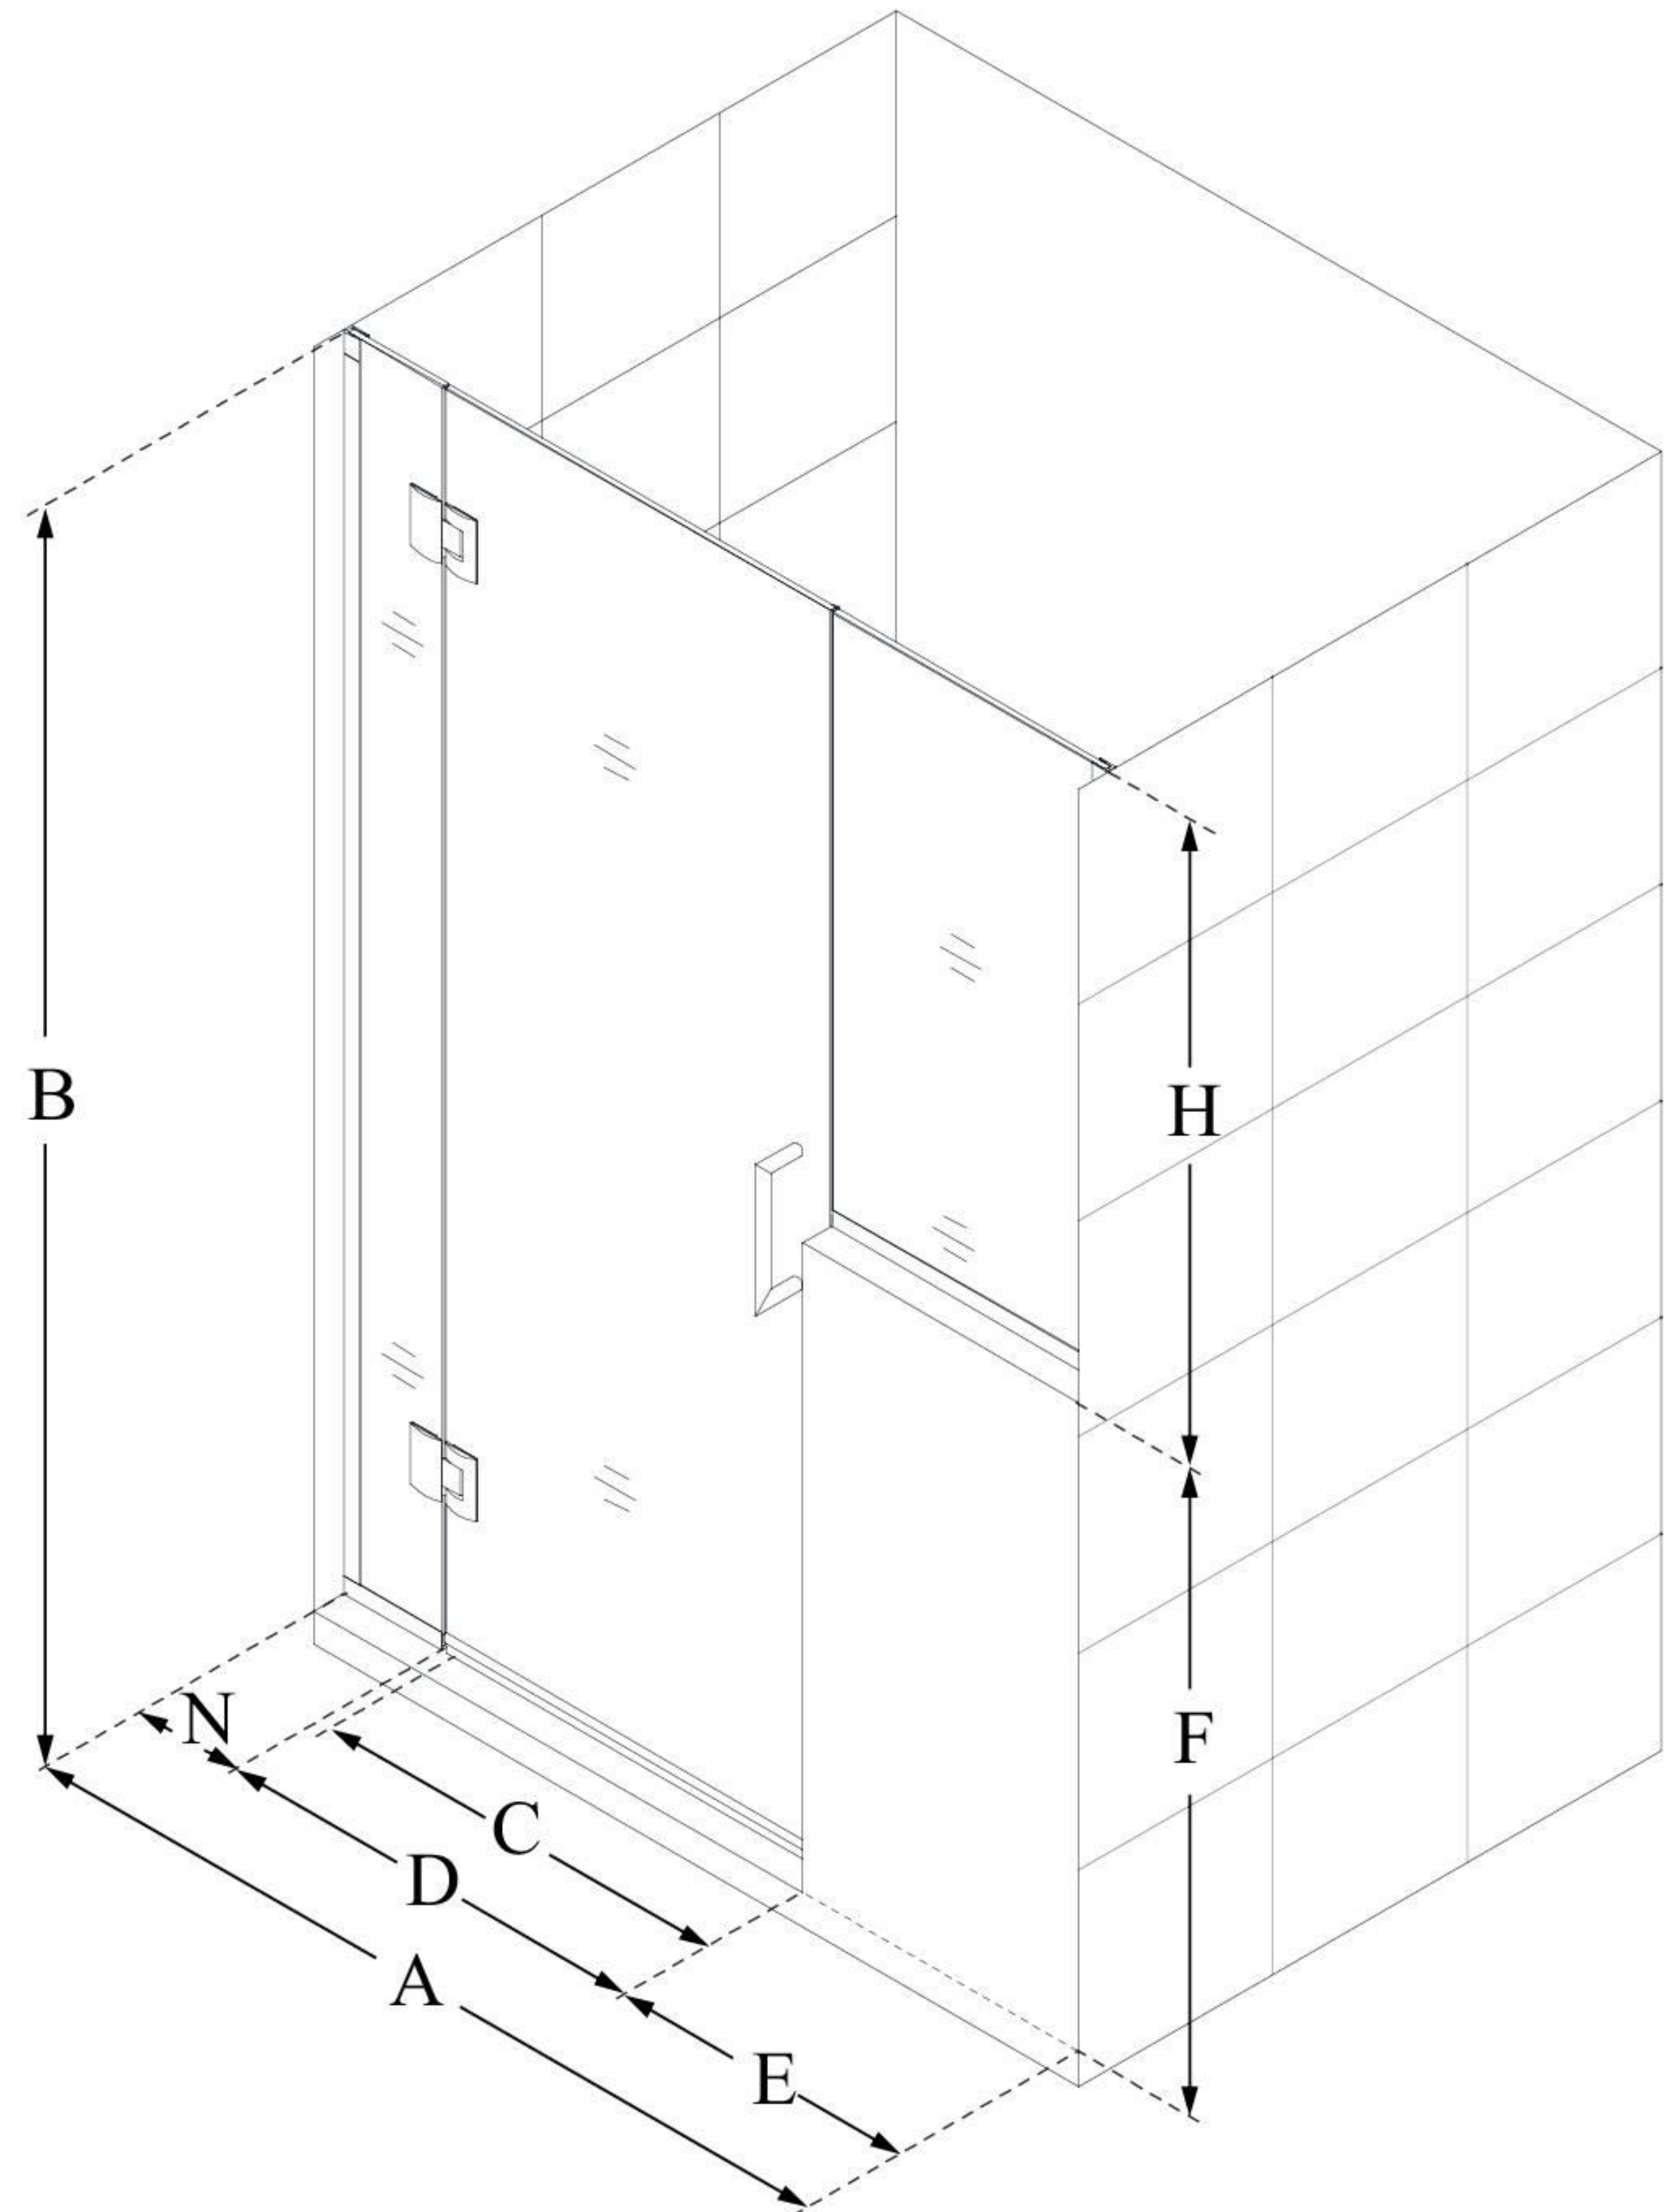

D1282434

UNIDOOR-X

DreamLine Unidoor-X 58-58
1/2" W x 72" H Frameless Hinged
Shower Door, Clear Glass

SWING DOOR

CONFIGURATION DIMENSIONS:

A: 58 - 58 1/2"

MODEL WIDTH

B: 72"

MODEL HEIGHT

C: 27"

ACCESS WIDTH

D: 28"

DOOR WIDTH

E: 24"

INLINE BUTTRESS PANEL WIDTH

F: 38"

BUTTRESS WALL HEIGHT

H: 34"

BUTTRESS GLASS HEIGHT

N: 6"

HINGE PANEL WIDTH

DreamLine reserves the right to update or modify the hardware or materials pictured without prior notice for the purpose of product improvement and customer satisfaction.