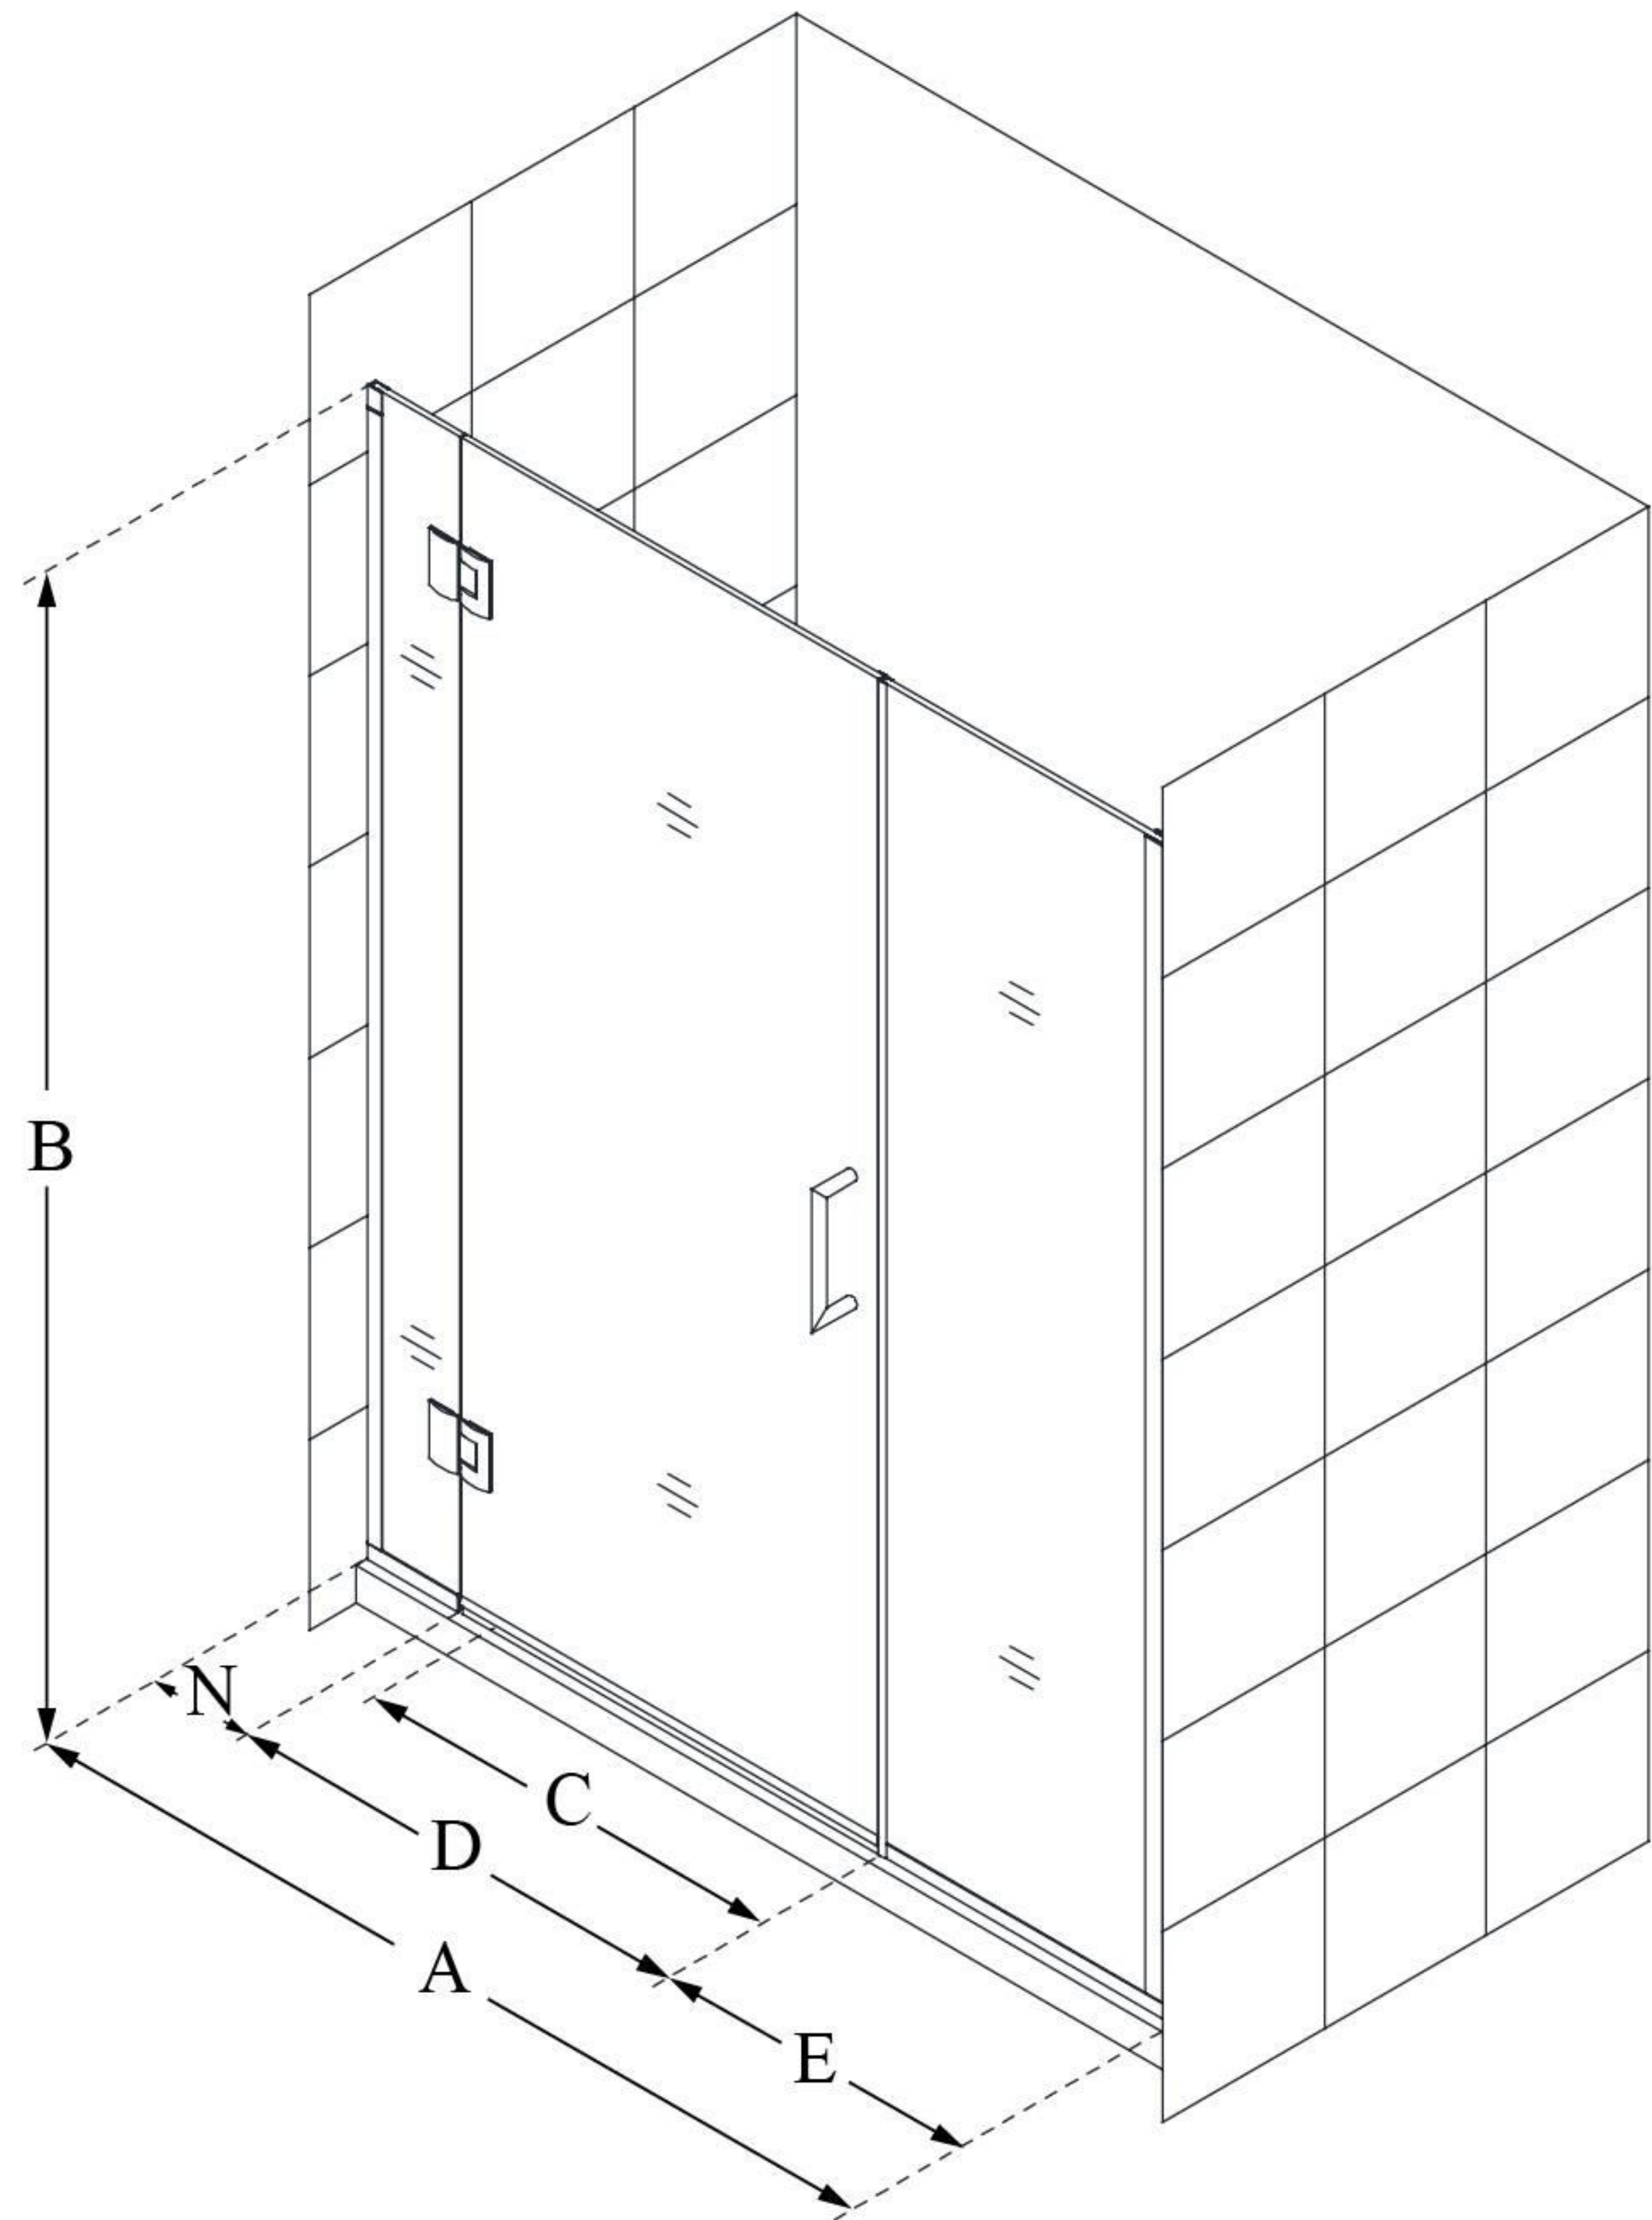

D1282272

UNIDOOR-X

DreamLine Unidoor-X 56-56
1/2" W x 72" H Frameless Hinged
Shower Door, Clear Glass

SWING DOOR

CONFIGURATION DIMENSIONS:

A: 56 - 56 1/2"

MODEL WIDTH

B: 72"

MODEL HEIGHT

C: 27"

ACCESS WIDTH

D: 28"

DOOR WIDTH

E: 22"

INLINE PANEL WIDTH

N: 6"

HINGE PANEL WIDTH

DreamLine reserves the right to update or modify the hardware or materials pictured without prior notice for the purpose of product improvement and customer satisfaction.