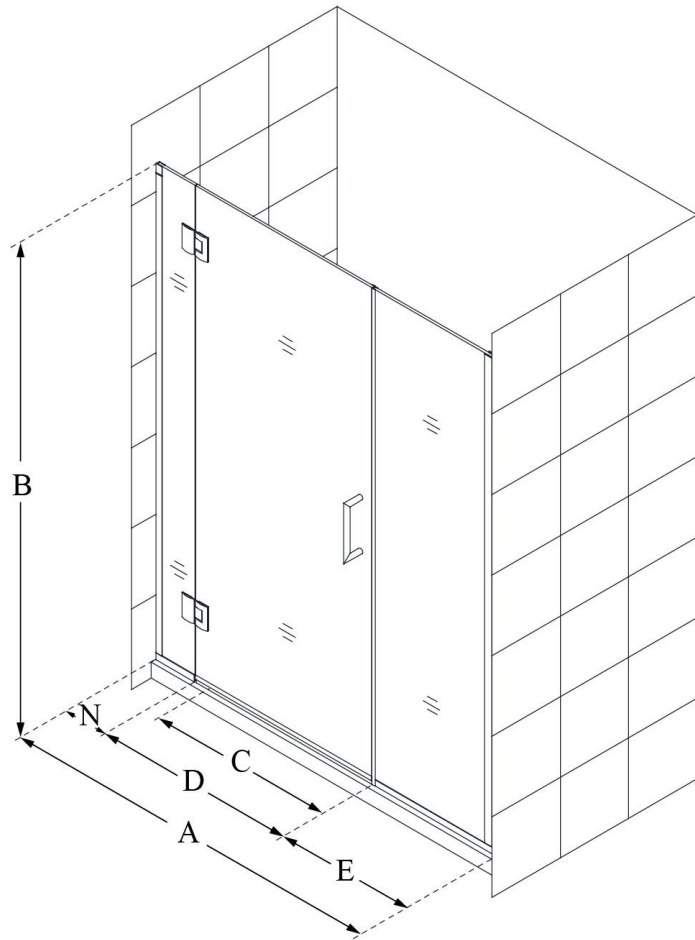

D12822572

UNIDOOR-X

DreamLine Unidoor-X 56 1/2-
57" W x 72" H Frameless Hinged
Shower Door, Clear Glass

SWING DOOR

CONFIGURATION DIMENSIONS:

A: 56 1/2 - 57"

MODEL WIDTH

B: 72"

MODEL HEIGHT

C: 27"

ACCESS WIDTH

D: 28"

DOOR WIDTH

E: 22 1/2"

INLINE PANEL WIDTH

N: 6"

HINGE PANEL WIDTH

DreamLine reserves the right to update or modify the hardware or materials pictured without prior notice for the purpose of product improvement and customer satisfaction.