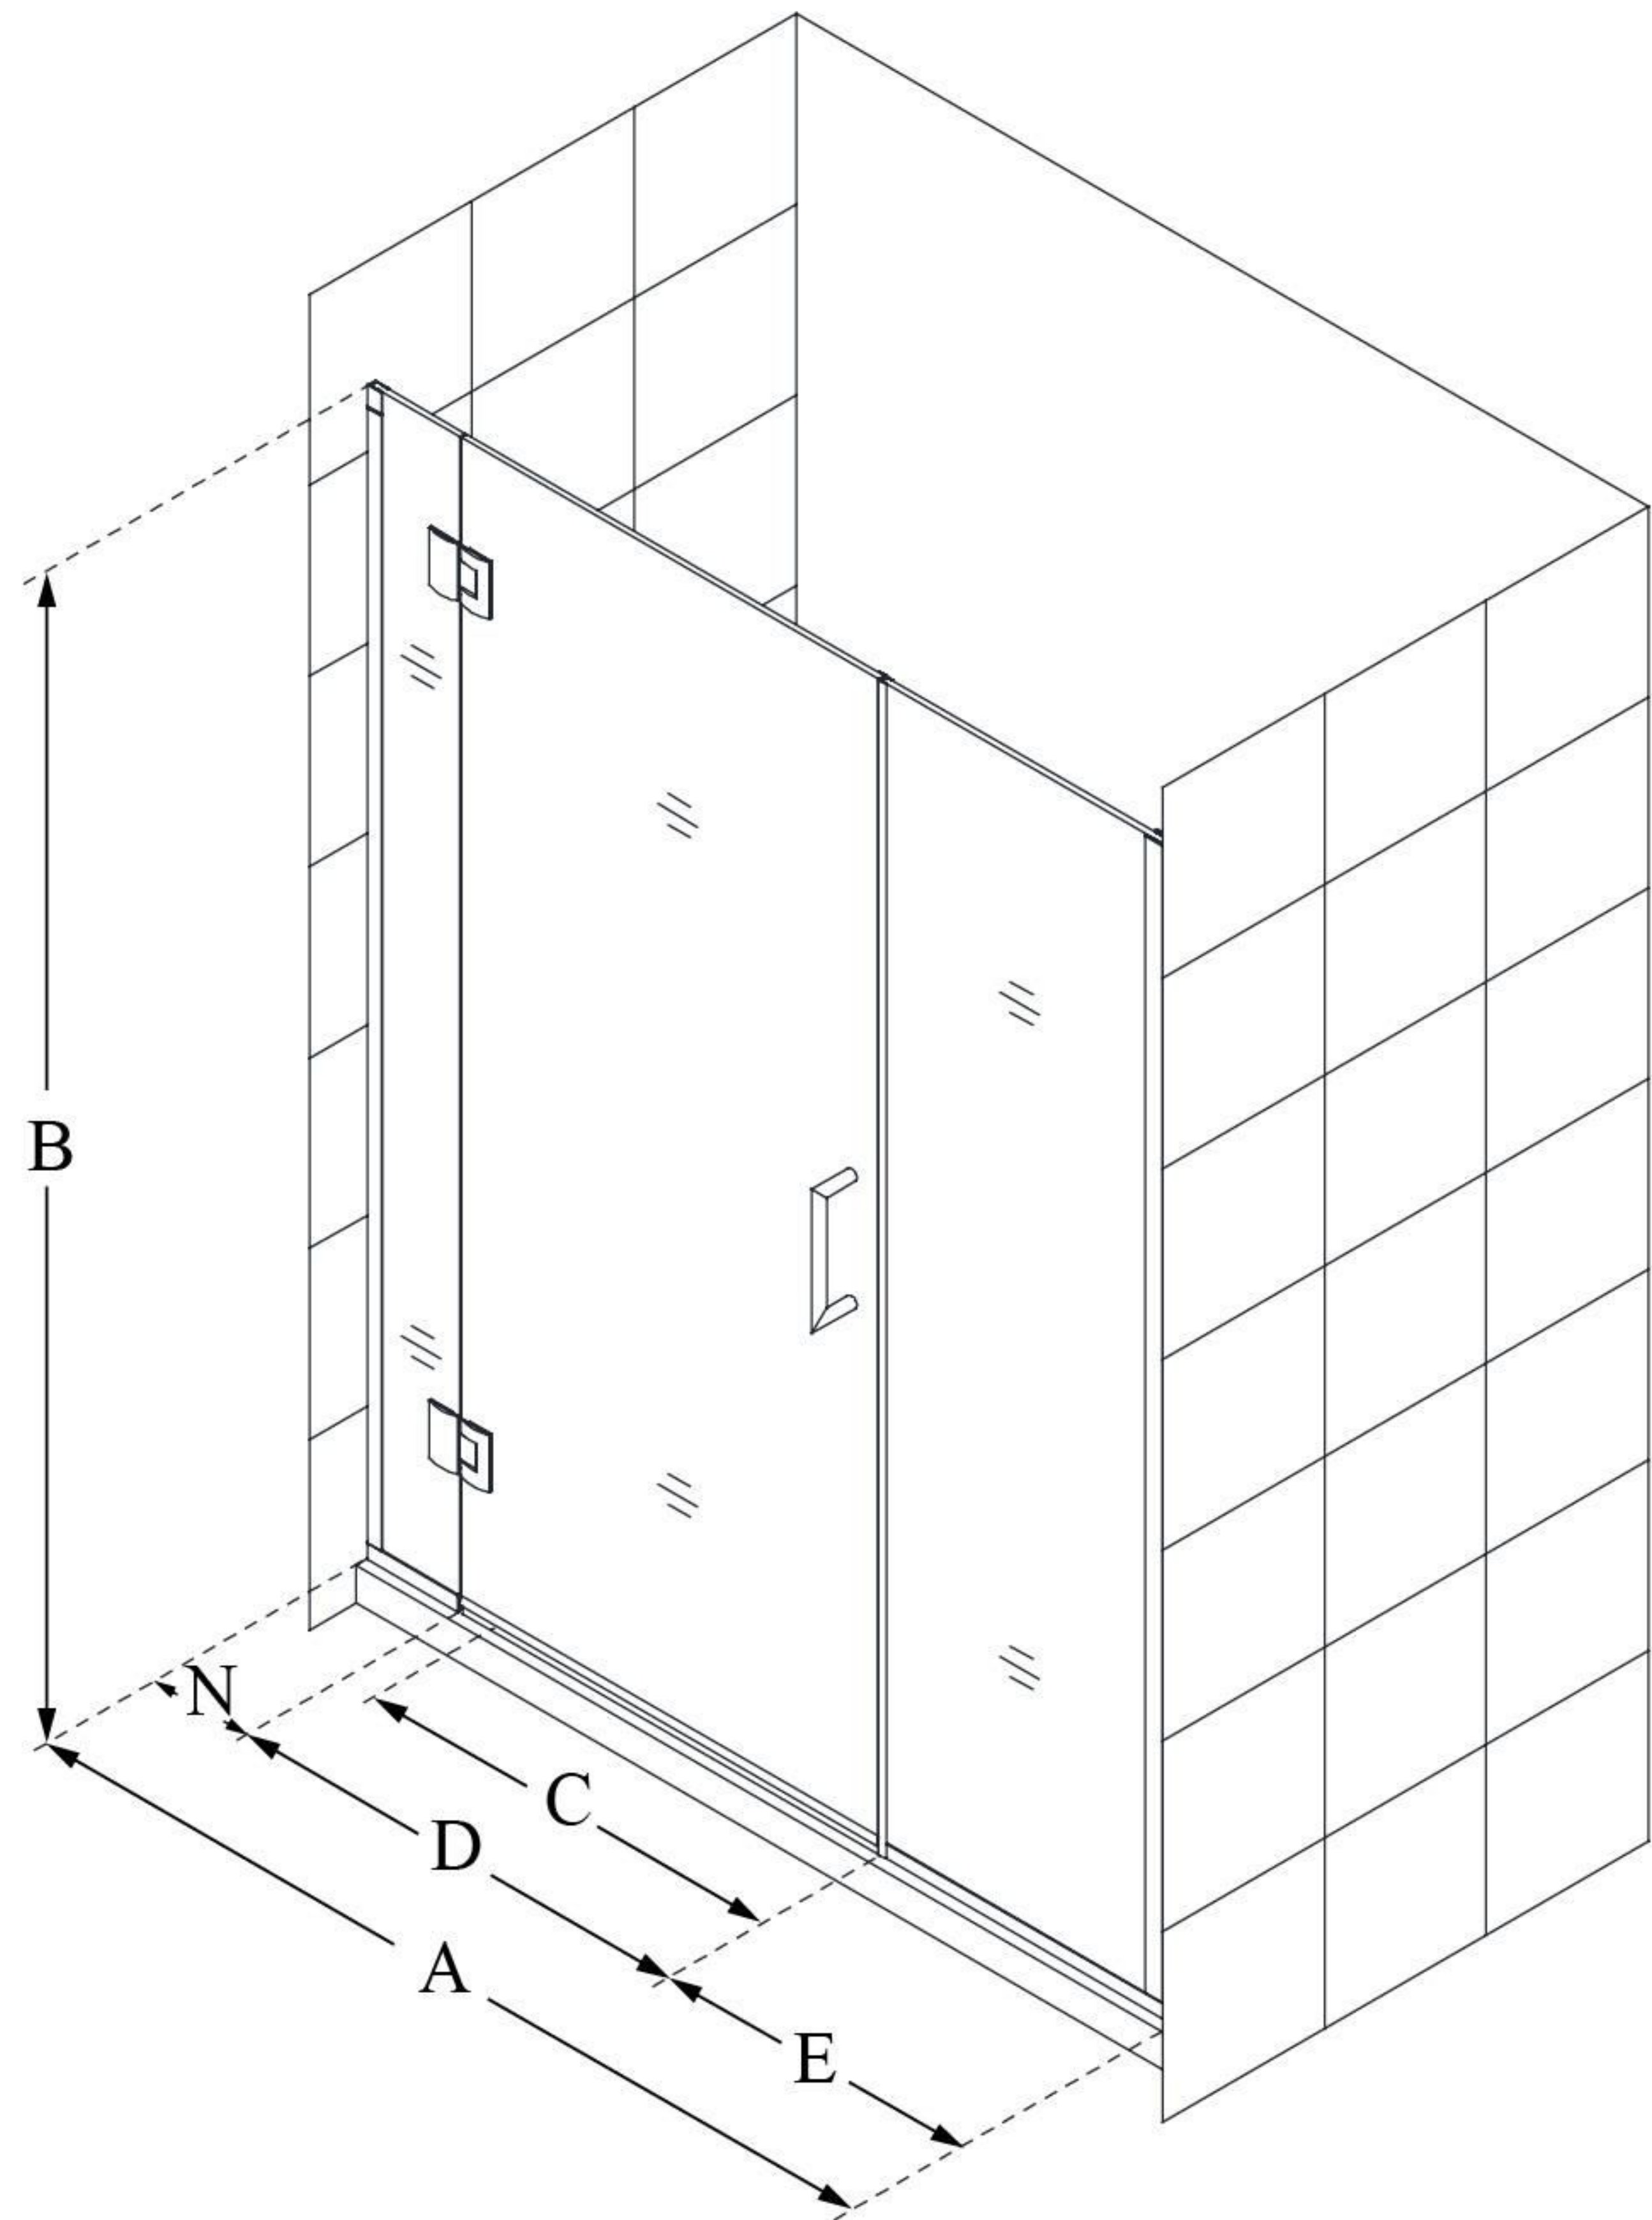

D1281472

UNIDOOR-X

DreamLine Unidoor-X 48-48
1/2" W x 72" H Frameless Hinged
Shower Door, Clear Glass

SWING DOOR

CONFIGURATION DIMENSIONS:

A: 48 - 48 1/2"

MODEL WIDTH

B: 72"

MODEL HEIGHT

C: 27"

ACCESS WIDTH

D: 28"

DOOR WIDTH

E: 14"

INLINE PANEL WIDTH

N: 6"

HINGE PANEL WIDTH

DreamLine reserves the right to update or modify the hardware or materials pictured without prior notice for the purpose of product improvement and customer satisfaction.