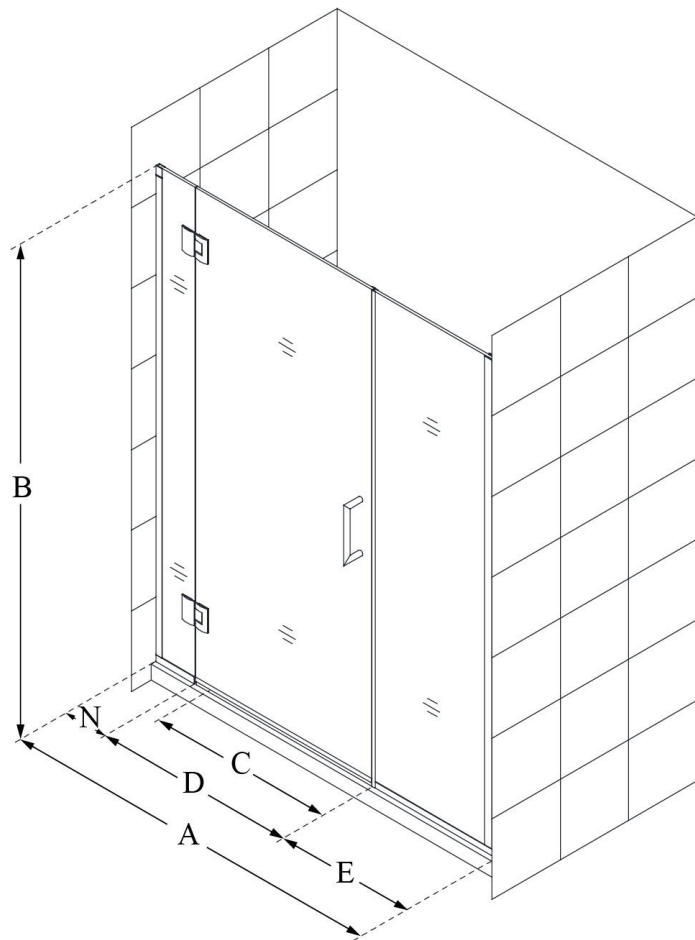

D12814572

UNIDOOR-X

DreamLine Unidoor-X 48 1/2-
49" W x 72" H Frameless Hinged
Shower Door, Clear Glass

SWING DOOR

CONFIGURATION DIMENSIONS:

A: 48 1/2 - 49"

MODEL WIDTH

B: 72"

MODEL HEIGHT

C: 27"

ACCESS WIDTH

D: 28"

DOOR WIDTH

E: 14 1/2"

INLINE PANEL WIDTH

N: 6"

HINGE PANEL WIDTH

DreamLine reserves the right to update or modify the hardware or materials pictured without prior notice for the purpose of product improvement and customer satisfaction.