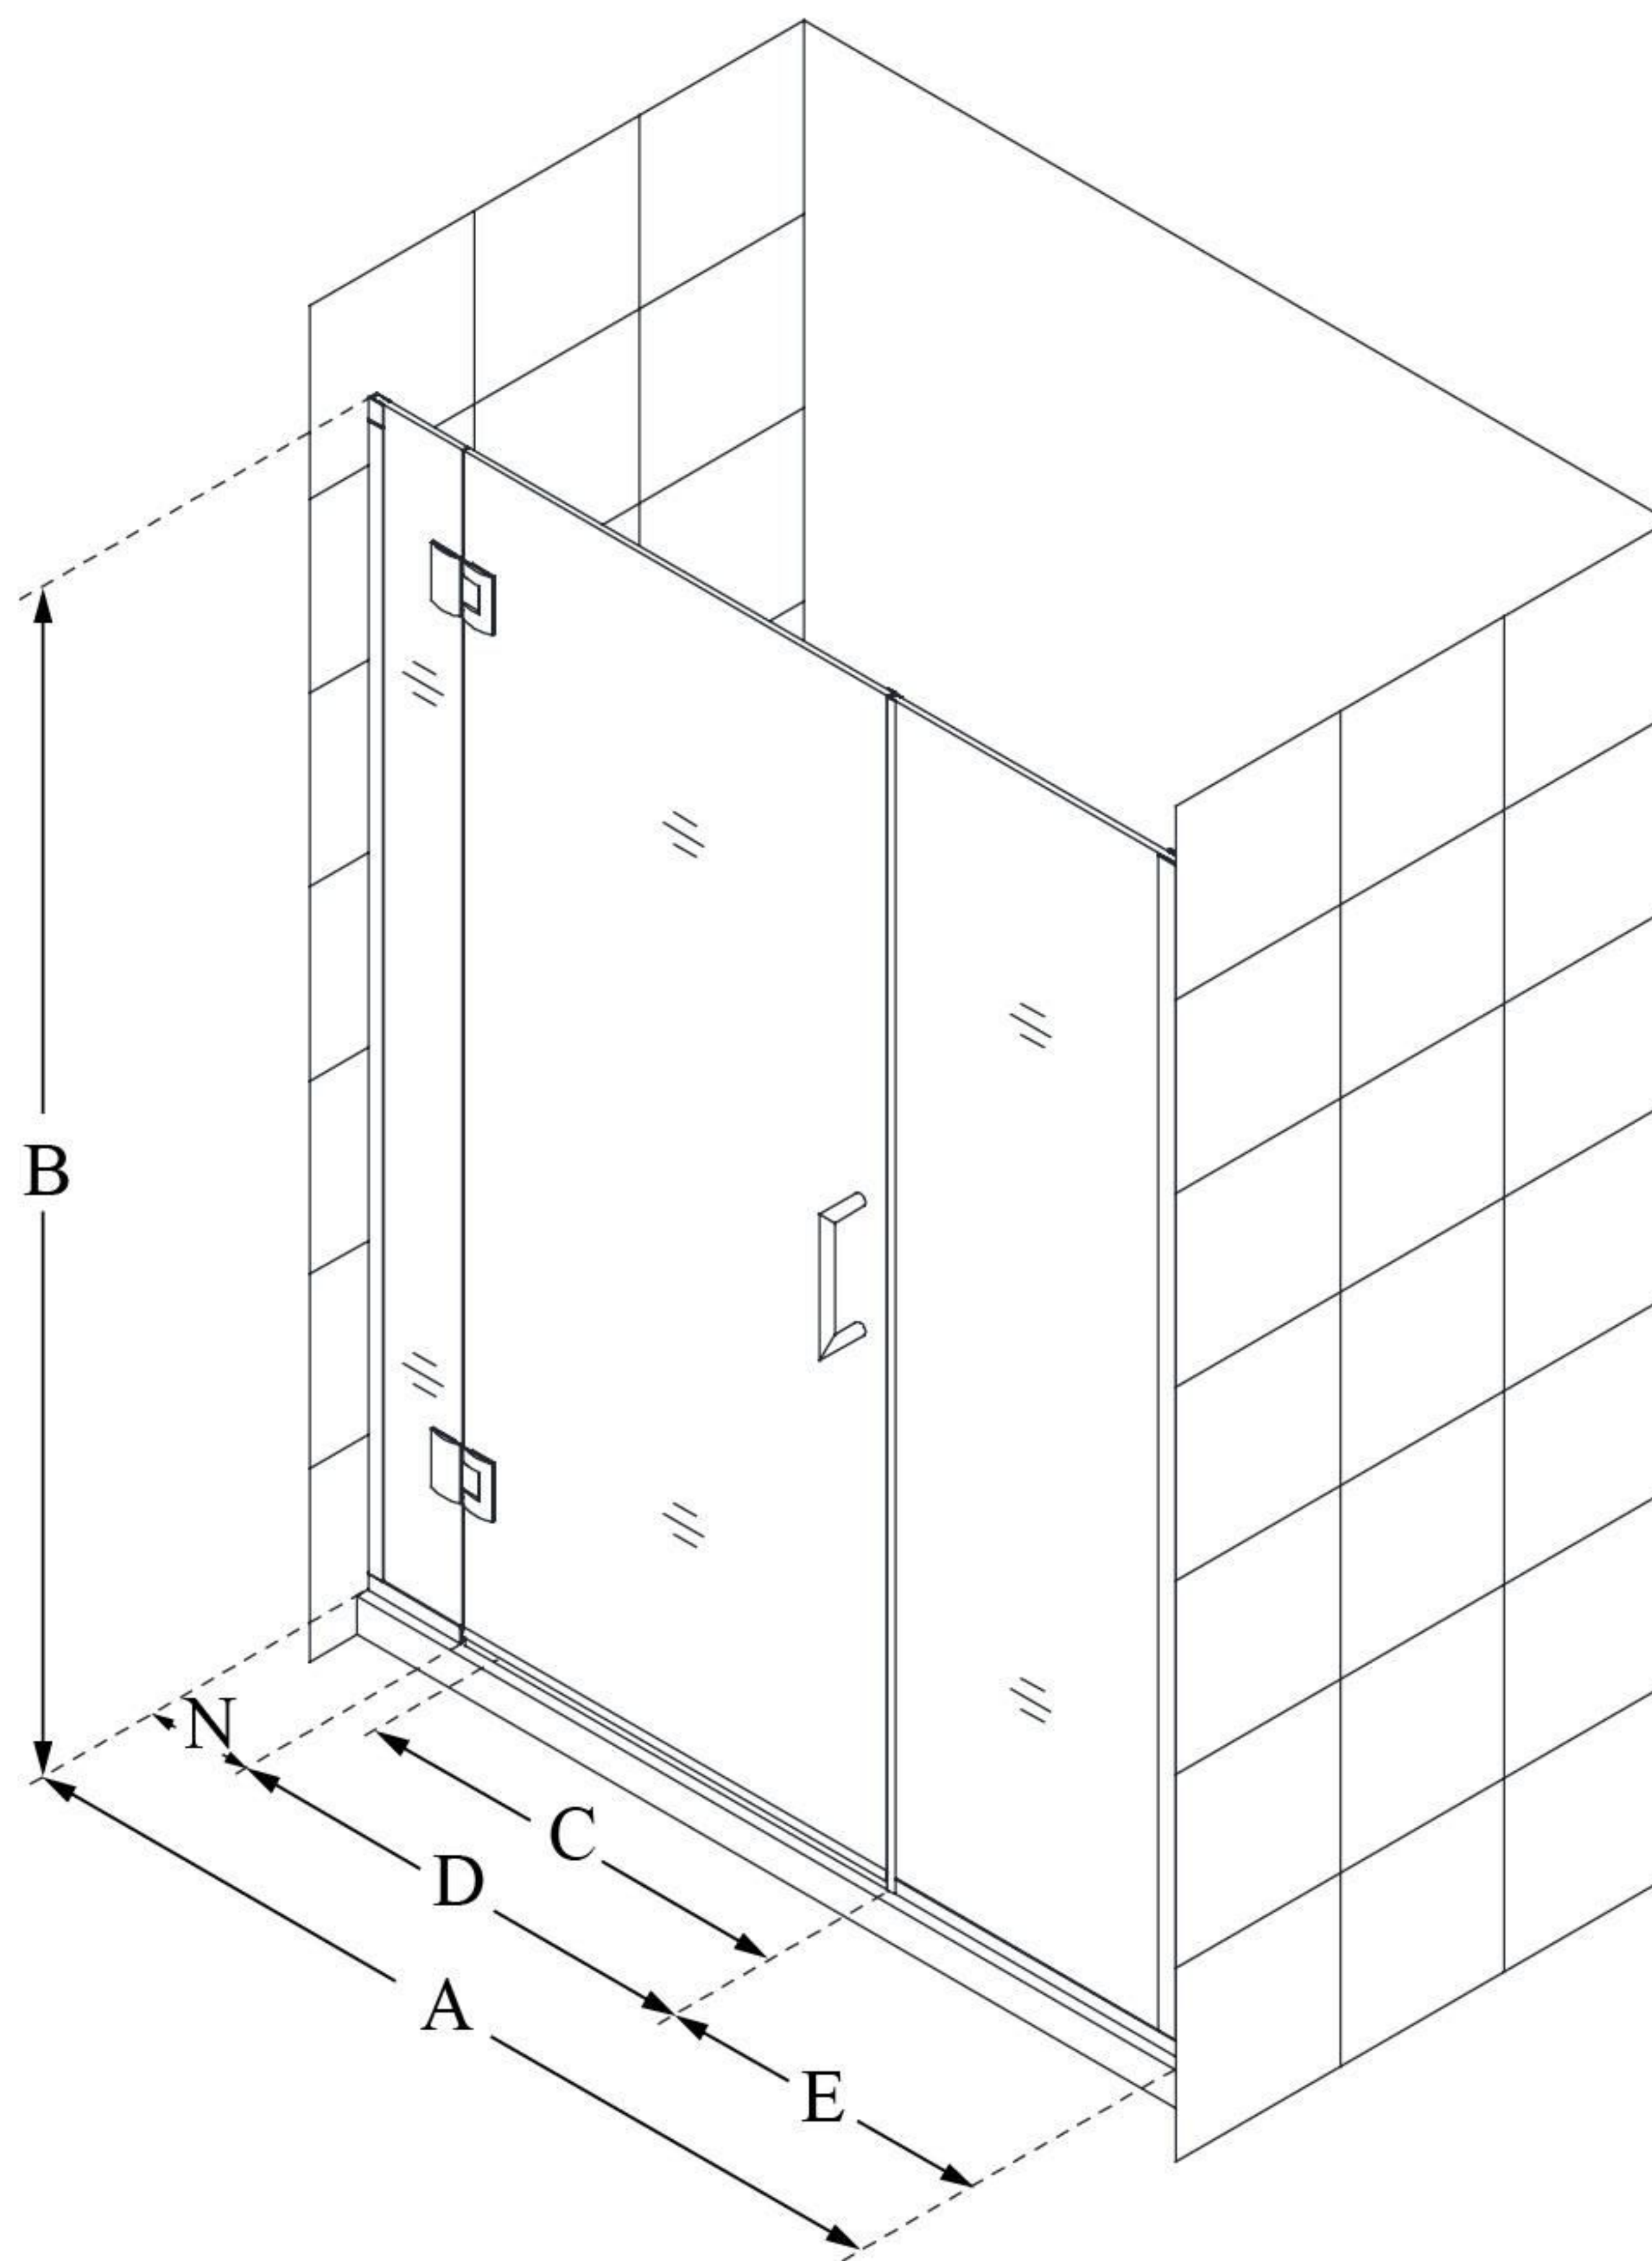

D1280672

UNIDOOR-X

DreamLine Unidoor-X 40-40
1/2" W x 72" H Frameless Hinged
Shower Door, Clear Glass

SWING DOOR

CONFIGURATION DIMENSIONS:

A: 40 - 40 1/2"

MODEL WIDTH

B: 72"

MODEL HEIGHT

C: 27"

ACCESS WIDTH

D: 28"

DOOR WIDTH

E: 6"

INLINE PANEL WIDTH

N: 6"

HINGE PANEL WIDTH

DreamLine reserves the right to update or modify the hardware or materials pictured without prior notice for the purpose of product improvement and customer satisfaction.