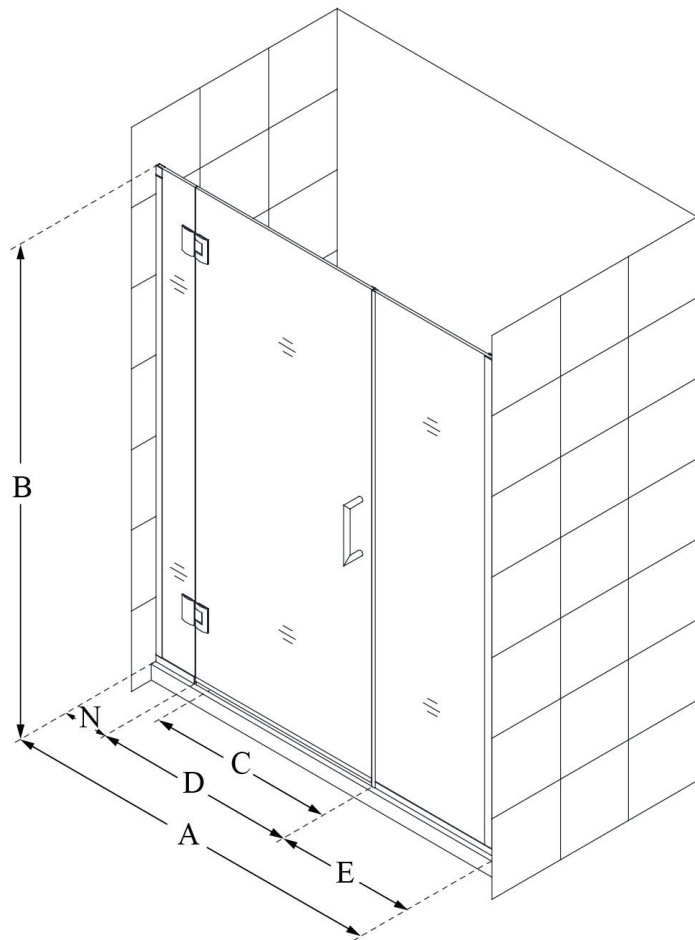

## UNIDOOR-X

DreamLine Unidoor-X 40 1/2-  
41" W x 72" H Frameless Hinged  
Shower Door, Clear Glass

**SWING DOOR**

### CONFIGURATION DIMENSIONS:

**A: 40 1/2 - 41"**

MODEL WIDTH

**B: 72"**

MODEL HEIGHT

**C: 27"**

ACCESS WIDTH

**D: 28"**

DOOR WIDTH

**E: 6 1/2"**

INLINE PANEL WIDTH

**N: 6"**

HINGE PANEL WIDTH

DreamLine reserves the right to update or modify the hardware or materials pictured without prior notice for the purpose of product improvement and customer satisfaction.