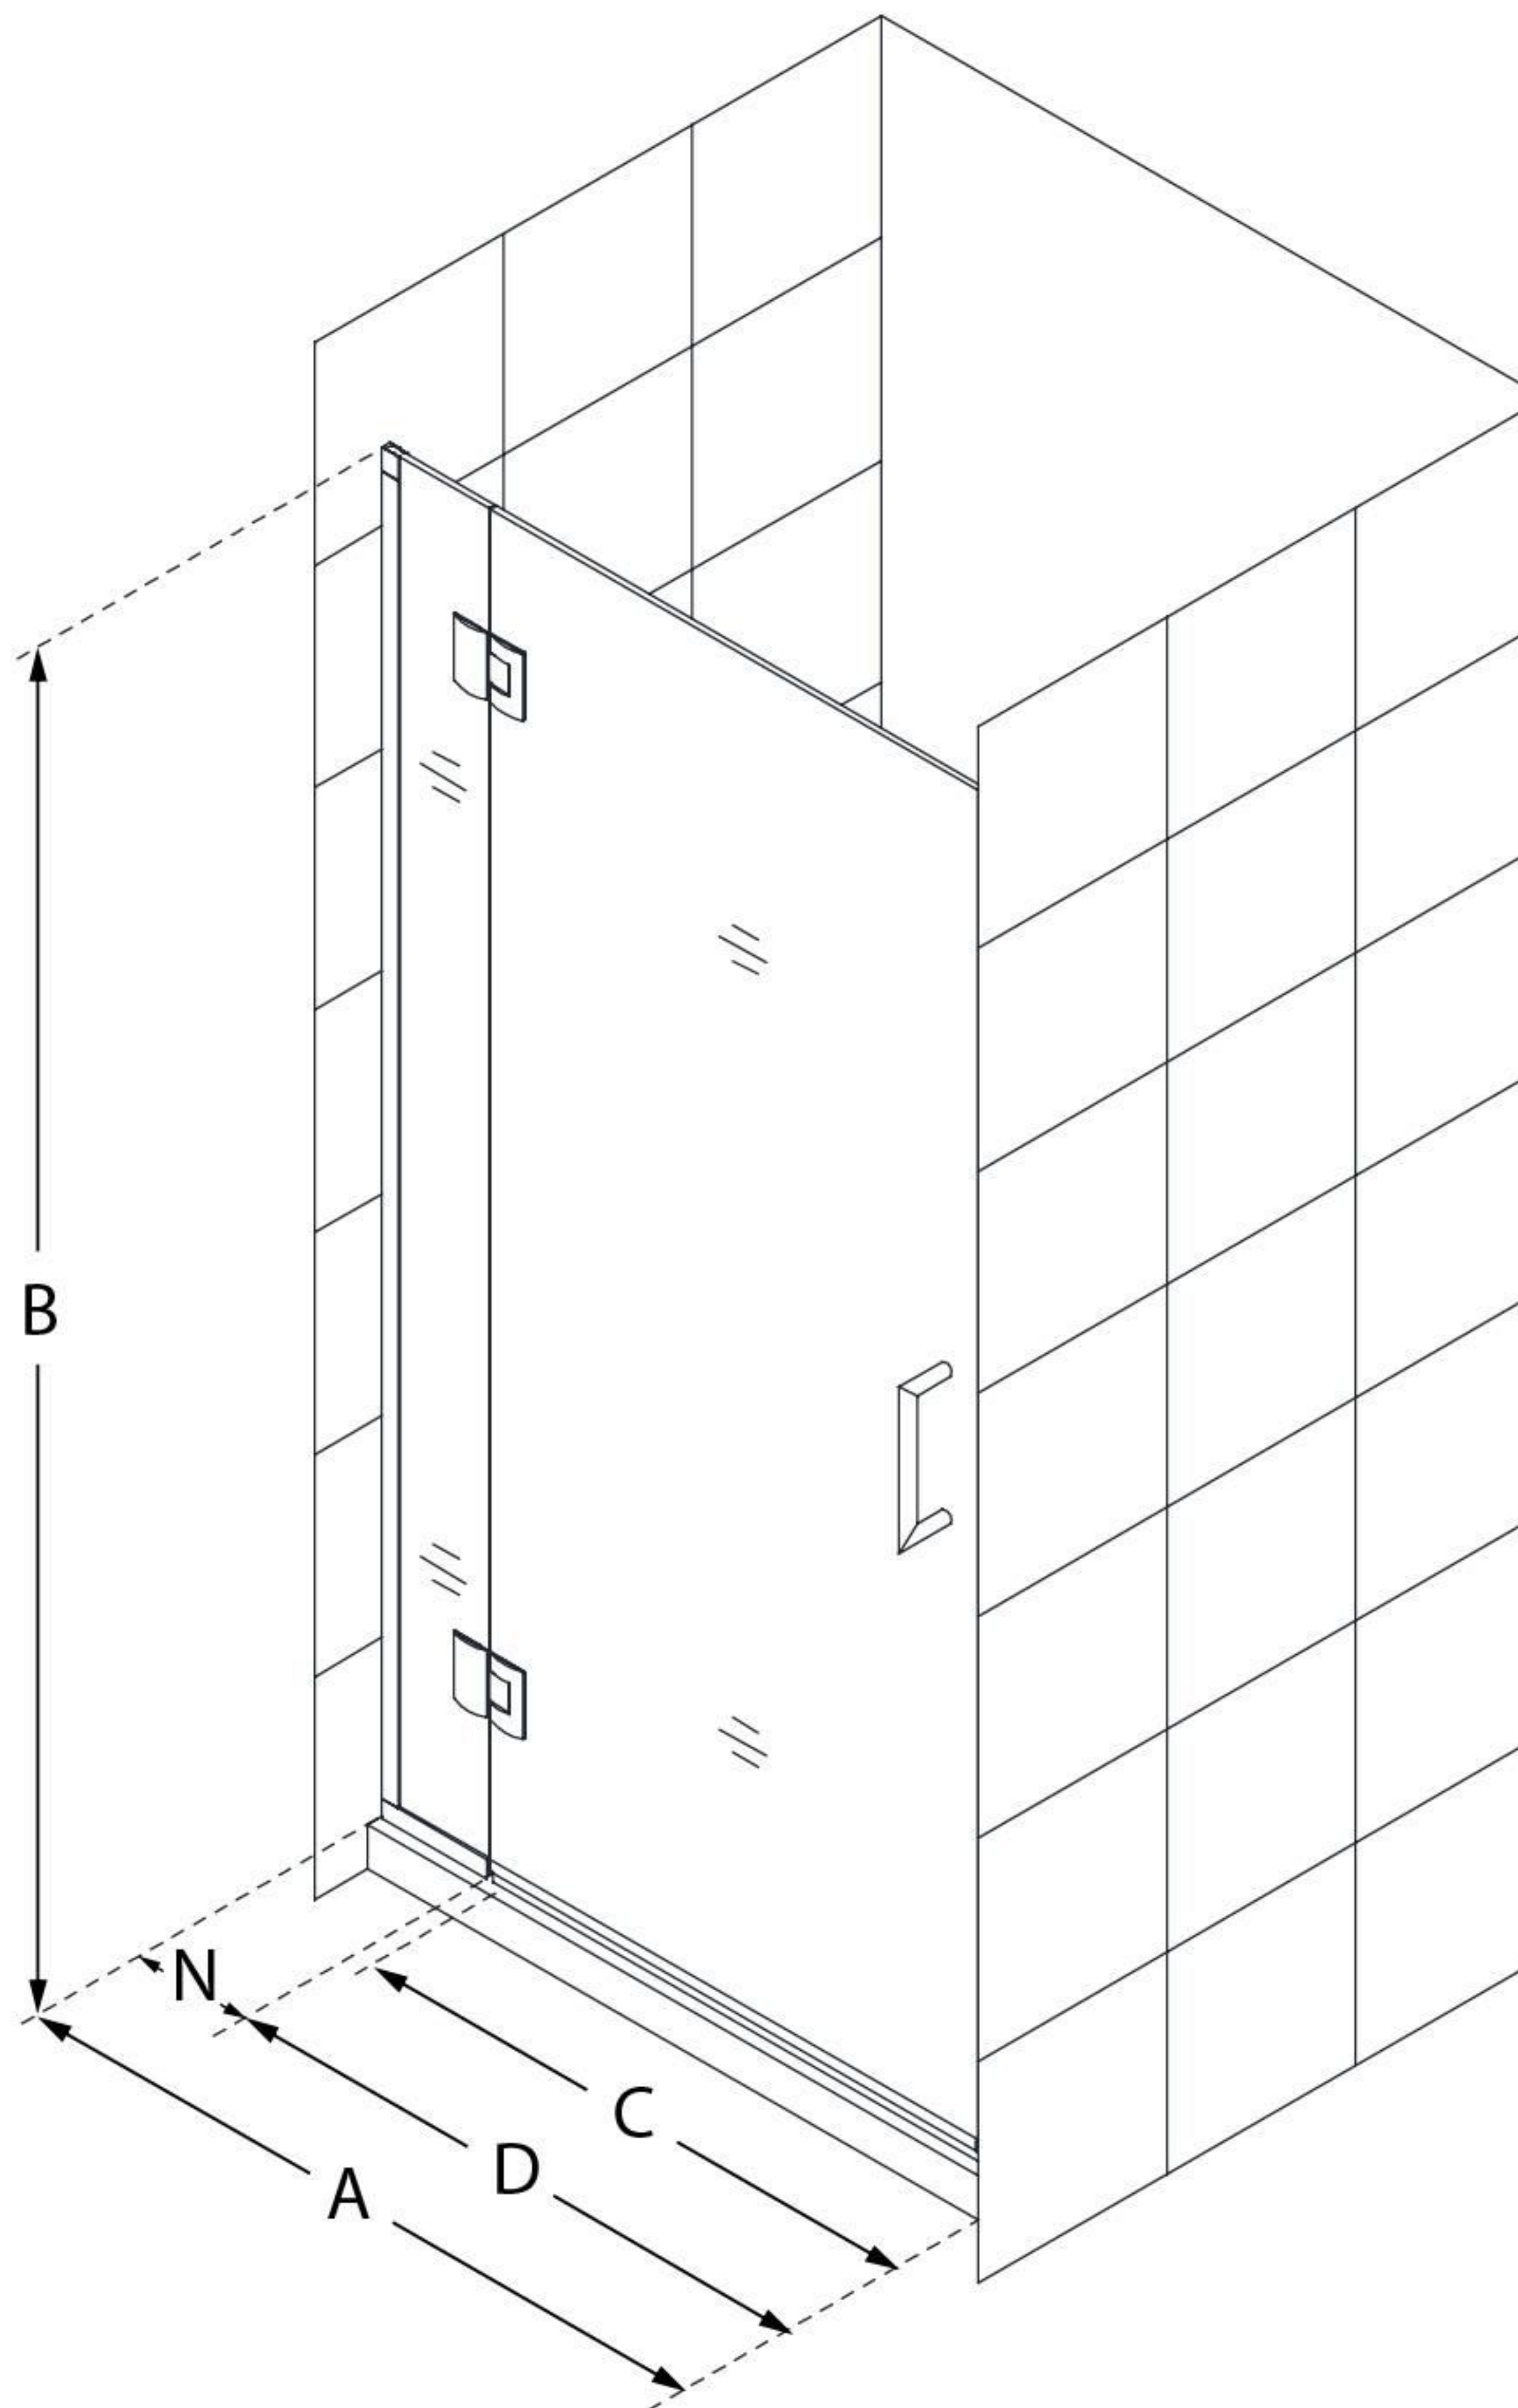

D12772

UNIDOOR-X

DreamLine Unidoor-X 33" W x 72"
H Frameless Hinged Shower Door,
Clear Glass

SWING DOOR

CONFIGURATION DIMENSIONS:

A: 33"

MODEL WIDTH

B: 72"

MODEL HEIGHT

C: 26"

ACCESS WIDTH

D: 27"

DOOR WIDTH

N: 6"

HINGE PANEL WIDTH

DreamLine reserves the right to update or modify the hardware or materials pictured without prior notice for the purpose of product improvement and customer satisfaction.