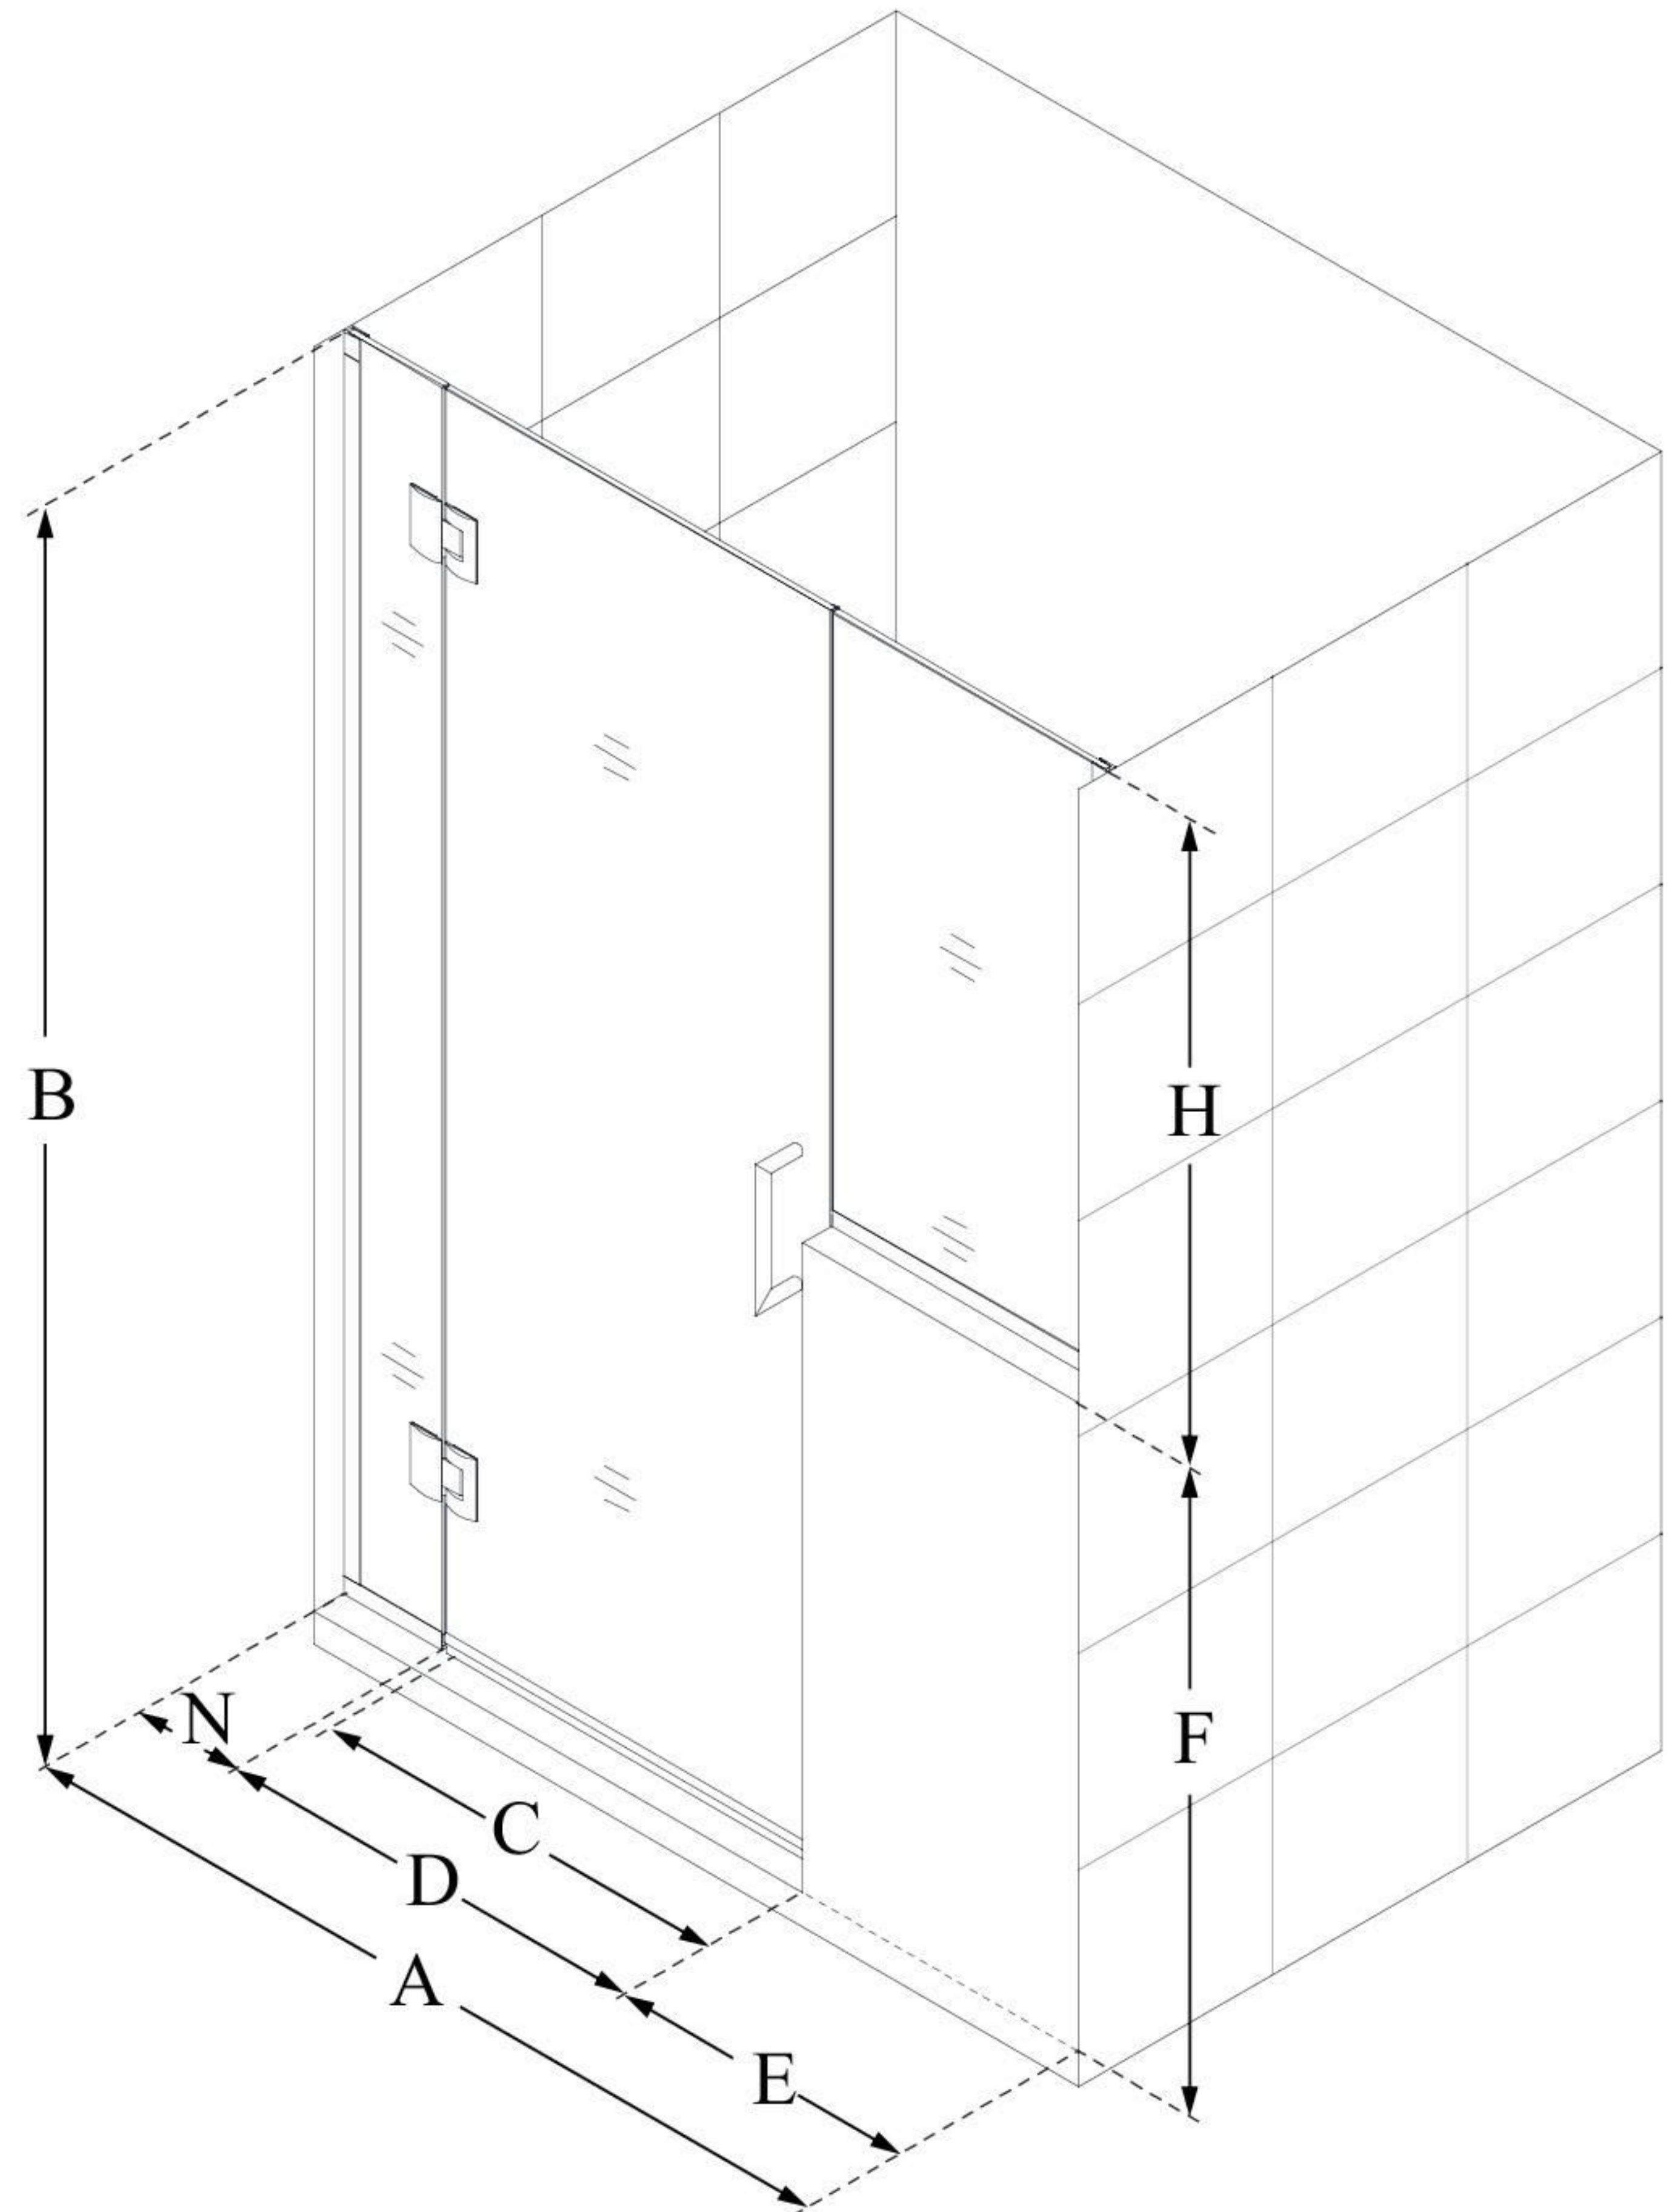

D1273636

UNIDOOR-X

DreamLine Unidoor-X 69-69
1/2" W x 72" H Frameless Hinged
Shower Door, Clear Glass

SWING DOOR

CONFIGURATION DIMENSIONS:

A: 69 - 69 1/2"

MODEL WIDTH

B: 72"

MODEL HEIGHT

C: 26"

ACCESS WIDTH

D: 27"

DOOR WIDTH

E: 36"

INLINE BUTTRESS PANEL WIDTH

F: 36"

BUTTRESS WALL HEIGHT

H: 36"

BUTTRESS GLASS HEIGHT

N: 6"

HINGE PANEL WIDTH

DreamLine reserves the right to update or modify the hardware or materials pictured without prior notice for the purpose of product improvement and customer satisfaction.