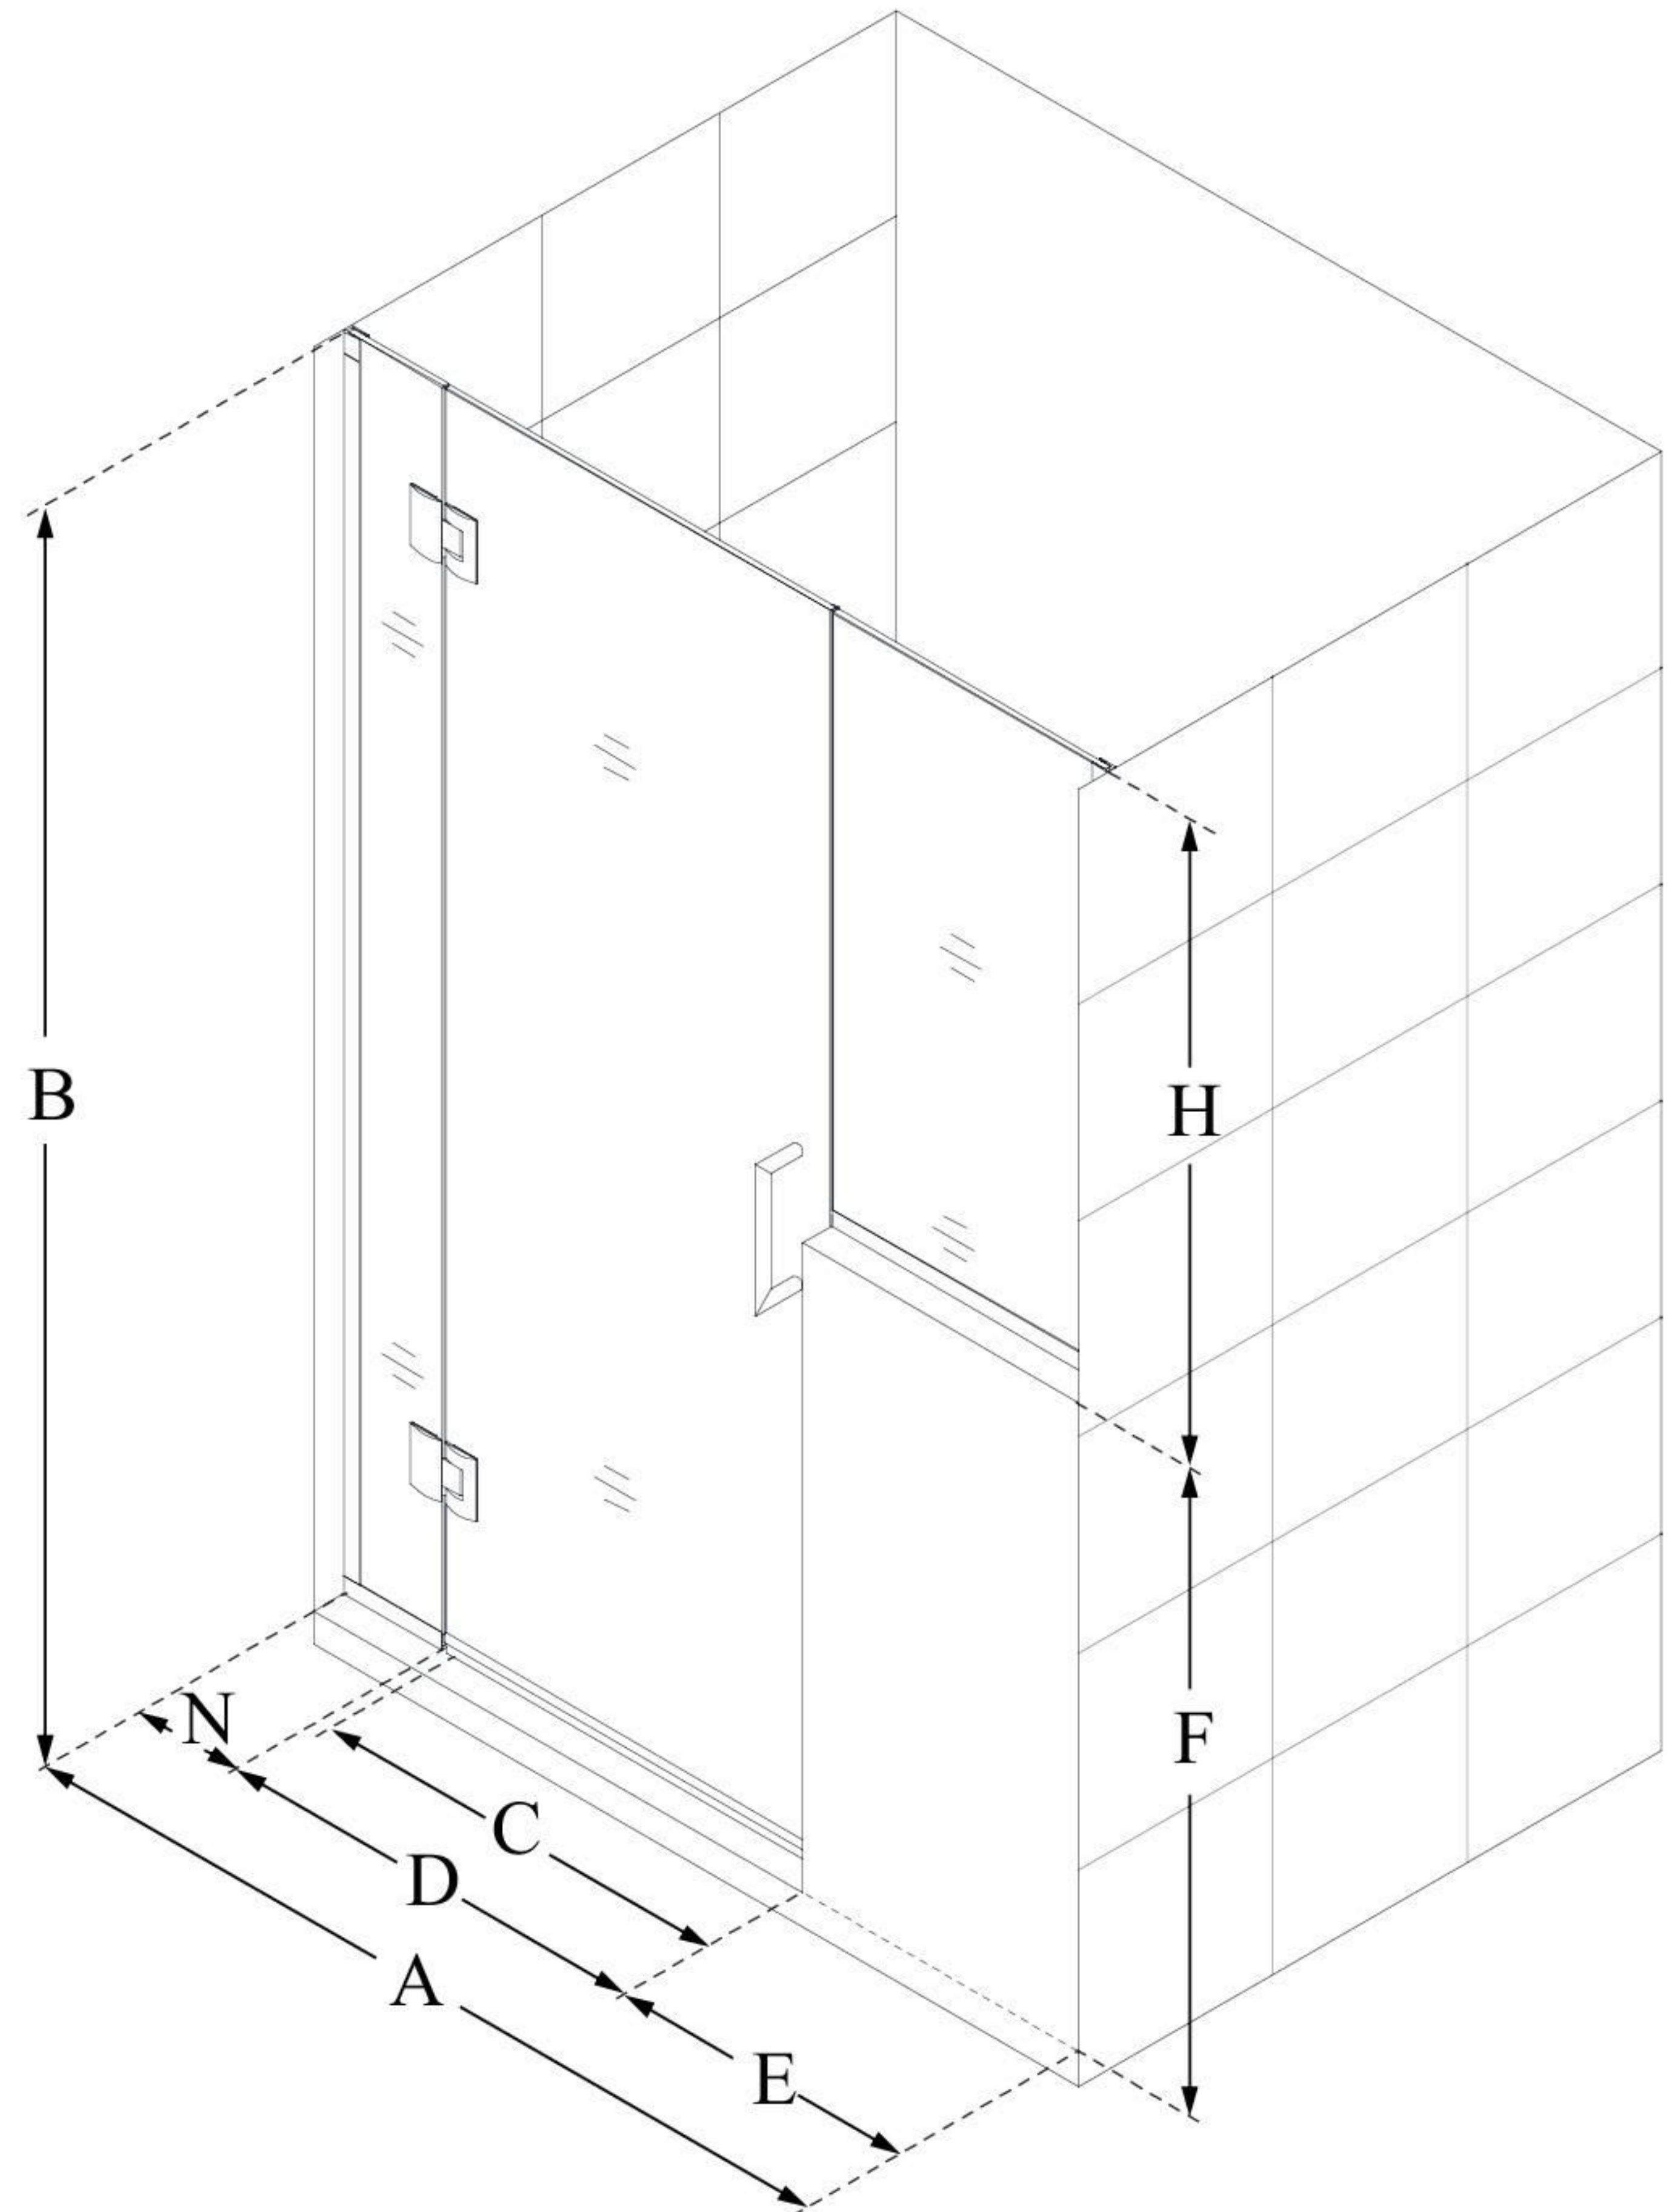

D1273634

UNIDOOR-X

DreamLine Unidoor-X 69-69
1/2" W x 72" H Frameless Hinged
Shower Door, Clear Glass

SWING DOOR

CONFIGURATION DIMENSIONS:

A: 69 - 69 1/2"

MODEL WIDTH

B: 72"

MODEL HEIGHT

C: 26"

ACCESS WIDTH

D: 27"

DOOR WIDTH

E: 36"

INLINE BUTTRESS PANEL WIDTH

F: 38"

BUTTRESS WALL HEIGHT

H: 34"

BUTTRESS GLASS HEIGHT

N: 6"

HINGE PANEL WIDTH

DreamLine reserves the right to update or modify the hardware or materials pictured without prior notice for the purpose of product improvement and customer satisfaction.