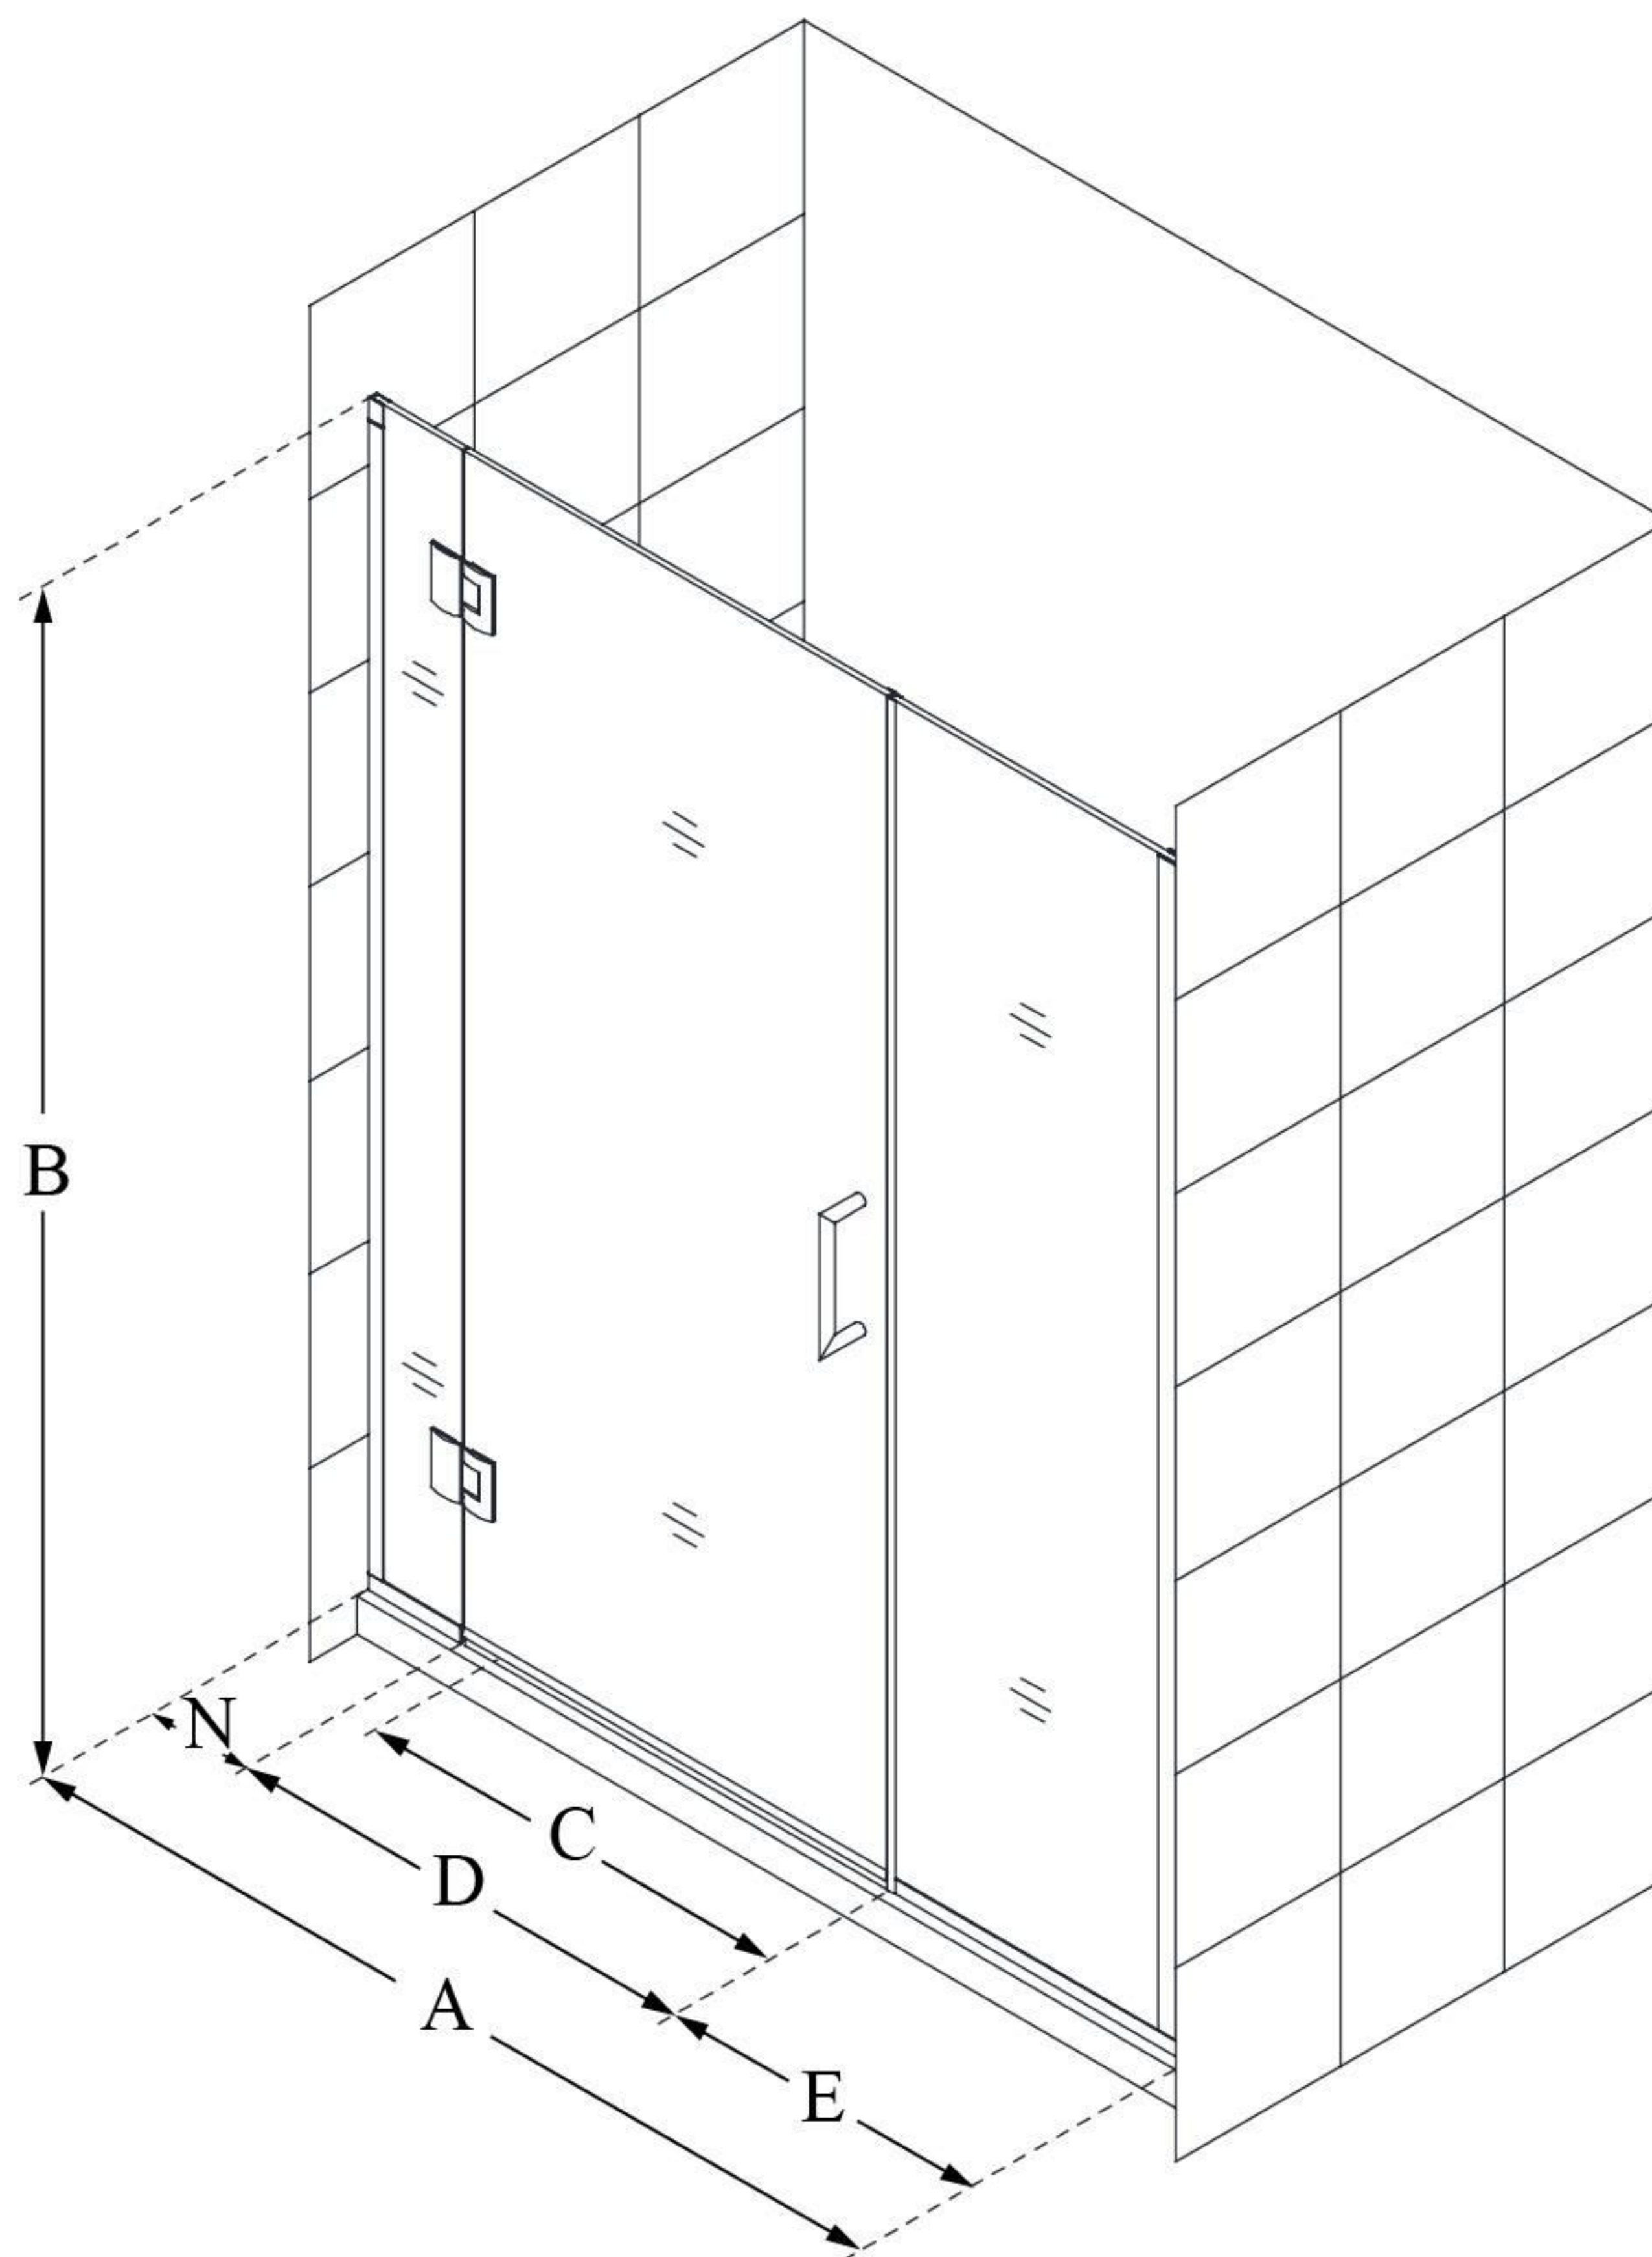

## UNIDOOR-X

DreamLine Unidoor-X 63-63  
1/2" W x 72" H Frameless Hinged  
Shower Door, Clear Glass

**SWING DOOR**

### CONFIGURATION DIMENSIONS:

**A: 63 - 63 1/2"**

MODEL WIDTH

**B: 72"**

MODEL HEIGHT

**C: 26"**

ACCESS WIDTH

**D: 27"**

DOOR WIDTH

**E: 30"**

INLINE PANEL WIDTH

**N: 6"**

HINGE PANEL WIDTH

DreamLine reserves the right to update or modify the hardware or materials pictured without prior notice for the purpose of product improvement and customer satisfaction.