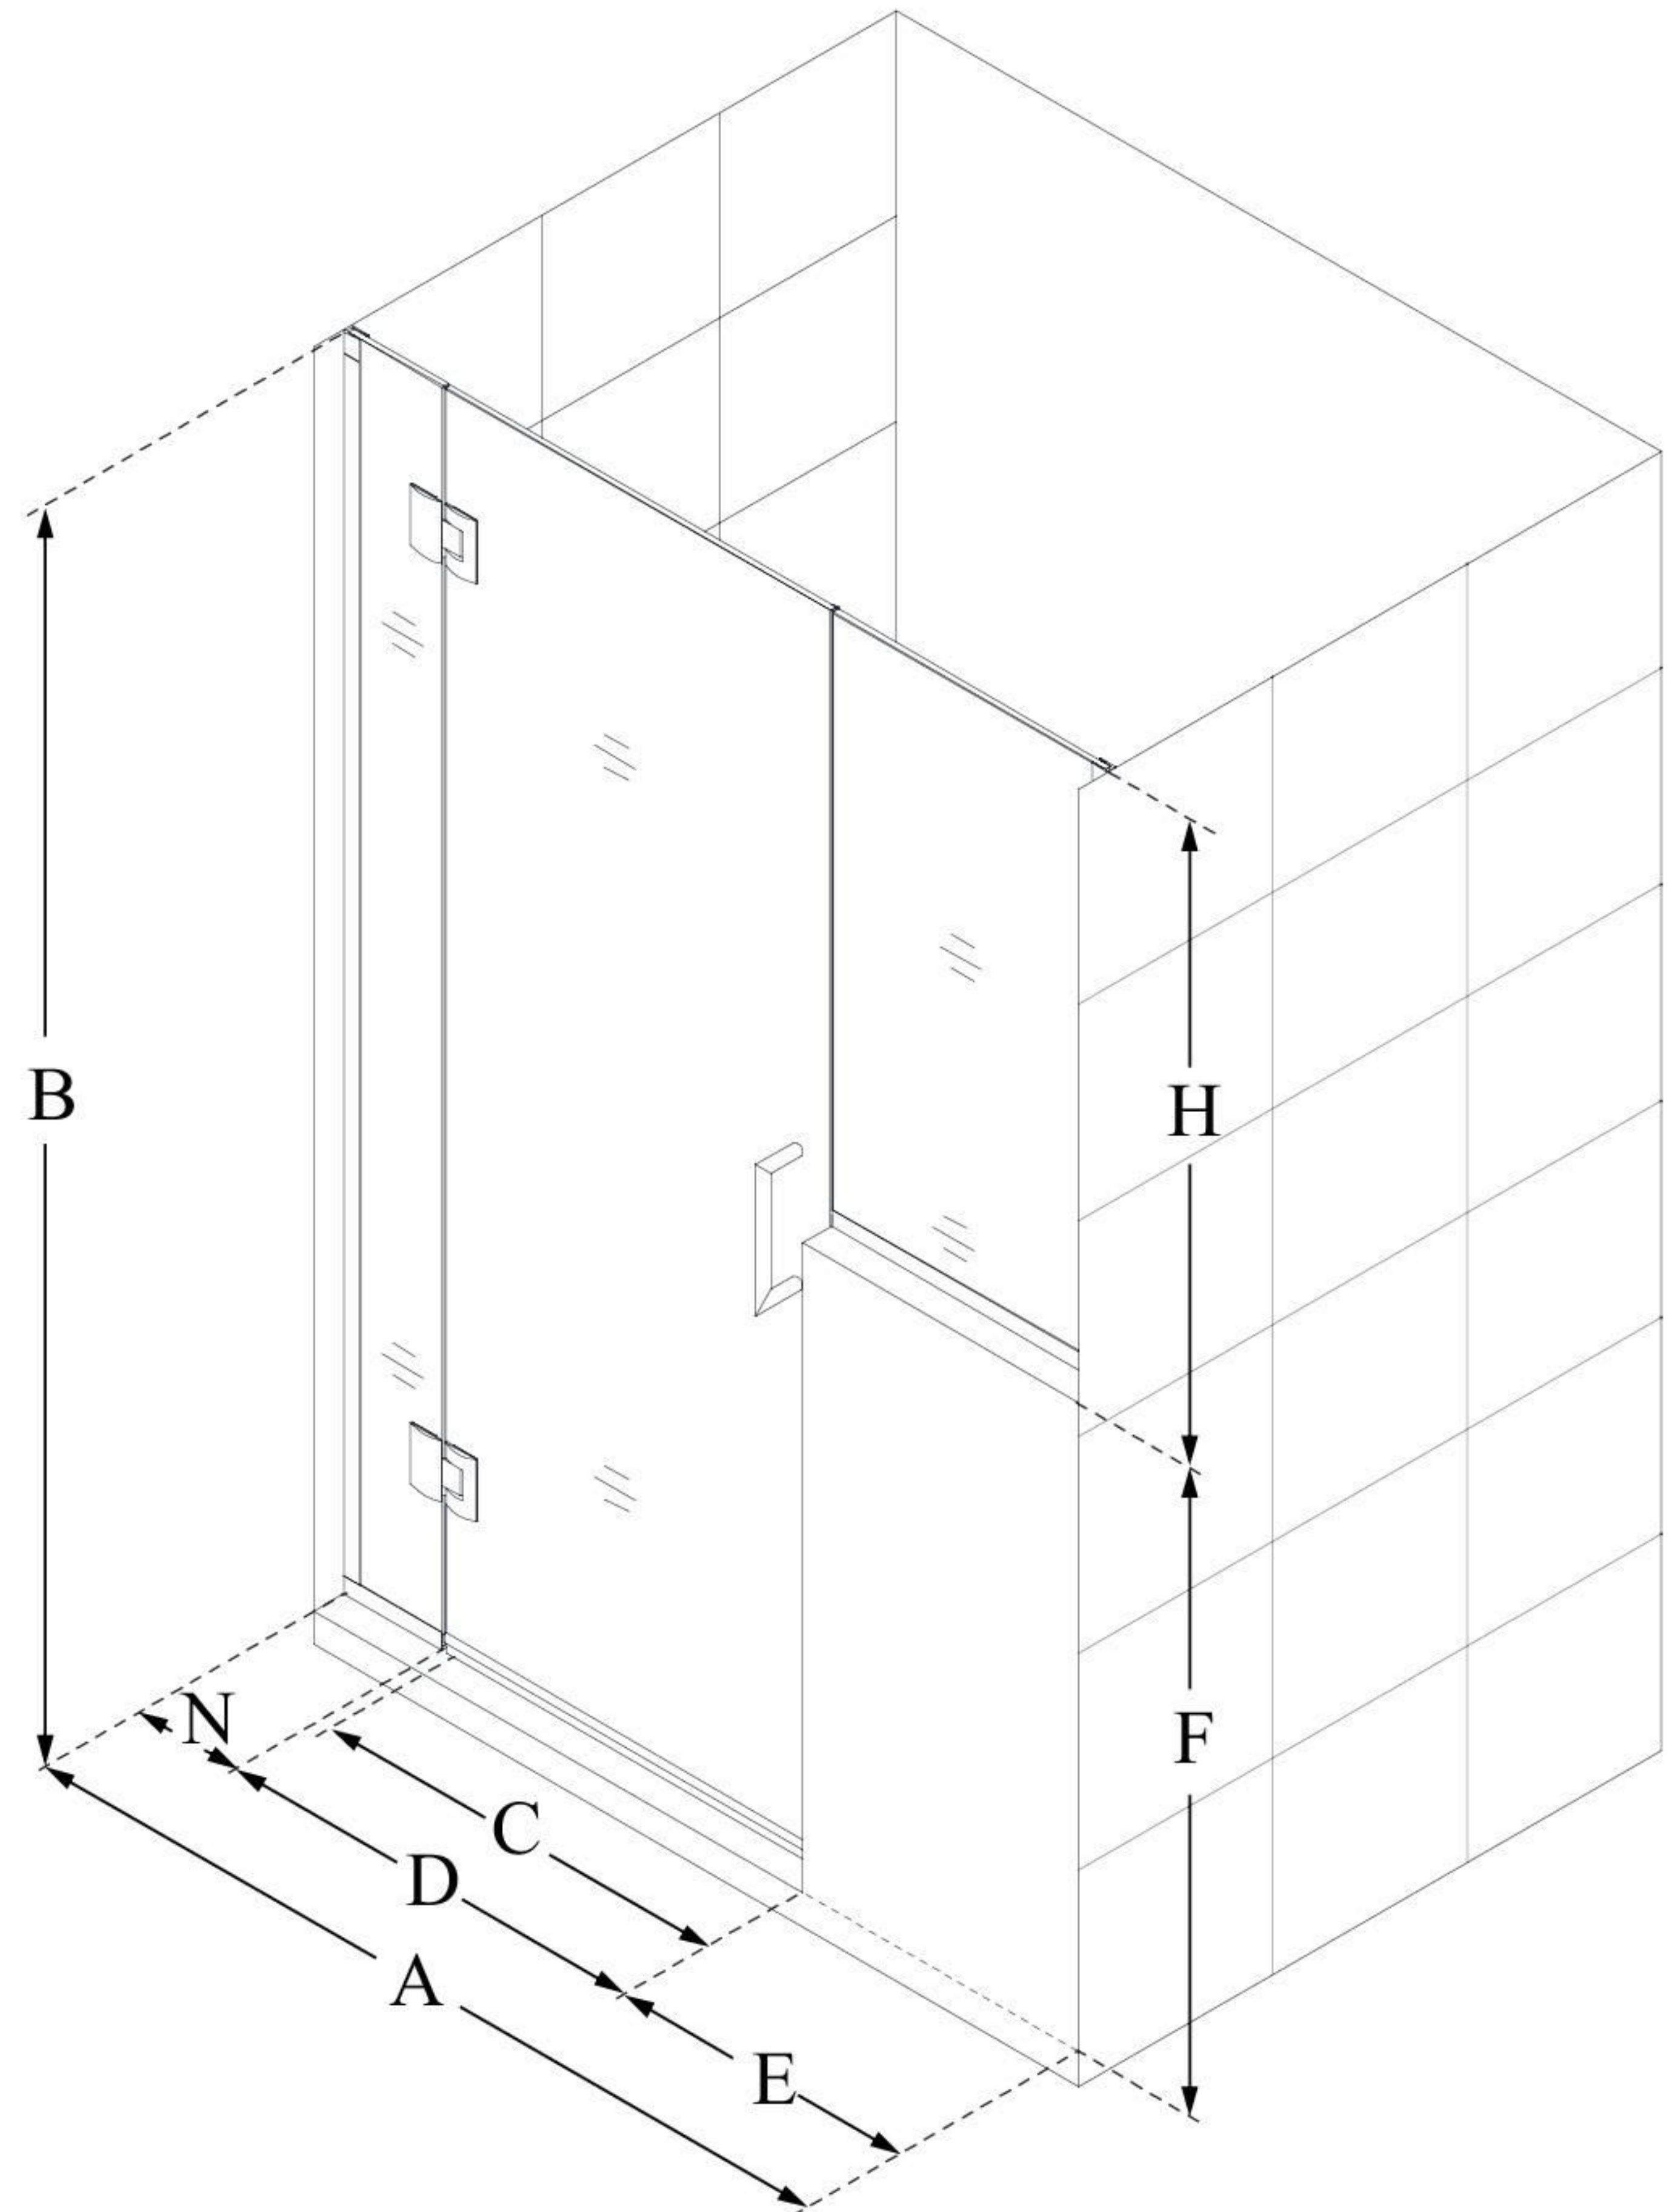

D1273034

UNIDOOR-X

DreamLine Unidoor-X 63-63
1/2" W x 72" H Frameless Hinged
Shower Door, Clear Glass

SWING DOOR

CONFIGURATION DIMENSIONS:

A: 63 - 63 1/2"

MODEL WIDTH

B: 72"

MODEL HEIGHT

C: 26"

ACCESS WIDTH

D: 27"

DOOR WIDTH

E: 30"

INLINE BUTTRESS PANEL WIDTH

F: 38"

BUTTRESS WALL HEIGHT

H: 34"

BUTTRESS GLASS HEIGHT

N: 6"

HINGE PANEL WIDTH

DreamLine reserves the right to update or modify the hardware or materials pictured without prior notice for the purpose of product improvement and customer satisfaction.