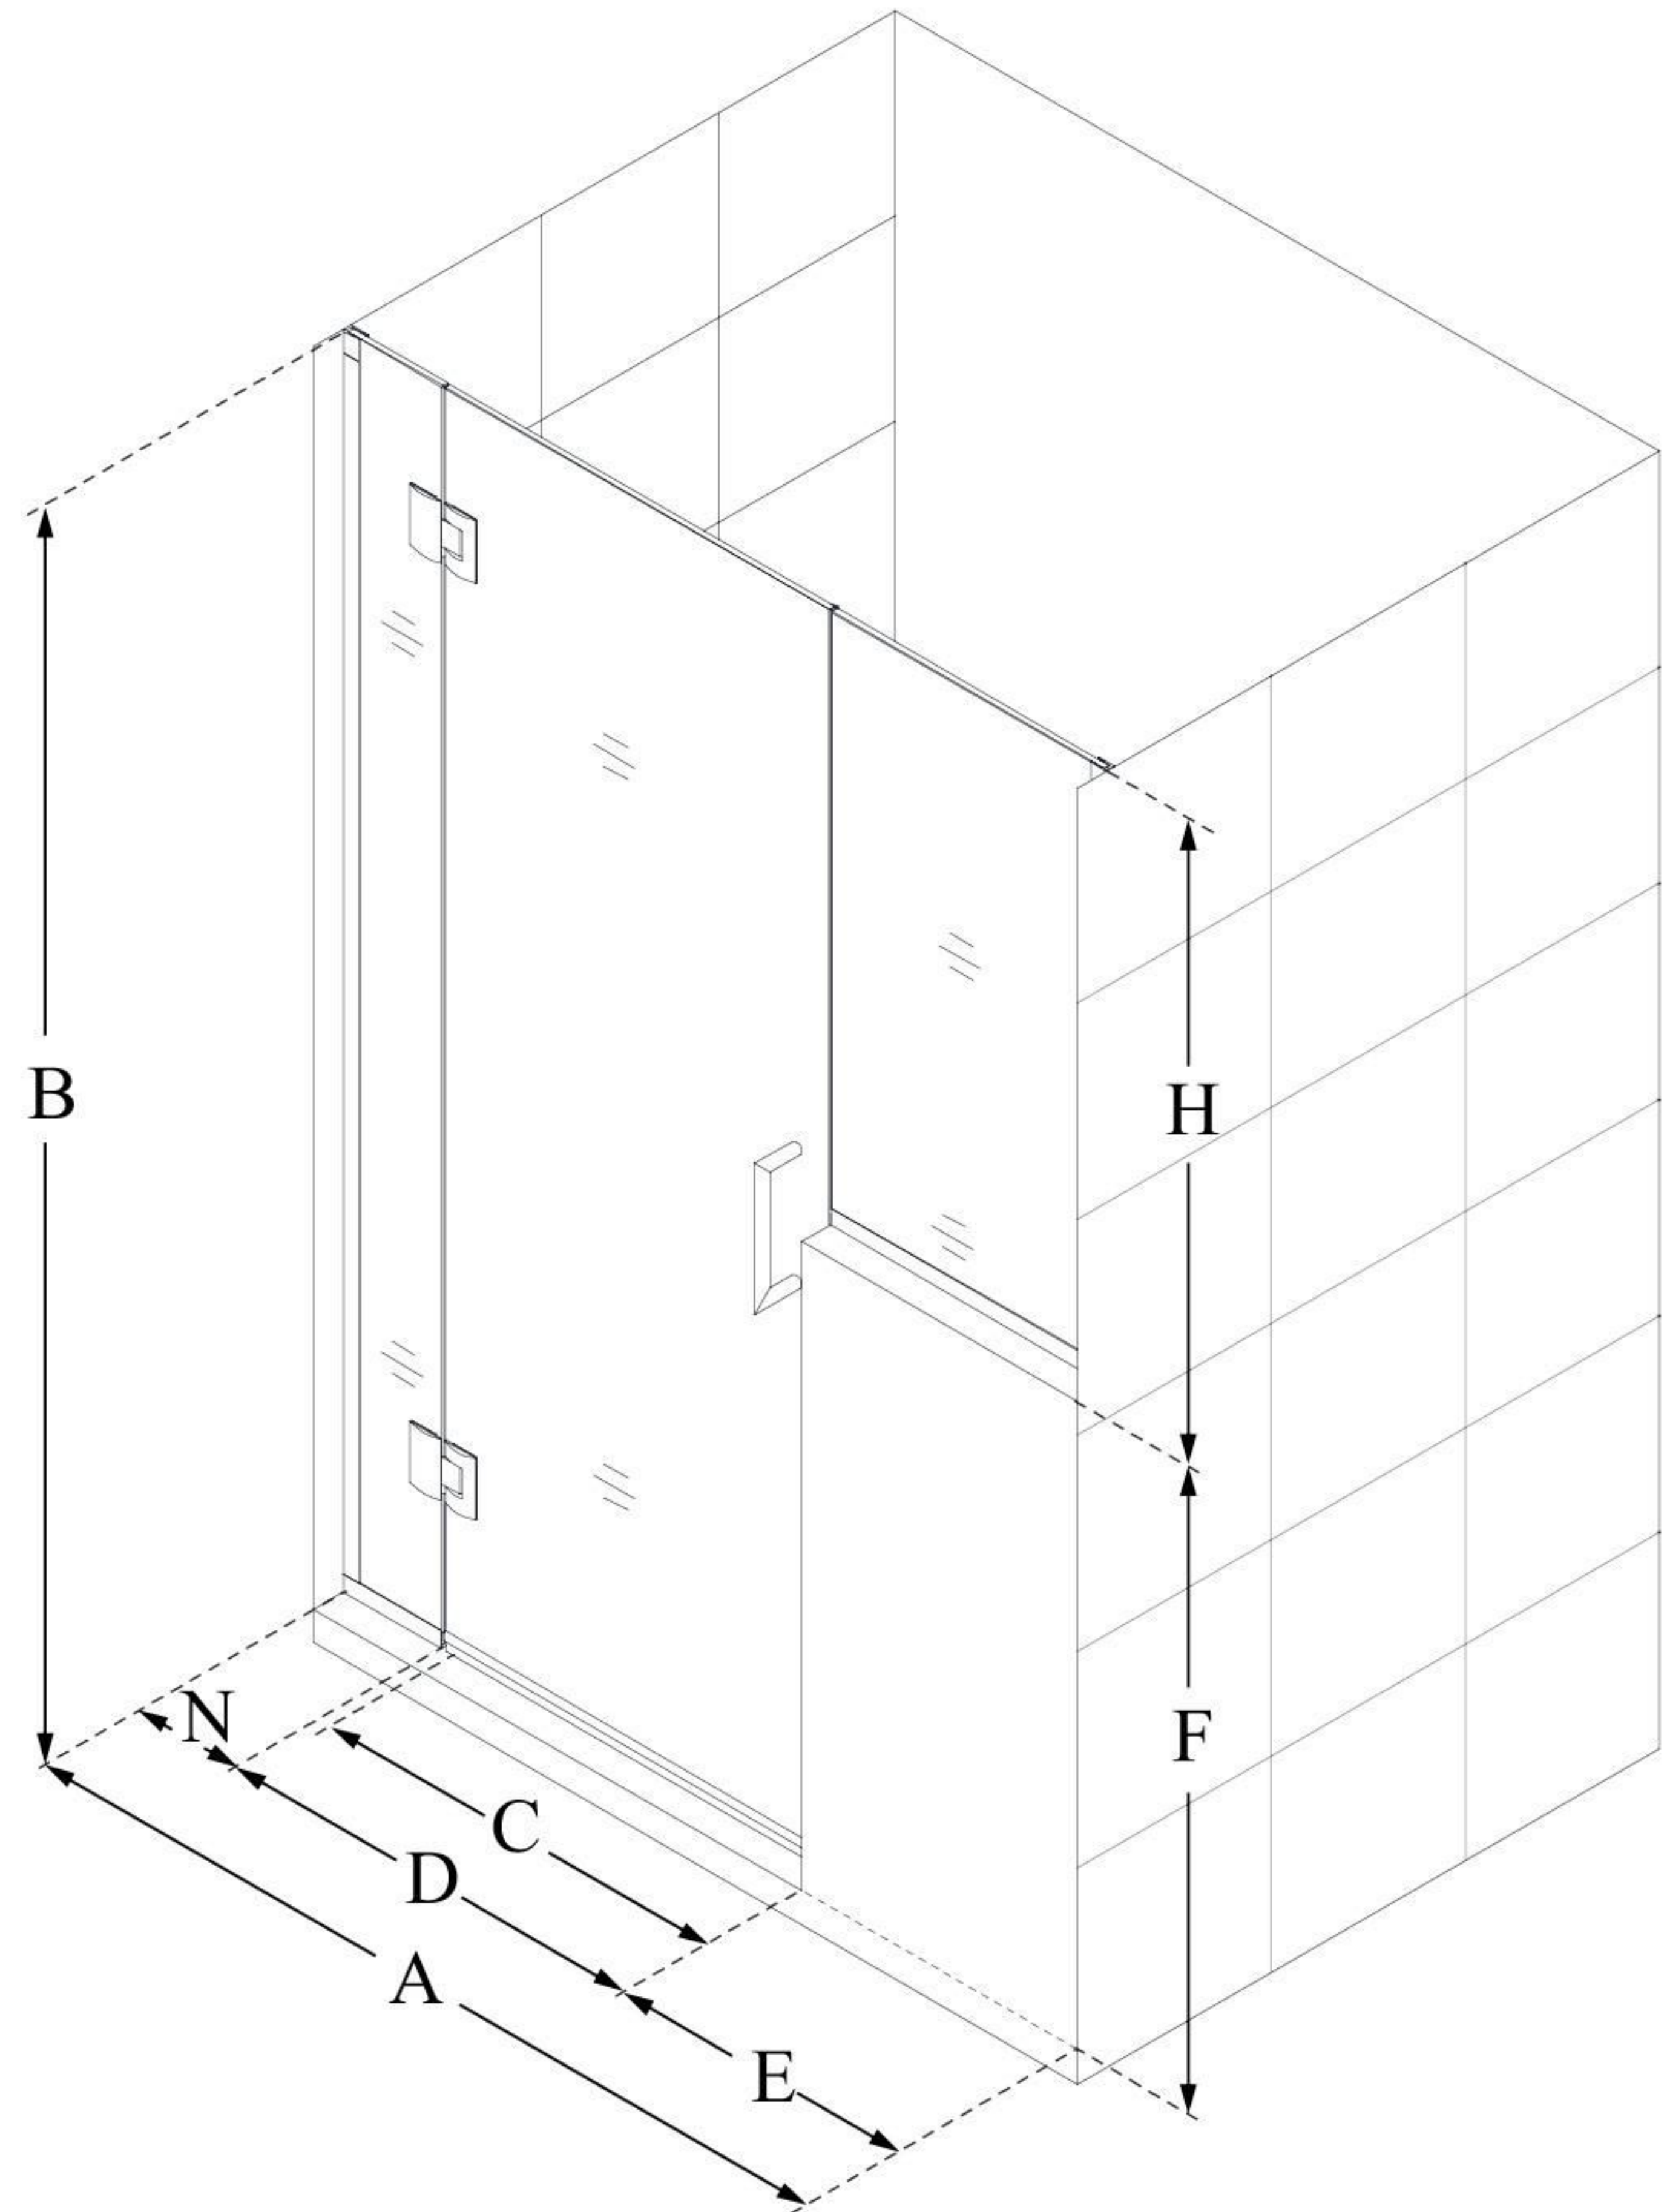

## UNIDOOR-X

DreamLine Unidoor-X 57-57 1/2" W  
x 72" H Frameless Hinged Shower  
Door, Clear Glass

**SWING DOOR**

### CONFIGURATION DIMENSIONS:

**A: 57 - 57 1/2"**

MODEL WIDTH

**B: 72"**

MODEL HEIGHT

**C: 26"**

ACCESS WIDTH

**D: 27"**

DOOR WIDTH

**E: 24"**

INLINE BUTTRESS PANEL WIDTH

**F: 36"**

BUTTRESS WALL HEIGHT

**H: 36"**

BUTTRESS GLASS HEIGHT

**N: 6"**

HINGE PANEL WIDTH

DreamLine reserves the right to update or modify the hardware or materials pictured without prior notice for the purpose of product improvement and customer satisfaction.