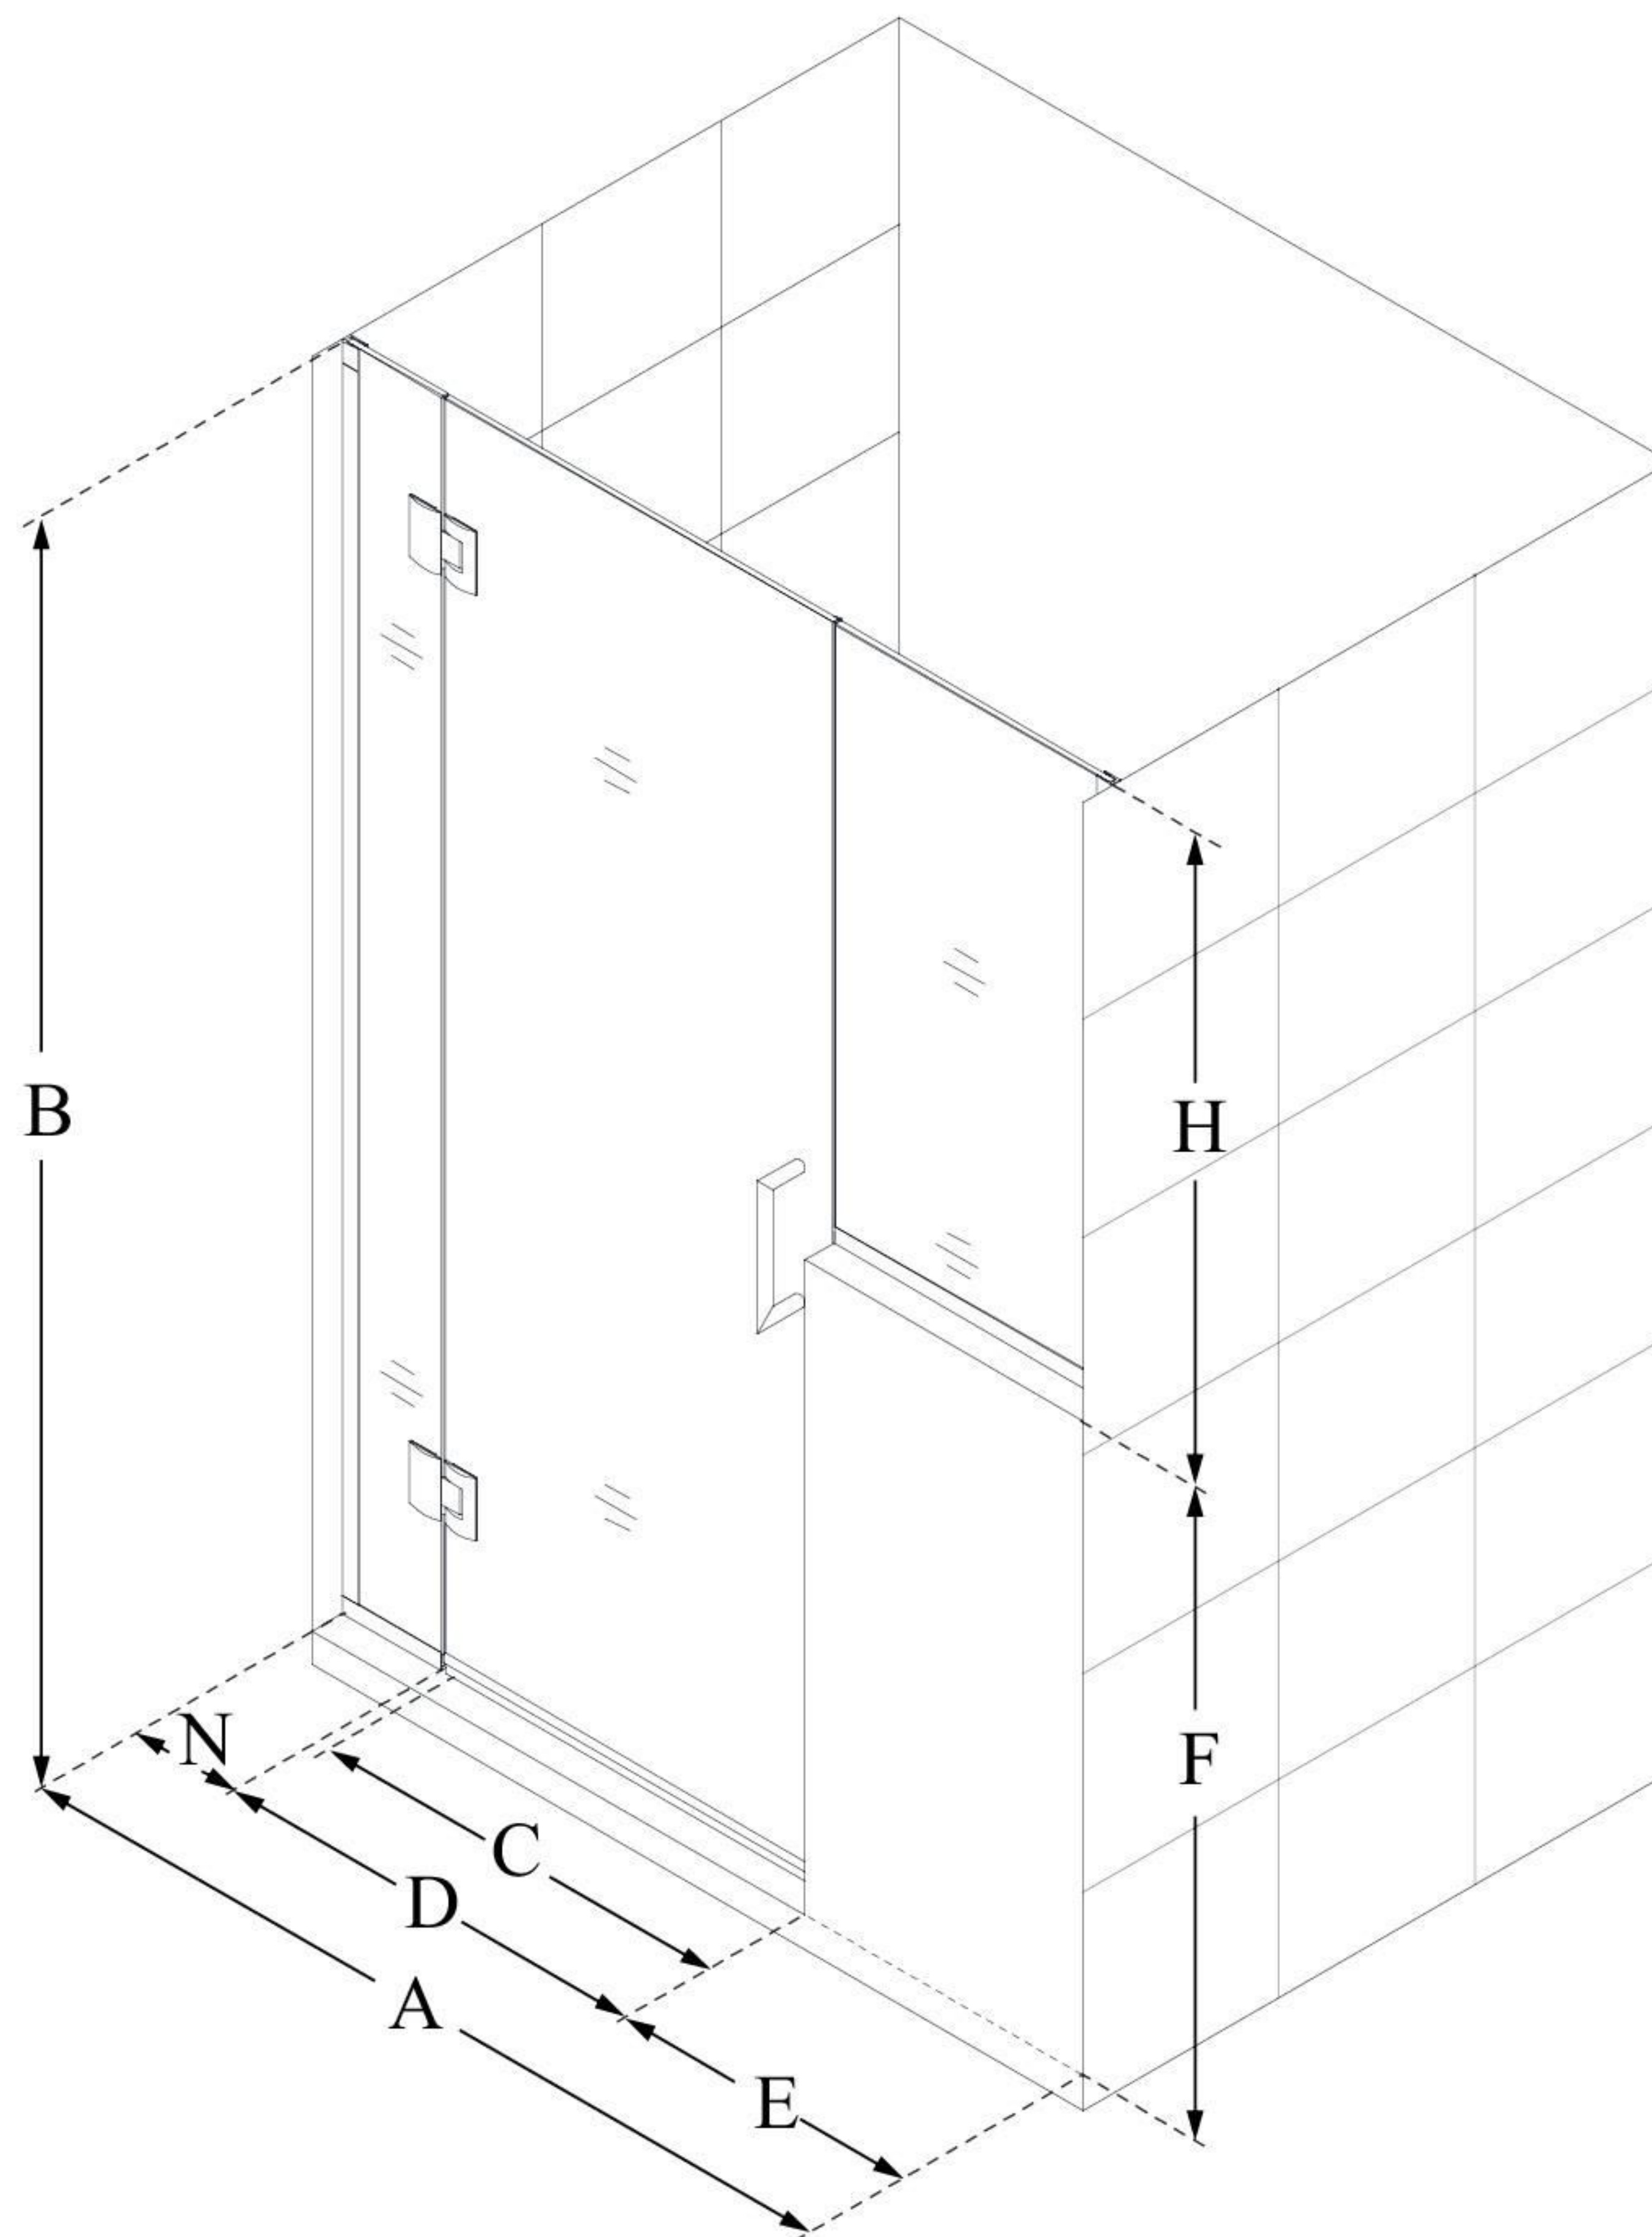

## UNIDOOR-X

DreamLine Unidoor-X 57-57 1/2" W  
x 72" H Frameless Hinged Shower  
Door, Clear Glass

**SWING DOOR**

### CONFIGURATION DIMENSIONS:

**A: 57 - 57 1/2"**

MODEL WIDTH

**B: 72"**

MODEL HEIGHT

**C: 26"**

ACCESS WIDTH

**D: 27"**

DOOR WIDTH

**E: 24"**

INLINE BUTTRESS PANEL WIDTH

**F: 38"**

BUTTRESS WALL HEIGHT

**H: 34"**

BUTTRESS GLASS HEIGHT

**N: 6"**

HINGE PANEL WIDTH

DreamLine reserves the right to update or modify the hardware or materials pictured without prior notice for the purpose of product improvement and customer satisfaction.