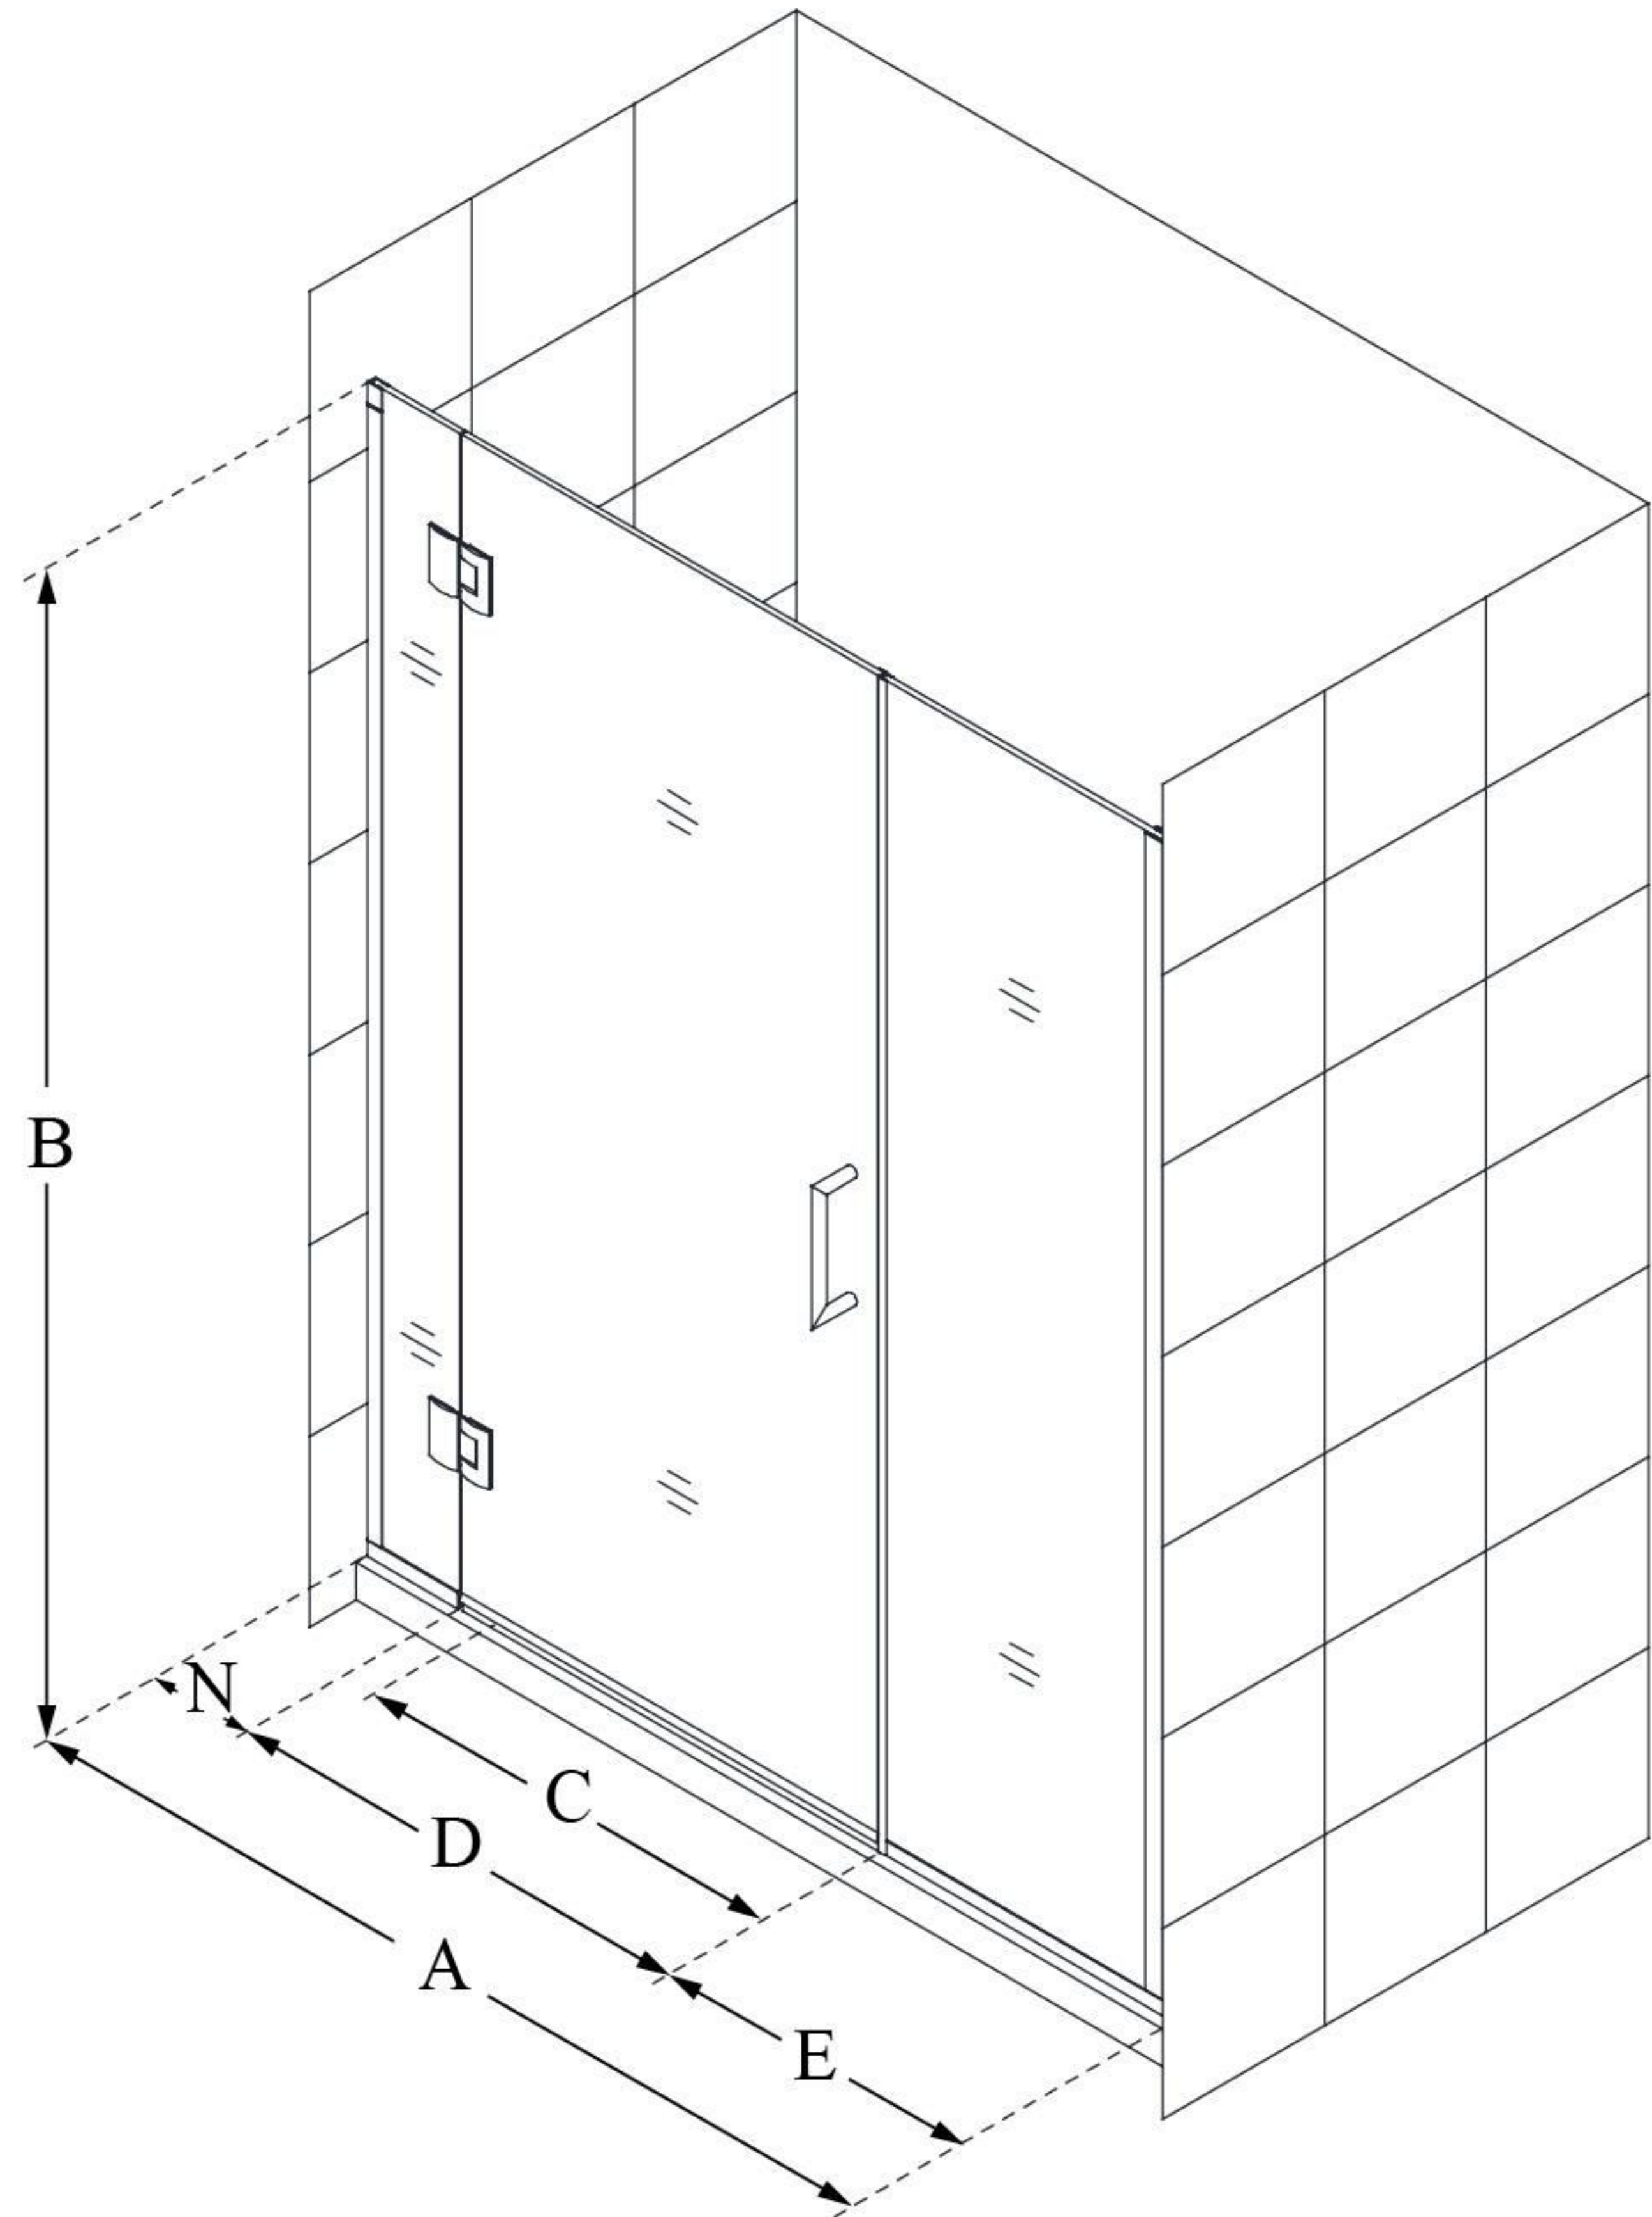

D1272272

UNIDOOR-X

DreamLine Unidoor-X 55-55
1/2" W x 72" H Frameless Hinged
Shower Door, Clear Glass

SWING DOOR

CONFIGURATION DIMENSIONS:

A: 55 - 55 1/2"

MODEL WIDTH

B: 72"

MODEL HEIGHT

C: 26"

ACCESS WIDTH

D: 27"

DOOR WIDTH

E: 22"

INLINE PANEL WIDTH

N: 6"

HINGE PANEL WIDTH

DreamLine reserves the right to update or modify the hardware or materials pictured without prior notice for the purpose of product improvement and customer satisfaction.