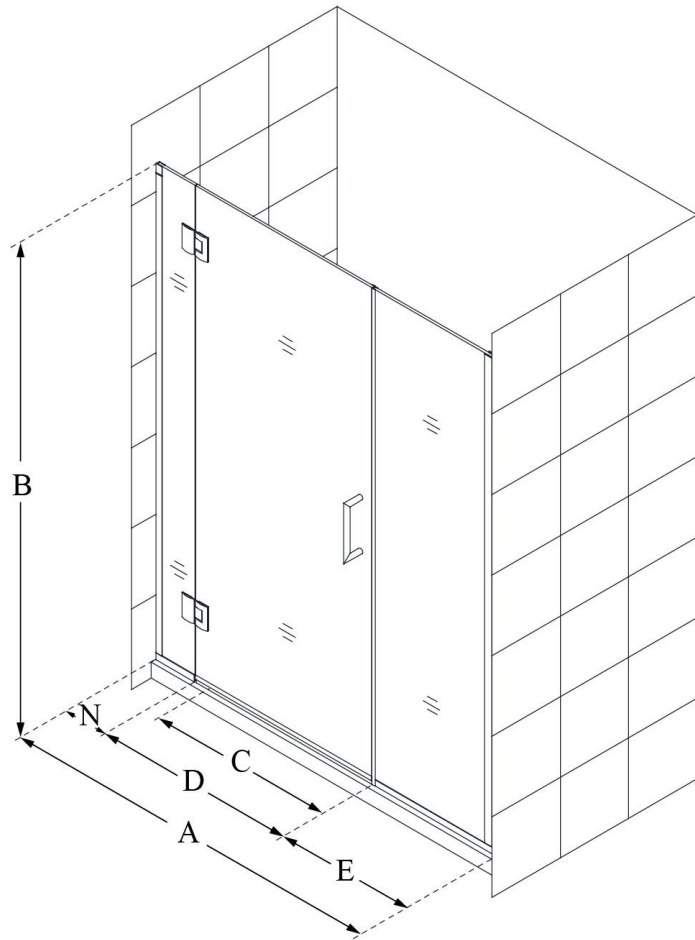

D12714572

UNIDOOR-X

DreamLine Unidoor-X 47 1/2-
48" W x 72" H Frameless Hinged
Shower Door, Clear Glass

SWING DOOR

CONFIGURATION DIMENSIONS:

A: 47 1/2 - 48"

MODEL WIDTH

B: 72"

MODEL HEIGHT

C: 26"

ACCESS WIDTH

D: 27"

DOOR WIDTH

E: 14 1/2"

INLINE PANEL WIDTH

N: 6"

HINGE PANEL WIDTH

DreamLine reserves the right to update or modify the hardware or materials pictured without prior notice for the purpose of product improvement and customer satisfaction.