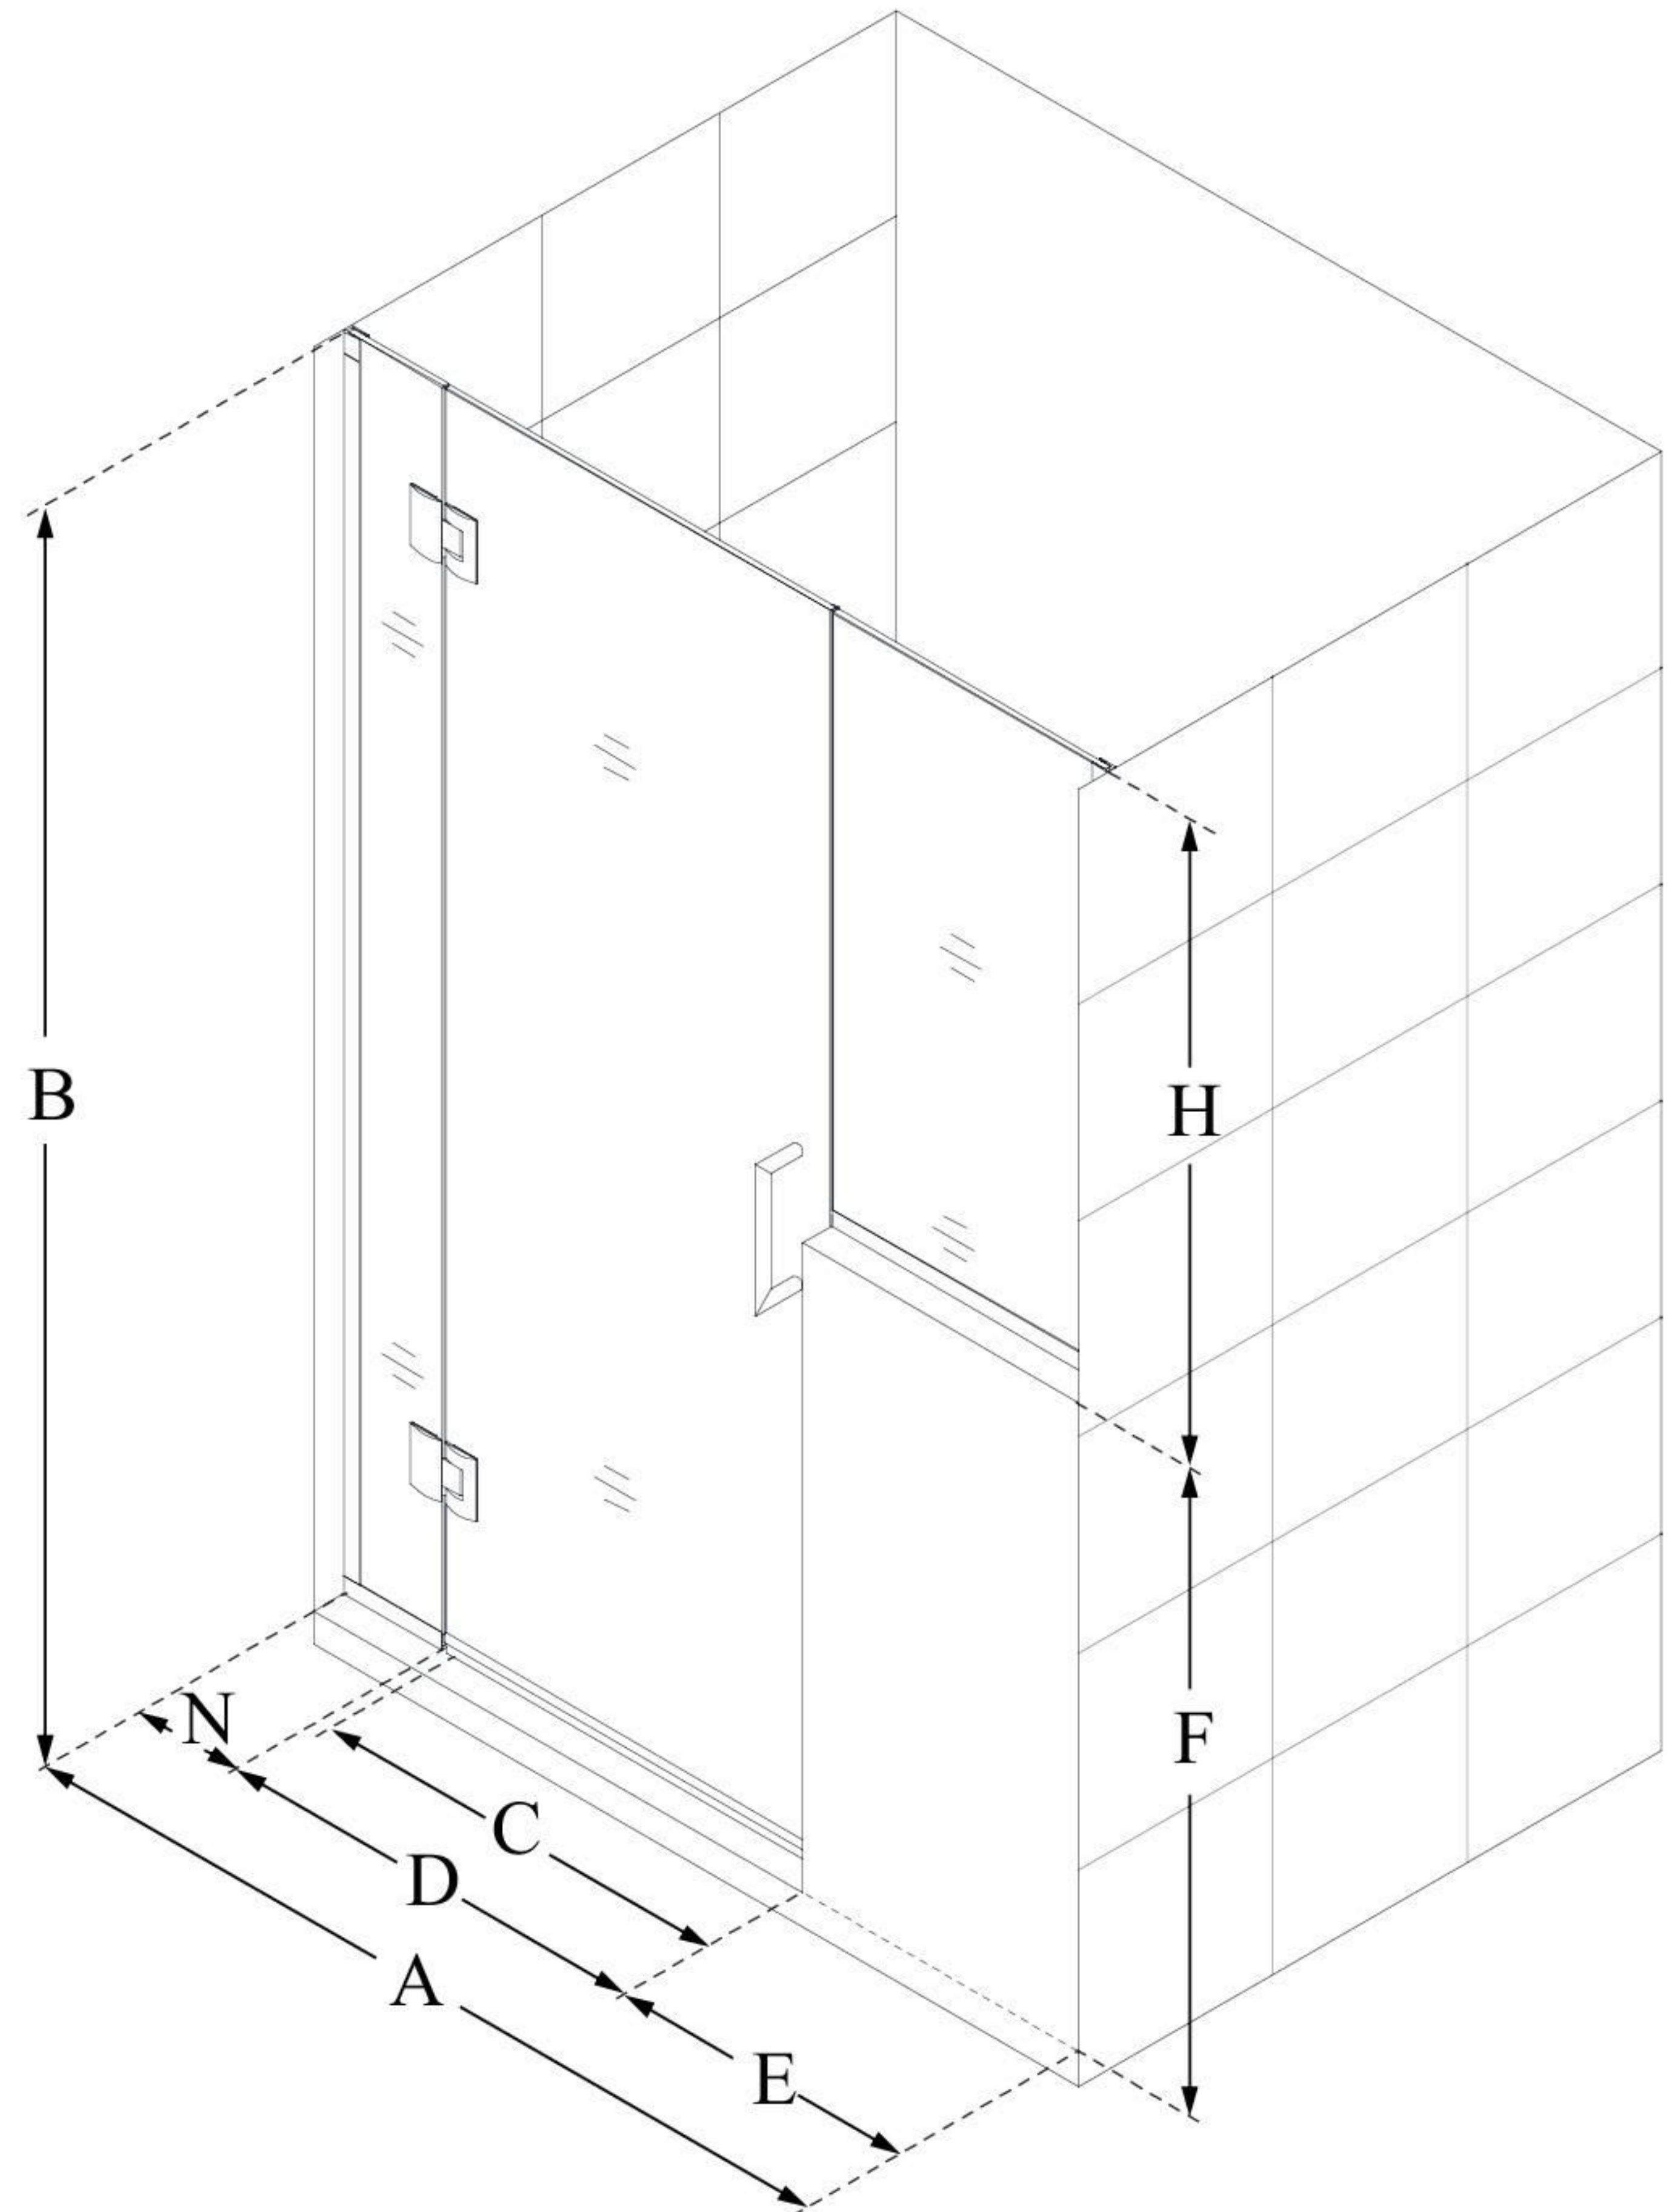

D1263636

UNIDOOR-X

DreamLine Unidoor-X 68-68
1/2" W x 72" H Frameless Hinged
Shower Door, Clear Glass

SWING DOOR

CONFIGURATION DIMENSIONS:

A: 68 - 68 1/2"

MODEL WIDTH

B: 72"

MODEL HEIGHT

C: 25"

ACCESS WIDTH

D: 26"

DOOR WIDTH

E: 36"

INLINE BUTTRESS PANEL WIDTH

F: 36"

BUTTRESS WALL HEIGHT

H: 36"

BUTTRESS GLASS HEIGHT

N: 6"

HINGE PANEL WIDTH

DreamLine reserves the right to update or modify the hardware or materials pictured without prior notice for the purpose of product improvement and customer satisfaction.