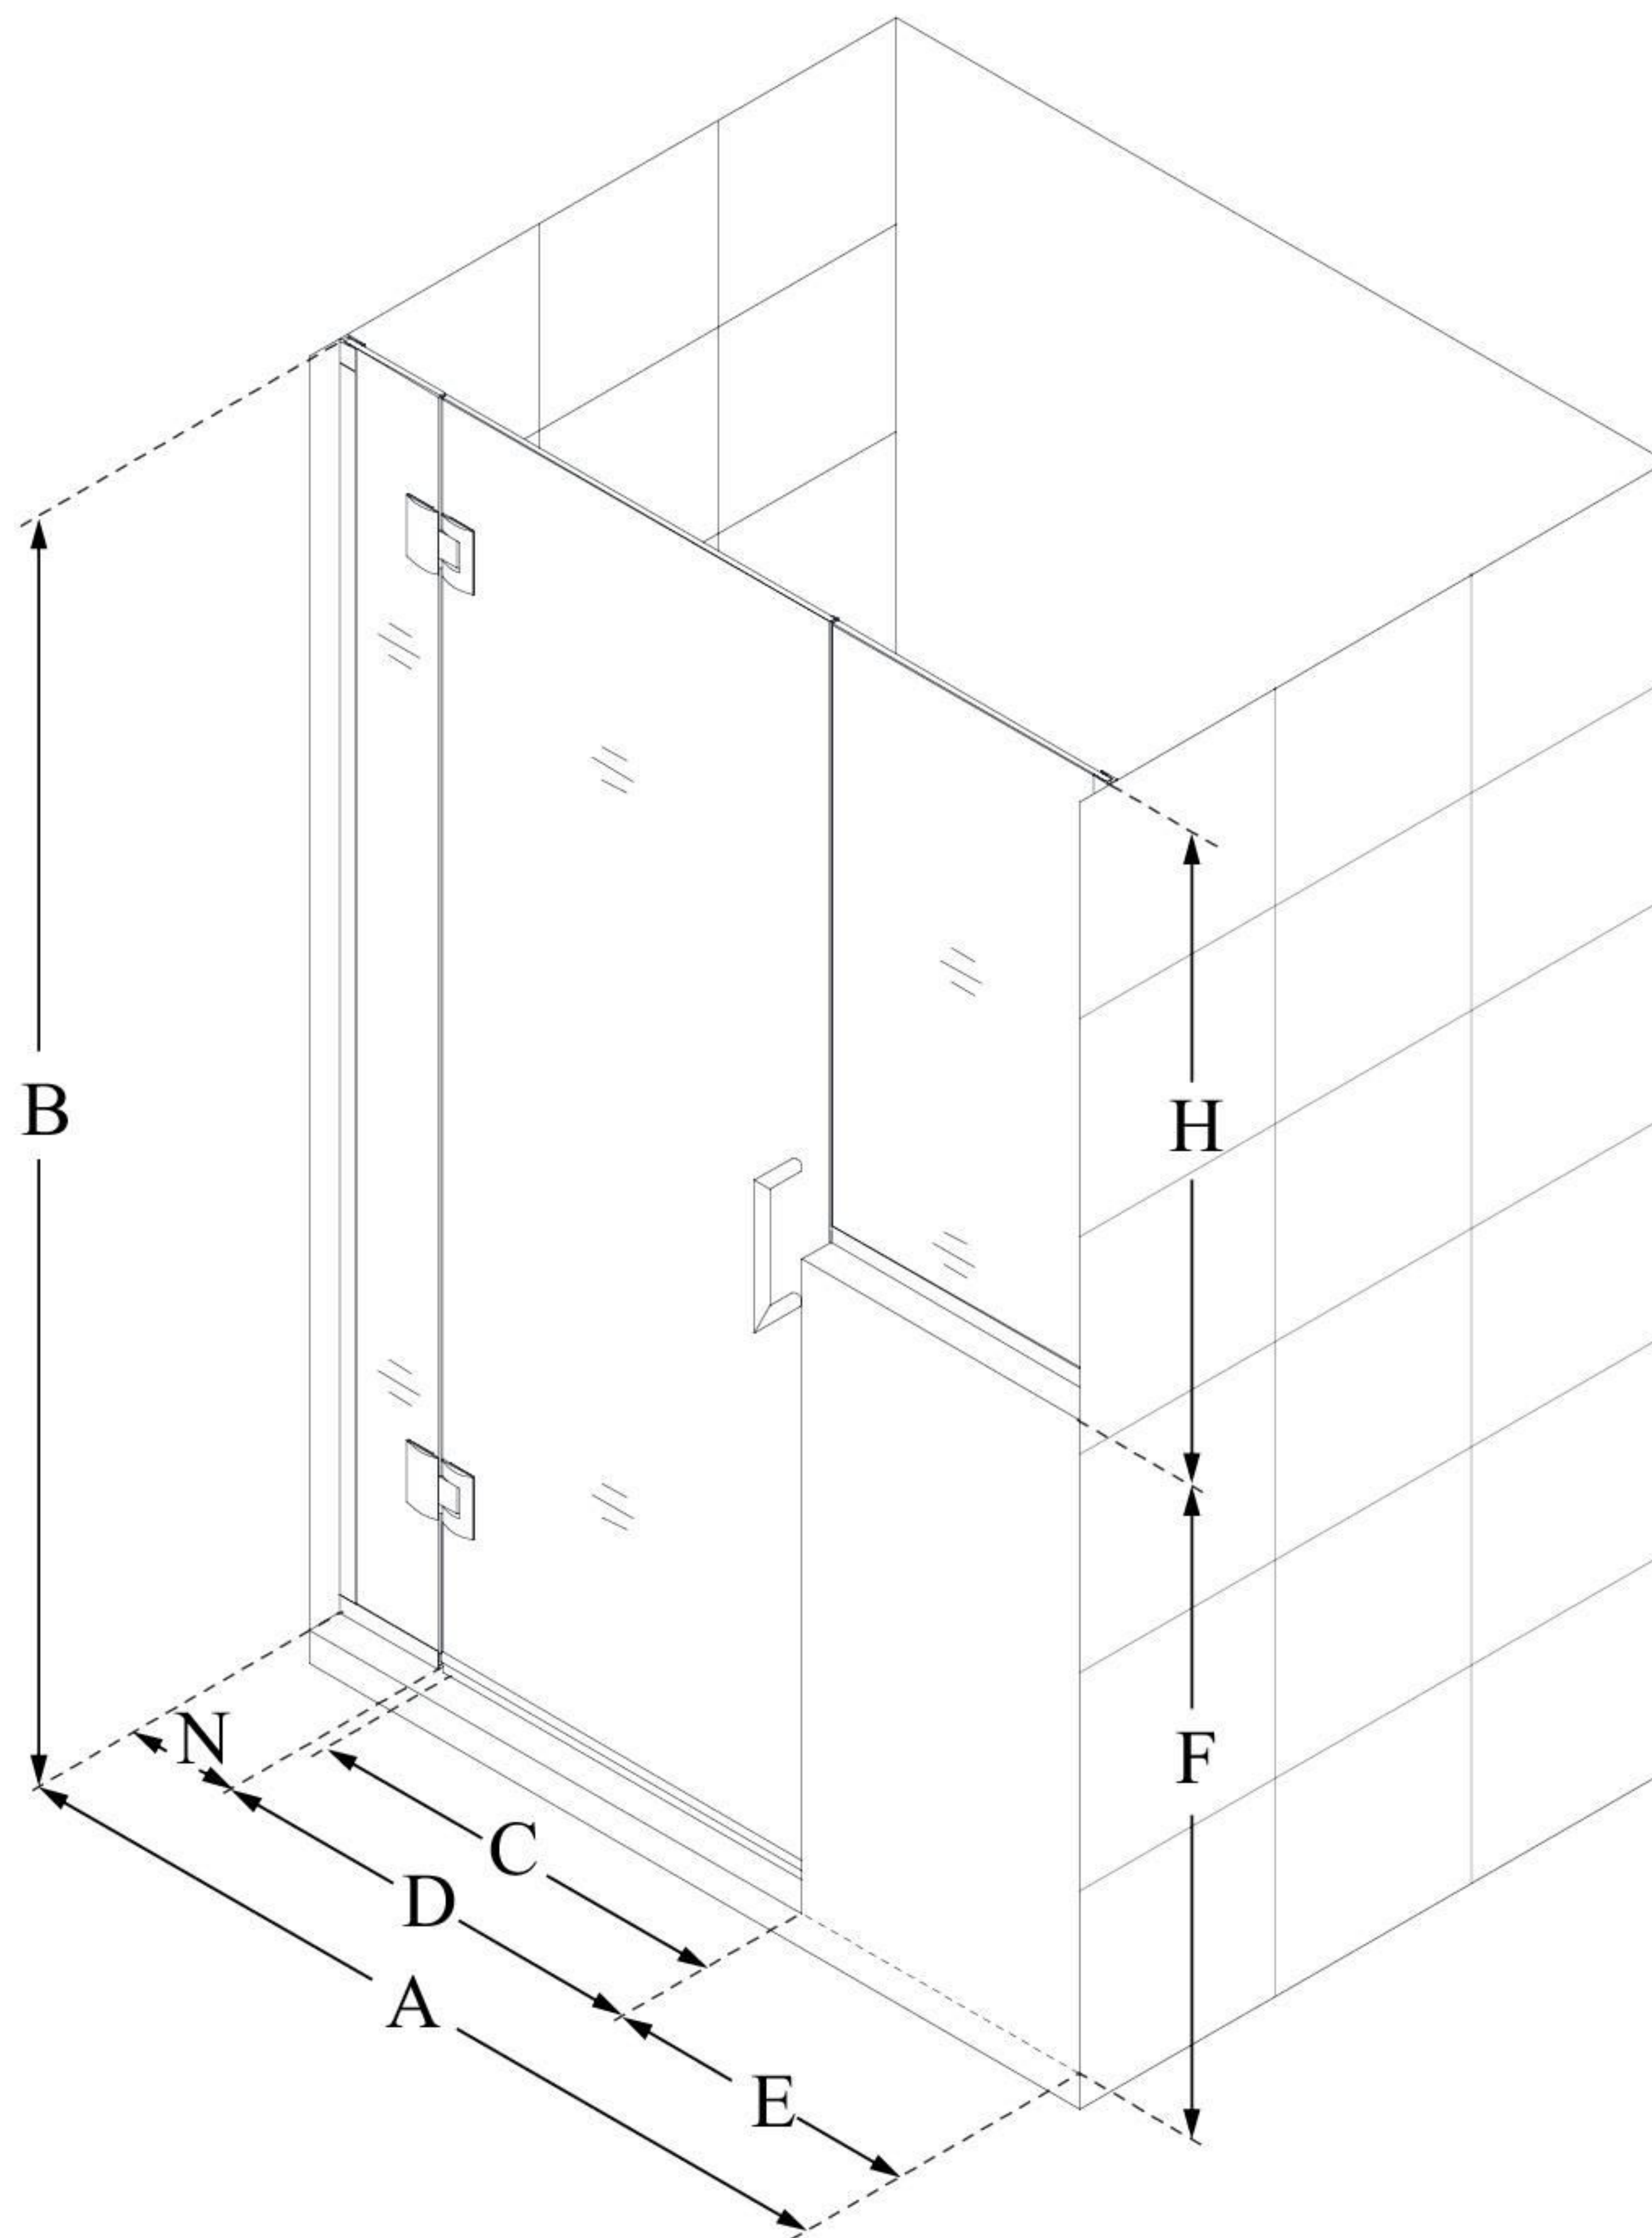

## UNIDOOR-X

DreamLine Unidoor-X 68-68  
1/2" W x 72" H Frameless Hinged  
Shower Door, Clear Glass

**SWING DOOR**

### CONFIGURATION DIMENSIONS:

**A: 68 - 68 1/2"**

MODEL WIDTH

**B: 72"**

MODEL HEIGHT

**C: 25"**

ACCESS WIDTH

**D: 26"**

DOOR WIDTH

**E: 36"**

INLINE BUTTRESS PANEL WIDTH

**F: 38"**

BUTTRESS WALL HEIGHT

**H: 34"**

BUTTRESS GLASS HEIGHT

**N: 6"**

HINGE PANEL WIDTH

DreamLine reserves the right to update or modify the hardware or materials pictured without prior notice for the purpose of product improvement and customer satisfaction.