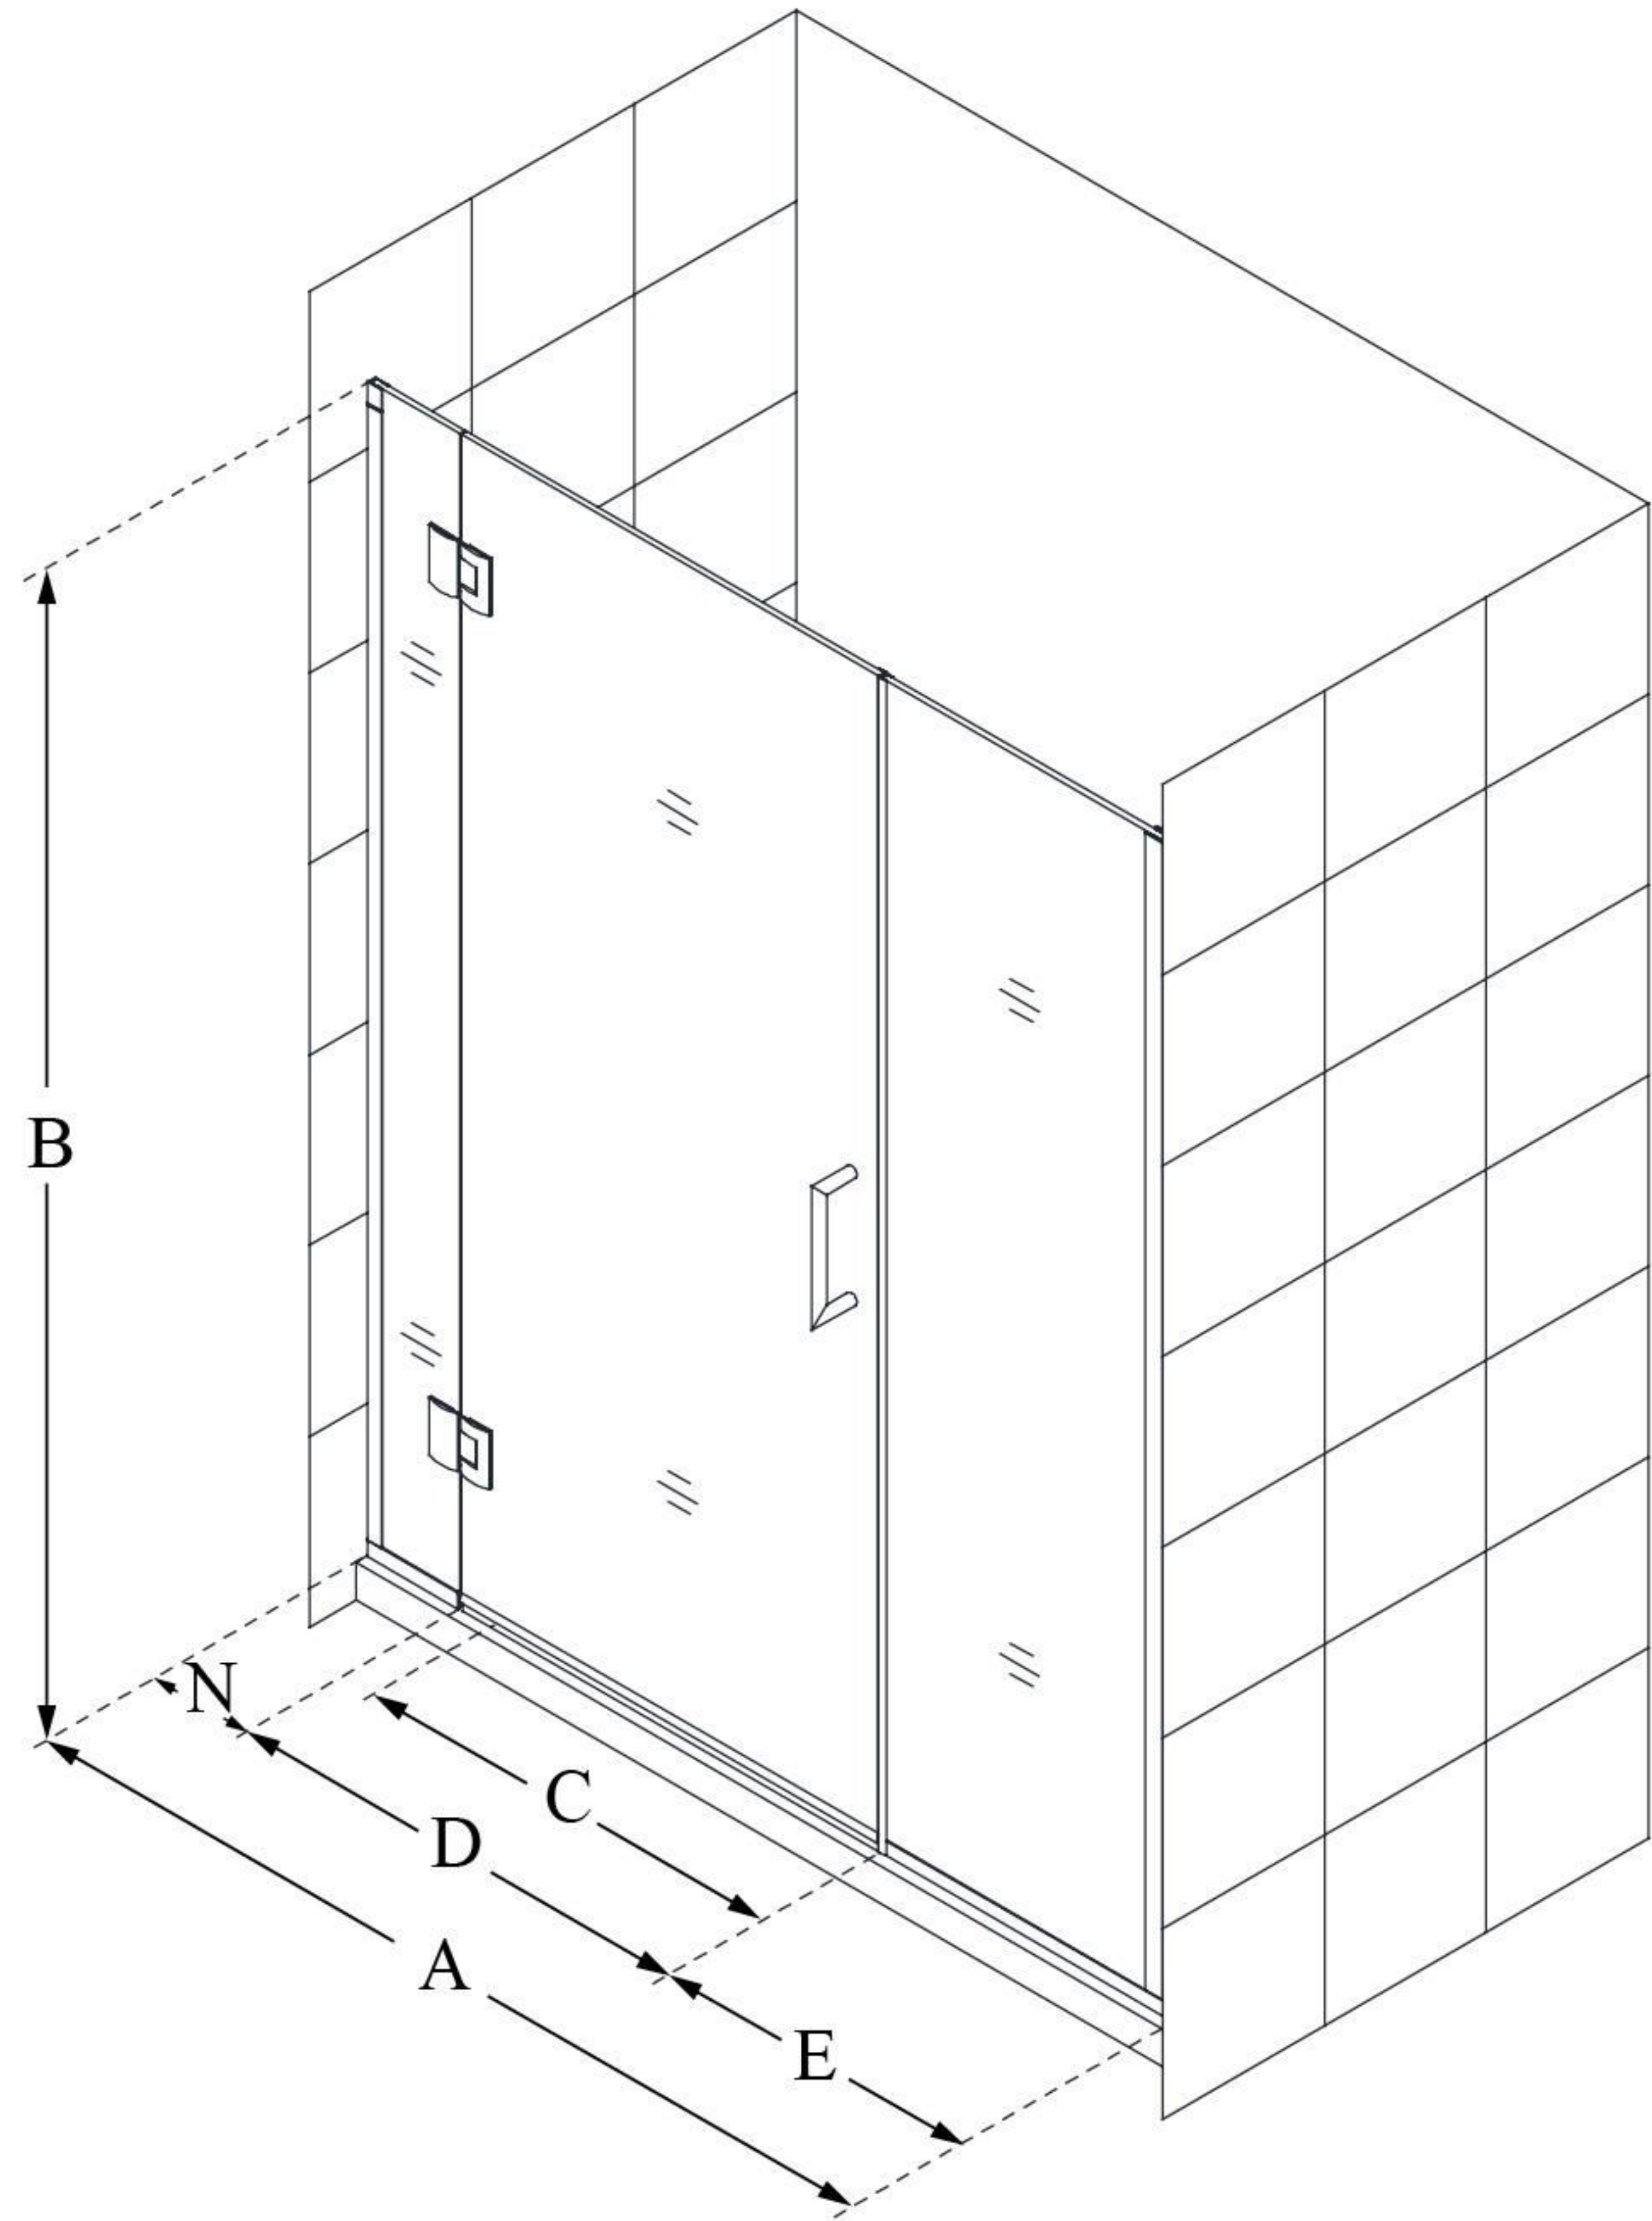

## UNIDOOR-X

DreamLine Unidoor-X 62-62  
1/2" W x 72" H Frameless Hinged  
Shower Door, Clear Glass

**SWING DOOR**

### CONFIGURATION DIMENSIONS:

**A: 62 - 62 1/2"**

MODEL WIDTH

**B: 72"**

MODEL HEIGHT

**C: 25"**

ACCESS WIDTH

**D: 26"**

DOOR WIDTH

**E: 30"**

INLINE PANEL WIDTH

**N: 6"**

HINGE PANEL WIDTH

DreamLine reserves the right to update or modify the hardware or materials pictured without prior notice for the purpose of product improvement and customer satisfaction.