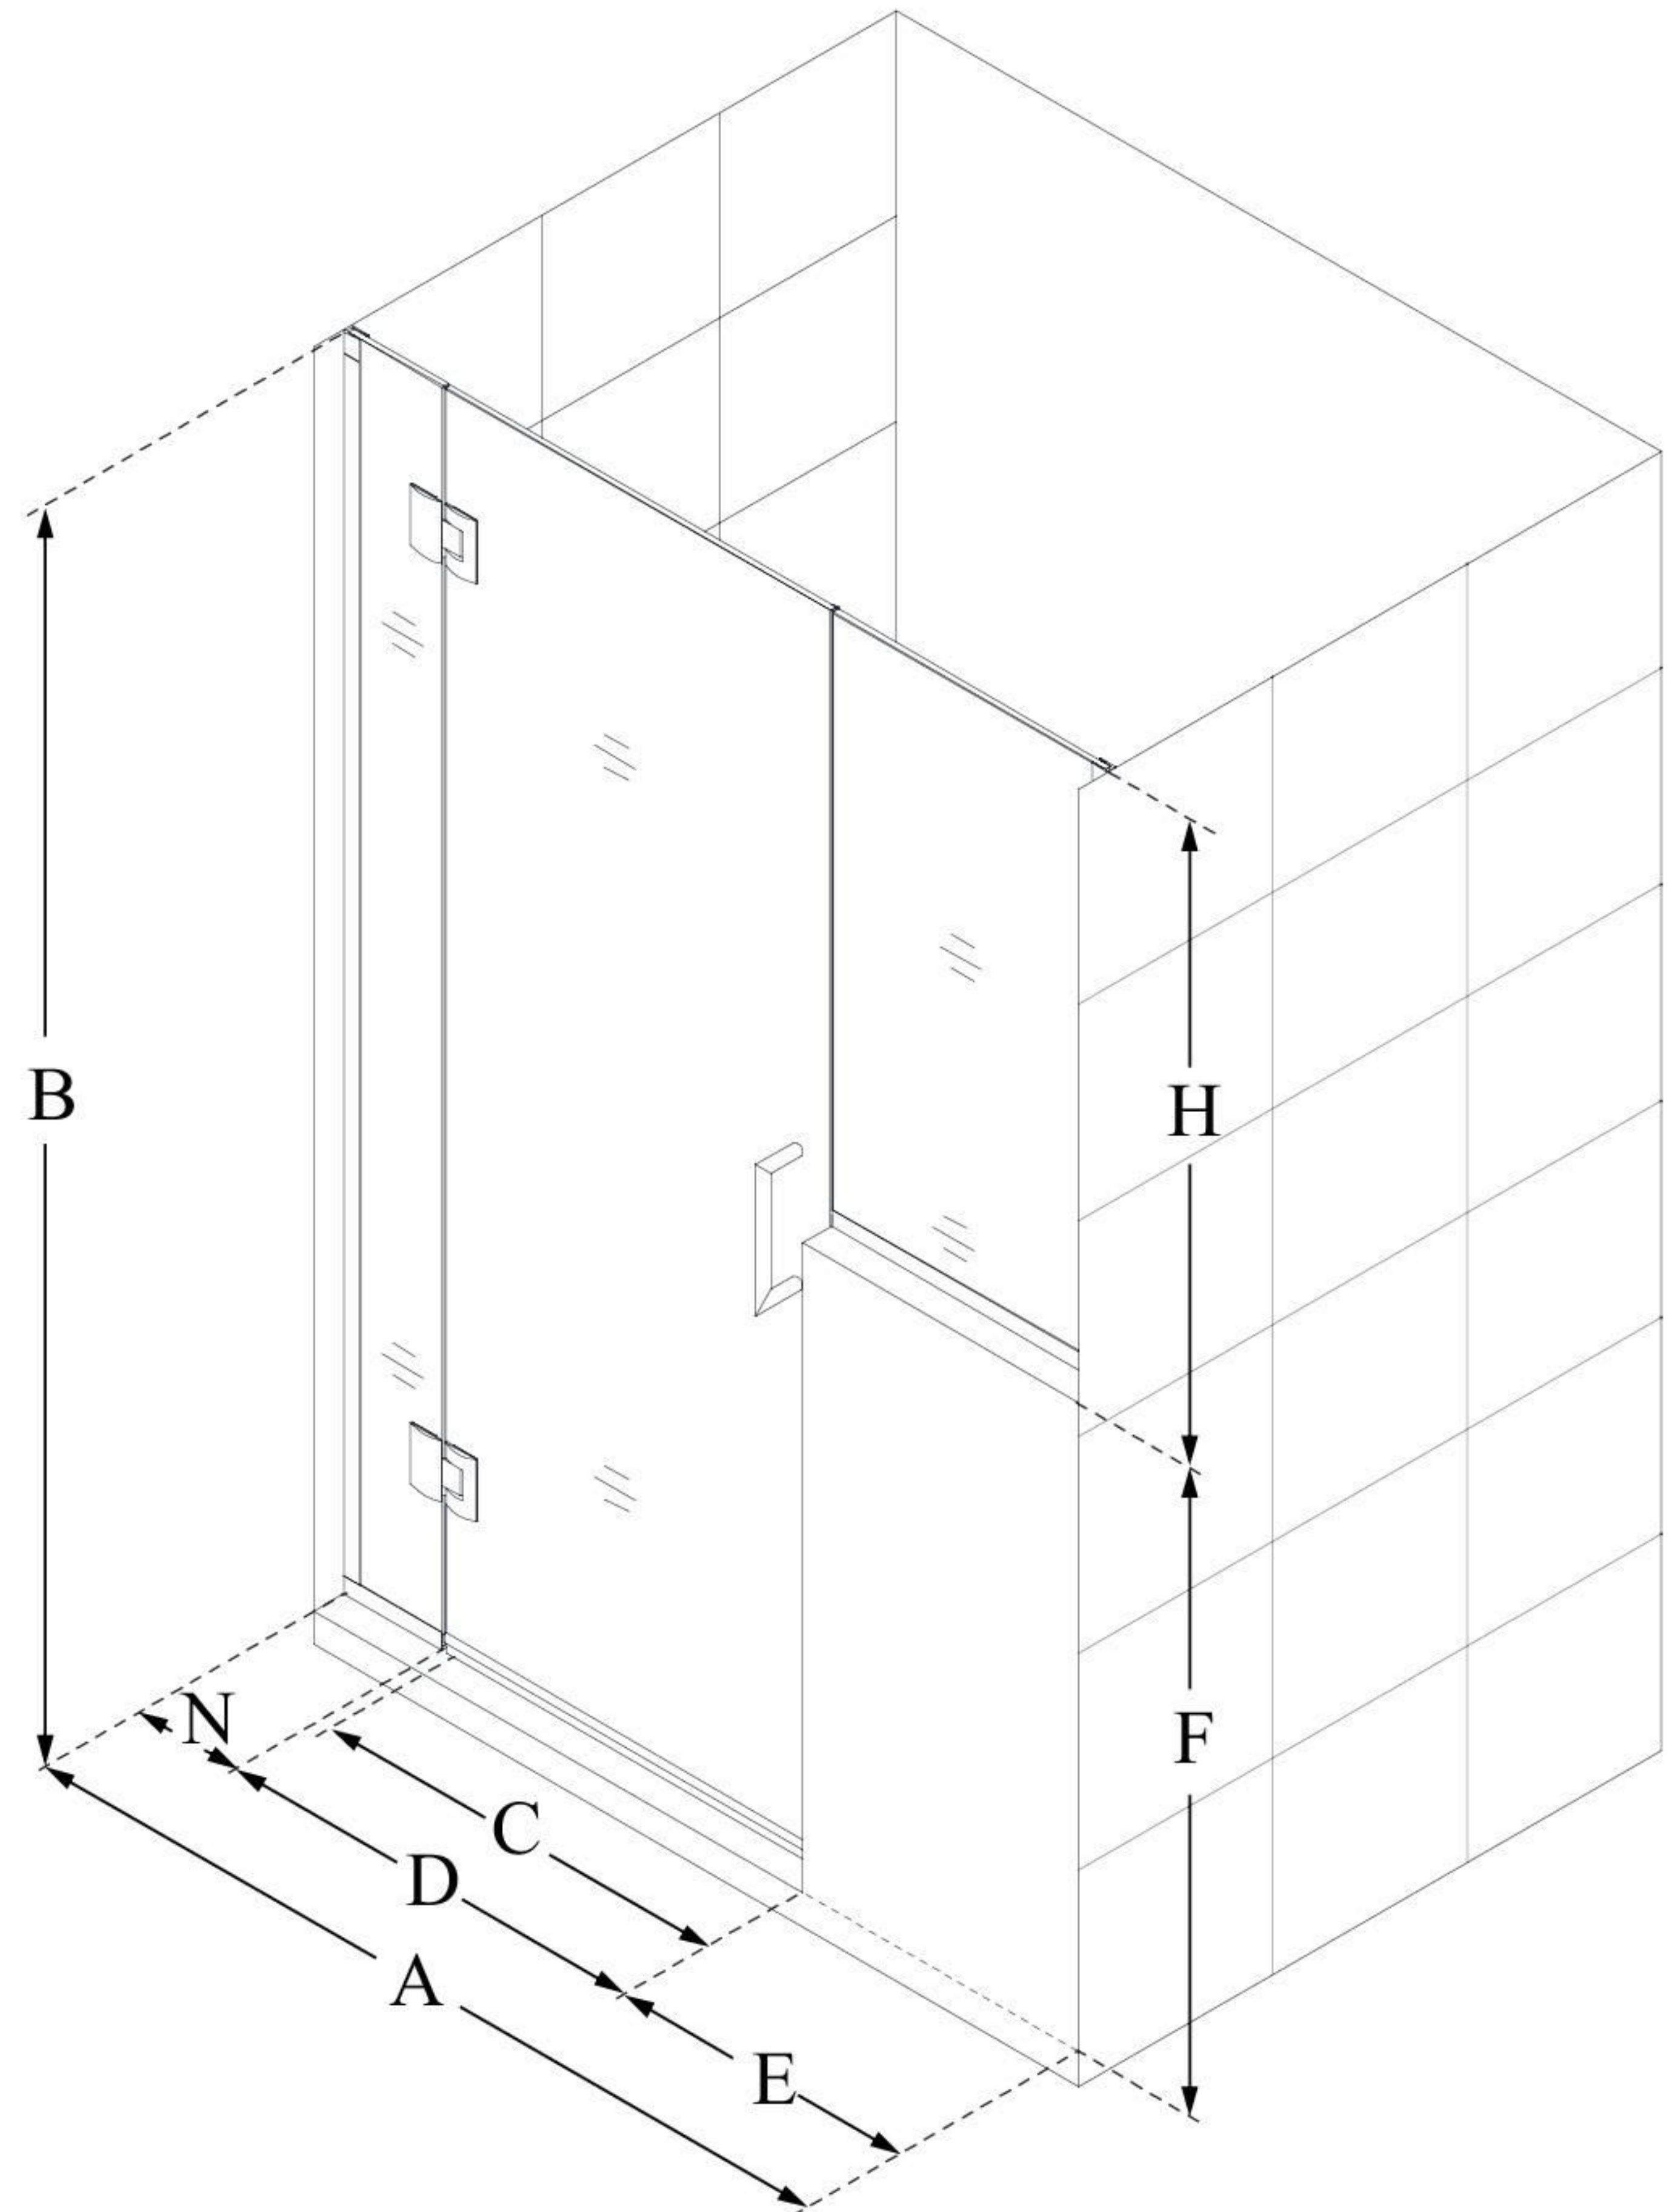

# UNIDOOR-X

DreamLine Unidoor-X 62-62  
1/2" W x 72" H Frameless Hinged  
Shower Door, Clear Glass

**SWING DOOR**

## CONFIGURATION DIMENSIONS:

**A: 62 - 62 1/2"**

MODEL WIDTH

**B: 72"**

MODEL HEIGHT

**C: 25"**

ACCESS WIDTH

**D: 26"**

DOOR WIDTH

**E: 30"**

INLINE BUTTRESS PANEL WIDTH

**F: 36"**

BUTTRESS WALL HEIGHT

**H: 36"**

BUTTRESS GLASS HEIGHT

**N: 6"**

HINGE PANEL WIDTH

DreamLine reserves the right to update or modify the hardware or materials pictured without prior notice for the purpose of product improvement and customer satisfaction.